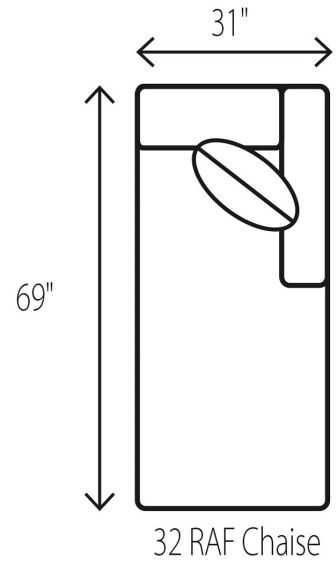

# WESLEY HALL

Phone: 828.324.7466

**2080 HODGE Sectional**

83 LAF Sofa  
6080-83 LAF Queen Sleeper

84 RAF Sofa  
6080-84 RAF Queen Sleeper

78 Armless Sofa  
6080-78 Armless Queen Sleeper

83 LAF Sofa  
6080-83 LAF Queen Sleeper

84 RAF Sofa  
6080-84 RAF Queen Sleeper