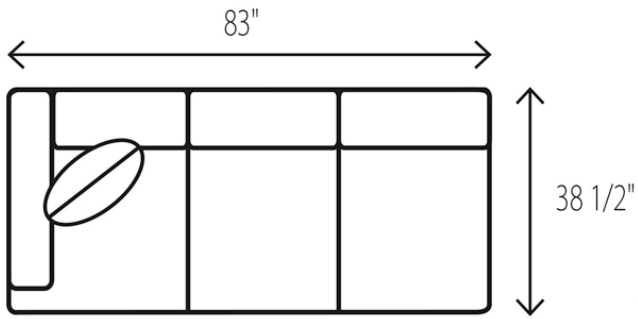

# WESLEY HALL

Phone: 828.324.7466

**2080 HODGE Sectional**

83 LAF Sofa  
6080-83 LAF Queen Sleeper

84 RAF Sofa  
6080-84 RAF Queen Sleeper

78 Armless Sofa  
6080-78 Armless Queen Sleeper

83 LAF Sofa  
6080-83 LAF Queen Sleeper