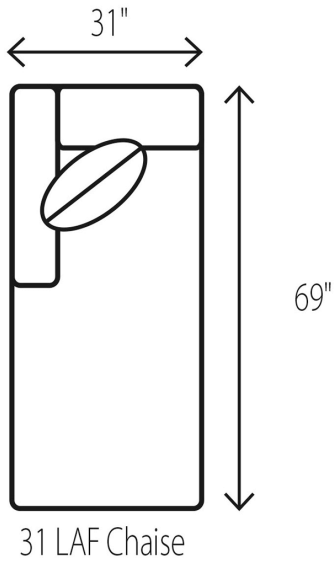

# WESLEY HALL

Phone: 828.324.7466

**2080 HODGE Sectional**

83 LAF Sofa  
6080-83 LAF Queen Sleeper

84 RAF Sofa  
6080-84 RAF Queen Sleeper

78 Armless Sofa  
6080-78 Armless Queen Sleeper

83 LAF Sofa  
6080-83 LAF Queen Sleeper