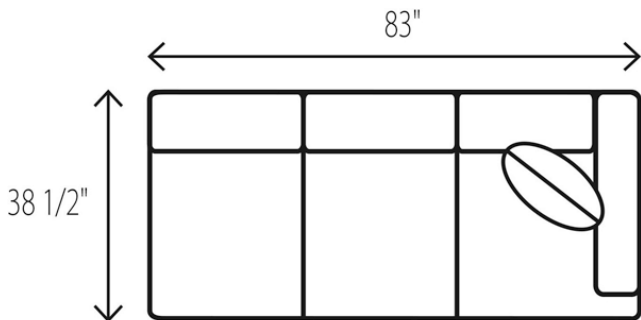

# WESLEY HALL

Phone: 828.324.7466

**2080 HODGE Sectional**

83 LAF Sofa  
6080-83 LAF Queen Sleeper

84 RAF Sofa  
6080-84 RAF Queen Sleeper

78 Armless Sofa  
6080-78 Armless Queen Sleeper

83 LAF Sofa  
6080-83 LAF Queen Sleeper