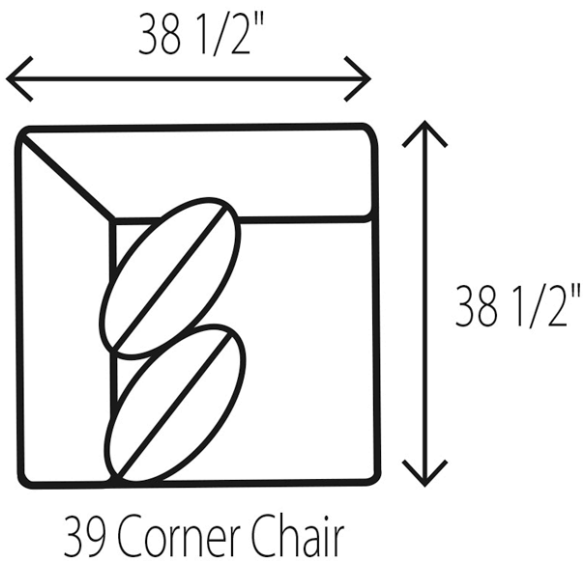

# WESLEY HALL

Phone: 828.324.7466

**2080 HODGE Sectional**

83 LAF Sofa  
6080-83 LAF Queen Sleeper

84 RAF Sofa  
6080-84 RAF Queen Sleeper

78 Armless Sofa  
6080-78 Armless Queen Sleeper

83 LAF Sofa  
6080-83 LAF Queen Sleeper