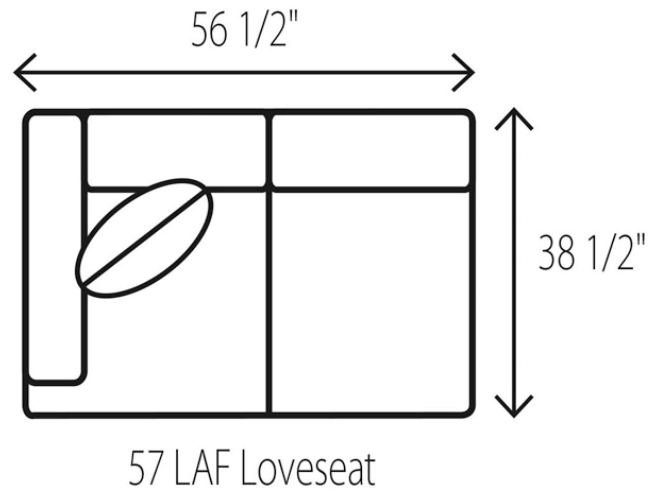

# WESLEY HALL

Phone: 828.324.7466

**2080 HODGE Sectional**

83 LAF Sofa  
6080-83 LAF Queen Sleeper

84 RAF Sofa  
6080-84 RAF Queen Sleeper

78 Armless Sofa  
6080-78 Armless Queen Sleeper

83 LAF Sofa  
6080-83 LAF Queen Sleeper

84 RAF Sofa  
6080-84 RAF Queen Sleeper