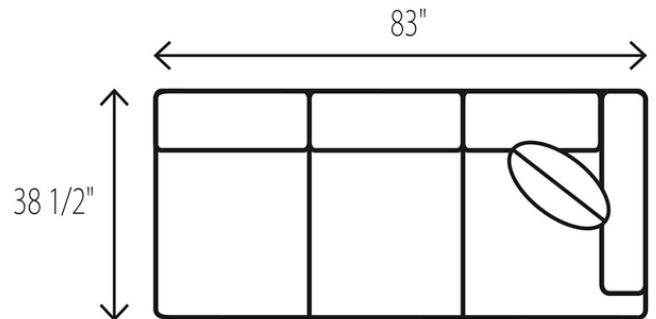

# WESLEY HALL

Phone: 828.324.7466

**2080 HODGE Sectional**

83 LAF Sofa  
6080-83 LAF Queen Sleeper

84 RAF Sofa  
6080-84 RAF Queen Sleeper

78 Armless Sofa  
6080-78 Armless Queen Sleeper

83 LAF Sofa  
6080-83 LAF Queen Sleeper