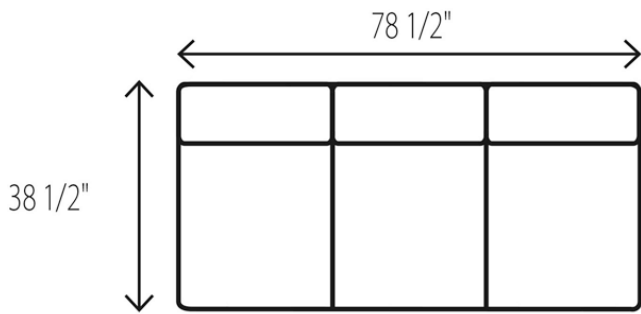

# WESLEY HALL

Phone: 828.324.7466

**2080 HODGE Sectional**

83 LAF Sofa  
6080-83 LAF Queen Sleeper

84 RAF Sofa  
6080-84 RAF Queen Sleeper

78 Armless Sofa  
6080-78 Armless Queen Sleeper

83 LAF Sofa  
6080-83 LAF Queen Sleeper