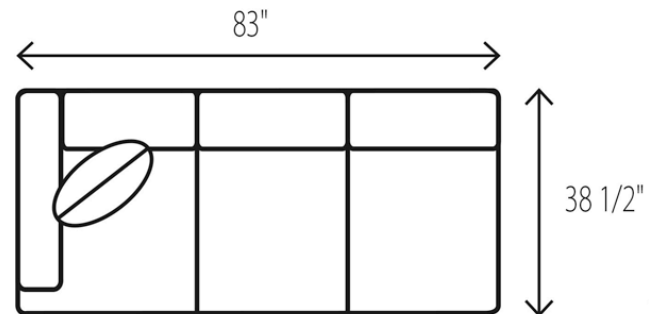

# WESLEY HALL

Phone: 828.324.7466

**2080 HODGE Sectional**

83 LAF Sofa  
6080-83 LAF Queen Sleeper

84 RAF Sofa  
6080-84 RAF Queen Sleeper

78 Armless Sofa  
6080-78 Armless Queen Sleeper

83 LAF Sofa  
6080-83 LAF Queen Sleeper