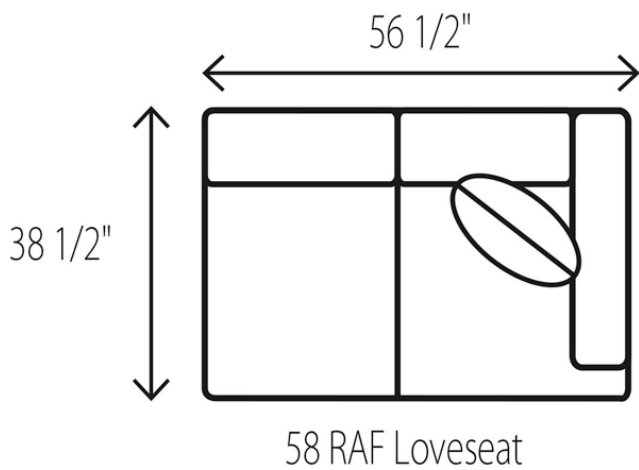

# WESLEY HALL

Phone: 828.324.7466

**2080 HODGE Sectional**

83 LAF Sofa  
6080-83 LAF Queen Sleeper

84 RAF Sofa  
6080-84 RAF Queen Sleeper

78 Armless Sofa  
6080-78 Armless Queen Sleeper

83 LAF Sofa  
6080-83 LAF Queen Sleeper

84 RAF Sofa  
6080-84 RAF Queen Sleeper