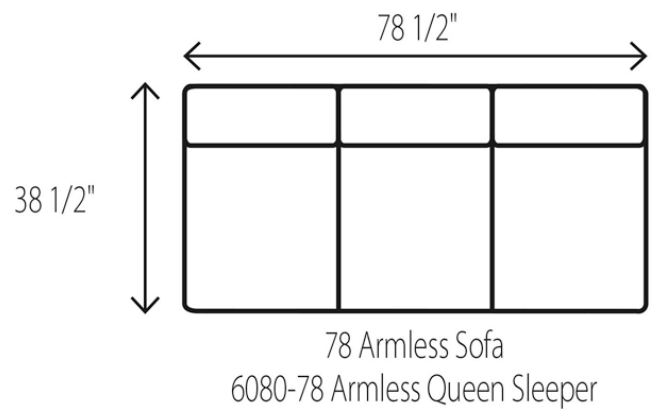

# WESLEY HALL

Phone: 828.324.7466

**2080 HODGE Sectional**

83 LAF Sofa  
6080-83 LAF Queen Sleeper

84 RAF Sofa  
6080-84 RAF Queen Sleeper

78 Armless Sofa  
6080-78 Armless Queen Sleeper

83 LAF Sofa  
6080-83 LAF Queen Sleeper

84 RAF Sofa  
6080-84 RAF Queen Sleeper