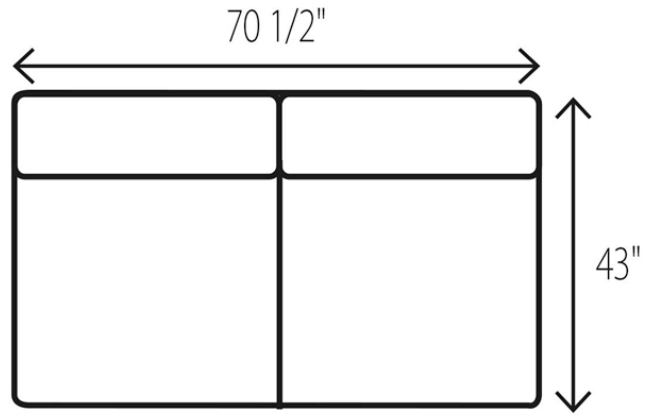

72 Armless Sofa