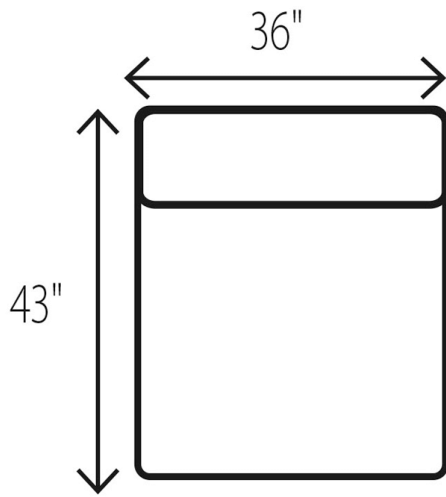

WESLEY HALL

Phone: 828.324.7466

1998 MCCOY Sectional

36 Armless Chair

38 Ottoman

39 LAF Chair

40 RAF Chair

41 LAF Chaise