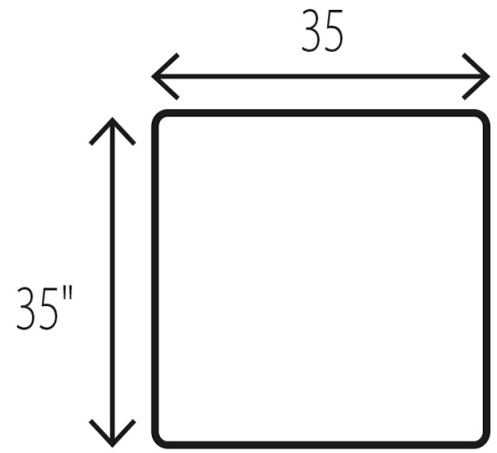

WESLEY HALL

Phone: 828.324.7466

1998 MCCOY Sectional

36 Armless Chair

38 Ottoman

39 LAF Chair

40 RAF Chair

41 LAF Chaise