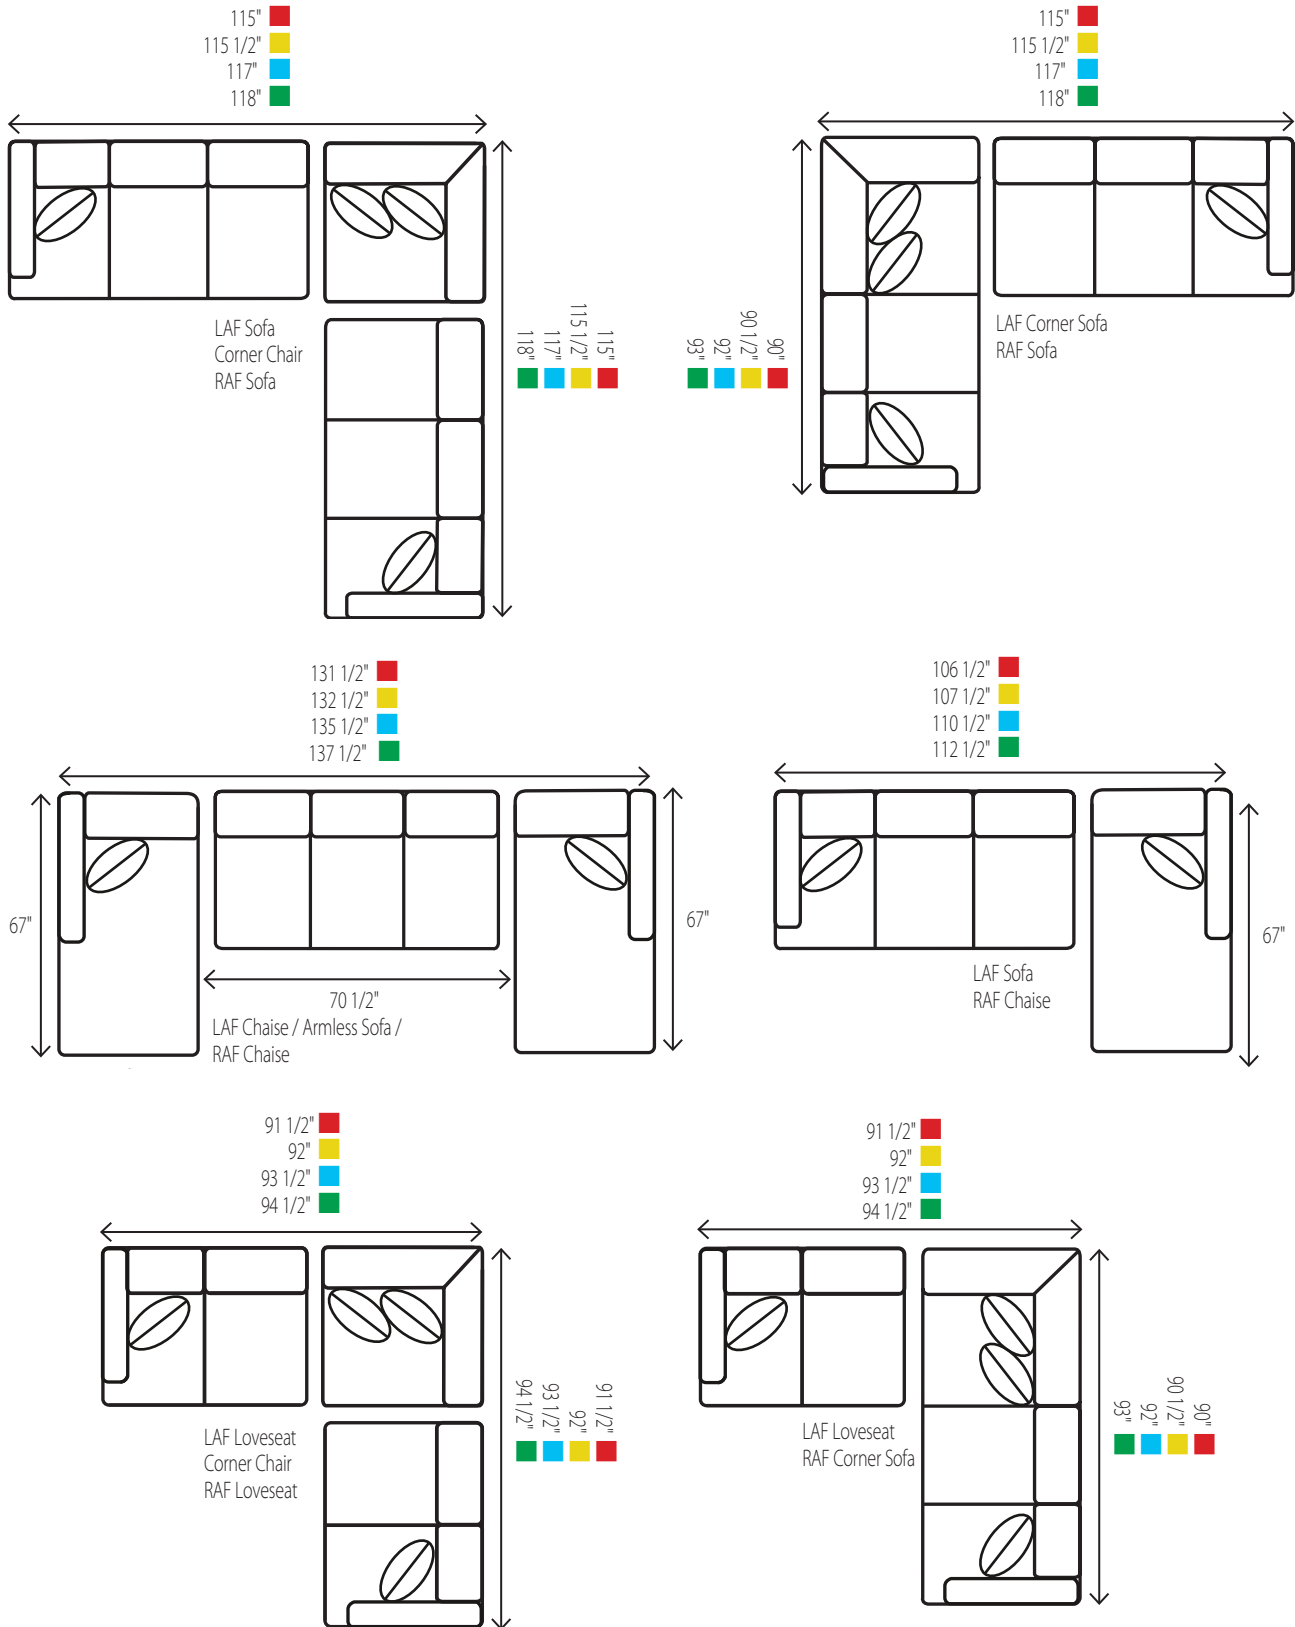

SIGNATURE ELEMENTS POPULAR SECTIONAL CONFIGURATIONS

- CAP, TRACK, TRACK W/T, ENVELOPE, BEVEL
- ENGLISH
- KEY, RECESSED SOCK
- SOCK

Common Dimensions – Outside: D* 39" H 37" – Inside: D* 21" H 19 1/2" – Seat: H 19 1/2"
 *These schematics are drawn using our Standard overall depth of 39".
 All sectional pieces are also available in our extended seating option of 42" overall, 24" inside.