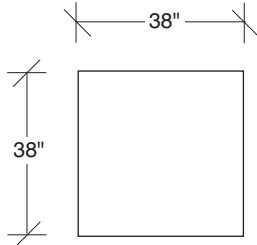

1511-000
OTTOMAN