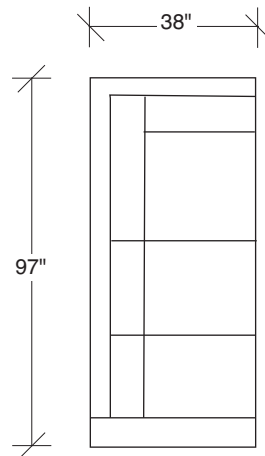

LAX

No. 1511-311 LAF SOFA

W 89 D 38 H 32 in.
Seat depth 24 in.
Seat height 18 in.
Arm height 25 in.
Arm width 7 in.

Height to top of back cushions 35 inches approximately. Base and legs available in any TC wood finish on maple. Base and legs shown in black walnut finish. Must specify. Throw pillows optional. Must specify.

No. 1511-402 RIGHT CHAISE

W 105 D 38 H 32 in.
Seat depth 24 in.
Seat height 18 in.

1511-313
SOFA

1511-311
LAF SOFA

1511-312
RAF SOFA

1511-401
LEFT CHAISE

1511-402
RIGHT CHAISE

1511-414
LAF CHAISE

1511-415
RAF CHAISE

1511-004
BENCH

1511-000
OTTOMAN

1511-303
SOFA

1511-104
CORNER CHAIR

1511-105
CORNER CHAIR

1511-307
LAF SOFA w/
RIGHT HI CORNER

1511-306
RAF SOFA w/
LEFT HI CORNER

LAX
1511 - Series

Scale 1/4" = 1'0"
All upholstery sizes are approximate