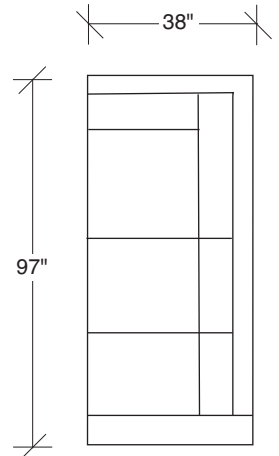

LAX

No. 1511-311 LAF SOFA

W 89 D 38 H 32 in.
Seat depth 24 in.
Seat height 18 in.
Arm height 25 in.
Arm width 7 in.

Height to top of back cushions 35 inches approximately. Base and legs available in any TC wood finish on maple. Base and legs shown in black walnut finish. Must specify. Throw pillows optional. Must specify.

No. 1511-402 RIGHT CHAISE

W 105 D 38 H 32 in.
Seat depth 24 in.
Seat height 18 in.

1511-313
SOFA

1511-311
LAF SOFA

1511-312
RAF SOFA

1511-401
LEFT CHAISE

1511-402
RIGHT CHAISE

1511-414
LAF CHAISE

1511-415
RAF CHAISE

1511-004
BENCH

1511-000
OTTOMAN

1511-303
SOFA

1511-104
CORNER CHAIR

1511-105
CORNER CHAIR

1511-307
LAF SOFA w/
RIGHT HI CORNER

1511-306
RAF SOFA w/
LEFT HI CORNER

LAX
1511 - Series

Scale 1/4" = 1'0"
All upholstery sizes are approximate