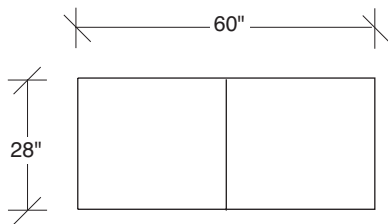

1511-004
BENCH