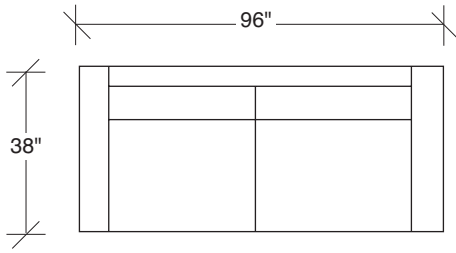

LAX

No. 1511-311 LAF SOFA

W 89 D 38 H 32 in.
Seat depth 24 in.
Seat height 18 in.
Arm height 25 in.
Arm width 7 in.

Height to top of back cushions 35 inches approximately. Base and legs available in any TC wood finish on maple. Base and legs shown in black walnut finish. Must specify. Throw pillows optional. Must specify.

No. 1511-402 RIGHT CHAISE

W 105 D 38 H 32 in.
Seat depth 24 in.
Seat height 18 in.

1511-313
SOFA

1511-311
LAF SOFA

1511-312
RAF SOFA

1511-401
LEFT CHAISE

1511-402
RIGHT CHAISE

1511-414
LAF CHAISE

LAX
1511 - Series

Scale 1/4" = 1'0"
All upholstery sizes are approximate