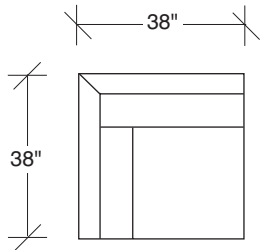

LAX

No. 1511-311 LAF SOFA

W 89 D 38 H 32 in.
Seat depth 24 in.
Seat height 18 in.
Arm height 25 in.
Arm width 7 in.

Height to top of back cushions 35 inches approximately. Base and legs available in any TC wood finish on maple. Base and legs shown in black walnut finish. Must specify. Throw pillows optional. Must specify.

No. 1511-402 RIGHT CHAISE

W 105 D 38 H 32 in.
Seat depth 24 in.
Seat height 18 in.

1511-313
SOFA

1511-311
LAF SOFA

1511-312
RAF SOFA

1511-401
LEFT CHAISE

1511-402
RIGHT CHAISE

1511-414
LAF CHAISE

1511-415
RAF CHAISE

1511-004
BENCH

1511-000
OTTOMAN

1511-303
SOFA

1511-104
CORNER CHAIR

1511-105
CORNER CHAIR

1511-307
LAF SOFA w/
RIGHT HI CORNER

1511-306
RAF SOFA w/
LEFT HI CORNER

LAX
1511 - Series

Scale 1/4" = 1'0"
All upholstery sizes are approximate