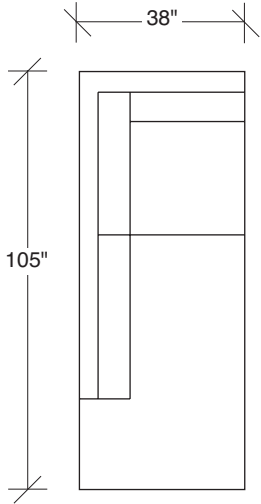

LAX

No. 1511-311 LAF SOFA

W 89 D 38 H 32 in.
Seat depth 24 in.
Seat height 18 in.
Arm height 25 in.
Arm width 7 in.

Height to top of back cushions 35 inches approximately. Base and legs available in any TC wood finish on maple. Base and legs shown in black walnut finish. Must specify. Throw pillows optional. Must specify.

No. 1511-402 RIGHT CHAISE

W 105 D 38 H 32 in.
Seat depth 24 in.
Seat height 18 in.

1511-313
SOFA

1511-311
LAF SOFA

1511-312
RAF SOFA

1511-401
LEFT CHAISE

1511-402
RIGHT CHAISE

1511-414
LAF CHAISE

LAX
1511 - Series

Scale 1/4" = 1'0"
All upholstery sizes are approximate