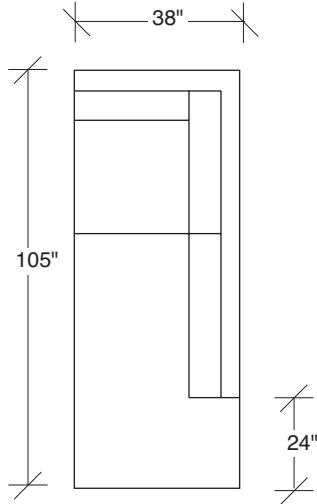

LAX

No. 1511-311 LAF SOFA

W 89 D 38 H 32 in.
Seat depth 24 in.
Seat height 18 in.
Arm height 25 in.
Arm width 7 in.

Height to top of back cushions 35 inches approximately. Base and legs available in any TC wood finish on maple. Base and legs shown in black walnut finish. Must specify. Throw pillows optional. Must specify.

No. 1511-402 RIGHT CHAISE

W 105 D 38 H 32 in.
Seat depth 24 in.
Seat height 18 in.

1511-313
SOFA

1511-311
LAF SOFA

1511-312
RAF SOFA

1511-401
LEFT CHAISE

1511-402
RIGHT CHAISE

1511-414
LAF CHAISE

LAX
1511 - Series

Scale 1/4" = 1'0"
All upholstery sizes are approximate