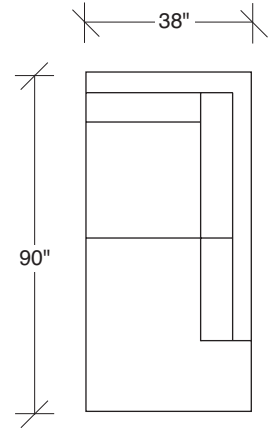

LAX

No. 1511-311 LAF SOFA

W 89 D 38 H 32 in.
Seat depth 24 in.
Seat height 18 in.
Arm height 25 in.
Arm width 7 in.

Height to top of back cushions 35 inches approximately. Base and legs available in any TC wood finish on maple. Base and legs shown in black walnut finish. Must specify. Throw pillows optional. Must specify.

No. 1511-402 RIGHT CHAISE

W 105 D 38 H 32 in.
Seat depth 24 in.
Seat height 18 in.

1511-313
SOFA

1511-311
LAF SOFA

1511-312
RAF SOFA

1511-401
LEFT CHAISE

1511-402
RIGHT CHAISE

1511-414
LAF CHAISE

LAX
1511 - Series

Scale 1/4" = 1'0"
All upholstery sizes are approximate