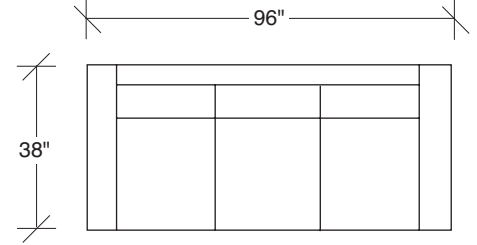

1511-303
SOFA