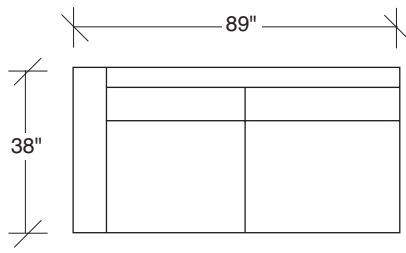

LAX

No. 1511-311 LAF SOFA

W 89 D 38 H 32 in.
Seat depth 24 in.
Seat height 18 in.
Arm height 25 in.
Arm width 7 in.

Height to top of back cushions 35 inches approximately. Base and legs available in any TC wood finish on maple. Base and legs shown in black walnut finish. Must specify. Throw pillows optional. Must specify.

No. 1511-402 RIGHT CHAISE

W 105 D 38 H 32 in.
Seat depth 24 in.
Seat height 18 in.

1511-313
SOFA

1511-311
LAF SOFA

1511-312
RAF SOFA

1511-401
LEFT CHAISE

1511-402
RIGHT CHAISE

1511-414
LAF CHAISE

LAX
1511 - Series

Scale 1/4" = 1'0"
All upholstery sizes are approximate