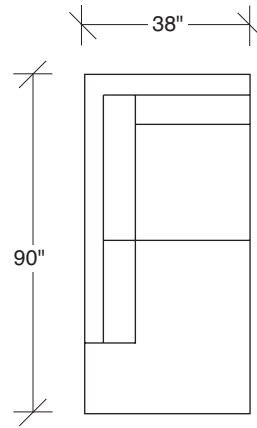

LAX

No. 1511-311 LAF SOFA

W 89 D 38 H 32 in.
Seat depth 24 in.
Seat height 18 in.
Arm height 25 in.
Arm width 7 in.

Height to top of back cushions 35 inches approximately. Base and legs available in any TC wood finish on maple. Base and legs shown in black walnut finish. Must specify. Throw pillows optional. Must specify.

No. 1511-402 RIGHT CHAISE

W 105 D 38 H 32 in.
Seat depth 24 in.
Seat height 18 in.

1511-313
SOFA

1511-311
LAF SOFA

1511-312
RAF SOFA

1511-401
LEFT CHAISE

1511-402
RIGHT CHAISE

1511-414
LAF CHAISE

LAX
1511 - Series

Scale 1/4" = 1'0"
All upholstery sizes are approximate