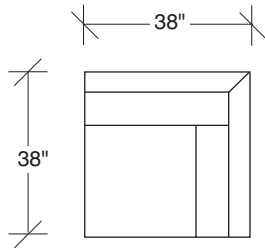

LAX

No. 1511-311 LAF SOFA

W 89 D 38 H 32 in.
Seat depth 24 in.
Seat height 18 in.
Arm height 25 in.
Arm width 7 in.

Height to top of back cushions 35 inches approximately. Base and legs available in any TC wood finish on maple. Base and legs shown in black walnut finish. Must specify. Throw pillows optional. Must specify.

No. 1511-402 RIGHT CHAISE

W 105 D 38 H 32 in.
Seat depth 24 in.
Seat height 18 in.

1511-313
SOFA

1511-311
LAF SOFA

1511-312
RAF SOFA

1511-401
LEFT CHAISE

1511-402
RIGHT CHAISE

1511-414
LAF CHAISE

1511-415
RAF CHAISE

1511-004
BENCH

1511-000
OTTOMAN

1511-303
SOFA

1511-104
CORNER CHAIR

1511-105
CORNER CHAIR

1511-307
LAF SOFA w/
RIGHT HI CORNER

1511-306
RAF SOFA w/
LEFT HI CORNER

LAX
1511 - Series

Scale 1/4" = 1'0"
All upholstery sizes are approximate