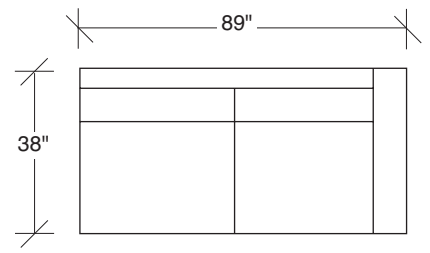

LAX

No. 1511-311 LAF SOFA

W 89 D 38 H 32 in.
Seat depth 24 in.
Seat height 18 in.
Arm height 25 in.
Arm width 7 in.

Height to top of back cushions 35 inches approximately. Base and legs available in any TC wood finish on maple. Base and legs shown in black walnut finish. Must specify. Throw pillows optional. Must specify.

No. 1511-402 RIGHT CHAISE

W 105 D 38 H 32 in.
Seat depth 24 in.
Seat height 18 in.

1511-313
SOFA

1511-311
LAF SOFA

1511-312
RAF SOFA

1511-401
LEFT CHAISE

1511-402
RIGHT CHAISE

1511-414
LAF CHAISE

LAX
1511 - Series

Scale 1/4" = 1'0"
All upholstery sizes are approximate