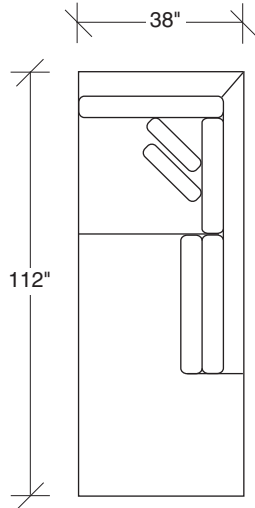

1096-313
SOFA

1096-311
LAF SOFA

1096-312
RAF SOFA

1096-401
LEFT CHAISE

1096-402
RIGHT CHAISE

1096-007
TABLE OTTOMAN

1096-09
SQUARE TRAY

Note: Additional curved pieces available. See price list.

**Clip
1096 - Series**

Scale 1/4" = 1'0"
All upholstery sizes are approximate