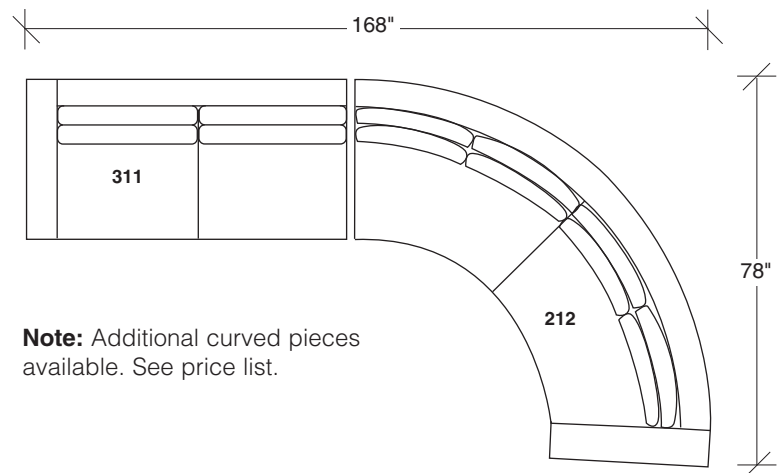

1096-313
SOFA

1096-311
LAF SOFA

1096-312
RAF SOFA

1096-401
LEFT CHAISE

1096-402
RIGHT CHAISE

1096-007
TABLE OTTOMAN

1096-09
SQUARE TRAY

Note: Additional curved pieces available. See price list.

**Clip
1096 - Series**

Scale 1/4" = 1'0"
All upholstery sizes are approximate