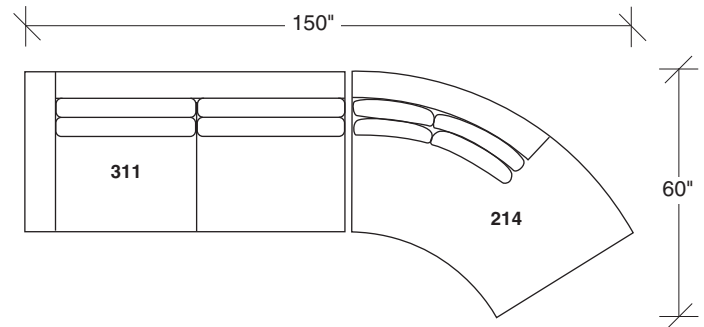

1096-313
SOFA

1096-311
LAF SOFA

1096-312
RAF SOFA

1096-401
LEFT CHAISE

1096-402
RIGHT CHAISE

1096-007
TABLE OTTOMAN

1096-09
SQUARE TRAY

Note: Additional curved pieces available. See price list.

**Clip
1096 - Series**

Scale 1/4" = 1'0"
All upholstery sizes are approximate