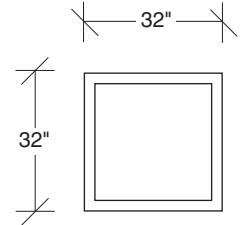

1096-313
SOFA

1096-311
LAF SOFA

1096-312
RAF SOFA

1096-401
LEFT CHAISE

1096-402
RIGHT CHAISE

1096-007
TABLE OTTOMAN

1096-09
SQUARE TRAY

Note: Additional curved pieces available. See price list.

**Clip
1096 - Series**

Scale 1/4" = 1'0"
All upholstery sizes are approximate