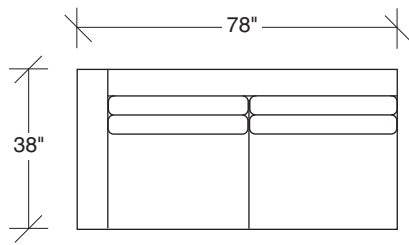

1096-313
SOFA

1096-311
LAF SOFA

1096-312
RAF SOFA

1096-401
LEFT CHAISE

1096-402
RIGHT CHAISE

1096-007
TABLE OTTOMAN

1096-09
SQUARE TRAY

Note: Additional curved pieces available. See price list.

**Clip
1096 - Series**

Scale 1/4" = 1'0"
All upholstery sizes are approximate