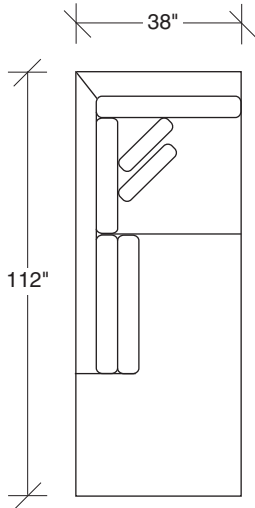

1096-313
SOFA

1096-311
LAF SOFA

1096-312
RAF SOFA

1096-401
LEFT CHAISE

1096-402
RIGHT CHAISE

1096-007
TABLE OTTOMAN

1096-09
SQUARE TRAY

Note: Additional curved pieces available. See price list.

**Clip
1096 - Series**

Scale 1/4" = 1'0"
All upholstery sizes are approximate