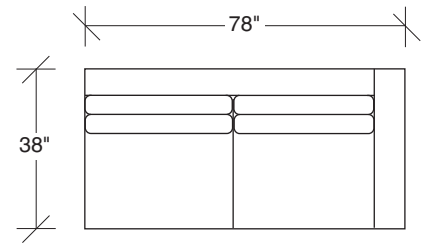

1096-313
SOFA

1096-311
LAF SOFA

1096-312
RAF SOFA

1096-401
LEFT CHAISE

1096-402
RIGHT CHAISE

1096-007
TABLE OTTOMAN

1096-09
SQUARE TRAY

Note: Additional curved pieces available. See price list.

**Clip
1096 - Series**

Scale 1/4" = 1'0"
All upholstery sizes are approximate