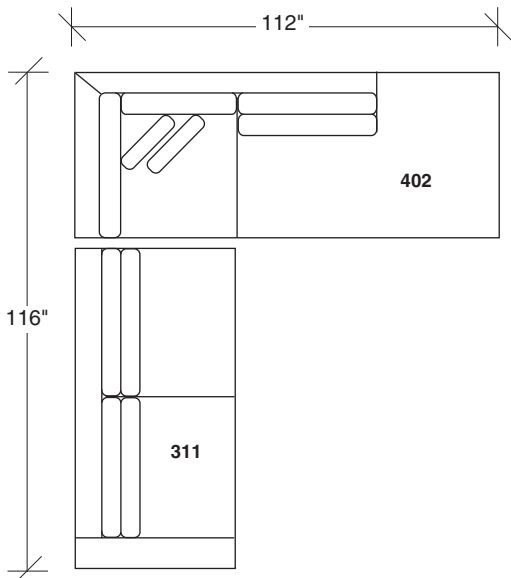

1096-313
SOFA

1096-311
LAF SOFA

1096-312
RAF SOFA

1096-401
LEFT CHAISE

1096-402
RIGHT CHAISE

1096-007
TABLE OTTOMAN

1096-09
SQUARE TRAY

Note: Additional curved pieces available. See price list.

**Clip
1096 - Series**

Scale 1/4" = 1'0"
All upholstery sizes are approximate