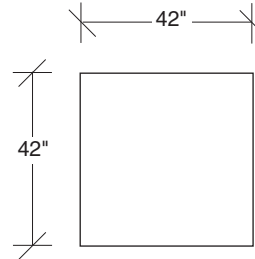

1096-313
SOFA

1096-311
LAF SOFA

1096-312
RAF SOFA

1096-401
LEFT CHAISE

1096-402
RIGHT CHAISE

1096-007
TABLE OTTOMAN

1096-09
SQUARE TRAY

Note: Additional curved pieces available. See price list.

**Clip
1096 - Series**

Scale 1/4" = 1'0"
All upholstery sizes are approximate