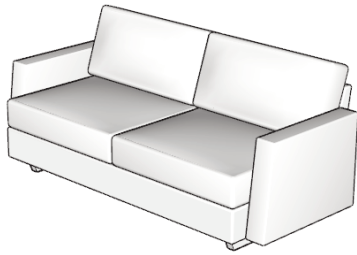

Multiple Choice

No. 2100-113 SWIVEL CHAIR

W 36 D 38 H 29 in.

Seat depth 23 in.

Seat height 18 in.

Arm height 24 in.

Upholstered Swivel base standard. Multiple options available for Arm and Cushion selection – must specify.

ARM OPTIONS:

Arm A
Angled Arm

Arm B
Full Arm

Arm C
Notched Arm

SEAT CUSHION OPTIONS:

Seat A
Foam/fiber seat with blown
fiber backs

Seat B
High density foam/fiber seat
with trillium backs

Seat C
Spring down with trillium backs