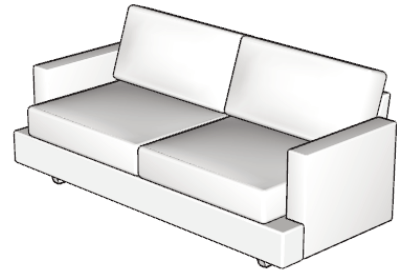

Multiple Choice

No. 2100-113 SWIVEL CHAIR

W 36 D 38 H 29 in.

Seat depth 23 in.

Seat height 18 in.

Arm height 24 in.

Upholstered Swivel base standard. Multiple options available for Arm and Cushion selection – must specify.

ARM OPTIONS:

Arm A
Angled Arm

Arm B
Full Arm

Arm C
Notched Arm

SEAT CUSHION OPTIONS:

Seat A
Foam/fiber seat with blown
fiber backs

Seat B
High density foam/fiber seat
with trillium backs

Seat C
Spring down with trillium backs