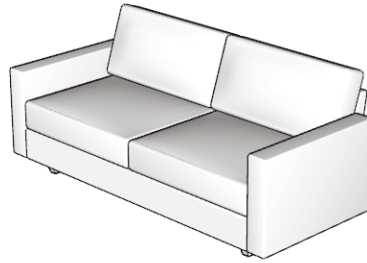

Multiple Choice

No. 2100-113 SWIVEL CHAIR

W 36 D 38 H 29 in.

Seat depth 23 in.

Seat height 18 in.

Arm height 24 in.

Upholstered Swivel base standard. Multiple options available for Arm and Cushion selection – must specify.

ARM OPTIONS:

Arm A
Angled Arm

Arm B
Full Arm

Arm C
Notched Arm

SEAT CUSHION OPTIONS:

Seat A
Foam/fiber seat with blown
fiber backs

Seat B
High density foam/fiber seat
with trillium backs

Seat C
Spring down with trillium backs