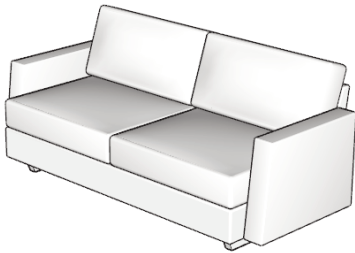

W 112 D 38 H 29 in.

Seat depth 23 in.

Seat height 18 in.

Base B

Legs are Solid Maple. Available in any TC wood finish on Maple – must specify. Nutty Brown on Maple finish shown. Throw pillows optional – must specify. Fabric shown: 5-2363-10.

BASE OPTIONS:

Base A
Non-Skid Leg

Base B
Solid Maple Sled Legs
(+2 inches to height)
Must specify TC wood finish

Base C
Solid Maple Post Legs
(+2 inches to height)
Must specify TC wood finish

ARM OPTIONS:

Arm A
Angled Arm

Arm B
Full Arm

Arm C
Notched Arm

SEAT CUSHION OPTIONS:

Seat A
Foam / fiber seat with blown
fiber backs

Seat B
High density foam / fiber seat
with trillium backs

Seat C
Spring down with trillium backs

Multiple Choice
2100 - Series

2100-100
Armless Chair

2100-311
LAF Sofa

2100-312
RAF Sofa

2100-103
Lounge Chair

2100-113
Swivel Chair

2100-313
Sofa

2100-104
Right Corner Chair