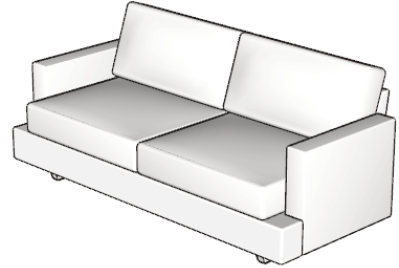

W 112 D 38 H 29 in.

Seat depth 23 in.

Seat height 18 in.

Base B

Legs are Solid Maple. Available in any TC wood finish on Maple – must specify. Nutty Brown on Maple finish shown. Throw pillows optional – must specify. Fabric shown: 5-2363-10.

BASE OPTIONS:

Base A
Non-Skid Leg

Base B
Solid Maple Sled Legs
(+2 inches to height)
Must specify TC wood finish

Base C
Solid Maple Post Legs
(+2 inches to height)
Must specify TC wood finish

ARM OPTIONS:

Arm A
Angled Arm

Arm B
Full Arm

Arm C
Notched Arm

SEAT CUSHION OPTIONS:

Seat A
Foam / fiber seat with blown
fiber backs

Seat B
High density foam / fiber seat
with trillium backs

Seat C
Spring down with trillium backs

Multiple Choice
2100 - Series

2100-100
Armless Chair

2100-311
LAF Sofa

2100-312
RAF Sofa

2100-103
Lounge Chair

2100-113
Swivel Chair

2100-313
Sofa

2100-104
Right Corner Chair