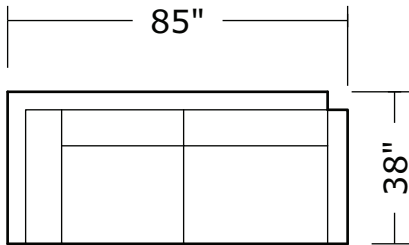

2100-306
RAF w/ Left Corner