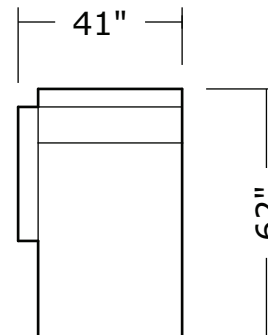

2100-105
Left Corner Chair

2100-401
Left Chaise

2100-402
Right Chaise

2100-306
RAF w/ Left Corner

2100-307
LAF w/ Right Corner

2100-405
LAF Chaise

2100-406
RAF Chaise

2100-300
Armless Sofa

Multiple Choice 2100 - Series

Scale 1/4" = 1'0"

All upholstery sizes are approximate