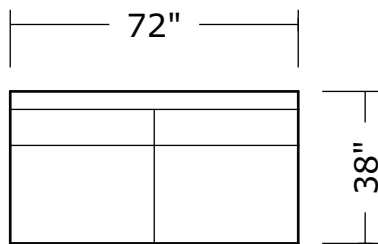

2100-105
Left Corner Chair

2100-401
Left Chaise

2100-402
Right Chaise

2100-306
RAF w/ Left Corner

2100-307
LAF w/ Right Corner

2100-405
LAF Chaise

2100-406
RAF Chaise

2100-300
Armless Sofa

Multiple Choice 2100 - Series

Scale 1/4" = 1'0"

All upholstery sizes are approximate