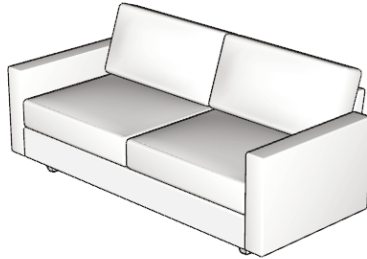

W 112 D 38 H 29 in.

Seat depth 23 in.

Seat height 18 in.

Base B

Legs are Solid Maple. Available in any TC wood finish on Maple – must specify. Nutty Brown on Maple finish shown. Throw pillows optional – must specify. Fabric shown: 5-2363-10.

BASE OPTIONS:

Base A
Non-Skid Leg

Base B
Solid Maple Sled Legs
(+2 inches to height)
Must specify TC wood finish

Base C
Solid Maple Post Legs
(+2 inches to height)
Must specify TC wood finish

ARM OPTIONS:

Arm A
Angled Arm

Arm B
Full Arm

Arm C
Notched Arm

SEAT CUSHION OPTIONS:

Seat A
Foam / fiber seat with blown
fiber backs

Seat B
High density foam / fiber seat
with trillium backs

Seat C
Spring down with trillium backs

Multiple Choice
2100 - Series

2100-100
Armless Chair

2100-311
LAF Sofa

2100-312
RAF Sofa

2100-103
Lounge Chair

2100-113
Swivel Chair

2100-313
Sofa

2100-104
Right Corner Chair