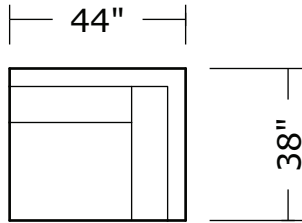

Multiple Choice
2100 - Series

2100-100
Armless Chair

2100-311
LAF Sofa

2100-312
RAF Sofa

2100-103
Lounge Chair

2100-113
Swivel Chair

2100-313
Sofa

2100-104
Right Corner Chair

Multiple Choice 2100 - Series

Scale 1/4" = 1'0"

All upholstery sizes are approximate