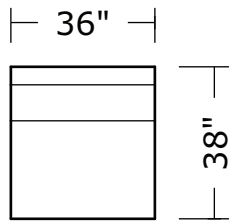

2100-100
Armless Chair