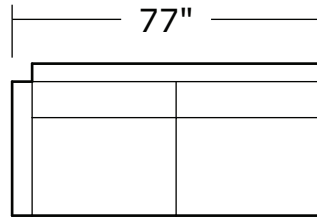

2100-311
LAF Sofa