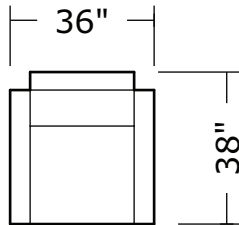

Multiple Choice

No. 2100-311 LAF SOFA

W 77 D 38 H 29 in.

Seat depth 23 in.

Seat height 18 in.

Arm height 24 in.

Base B, Arm A

No. 2100-402 RIGHT CHAISE

Multiple Choice
2100 - Series

2100-100
Armless Chair

2100-311
LAF Sofa

2100-312
RAF Sofa

2100-103
Lounge Chair

2100-113
Swivel Chair

2100-313
Sofa

2100-104
Right Corner Chair

Multiple Choice 2100 - Series

Scale 1/4" = 1'0"

All upholstery sizes are approximate