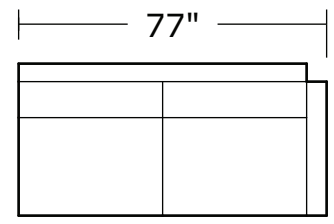

2100-312
RAF Sofa