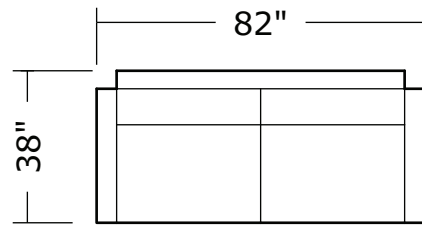

Multiple Choice
2100 - Series

2100-100
Armless Chair

2100-311
LAF Sofa

2100-312
RAF Sofa

2100-103
Lounge Chair

2100-113
Swivel Chair

2100-313
Sofa

2100-104
Right Corner Chair

Multiple Choice 2100 - Series

Scale 1/4" = 1'0"

All upholstery sizes are approximate