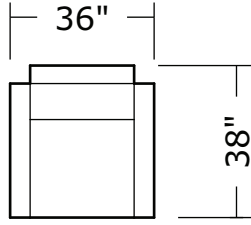

Multiple Choice
2100 - Series

2100-100
Armless Chair

2100-311
LAF Sofa

2100-312
RAF Sofa

2100-103
Lounge Chair

2100-113
Swivel Chair

2100-313
Sofa

2100-104
Right Corner Chair

Multiple Choice 2100 - Series

Scale 1/4" = 1'0"

All upholstery sizes are approximate