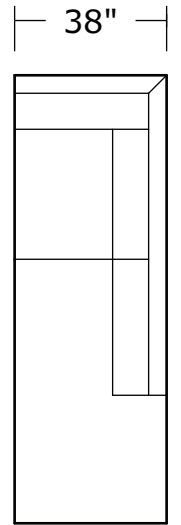

Multiple Choice

No. 2100-311 LAF SOFA

W 77 D 38 H 29 in.

Seat depth 23 in.

Seat height 18 in.

Arm height 24 in.

Base B, Arm A

No. 2100-402 RIGHT CHAISE

W 112 D 38 H 29 in.

Seat depth 23 in.

Seat height 18 in.

Base B

Legs are Solid Maple. Available in any TC wood finish on Maple – must specify. Nutty Brown on Maple finish shown. Throw pillows optional – must specify. Fabric shown: 5-2363-10.

Multiple Choice
2100 - Series

2100-100
Armless Chair

2100-311
LAF Sofa

2100-312
RAF Sofa

2100-103
Lounge Chair

2100-113
Swivel Chair

2100-313
Sofa

2100-104
Right Corner Chair

2100-105
Left Corner Chair

2100-401
Left Chaise

2100-402
Right Chaise

2100-306
RAF w/ Left Corner

2100-307
LAF w/ Right Corner

2100-405
LAF Chaise

2100-406
RAF Chaise

2100-300
Armless Sofa