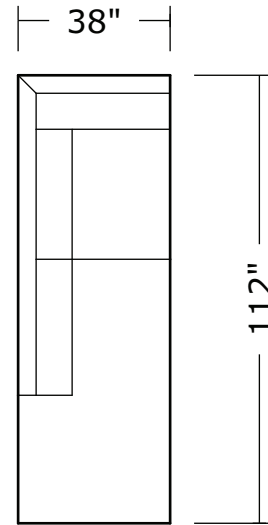

Multiple Choice

No. 2100-311 LAF SOFA

W 77 D 38 H 29 in.

Seat depth 23 in.

Seat height 18 in.

Arm height 24 in.

Base B, Arm A

No. 2100-402 RIGHT CHAISE

Multiple Choice
2100 - Series

2100-100
Armless Chair

2100-311
LAF Sofa

2100-312
RAF Sofa

2100-103
Lounge Chair

2100-113
Swivel Chair

2100-313
Sofa

2100-104
Right Corner Chair

2100-105
Left Corner Chair

2100-401
Left Chaise

2100-402
Right Chaise

2100-306
RAF w/ Left Corner

2100-307
LAF w/ Right Corner

2100-405
LAF Chaise

2100-406
RAF Chaise

2100-300
Armless Sofa

Multiple Choice 2100 - Series

Scale 1/4" = 1'0"

All upholstery sizes are approximate