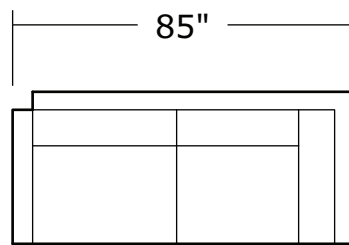

2100-105
Left Corner Chair

2100-401
Left Chaise

2100-402
Right Chaise

2100-306
RAF w/ Left Corner

2100-307
LAF w/ Right Corner

2100-405
LAF Chaise

2100-406
RAF Chaise

2100-300
Armless Sofa

Multiple Choice 2100 - Series

Scale 1/4" = 1'0"

All upholstery sizes are approximate