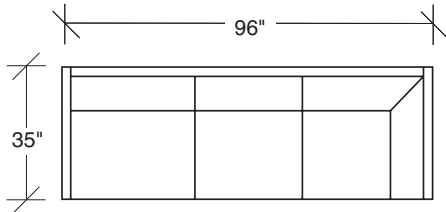

**1439-313**  
SOFA

**1439-303**  
SOFA

**1439-301**  
LAF SOFA

**1439-302**  
RAF SOFA

**1439-307**  
LAF / RIGHT CORNER SOFA

**1439-306**  
RAF / LEFT CORNER SOFA

**1439-327**  
LAF / RIGHT OTTOMAN SOFA

**1439-326**  
RAF / LEFT OTTOMAN SOFA

**1439-401**  
LEFT CHAISE

**1439-402**  
RIGHT CHAISE

**1439-513**  
STUDIO SOFA

## Blade 1439 - Series

Scale 1/4" = 1'0"

All upholstery sizes are approximate

**1439-200**  
ARMLESS LOVESEAT

**1439-103**  
CHAIR

**1439-000**  
OTTOMAN

**1439-201**  
LAF LOVESEAT

**1439-202**  
RAF LOVESEAT

## Blade 1439 - Series

Scale 1/4" = 1'0"  
All upholstery sizes are approximate

FOR ALTERNATIVE LEGS USE THESE SUFFIXES ON PRODUCT NUMBERS:

- PS for Polished Stainless Steel legs
- W for Walnut Veneer legs
- AC for Acrylic legs