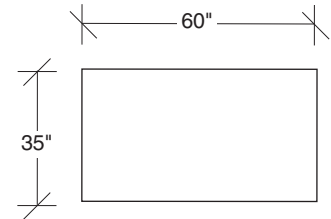

## Blade 1439 - Series

Scale 1/4" = 1'0"

All upholstery sizes are approximate

**1439-200**  
ARMLESS LOVESEAT

**1439-103**  
CHAIR

**1439-000**  
OTTOMAN

**1439-201**  
LAF LOVESEAT

**1439-202**  
RAF LOVESEAT

**1439-227**  
LAF CHAIR / RIGHT OTTOMAN

**1439-226**  
RAF CHAIR / LEFT OTTOMAN

**1439-207**  
ARMLESS CHAIR / RIGHT OTTOMAN

**1439-206**  
ARMLESS CHAIR / LEFT OTTOMAN

**1439-003**  
OTTOMAN - BENCH  
(16 in. high)

## Blade 1439 - Series

Scale 1/4" = 1'0"  
All upholstery sizes are approximate

FOR ALTERNATIVE LEGS USE THESE SUFFIXES ON PRODUCT NUMBERS:

- PS for Polished Stainless Steel legs
- W for Walnut Veneer legs
- AC for Acrylic legs