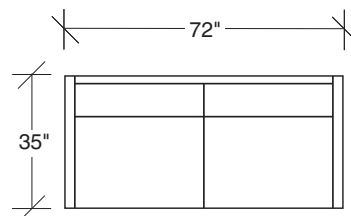

**1439-313**  
SOFA

**1439-303**  
SOFA

**1439-301**  
LAF SOFA

**1439-302**  
RAF SOFA

**1439-307**  
LAF / RIGHT CORNER SOFA

**1439-306**  
RAF / LEFT CORNER SOFA

**1439-327**  
LAF / RIGHT OTTOMAN SOFA

**1439-326**  
RAF / LEFT OTTOMAN SOFA

**1439-401**  
LEFT CHAISE

**1439-402**  
RIGHT CHAISE

**1439-513**  
STUDIO SOFA

## Blade 1439 - Series

Scale 1/4" = 1'0"

All upholstery sizes are approximate

**1439-200**  
ARMLESS LOVESEAT

**1439-103**  
CHAIR

**1439-000**  
OTTOMAN

**1439-201**  
LAF LOVESEAT

**1439-202**  
RAF LOVESEAT

## Blade 1439 - Series

Scale 1/4" = 1'0"  
All upholstery sizes are approximate

FOR ALTERNATIVE LEGS USE THESE SUFFIXES ON PRODUCT NUMBERS:

- PS for Polished Stainless Steel legs
- W for Walnut Veneer legs
- AC for Acrylic legs