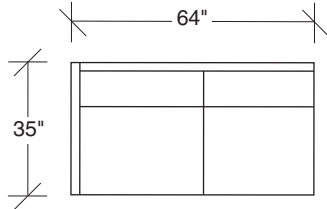

## Blade 1439 - Series

Scale 1/4" = 1'0"

All upholstery sizes are approximate

**1439-200**  
ARMLESS LOVESEAT

**1439-103**  
CHAIR

**1439-000**  
OTTOMAN

**1439-201**  
LAF LOVESEAT

**1439-202**  
RAF LOVESEAT

**1439-227**  
LAF CHAIR / RIGHT OTTOMAN

**1439-226**  
RAF CHAIR / LEFT OTTOMAN

**1439-207**  
ARMLESS CHAIR / RIGHT OTTOMAN

**1439-206**  
ARMLESS CHAIR / LEFT OTTOMAN

**1439-003**  
OTTOMAN - BENCH  
(16 in. high)

## Blade 1439 - Series

Scale 1/4" = 1'0"  
All upholstery sizes are approximate

FOR ALTERNATIVE LEGS USE THESE SUFFIXES ON PRODUCT NUMBERS:

- PS for Polished Stainless Steel legs
- W for Walnut Veneer legs
- AC for Acrylic legs