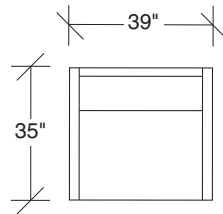

**1439-401**  
LEFT CHAISE

**1439-402**  
RIGHT CHAISE

**1439-513**  
STUDIO SOFA

## Blade 1439 - Series

Scale 1/4" = 1'0"

All upholstery sizes are approximate

**1439-200**  
ARMLESS LOVESEAT

**1439-103**  
CHAIR

**1439-000**  
OTTOMAN

**1439-201**  
LAF LOVESEAT

**1439-202**  
RAF LOVESEAT

## Blade 1439 - Series

Scale 1/4" = 1'0"  
All upholstery sizes are approximate

FOR ALTERNATIVE LEGS USE THESE SUFFIXES ON PRODUCT NUMBERS:

- PS for Polished Stainless Steel legs
- W for Walnut Veneer legs
- AC for Acrylic legs