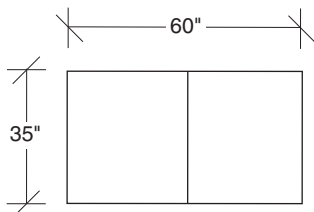

## Blade 1439 - Series

Scale 1/4" = 1'0"

All upholstery sizes are approximate

**1439-200**  
ARMLESS LOVESEAT

**1439-103**  
CHAIR

**1439-000**  
OTTOMAN

**1439-201**  
LAF LOVESEAT

**1439-202**  
RAF LOVESEAT

**1439-227**  
LAF CHAIR / RIGHT OTTOMAN

**1439-226**  
RAF CHAIR / LEFT OTTOMAN

**1439-207**  
ARMLESS CHAIR / RIGHT OTTOMAN

**1439-206**  
ARMLESS CHAIR / LEFT OTTOMAN

**1439-003**  
OTTOMAN - BENCH  
(16 in. high)

## Blade 1439 - Series

Scale 1/4" = 1'0"  
All upholstery sizes are approximate

FOR ALTERNATIVE LEGS USE THESE SUFFIXES ON PRODUCT NUMBERS:

- PS for Polished Stainless Steel legs
- W for Walnut Veneer legs
- AC for Acrylic legs