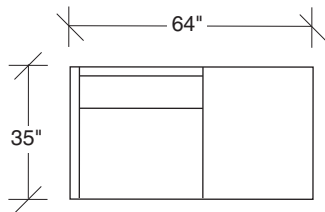

## Blade 1439 - Series

Scale 1/4" = 1'0"

All upholstery sizes are approximate

**1439-200**  
ARMLESS LOVESEAT

**1439-103**  
CHAIR

**1439-000**  
OTTOMAN

**1439-201**  
LAF LOVESEAT

**1439-202**  
RAF LOVESEAT

**1439-227**  
LAF CHAIR / RIGHT OTTOMAN

**1439-226**  
RAF CHAIR / LEFT OTTOMAN

**1439-207**  
ARMLESS CHAIR / RIGHT OTTOMAN

**1439-206**  
ARMLESS CHAIR / LEFT OTTOMAN

**1439-003**  
OTTOMAN - BENCH  
(16 in. high)

## Blade 1439 - Series

Scale 1/4" = 1'0"  
All upholstery sizes are approximate

FOR ALTERNATIVE LEGS USE THESE SUFFIXES ON PRODUCT NUMBERS:

- PS for Polished Stainless Steel legs
- W for Walnut Veneer legs
- AC for Acrylic legs