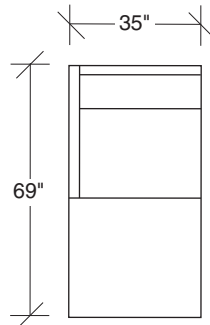

## Blade 1439 - Series

Scale 1/4" = 1'0"

All upholstery sizes are approximate

**1439-200**  
ARMLESS LOVESEAT

**1439-103**  
CHAIR

**1439-000**  
OTTOMAN

**1439-201**  
LAF LOVESEAT

**1439-202**  
RAF LOVESEAT

**1439-227**  
LAF CHAIR / RIGHT OTTOMAN

**1439-226**  
RAF CHAIR / LEFT OTTOMAN

**1439-207**  
ARMLESS CHAIR / RIGHT OTTOMAN

**1439-206**  
ARMLESS CHAIR / LEFT OTTOMAN

**1439-003**  
OTTOMAN - BENCH  
(16 in. high)

**1439-004**  
OTTOMAN - BENCH  
(18 in. high)

**1439-405**  
LAF CHAISE

**1439-404**  
RAF CHAISE

## Blade 1439 - Series

Scale 1/4" = 1'0"  
All upholstery sizes are approximate

FOR ALTERNATIVE LEGS USE THESE SUFFIXES ON PRODUCT NUMBERS:

- PS for Polished Stainless Steel legs
- W for Walnut Veneer legs
- AC for Acrylic legs