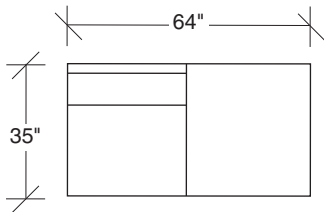

## Blade 1439 - Series

Scale 1/4" = 1'0"

All upholstery sizes are approximate

**1439-200**  
ARMLESS LOVESEAT

**1439-103**  
CHAIR

**1439-000**  
OTTOMAN

**1439-201**  
LAF LOVESEAT

**1439-202**  
RAF LOVESEAT

**1439-227**  
LAF CHAIR / RIGHT OTTOMAN

**1439-226**  
RAF CHAIR / LEFT OTTOMAN

**1439-207**  
ARMLESS CHAIR / RIGHT OTTOMAN

**1439-206**  
ARMLESS CHAIR / LEFT OTTOMAN

**1439-003**  
OTTOMAN - BENCH  
(16 in. high)

## Blade 1439 - Series

Scale 1/4" = 1'0"  
All upholstery sizes are approximate

FOR ALTERNATIVE LEGS USE THESE SUFFIXES ON PRODUCT NUMBERS:

- PS for Polished Stainless Steel legs
- W for Walnut Veneer legs
- AC for Acrylic legs