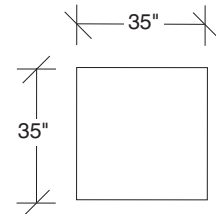

## Blade 1439 - Series

Scale 1/4" = 1'0"

All upholstery sizes are approximate

**1439-200**  
ARMLESS LOVESEAT

**1439-103**  
CHAIR

**1439-000**  
OTTOMAN

**1439-201**  
LAF LOVESEAT

**1439-202**  
RAF LOVESEAT

**1439-227**  
LAF CHAIR / RIGHT OTTOMAN

**1439-226**  
RAF CHAIR / LEFT OTTOMAN

**1439-207**  
ARMLESS CHAIR / RIGHT OTTOMAN

**1439-206**  
ARMLESS CHAIR / LEFT OTTOMAN

**1439-003**  
OTTOMAN - BENCH  
(16 in. high)

## Blade 1439 - Series

Scale 1/4" = 1'0"  
All upholstery sizes are approximate

FOR ALTERNATIVE LEGS USE THESE SUFFIXES ON PRODUCT NUMBERS:

- PS for Polished Stainless Steel legs
- W for Walnut Veneer legs
- AC for Acrylic legs