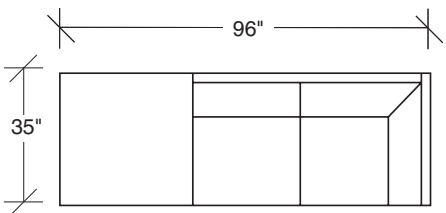

**1439-313**  
SOFA

**1439-303**  
SOFA

**1439-301**  
LAF SOFA

**1439-302**  
RAF SOFA

**1439-307**  
LAF / RIGHT CORNER SOFA

**1439-306**  
RAF / LEFT CORNER SOFA

**1439-327**  
LAF / RIGHT OTTOMAN SOFA

**1439-326**  
RAF / LEFT OTTOMAN SOFA

**1439-401**  
LEFT CHAISE

**1439-402**  
RIGHT CHAISE

**1439-513**  
STUDIO SOFA

## Blade 1439 - Series

Scale 1/4" = 1'0"

All upholstery sizes are approximate

**1439-200**  
ARMLESS LOVESEAT

**1439-103**  
CHAIR

**1439-000**  
OTTOMAN

**1439-201**  
LAF LOVESEAT

**1439-202**  
RAF LOVESEAT

## Blade 1439 - Series

Scale 1/4" = 1'0"  
All upholstery sizes are approximate

FOR ALTERNATIVE LEGS USE THESE SUFFIXES ON PRODUCT NUMBERS:

- PS for Polished Stainless Steel legs
- W for Walnut Veneer legs
- AC for Acrylic legs