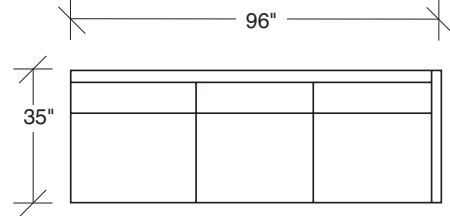

**1439-313**  
SOFA

**1439-303**  
SOFA

**1439-301**  
LAF SOFA

**1439-302**  
RAF SOFA

**1439-307**  
LAF / RIGHT CORNER SOFA

**1439-306**  
RAF / LEFT CORNER SOFA

**1439-327**  
LAF / RIGHT OTTOMAN SOFA

**1439-326**  
RAF / LEFT OTTOMAN SOFA

**1439-401**  
LEFT CHAISE

**1439-402**  
RIGHT CHAISE

**1439-513**  
STUDIO SOFA

## Blade 1439 - Series

Scale 1/4" = 1'0"

All upholstery sizes are approximate

**1439-200**  
ARMLESS LOVESEAT

**1439-103**  
CHAIR

**1439-000**  
OTTOMAN

**1439-201**  
LAF LOVESEAT

**1439-202**  
RAF LOVESEAT

## Blade 1439 - Series

Scale 1/4" = 1'0"  
All upholstery sizes are approximate

FOR ALTERNATIVE LEGS USE THESE SUFFIXES ON PRODUCT NUMBERS:

- PS for Polished Stainless Steel legs
- W for Walnut Veneer legs
- AC for Acrylic legs