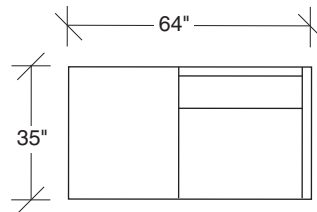

## Blade 1439 - Series

Scale 1/4" = 1'0"

All upholstery sizes are approximate

**1439-200**  
ARMLESS LOVESEAT

**1439-103**  
CHAIR

**1439-000**  
OTTOMAN

**1439-201**  
LAF LOVESEAT

**1439-202**  
RAF LOVESEAT

**1439-227**  
LAF CHAIR / RIGHT OTTOMAN

**1439-226**  
RAF CHAIR / LEFT OTTOMAN

**1439-207**  
ARMLESS CHAIR / RIGHT OTTOMAN

**1439-206**  
ARMLESS CHAIR / LEFT OTTOMAN

**1439-003**  
OTTOMAN - BENCH  
(16 in. high)

## Blade 1439 - Series

Scale 1/4" = 1'0"  
All upholstery sizes are approximate

FOR ALTERNATIVE LEGS USE THESE SUFFIXES ON PRODUCT NUMBERS:

- PS for Polished Stainless Steel legs
- W for Walnut Veneer legs
- AC for Acrylic legs