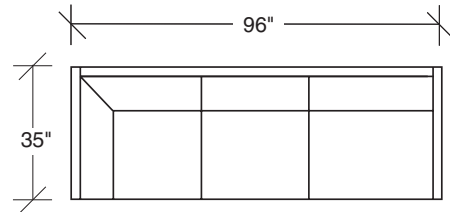

**1439-313**  
SOFA

**1439-303**  
SOFA

**1439-301**  
LAF SOFA

**1439-302**  
RAF SOFA

**1439-307**  
LAF / RIGHT CORNER SOFA

**1439-306**  
RAF / LEFT CORNER SOFA

**1439-327**  
LAF / RIGHT OTTOMAN SOFA

**1439-326**  
RAF / LEFT OTTOMAN SOFA

**1439-401**  
LEFT CHAISE

**1439-402**  
RIGHT CHAISE

**1439-513**  
STUDIO SOFA

## Blade 1439 - Series

Scale 1/4" = 1'0"

All upholstery sizes are approximate

**1439-200**  
ARMLESS LOVESEAT

**1439-103**  
CHAIR

**1439-000**  
OTTOMAN

**1439-201**  
LAF LOVESEAT

**1439-202**  
RAF LOVESEAT

## Blade 1439 - Series

Scale 1/4" = 1'0"  
All upholstery sizes are approximate

FOR ALTERNATIVE LEGS USE THESE SUFFIXES ON PRODUCT NUMBERS:

- PS for Polished Stainless Steel legs
- W for Walnut Veneer legs
- AC for Acrylic legs