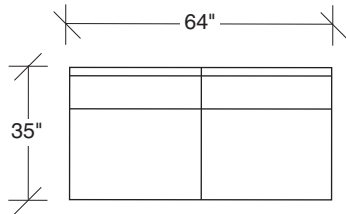

**1439-401**  
LEFT CHAISE

**1439-402**  
RIGHT CHAISE

**1439-513**  
STUDIO SOFA

## Blade 1439 - Series

Scale 1/4" = 1'0"

All upholstery sizes are approximate

**1439-200**  
ARMLESS LOVESEAT

**1439-103**  
CHAIR

**1439-000**  
OTTOMAN

**1439-201**  
LAF LOVESEAT

**1439-202**  
RAF LOVESEAT

## Blade 1439 - Series

Scale 1/4" = 1'0"  
All upholstery sizes are approximate

FOR ALTERNATIVE LEGS USE THESE SUFFIXES ON PRODUCT NUMBERS:

- PS for Polished Stainless Steel legs
- W for Walnut Veneer legs
- AC for Acrylic legs