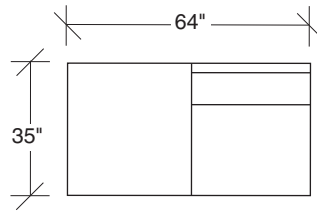

## Blade 1439 - Series

Scale 1/4" = 1'0"

All upholstery sizes are approximate

**1439-200**  
ARMLESS LOVESEAT

**1439-103**  
CHAIR

**1439-000**  
OTTOMAN

**1439-201**  
LAF LOVESEAT

**1439-202**  
RAF LOVESEAT

**1439-227**  
LAF CHAIR / RIGHT OTTOMAN

**1439-226**  
RAF CHAIR / LEFT OTTOMAN

**1439-207**  
ARMLESS CHAIR / RIGHT OTTOMAN

**1439-206**  
ARMLESS CHAIR / LEFT OTTOMAN

**1439-003**  
OTTOMAN - BENCH  
(16 in. high)

## Blade 1439 - Series

Scale 1/4" = 1'0"  
All upholstery sizes are approximate

FOR ALTERNATIVE LEGS USE THESE SUFFIXES ON PRODUCT NUMBERS:

- PS for Polished Stainless Steel legs
- W for Walnut Veneer legs
- AC for Acrylic legs