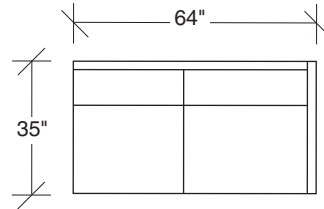

## Blade 1439 - Series

Scale 1/4" = 1'0"

All upholstery sizes are approximate

**1439-200**  
ARMLESS LOVESEAT

**1439-103**  
CHAIR

**1439-000**  
OTTOMAN

**1439-201**  
LAF LOVESEAT

**1439-202**  
RAF LOVESEAT

**1439-227**  
LAF CHAIR / RIGHT OTTOMAN

**1439-226**  
RAF CHAIR / LEFT OTTOMAN

**1439-207**  
ARMLESS CHAIR / RIGHT OTTOMAN

**1439-206**  
ARMLESS CHAIR / LEFT OTTOMAN

**1439-003**  
OTTOMAN - BENCH  
(16 in. high)

## Blade 1439 - Series

Scale 1/4" = 1'0"  
All upholstery sizes are approximate

FOR ALTERNATIVE LEGS USE THESE SUFFIXES ON PRODUCT NUMBERS:

- PS for Polished Stainless Steel legs
- W for Walnut Veneer legs
- AC for Acrylic legs