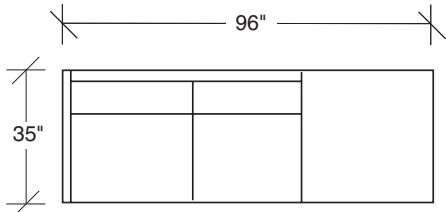

**1439-313**  
SOFA

**1439-303**  
SOFA

**1439-301**  
LAF SOFA

**1439-302**  
RAF SOFA

**1439-307**  
LAF / RIGHT CORNER SOFA

**1439-306**  
RAF / LEFT CORNER SOFA

**1439-327**  
LAF / RIGHT OTTOMAN SOFA

**1439-326**  
RAF / LEFT OTTOMAN SOFA

**1439-401**  
LEFT CHAISE

**1439-402**  
RIGHT CHAISE

**1439-513**  
STUDIO SOFA

## Blade 1439 - Series

Scale 1/4" = 1'0"

All upholstery sizes are approximate

**1439-200**  
ARMLESS LOVESEAT

**1439-103**  
CHAIR

**1439-000**  
OTTOMAN

**1439-201**  
LAF LOVESEAT

**1439-202**  
RAF LOVESEAT

## Blade 1439 - Series

Scale 1/4" = 1'0"  
All upholstery sizes are approximate

FOR ALTERNATIVE LEGS USE THESE SUFFIXES ON PRODUCT NUMBERS:

- PS for Polished Stainless Steel legs
- W for Walnut Veneer legs
- AC for Acrylic legs