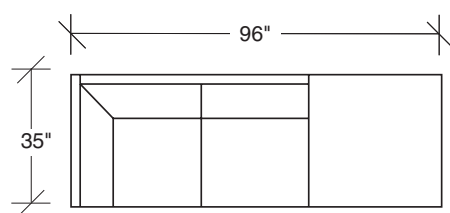

**1439-313**  
SOFA

**1439-303**  
SOFA

**1439-301**  
LAF SOFA

**1439-302**  
RAF SOFA

**1439-307**  
LAF / RIGHT CORNER SOFA

**1439-306**  
RAF / LEFT CORNER SOFA

**1439-327**  
LAF / RIGHT OTTOMAN SOFA

**1439-326**  
RAF / LEFT OTTOMAN SOFA

**1439-401**  
LEFT CHAISE

**1439-402**  
RIGHT CHAISE

**1439-513**  
STUDIO SOFA

## Blade 1439 - Series

Scale 1/4" = 1'0"

All upholstery sizes are approximate

**1439-200**  
ARMLESS LOVESEAT

**1439-103**  
CHAIR

**1439-000**  
OTTOMAN

**1439-201**  
LAF LOVESEAT

**1439-202**  
RAF LOVESEAT

## Blade 1439 - Series

Scale 1/4" = 1'0"  
All upholstery sizes are approximate

FOR ALTERNATIVE LEGS USE THESE SUFFIXES ON PRODUCT NUMBERS:

- PS for Polished Stainless Steel legs
- W for Walnut Veneer legs
- AC for Acrylic legs