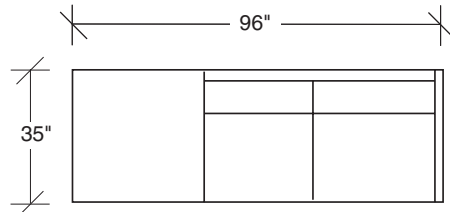

**1439-313**  
SOFA

**1439-303**  
SOFA

**1439-301**  
LAF SOFA

**1439-302**  
RAF SOFA

**1439-307**  
LAF / RIGHT CORNER SOFA

**1439-306**  
RAF / LEFT CORNER SOFA

**1439-327**  
LAF / RIGHT OTTOMAN SOFA

**1439-326**  
RAF / LEFT OTTOMAN SOFA

**1439-401**  
LEFT CHAISE

**1439-402**  
RIGHT CHAISE

**1439-513**  
STUDIO SOFA

## Blade 1439 - Series

Scale 1/4" = 1'0"

All upholstery sizes are approximate

**1439-200**  
ARMLESS LOVESEAT

**1439-103**  
CHAIR

**1439-000**  
OTTOMAN

**1439-201**  
LAF LOVESEAT

**1439-202**  
RAF LOVESEAT

## Blade 1439 - Series

Scale 1/4" = 1'0"  
All upholstery sizes are approximate

FOR ALTERNATIVE LEGS USE THESE SUFFIXES ON PRODUCT NUMBERS:

- PS for Polished Stainless Steel legs
- W for Walnut Veneer legs
- AC for Acrylic legs