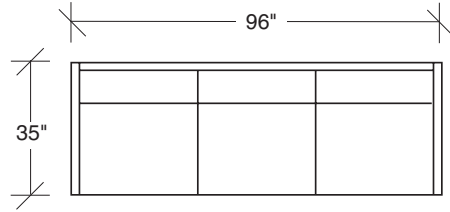

**1439-313**  
SOFA

**1439-303**  
SOFA

**1439-301**  
LAF SOFA

**1439-302**  
RAF SOFA

**1439-307**  
LAF / RIGHT CORNER SOFA

**1439-306**  
RAF / LEFT CORNER SOFA

**1439-327**  
LAF / RIGHT OTTOMAN SOFA

**1439-326**  
RAF / LEFT OTTOMAN SOFA

## Blade 1439 - Series

Scale 1/4" = 1'0"

All upholstery sizes are approximate

**1439-200**  
ARMLESS LOVESEAT

**1439-103**  
CHAIR

**1439-000**  
OTTOMAN

**1439-201**  
LAF LOVESEAT

**1439-202**  
RAF LOVESEAT

## Blade 1439 - Series

Scale 1/4" = 1'0"  
All upholstery sizes are approximate

FOR ALTERNATIVE LEGS USE THESE SUFFIXES ON PRODUCT NUMBERS:

- PS for Polished Stainless Steel legs
- W for Walnut Veneer legs
- AC for Acrylic legs