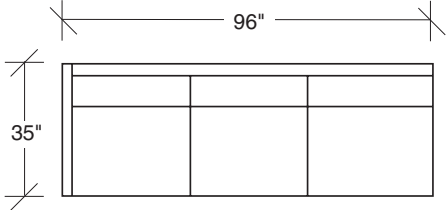

**1439-313**  
SOFA

**1439-303**  
SOFA

**1439-301**  
LAF SOFA

**1439-302**  
RAF SOFA

**1439-307**  
LAF / RIGHT CORNER SOFA

**1439-306**  
RAF / LEFT CORNER SOFA

**1439-327**  
LAF / RIGHT OTTOMAN SOFA

**1439-326**  
RAF / LEFT OTTOMAN SOFA

**1439-401**  
LEFT CHAISE

**1439-402**  
RIGHT CHAISE

**1439-513**  
STUDIO SOFA

## Blade 1439 - Series

Scale 1/4" = 1'0"

All upholstery sizes are approximate

**1439-200**  
ARMLESS LOVESEAT

**1439-103**  
CHAIR

**1439-000**  
OTTOMAN

**1439-201**  
LAF LOVESEAT

**1439-202**  
RAF LOVESEAT

## Blade 1439 - Series

Scale 1/4" = 1'0"  
All upholstery sizes are approximate

FOR ALTERNATIVE LEGS USE THESE SUFFIXES ON PRODUCT NUMBERS:

- PS for Polished Stainless Steel legs
- W for Walnut Veneer legs
- AC for Acrylic legs