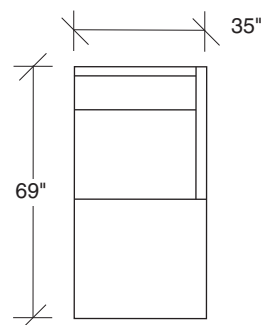

## Blade 1439 - Series

Scale 1/4" = 1'0"

All upholstery sizes are approximate

**1439-200**  
ARMLESS LOVESEAT

**1439-103**  
CHAIR

**1439-000**  
OTTOMAN

**1439-201**  
LAF LOVESEAT

**1439-202**  
RAF LOVESEAT

**1439-227**  
LAF CHAIR / RIGHT OTTOMAN

**1439-226**  
RAF CHAIR / LEFT OTTOMAN

**1439-207**  
ARMLESS CHAIR / RIGHT OTTOMAN

**1439-206**  
ARMLESS CHAIR / LEFT OTTOMAN

**1439-003**  
OTTOMAN - BENCH  
(16 in. high)

**1439-004**  
OTTOMAN - BENCH  
(18 in. high)

**1439-405**  
LAF CHAISE

**1439-404**  
RAF CHAISE

## Blade 1439 - Series

Scale 1/4" = 1'0"  
All upholstery sizes are approximate

FOR ALTERNATIVE LEGS USE THESE SUFFIXES ON PRODUCT NUMBERS:

- PS for Polished Stainless Steel legs
- W for Walnut Veneer legs
- AC for Acrylic legs