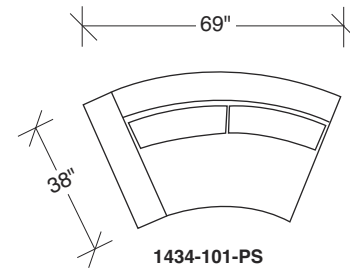

1434-101-PS
LAF CHAIR