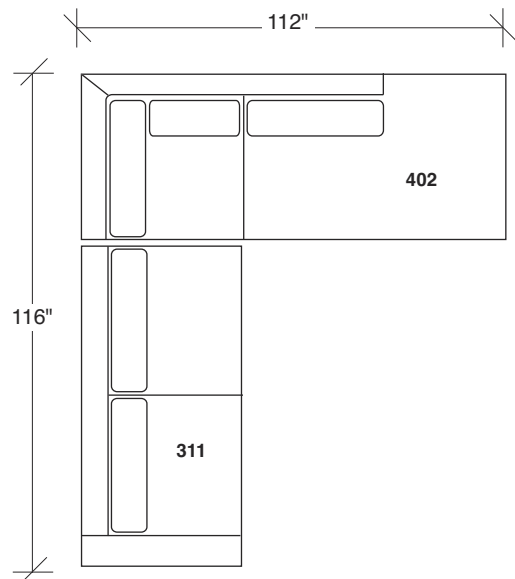

FOR ALTERNATIVE LEGS,
USE THESE SUFFIXES ON PRODUCT NUMBERS

- -PS for polished stainless steel legs (Cool Clip 2 or Cool Clip)
- -B for brushed bronze legs (Toasted Clip 2 or Toasted Clip)
- -AC for acrylic legs (Ice Clip 2 or Ice Clip)

No. 1434 is single back cushion Clip 2 series (shown).
No. 1433 is double back cushion Clip series.

No. 1434 and No. 1433 standard with spring-down
seat cushions.

Cool Clip 2 1434 - Series

Scale 1/4" = 1'0"
All upholstery sizes are approximate