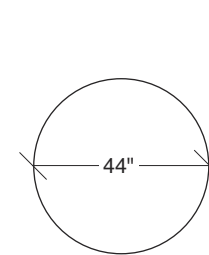

1434-102-PS
RAF CHAIR

1434-212-PS
RAF SOFA

1434-213-PS
LEFT CHAISE

1434-308-PS
SOFA

1434-214-PS
RIGHT CHAISE

1434-000-PS
TABLE OTTOMAN

1434-004-PS
OTTOMAN

Cool Clip 2 1434 - Series

Scale 1/4" = 1'0"
All upholstery sizes are approximate