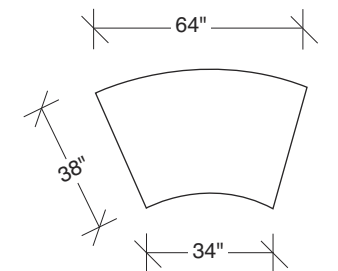

W 90 D 38 H 30 in.
Seat depth 23 in. | Seat height 19 in.

Base and legs: Polished stainless steel. Throw pillows optional. Must specify.

No. 1434-000-PS Table Ottoman (44 inches in diameter)

1434-313-PS
SOFA

1434-102-PS
RAF CHAIR

1434-212-PS
RAF SOFA

1434-213-PS
LEFT CHAISE

1434-308-PS
SOFA

1434-214-PS
RIGHT CHAISE

1434-000-PS
TABLE OTTOMAN

1434-004-PS
OTTOMAN

Cool Clip 2 1434 - Series

Scale 1/4" = 1'0"
All upholstery sizes are approximate