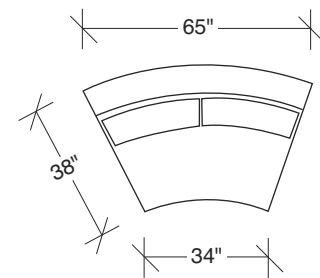

1434-100-PS
ARMLESS CHAIR