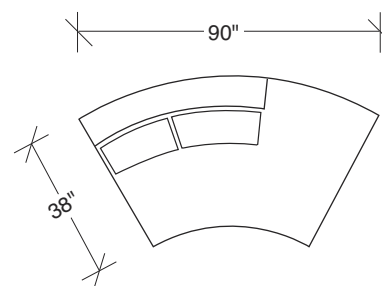

W 90 D 38 H 30 in.
Seat depth 23 in. | Seat height 19 in.

Base and legs: Polished stainless steel. Throw pillows optional. Must specify.

No. 1434-000-PS Table Ottoman (44 inches in diameter)

1434-313-PS
SOFA

1434-102-PS
RAF CHAIR

1434-212-PS
RAF SOFA

1434-213-PS
LEFT CHAISE

1434-308-PS
SOFA

1434-214-PS
RIGHT CHAISE

1434-000-PS
TABLE OTTOMAN

1434-004-PS
OTTOMAN

Cool Clip 2 1434 - Series

Scale 1/4" = 1'0"
All upholstery sizes are approximate