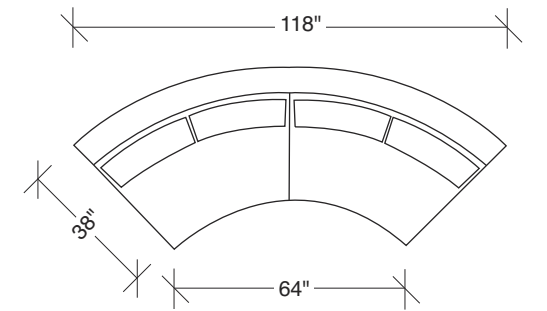

1434-210-PS
ARMLESS SOFA