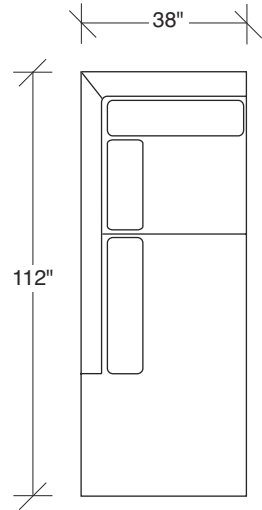

Cool Clip 2

No. 1434-213-PS LEFT CHAISE

W 90 D 38 H 30 in.
Seat depth 23 in. | Seat height 19 in.

No. 1434-100-PS ARMLESS CHAIR

W 65 D 38 H 30 in.
Seat depth 23 in. | Seat height 19 in.

No. 1434-214-PS RIGHT CHAISE

W 90 D 38 H 30 in.
Seat depth 23 in. | Seat height 19 in.

Base and legs: Polished stainless steel. Throw pillows optional. Must specify.

No. 1434-000-PS Table Ottoman (44 inches in diameter)

1434-313-PS
SOFA

1434-311-PS
LAF SOFA

1434-312-PS
RAF SOFA

1434-100-PS
ARMLESS CHAIR

1434-210-PS
ARMLESS SOFA

1434-401-PS
LEFT CHAISE

1434-402-PS
RIGHT CHAISE

FOR ALTERNATIVE LEGS,
USE THESE SUFFIXES ON PRODUCT NUMBERS

- PS for polished stainless steel legs (Cool Clip 2 or Cool Clip)
- B for brushed bronze legs (Toasted Clip 2 or Toasted Clip)
- AC for acrylic legs (Ice Clip 2 or Ice Clip)

Scale 1/4" = 1'0"
All upholstery sizes are approximate