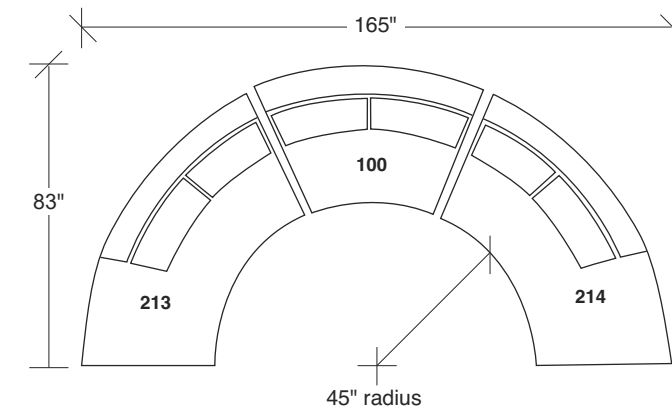

Cool Clip 2

No. 1434-213-PS LEFT CHAISE

W 90 D 38 H 30 in.
Seat depth 23 in. | Seat height 19 in.

No. 1434-100-PS ARMLESS CHAIR

W 65 D 38 H 30 in.
Seat depth 23 in. | Seat height 19 in.

No. 1434-214-PS RIGHT CHAISE

W 90 D 38 H 30 in.
Seat depth 23 in. | Seat height 19 in.

Base and legs: Polished stainless steel. Throw pillows optional. Must specify.

No. 1434-000-PS Table Ottoman (44 inches in diameter)

1434-313-PS
SOFA

Scale 1/4" = 1'0"
All upholstery sizes are approximate