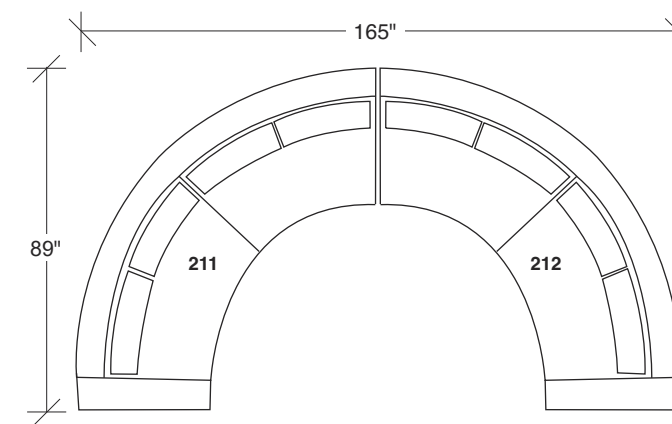

Cool Clip 2

No. 1434-213-PS LEFT CHAISE

W 90 D 38 H 30 in.
Seat depth 23 in. | Seat height 19 in.

No. 1434-100-PS ARMLESS CHAIR

W 65 D 38 H 30 in.
Seat depth 23 in. | Seat height 19 in.

No. 1434-214-PS RIGHT CHAISE

W 90 D 38 H 30 in.
Seat depth 23 in. | Seat height 19 in.

Base and legs: Polished stainless steel. Throw pillows optional. Must specify.

No. 1434-000-PS Table Ottoman (44 inches in diameter)

1434-313-PS
SOFA

Scale 1/4" = 1'0"
All upholstery sizes are approximate