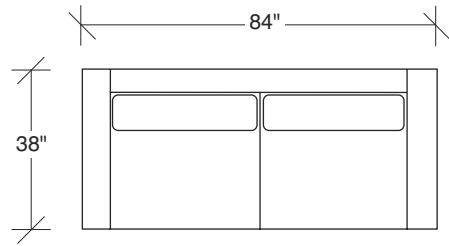

Cool Clip 2

No. 1434-213-PS LEFT CHAISE

W 90 D 38 H 30 in.
Seat depth 23 in. | Seat height 19 in.

No. 1434-100-PS ARMLESS CHAIR

W 65 D 38 H 30 in.
Seat depth 23 in. | Seat height 19 in.

No. 1434-214-PS RIGHT CHAISE

W 90 D 38 H 30 in.
Seat depth 23 in. | Seat height 19 in.

Base and legs: Polished stainless steel. Throw pillows optional. Must specify.

No. 1434-000-PS Table Ottoman (44 inches in diameter)

1434-313-PS
SOFA

Scale 1/4" = 1'0"
All upholstery sizes are approximate