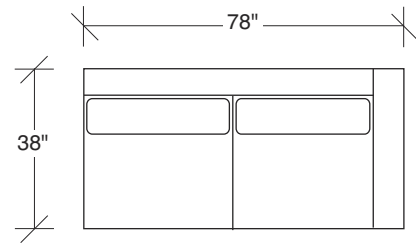

1434-312-PS
RAF SOFA