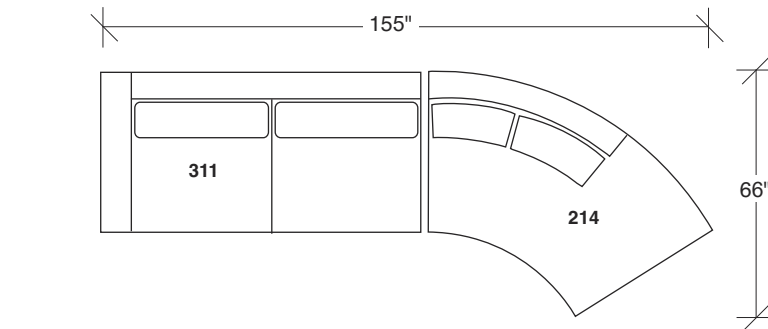

FOR ALTERNATIVE LEGS,
USE THESE SUFFIXES ON PRODUCT NUMBERS

- -PS for polished stainless steel legs (Cool Clip 2 or Cool Clip)
- -B for brushed bronze legs (Toasted Clip 2 or Toasted Clip)
- -AC for acrylic legs (Ice Clip 2 or Ice Clip)

No. 1434 is single back cushion Clip 2 series (shown).
No. 1433 is double back cushion Clip series.

No. 1434 and No. 1433 standard with spring-down
seat cushions.

Cool Clip 2 1434 - Series

Scale 1/4" = 1'0"
All upholstery sizes are approximate