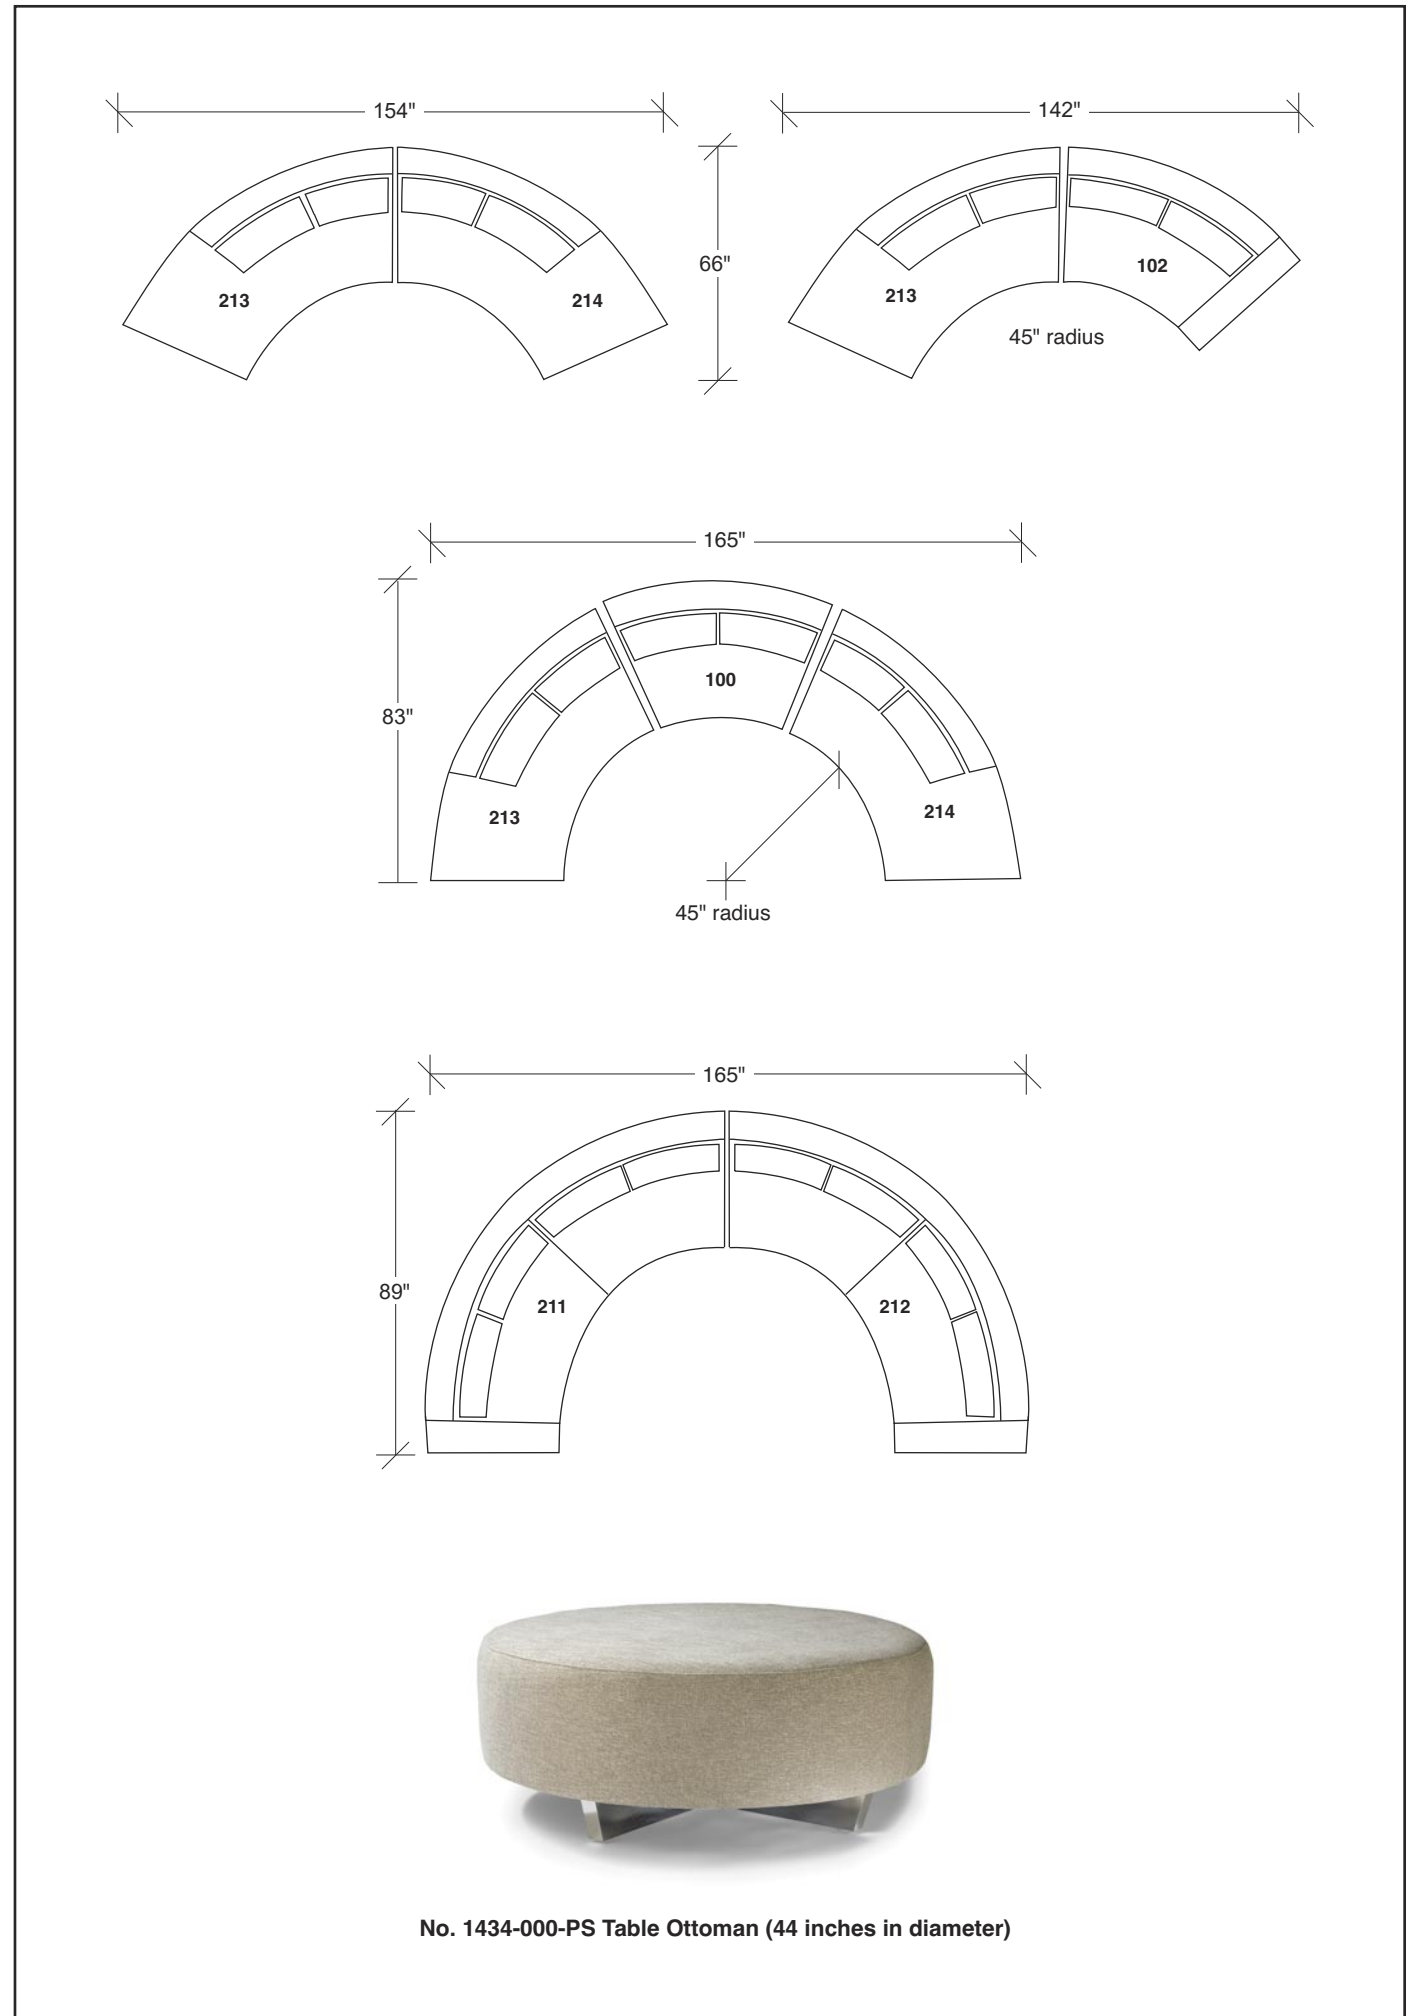

Cool Clip 2

No. 1434-213-PS LEFT CHAISE

W 90 D 38 H 30 in.
Seat depth 23 in. | Seat height 19 in.

No. 1434-100-PS ARMLESS CHAIR

W 65 D 38 H 30 in.
Seat depth 23 in. | Seat height 19 in.

No. 1434-214-PS RIGHT CHAISE

W 90 D 38 H 30 in.
Seat depth 23 in. | Seat height 19 in.

Base and legs: Polished stainless steel. Throw pillows optional. Must specify.

No. 1434-000-PS Table Ottoman (44 inches in diameter)

1434-313-PS
SOFA

Scale 1/4" = 1'0"
All upholstery sizes are approximate