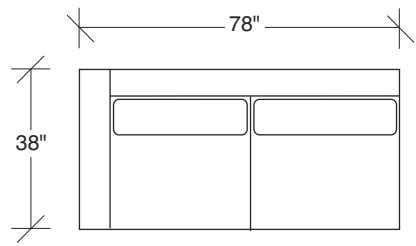

Cool Clip 2

No. 1434-213-PS LEFT CHAISE

W 90 D 38 H 30 in.
Seat depth 23 in. | Seat height 19 in.

No. 1434-100-PS ARMLESS CHAIR

W 65 D 38 H 30 in.
Seat depth 23 in. | Seat height 19 in.

No. 1434-214-PS RIGHT CHAISE

W 90 D 38 H 30 in.
Seat depth 23 in. | Seat height 19 in.

Base and legs: Polished stainless steel. Throw pillows optional. Must specify.

No. 1434-000-PS Table Ottoman (44 inches in diameter)

1434-313-PS
SOFA

Scale 1/4" = 1'0"
All upholstery sizes are approximate