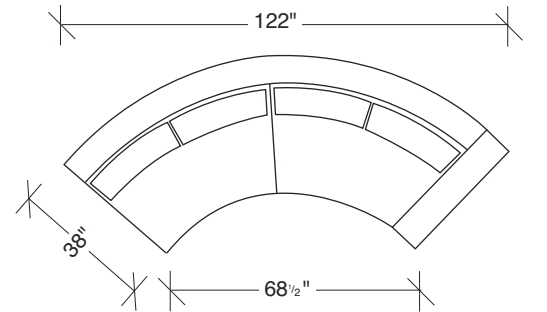

1434-212-PS
RAF SOFA