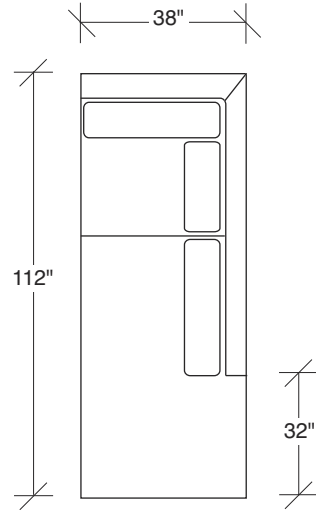

1434-402-PS
RIGHT CHAISE

FOR ALTERNATIVE LEGS,
USE THESE SUFFIXES ON PRODUCT NUMBERS

- -PS for polished stainless steel legs (Cool Clip 2 or Cool Clip)
- -B for brushed bronze legs (Toasted Clip 2 or Toasted Clip)
- -AC for acrylic legs (Ice Clip 2 or Ice Clip)

No. 1434 is single back cushion Clip 2 series (shown).
No. 1433 is double back cushion Clip series.

No. 1434 and No. 1433 standard with spring-down
seat cushions.