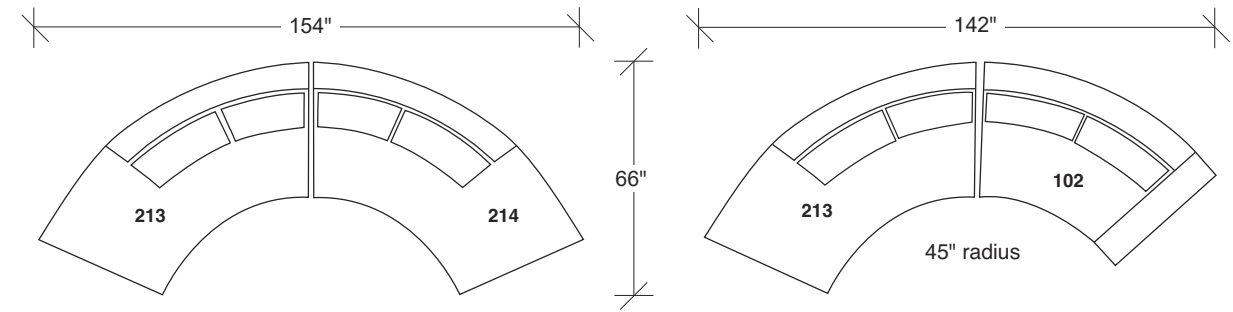

Cool Clip 2

No. 1434-213-PS LEFT CHAISE

W 90 D 38 H 30 in.
Seat depth 23 in. | Seat height 19 in.

No. 1434-100-PS ARMLESS CHAIR

W 65 D 38 H 30 in.
Seat depth 23 in. | Seat height 19 in.

No. 1434-214-PS RIGHT CHAISE

W 90 D 38 H 30 in.
Seat depth 23 in. | Seat height 19 in.

Base and legs: Polished stainless steel. Throw pillows optional. Must specify.

No. 1434-000-PS Table Ottoman (44 inches in diameter)

1434-313-PS
SOFA

Scale 1/4" = 1'0"
All upholstery sizes are approximate