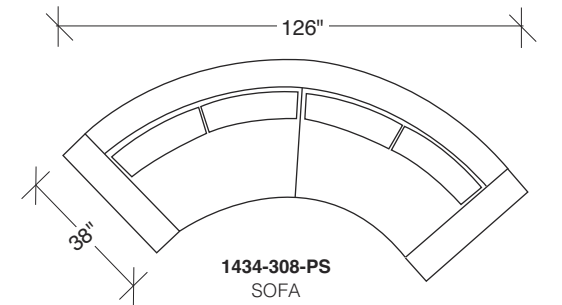

FOR ALTERNATIVE LEGS,
USE THESE SUFFIXES ON PRODUCT NUMBERS

- -PS for polished stainless steel legs (Cool Clip 2 or Cool Clip)
- -B for brushed bronze legs (Toasted Clip 2 or Toasted Clip)
- -AC for acrylic legs (Ice Clip 2 or Ice Clip)

No. 1434 is single back cushion Clip 2 series (shown).
No. 1433 is double back cushion Clip series.

No. 1434 and No. 1433 standard with spring-down
seat cushions.

Cool Clip 2 1434 - Series

Scale 1/4" = 1'0"
All upholstery sizes are approximate