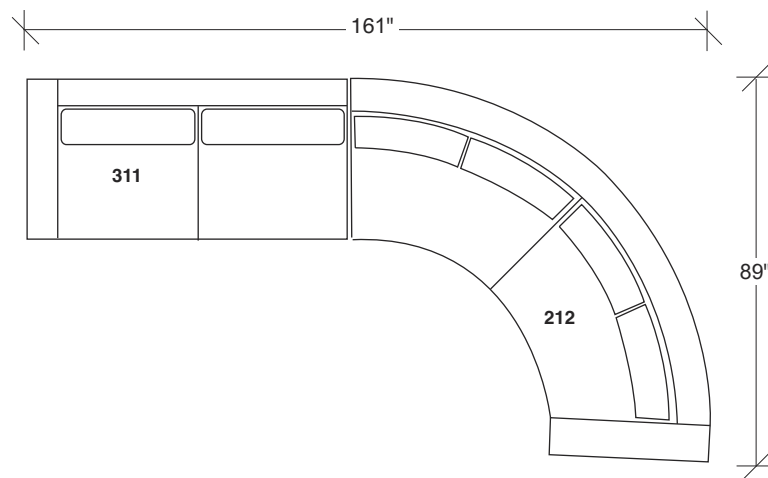

FOR ALTERNATIVE LEGS,
USE THESE SUFFIXES ON PRODUCT NUMBERS

- -PS for polished stainless steel legs (Cool Clip 2 or Cool Clip)
- -B for brushed bronze legs (Toasted Clip 2 or Toasted Clip)
- -AC for acrylic legs (Ice Clip 2 or Ice Clip)

No. 1434 is single back cushion Clip 2 series (shown).
No. 1433 is double back cushion Clip series.

No. 1434 and No. 1433 standard with spring-down
seat cushions.

Cool Clip 2 1434 - Series

Scale 1/4" = 1'0"
All upholstery sizes are approximate