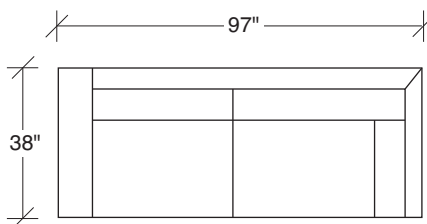

Manolo

No. 1339-311-B LAF SOFA

W 87½ D 38 H 31 in.

Seat depth 24 in.

Seat height 17 in.

Arm height 26½ in.

Arm width 6 in.

No. 1339-306-B RAF-LEFT CORNER SOFA

W 97 D 38 H 31 in.

Seat depth 24 in.

Seat height 17 in.

Arm height 26½ in.

Arm width 6 in.

Height to top of back cushion 34 in. approx.

Legs brushed bronze. Throw pillows optional. Must specify.

corner back leg detail

1339-303-B
SOFA

1339-313-B
SOFA

1339-312-B
RAF - SOFA

1339-401-B
LEFT CHAISE

1339-402-B
RIGHT CHAISE

1339-103-B
CHAIR

1339-414-B
LEFT CHAISE

1339-415-B
RIGHT CHAISE

1339-311-B
LAF - SOFA

1339-307-B
LAF - RIGHT HI CORNER

1339-306-B
RAF - LEFT HI CORNER

1339-302-B
RAF SOFA

1339-301-B
LAF SOFA

1339-000-B
OTTOMAN

Manolo
1339-B Series

Scale 1/4" = 1'0"
All upholstery sizes are approximate