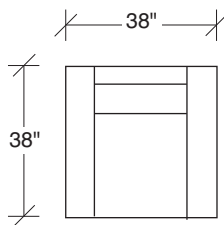

Manolo

No. 1339-311-B LAF SOFA

W 87½ D 38 H 31 in.

Seat depth 24 in.

Seat height 17 in.

Arm height 26½ in.

Arm width 6 in.

No. 1339-306-B RAF-LEFT CORNER SOFA

W 97 D 38 H 31 in.

Seat depth 24 in.

Seat height 17 in.

Arm height 26½ in.

Arm width 6 in.

Height to top of back cushion 34 in. approx.

Legs brushed bronze. Throw pillows optional. Must specify.

corner back leg detail

1339-303-B
SOFA

1339-313-B
SOFA

1339-312-B
RAF - SOFA

1339-401-B
LEFT CHAISE

1339-402-B
RIGHT CHAISE

1339-103-B
CHAIR

1339-414-B
LEFT CHAISE

1339-415-B
RIGHT CHAISE

1339-311-B
LAF - SOFA

1339-307-B
LAF - RIGHT HI CORNER

1339-306-B
RAF - LEFT HI CORNER

1339-302-B
RAF SOFA

1339-301-B
LAF SOFA

1339-000-B
OTTOMAN

Manolo
1339-B Series

Scale 1/4" = 1'0"
All upholstery sizes are approximate