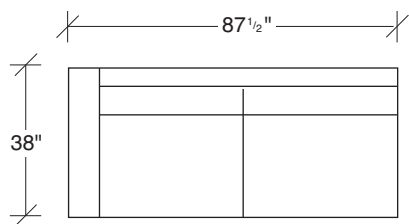

Manolo

No. 1339-311-B LAF SOFA

W 87½ D 38 H 31 in.

Seat depth 24 in.

Seat height 17 in.

Arm height 26½ in.

Arm width 6 in.

No. 1339-306-B RAF-LEFT CORNER SOFA

W 97 D 38 H 31 in.

Seat depth 24 in.

Seat height 17 in.

Arm height 26½ in.

Arm width 6 in.

Height to top of back cushion 34 in. approx.

Legs brushed bronze. Throw pillows optional. Must specify.

corner back leg detail

1339-303-B
SOFA

1339-313-B
SOFA

1339-312-B
RAF - SOFA

1339-401-B
LEFT CHAISE

1339-402-B
RIGHT CHAISE

1339-103-B
CHAIR

1339-414-B
LEFT CHAISE

1339-415-B
RIGHT CHAISE

1339-311-B
LAF - SOFA

1339-307-B
LAF - RIGHT HI CORNER

1339-306-B
RAF - LEFT HI CORNER

1339-302-B
RAF SOFA

1339-301-B
LAF SOFA

1339-000-B
OTTOMAN

Manolo
1339-B Series

Scale 1/4" = 1'0"
All upholstery sizes are approximate