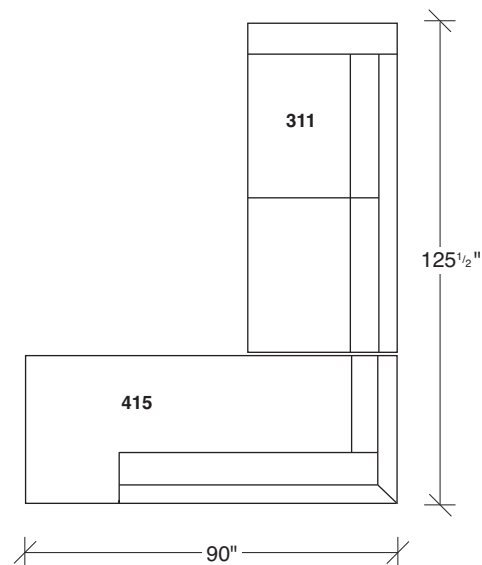

Manolo

No. 1339-311-B LAF SOFA

W 87½ D 38 H 31 in.

Seat depth 24 in.

Seat height 17 in.

Arm height 26½ in.

Arm width 6 in.

No. 1339-306-B RAF-LEFT CORNER SOFA

W 97 D 38 H 31 in.

Seat depth 24 in.

Seat height 17 in.

Arm height 26½ in.

Arm width 6 in.

Height to top of back cushion 34 in. approx.

Legs brushed bronze. Throw pillows optional. Must specify.

corner back leg detail

1339-303-B
SOFA

1339-313-B
SOFA

1339-312-B
RAF - SOFA

1339-401-B
LEFT CHAISE

1339-402-B
RIGHT CHAISE

1339-103-B
CHAIR

1339-414-B
LEFT CHAISE

1339-415-B
RIGHT CHAISE

1339-311-B
LAF - SOFA

1339-307-B
LAF - RIGHT HI CORNER

1339-306-B
RAF - LEFT HI CORNER

1339-302-B
RAF SOFA

1339-301-B
LAF SOFA

1339-000-B
OTTOMAN

Manolo
1339-B Series

Scale 1/4" = 1'0"
All upholstery sizes are approximate