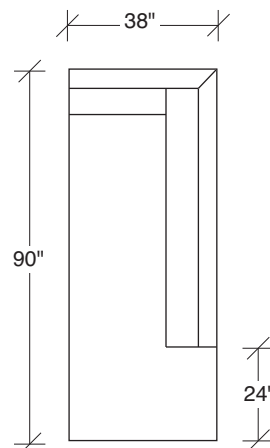

Manolo

No. 1339-311-B LAF SOFA

W 87½ D 38 H 31 in.

Seat depth 24 in.

Seat height 17 in.

Arm height 26½ in.

Arm width 6 in.

No. 1339-306-B RAF-LEFT CORNER SOFA

W 97 D 38 H 31 in.

Seat depth 24 in.

Seat height 17 in.

Arm height 26½ in.

Arm width 6 in.

Height to top of back cushion 34 in. approx.

Legs brushed bronze. Throw pillows optional. Must specify.

corner back leg detail

1339-303-B
SOFA

1339-313-B
SOFA

1339-312-B
RAF - SOFA

1339-401-B
LEFT CHAISE

1339-402-B
RIGHT CHAISE

1339-103-B
CHAIR

1339-414-B
LEFT CHAISE

1339-415-B
RIGHT CHAISE

1339-311-B
LAF - SOFA

1339-307-B
LAF - RIGHT HI CORNER

1339-306-B
RAF - LEFT HI CORNER

1339-302-B
RAF SOFA

1339-301-B
LAF SOFA

1339-000-B
OTTOMAN

Manolo
1339-B Series

Scale 1/4" = 1'0"
All upholstery sizes are approximate