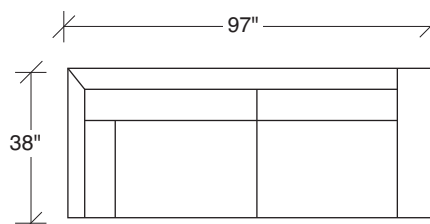

Manolo

No. 1339-311-B LAF SOFA

W 87½ D 38 H 31 in.

Seat depth 24 in.

Seat height 17 in.

Arm height 26½ in.

Arm width 6 in.

No. 1339-306-B RAF-LEFT CORNER SOFA

W 97 D 38 H 31 in.

Seat depth 24 in.

Seat height 17 in.

Arm height 26½ in.

Arm width 6 in.

Height to top of back cushion 34 in. approx.

Legs brushed bronze. Throw pillows optional. Must specify.

corner back leg detail

1339-303-B
SOFA

1339-313-B
SOFA

1339-312-B
RAF - SOFA

1339-401-B
LEFT CHAISE

1339-402-B
RIGHT CHAISE

1339-103-B
CHAIR

1339-414-B
LEFT CHAISE

1339-415-B
RIGHT CHAISE

1339-311-B
LAF - SOFA

1339-307-B
LAF - RIGHT HI CORNER

1339-306-B
RAF - LEFT HI CORNER

1339-302-B
RAF SOFA

1339-301-B
LAF SOFA

1339-000-B
OTTOMAN

Manolo
1339-B Series

Scale 1/4" = 1'0"
All upholstery sizes are approximate