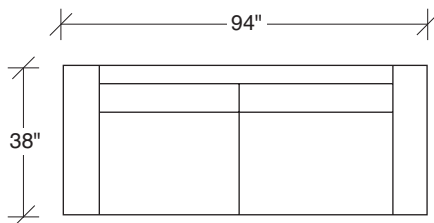

1339-313-B
SOFA