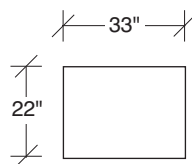

Manolo

No. 1339-311-B LAF SOFA

W 87½ D 38 H 31 in.

Seat depth 24 in.

Seat height 17 in.

Arm height 26½ in.

Arm width 6 in.

No. 1339-306-B RAF-LEFT CORNER SOFA

W 97 D 38 H 31 in.

Seat depth 24 in.

Seat height 17 in.

Arm height 26½ in.

Arm width 6 in.

Height to top of back cushion 34 in. approx.

Legs brushed bronze. Throw pillows optional. Must specify.

corner back leg detail

1339-303-B
SOFA

1339-313-B
SOFA

1339-312-B
RAF - SOFA

1339-401-B
LEFT CHAISE

1339-402-B
RIGHT CHAISE

1339-103-B
CHAIR

1339-414-B
LEFT CHAISE

1339-415-B
RIGHT CHAISE

1339-311-B
LAF - SOFA

1339-307-B
LAF - RIGHT HI CORNER

1339-306-B
RAF - LEFT HI CORNER

1339-302-B
RAF SOFA

1339-301-B
LAF SOFA

1339-000-B
OTTOMAN

Manolo
1339-B Series

Scale 1/4" = 1'0"
All upholstery sizes are approximate