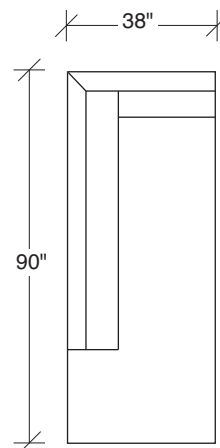

Manolo

No. 1339-311-B LAF SOFA

W 87½ D 38 H 31 in.

Seat depth 24 in.

Seat height 17 in.

Arm height 26½ in.

Arm width 6 in.

No. 1339-306-B RAF-LEFT CORNER SOFA

W 97 D 38 H 31 in.

Seat depth 24 in.

Seat height 17 in.

Arm height 26½ in.

Arm width 6 in.

Height to top of back cushion 34 in. approx.

Legs brushed bronze. Throw pillows optional. Must specify.

corner back leg detail

1339-303-B
SOFA

1339-313-B
SOFA

1339-312-B
RAF - SOFA

1339-401-B
LEFT CHAISE

1339-402-B
RIGHT CHAISE

1339-103-B
CHAIR

1339-414-B
LEFT CHAISE

1339-415-B
RIGHT CHAISE

1339-311-B
LAF - SOFA

1339-307-B
LAF - RIGHT HI CORNER

1339-306-B
RAF - LEFT HI CORNER

1339-302-B
RAF SOFA

1339-301-B
LAF SOFA

1339-000-B
OTTOMAN

Manolo
1339-B Series

Scale 1/4" = 1'0"
All upholstery sizes are approximate