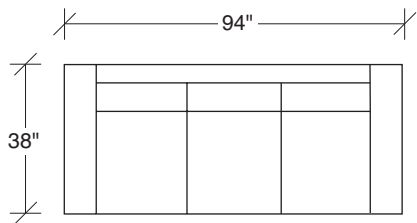

Manolo

No. 1339-311-B LAF SOFA

W 87½ D 38 H 31 in.

Seat depth 24 in.

Seat height 17 in.

Arm height 26½ in.

Arm width 6 in.

No. 1339-306-B RAF-LEFT CORNER SOFA

W 97 D 38 H 31 in.

Seat depth 24 in.

Seat height 17 in.

Arm height 26½ in.

Arm width 6 in.

Height to top of back cushion 34 in. approx.

Legs brushed bronze. Throw pillows optional. Must specify.

corner back leg detail

1339-311-B
LAF - SOFA

1339-307-B
LAF - RIGHT HI CORNER

1339-306-B
RAF - LEFT HI CORNER

1339-302-B
RAF SOFA

1339-301-B
LAF SOFA

1339-000-B
OTTOMAN

Manolo
1339-B Series

Scale 1/4" = 1'0"
All upholstery sizes are approximate