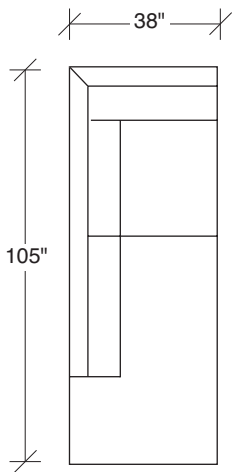

Manolo

No. 1339-311-B LAF SOFA

W 87½ D 38 H 31 in.

Seat depth 24 in.

Seat height 17 in.

Arm height 26½ in.

Arm width 6 in.

No. 1339-306-B RAF-LEFT CORNER SOFA

W 97 D 38 H 31 in.

Seat depth 24 in.

Seat height 17 in.

Arm height 26½ in.

Arm width 6 in.

Height to top of back cushion 34 in. approx.

Legs brushed bronze. Throw pillows optional. Must specify.

corner back leg detail

1339-303-B
SOFA

1339-313-B
SOFA

1339-312-B
RAF - SOFA

1339-401-B
LEFT CHAISE

1339-402-B
RIGHT CHAISE

1339-103-B
CHAIR

1339-414-B
LEFT CHAISE

1339-415-B
RIGHT CHAISE

1339-311-B
LAF - SOFA

1339-307-B
LAF - RIGHT HI CORNER

1339-306-B
RAF - LEFT HI CORNER

1339-302-B
RAF SOFA

1339-301-B
LAF SOFA

1339-000-B
OTTOMAN

Manolo
1339-B Series

Scale 1/4" = 1'0"
All upholstery sizes are approximate