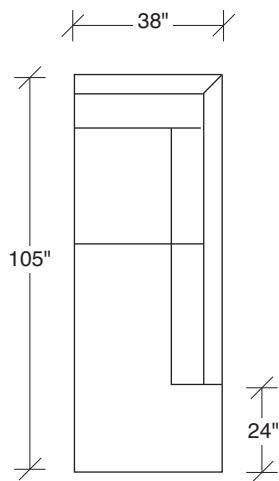

Manolo

No. 1339-311-B LAF SOFA

W 87½ D 38 H 31 in.

Seat depth 24 in.

Seat height 17 in.

Arm height 26½ in.

Arm width 6 in.

No. 1339-306-B RAF-LEFT CORNER SOFA

W 97 D 38 H 31 in.

Seat depth 24 in.

Seat height 17 in.

Arm height 26½ in.

Arm width 6 in.

Height to top of back cushion 34 in. approx.

Legs brushed bronze. Throw pillows optional. Must specify.

corner back leg detail

1339-303-B
SOFA

1339-313-B
SOFA

1339-312-B
RAF - SOFA

1339-401-B
LEFT CHAISE

1339-402-B
RIGHT CHAISE

1339-103-B
CHAIR

1339-414-B
LEFT CHAISE

1339-415-B
RIGHT CHAISE

1339-311-B
LAF - SOFA

1339-307-B
LAF - RIGHT HI CORNER

1339-306-B
RAF - LEFT HI CORNER

1339-302-B
RAF SOFA

1339-301-B
LAF SOFA

1339-000-B
OTTOMAN

Manolo
1339-B Series

Scale 1/4" = 1'0"
All upholstery sizes are approximate