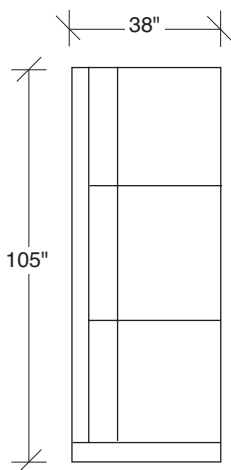

Manolo

No. 1339-311-B LAF SOFA

W 87½ D 38 H 31 in.

Seat depth 24 in.

Seat height 17 in.

Arm height 26½ in.

Arm width 6 in.

No. 1339-306-B RAF-LEFT CORNER SOFA

W 97 D 38 H 31 in.

Seat depth 24 in.

Seat height 17 in.

Arm height 26½ in.

Arm width 6 in.

Height to top of back cushion 34 in. approx.

Legs brushed bronze. Throw pillows optional. Must specify.

corner back leg detail

1339-303-B
SOFA

1339-313-B
SOFA

1339-312-B
RAF - SOFA

1339-401-B
LEFT CHAISE

1339-402-B
RIGHT CHAISE

1339-103-B
CHAIR

1339-414-B
LEFT CHAISE

1339-415-B
RIGHT CHAISE

1339-311-B
LAF - SOFA

1339-307-B
LAF - RIGHT HI CORNER

1339-306-B
RAF - LEFT HI CORNER

1339-302-B
RAF SOFA

1339-301-B
LAF SOFA

1339-000-B
OTTOMAN

Manolo
1339-B Series

Scale 1/4" = 1'0"
All upholstery sizes are approximate