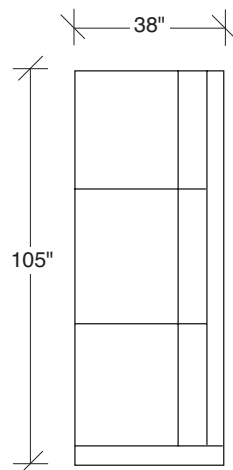

Manolo

No. 1339-311-B LAF SOFA

W 87½ D 38 H 31 in.

Seat depth 24 in.

Seat height 17 in.

Arm height 26½ in.

Arm width 6 in.

No. 1339-306-B RAF-LEFT CORNER SOFA

W 97 D 38 H 31 in.

Seat depth 24 in.

Seat height 17 in.

Arm height 26½ in.

Arm width 6 in.

Height to top of back cushion 34 in. approx.

Legs brushed bronze. Throw pillows optional. Must specify.

corner back leg detail

1339-303-B
SOFA

1339-313-B
SOFA

1339-312-B
RAF - SOFA

1339-401-B
LEFT CHAISE

1339-402-B
RIGHT CHAISE

1339-103-B
CHAIR

1339-414-B
LEFT CHAISE

1339-415-B
RIGHT CHAISE

1339-311-B
LAF - SOFA

1339-307-B
LAF - RIGHT HI CORNER

1339-306-B
RAF - LEFT HI CORNER

1339-302-B
RAF SOFA

1339-301-B
LAF SOFA

1339-000-B
OTTOMAN

Manolo
1339-B Series

Scale 1/4" = 1'0"
All upholstery sizes are approximate