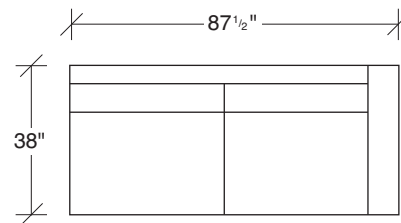

corner back leg detail

1339-312-B
RAF - SOFA