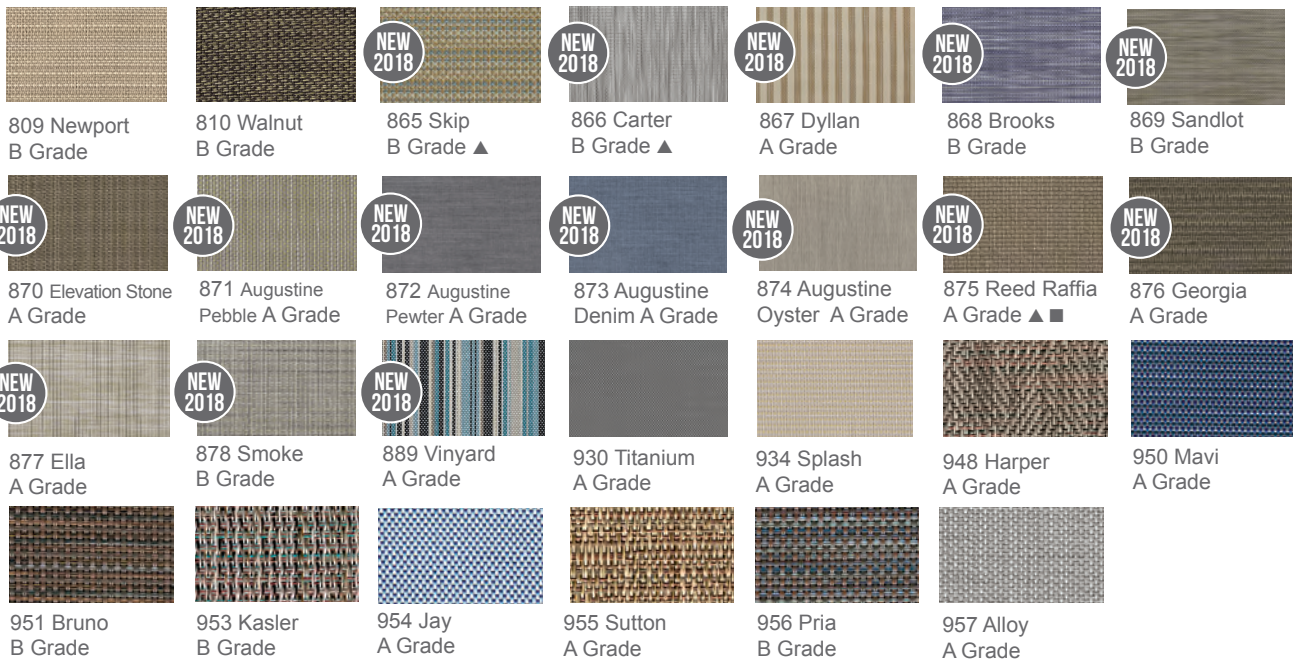

CUSHION FABRIC SELECTION

Fabric Selection for Cushion Furniture, Padded Sling, Drape and Market Umbrellas (Some Restrictions Apply)