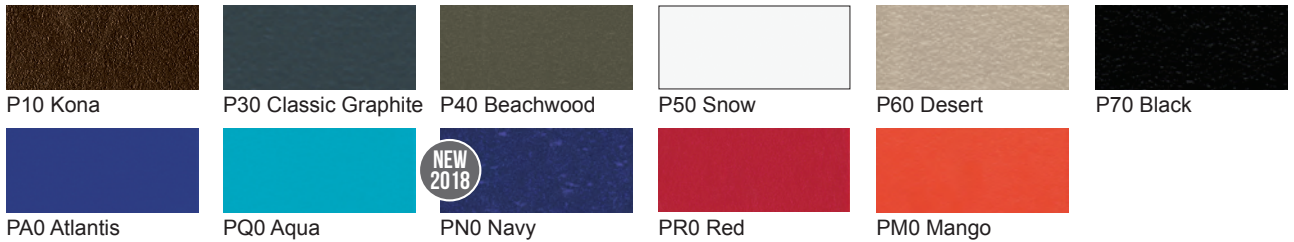

FRAME FINISH SELECTION

Powder Coat Frame Colors

Marine Grade Polymer Frame Colors

The Bright MGP colors are only available in the following collections: Bazza MGP/Aluminum Bench, Jetset MGP/Aluminum, Adirondack MGP, Plymouth Bay MGP/Aluminum Bench, Bazza Sling, select MGP tables, MGP Top Fire Tables, Storage Boxes and Towel/Trash Receptacle.