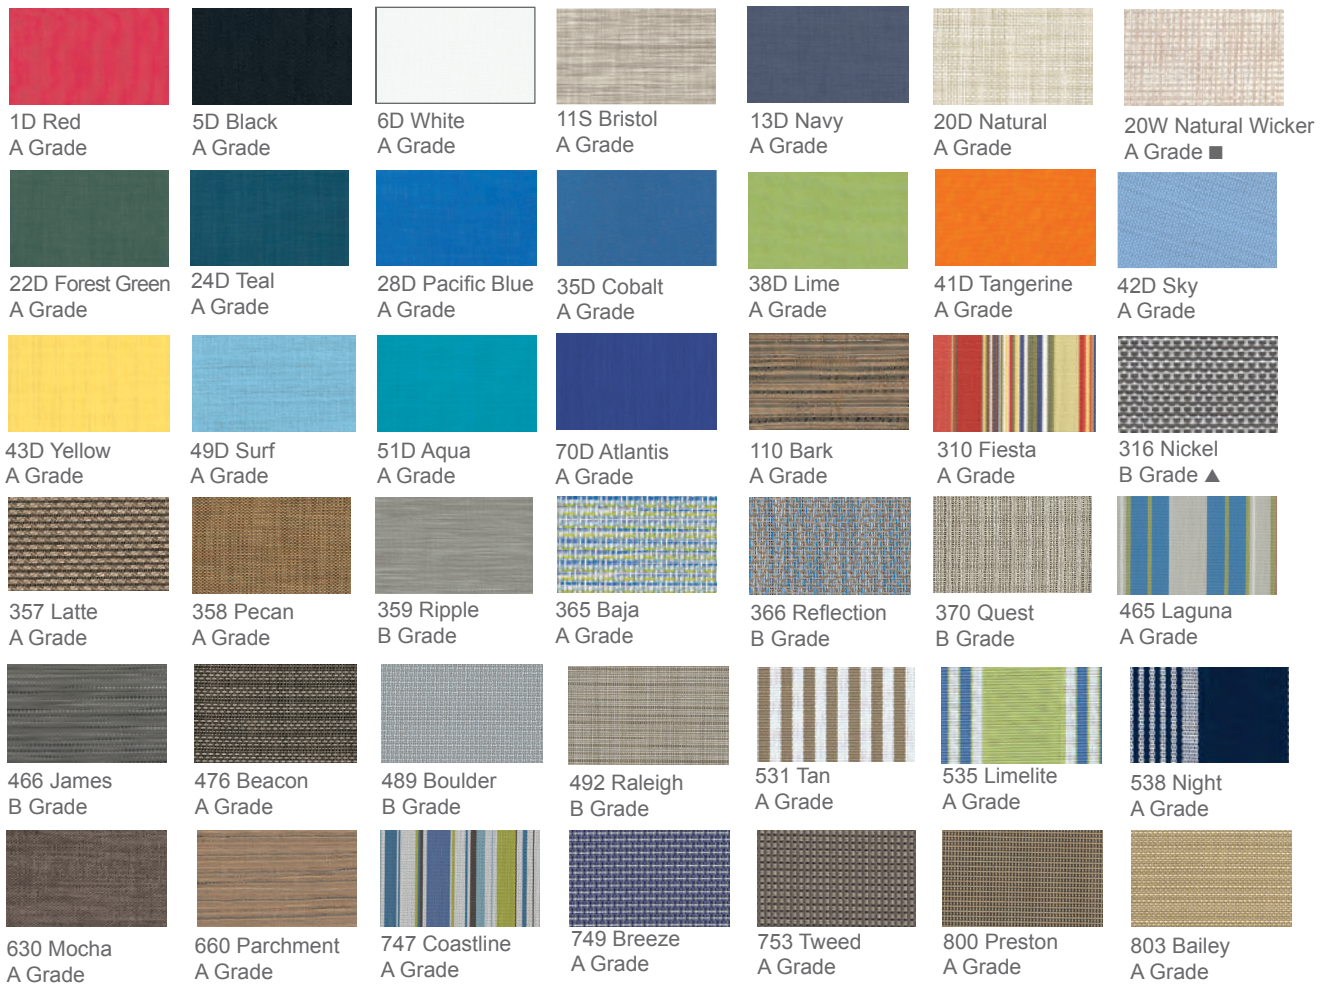

SLING FABRIC SELECTION Fabric Selection for Sling Furniture and Drape Umbrellas (Some Restrictions Apply)

▲ Symbol denotes fabric not available on HDPL Attachable Pillow. * Symbol denotes fabric not available on 660 - 6' Square Market Umbrella. ■ Symbol denotes fabric not available on Drape Umbrellas. ◆ Fabric not available on padded sling. ❖ Available only on Commercial Market Umbrella on p.40. Vent-946 Betsy, Panels- 495 Ross ● Symbol denotes fabric not available on Commercial Market Umbrella.