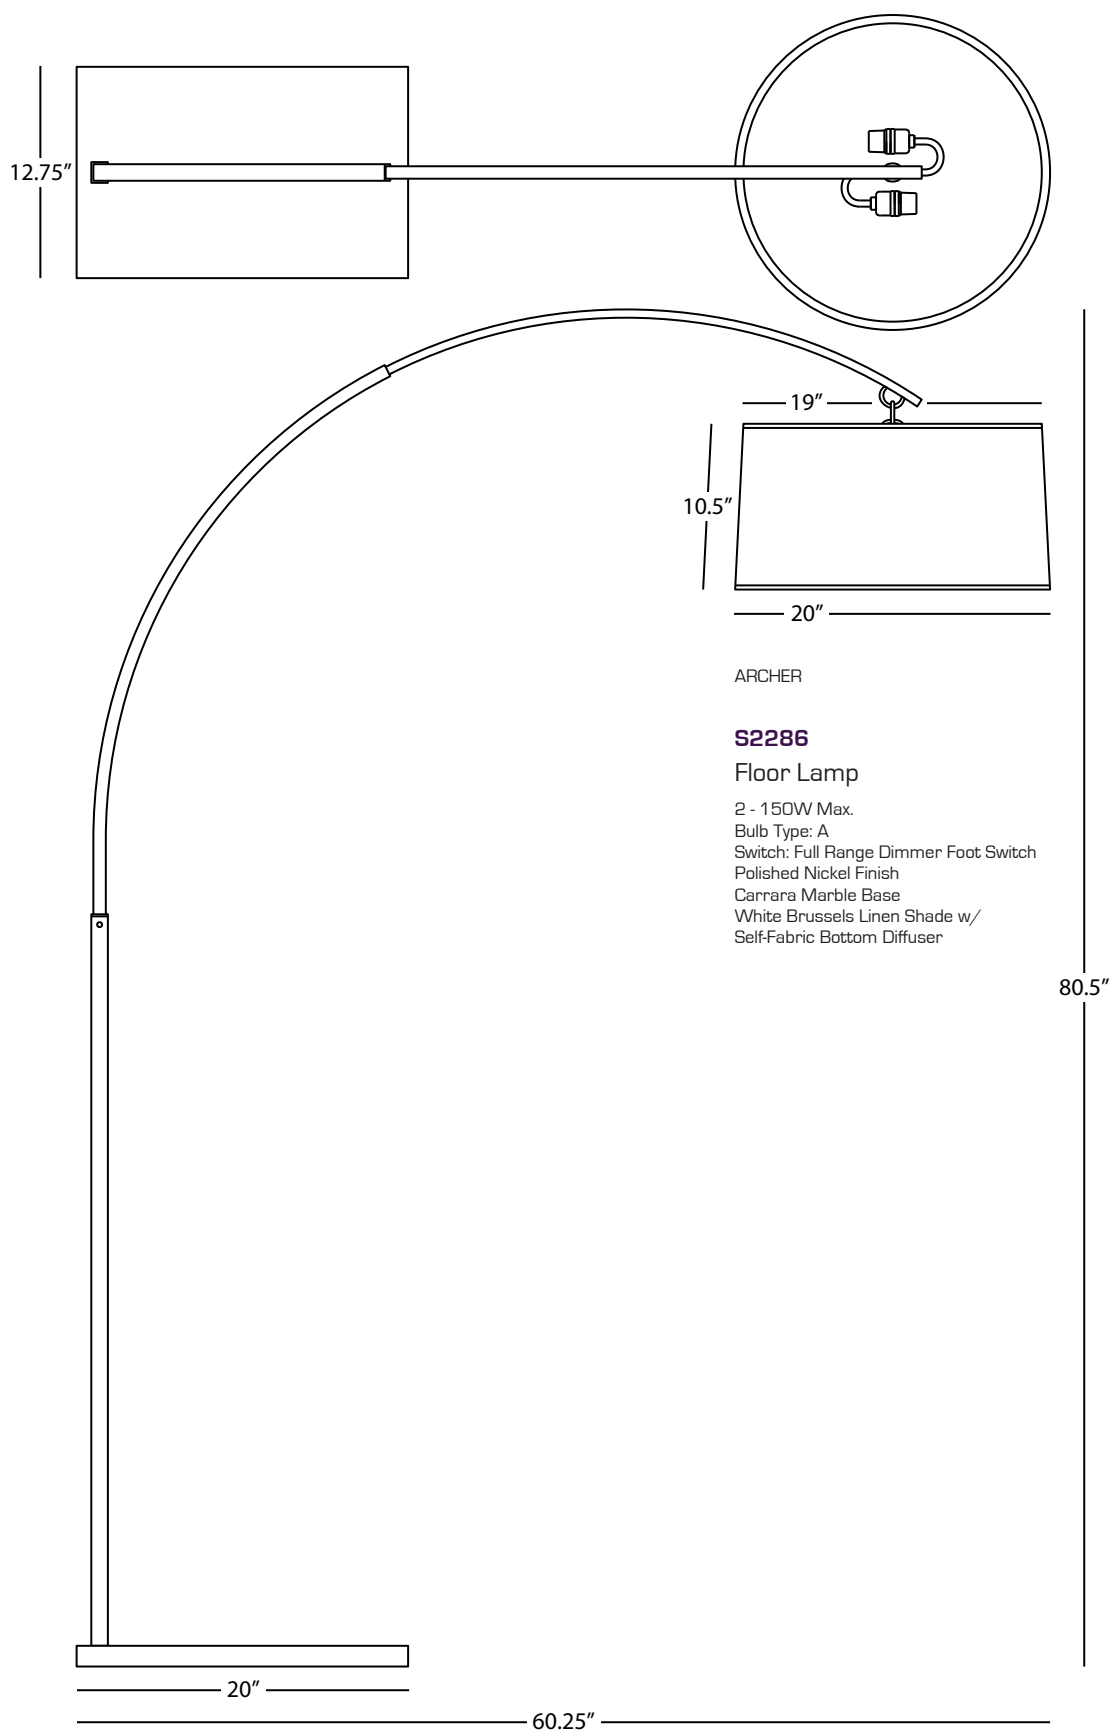

Archer

ARCHER

S2286
Floor Lamp

- 2 - 150W Max.
- Bulb Type: A
- Switch: Full Range Dimmer Foot Switch
- Polished Nickel Finish
- Carrara Marble Base
- White Brussels Linen Shade w/
Self-Fabric Bottom Diffuser