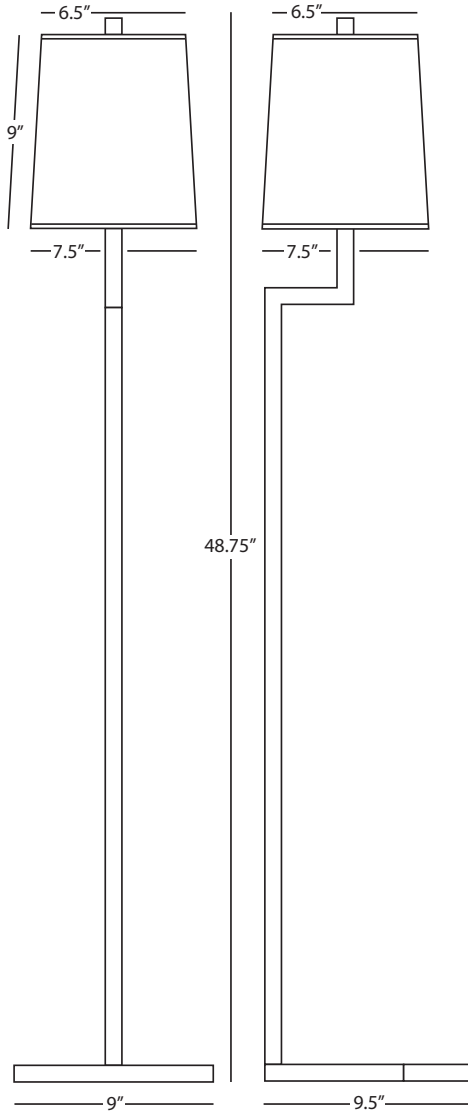

Doughnut

DOUGHNUT

Z149 Mini "C" Floor Lamp

1 - 100W Max.
Bulb Type: A
Switch: Full Range Dimmer
Deep Patina Bronze Finish
Square Snowflake Fabric Shade
w/ Top Diffuser

FINISH OPTIONS:
149 Natural Brass
S149 Antique Silver

DOUGHNUT

147 "C" Floor Lamp

2 - 100W Max.
Bulb Type: A
Switch: Hi-Lo Dimming
Antique Silver Finish
Rectangular Snowflake Fabric Shade

FINISH OPTION:
148 Deep Patina Bronze