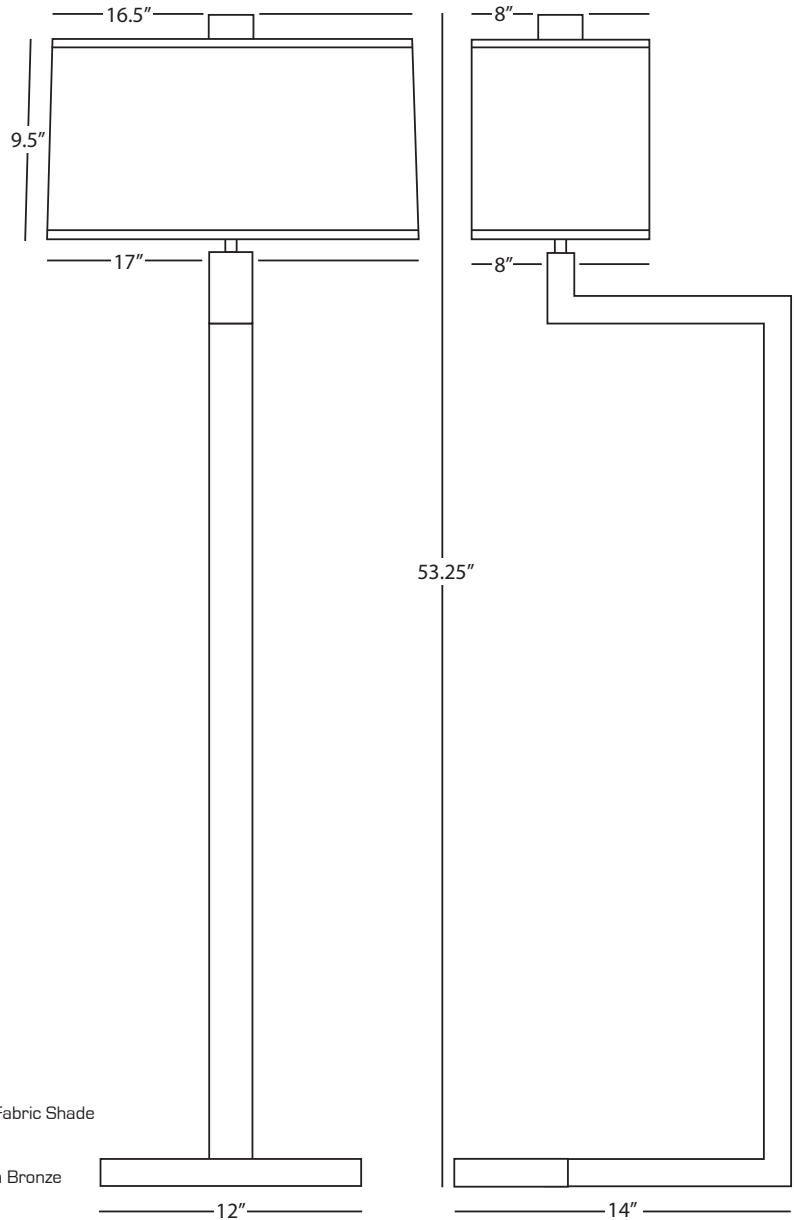

Doughnut

DOUGHNUT

Z149 Mini "C" Floor Lamp

1 - 100W Max.
Bulb Type: A
Switch: Full Range Dimmer
Deep Patina Bronze Finish
Square Snowflake Fabric Shade
w/ Top Diffuser

FINISH OPTIONS:
149 Natural Brass
S149 Antique Silver

DOUGHNUT

147 "C" Floor Lamp

2 - 100W Max.
Bulb Type: A
Switch: Hi-Lo Dimming
Antique Silver Finish
Rectangular Snowflake Fabric Shade

FINISH OPTION:
148 Deep Patina Bronze