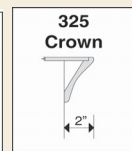

For corner hutches, please specify long top doors or short top doors with open deck.