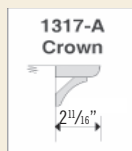

For corner hutches, please specify long top doors or short top doors with open deck.