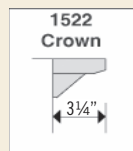

For corner hutches, please specify long top doors or short top doors with open deck.