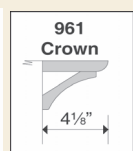

For corner hutches, please specify long top doors or short top doors with open deck.