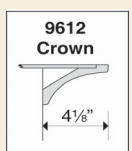

For corner hutches, please specify long top doors or short top doors with open deck.