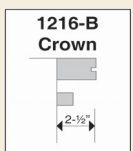

For corner hutches, please specify long top doors or short top doors with open deck.