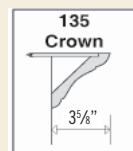

For corner hutches, please specify long top doors or short top doors with open deck.