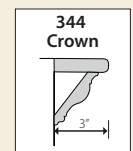

For corner hutches, please specify long top doors or short top doors with open deck.