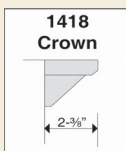

For corner hutches, please specify long top doors or short top doors with open deck.