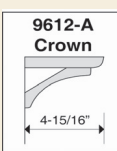

For corner hutches, please specify long top doors or short top doors with open deck.