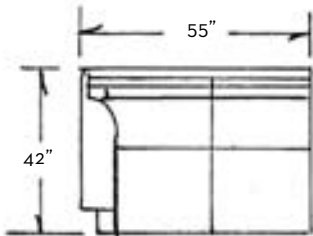

Back Pillow: Blend Down (2)

Seat Cushion: Foam Blend Down (2)

Optional Features:

Fabric Dressmaker or Waterfall Skirt

526-96 RAF Corner Sofa Section

Loose Back and Loose Cushion

Outside: H36 W96 D42

Inside: H18 W72 D22

Seat: H20 Arm: H24

Standard Features:

Finish: Mahogany

Nail Trim: Natural

Back Pillow: Blend Down (4)

Seat Cushion: Foam Blend Down (3)

Optional Features:

Fabric Dressmaker or Waterfall Skirt

526-55 LAF Loveseat Section

526-55 RAF Loveseat Section

526-42 Corner Section

526-76W Wedge Section

526-80 LAF Sofa Section

526-80 RAF Sofa Section

526-25 Armless Section

1/4" = 1'