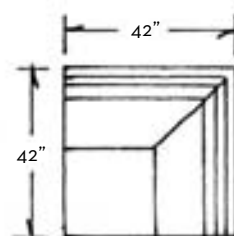

Back Pillow: Blend Down (2)

Seat Cushion: Foam Blend Down (2)

Optional Features:

Fabric Dressmaker or Waterfall Skirt

526-96 RAF Corner Sofa Section

Loose Back and Loose Cushion

Outside: H36 W96 D42

Inside: H18 W72 D22

Seat: H20 Arm: H24

Standard Features:

Finish: Mahogany

Nail Trim: Natural

Back Pillow: Blend Down (4)

Seat Cushion: Foam Blend Down (3)

Optional Features:

Fabric Dressmaker or Waterfall Skirt

526-55 LAF Loveseat Section

526-55 RAF Loveseat Section

526-42 Corner Section

526-76W Wedge Section

526-80 LAF Sofa Section

526-80 RAF Sofa Section

526-25 Armless Section

1/4" = 1'