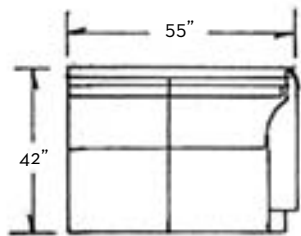

Back Pillow: Blend Down (2)

Seat Cushion: Foam Blend Down (2)

Optional Features:

Fabric Dressmaker or Waterfall Skirt

526-96 RAF Corner Sofa Section

Loose Back and Loose Cushion

Outside: H36 W96 D42

Inside: H18 W72 D22

Seat: H20 Arm: H24

Standard Features:

Finish: Mahogany

Nail Trim: Natural

Back Pillow: Blend Down (4)

Seat Cushion: Foam Blend Down (3)

Optional Features:

Fabric Dressmaker or Waterfall Skirt

526-55 LAF Loveseat Section

526-55 RAF Loveseat Section

526-42 Corner Section

526-76W Wedge Section

526-80 LAF Sofa Section

526-80 RAF Sofa Section

526-25 Armless Section

1/4" = 1'