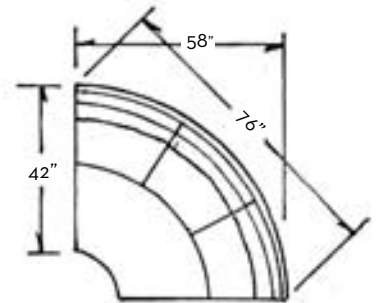

Back Pillow: Blend Down (2)

Seat Cushion: Foam Blend Down (2)

Optional Features:

Fabric Dressmaker or Waterfall Skirt

526-96 RAF Corner Sofa Section

Loose Back and Loose Cushion

Outside: H36 W96 D42

Inside: H18 W72 D22

Seat: H20 Arm: H24

Standard Features:

Finish: Mahogany

Nail Trim: Natural

Back Pillow: Blend Down (4)

Seat Cushion: Foam Blend Down (3)

Optional Features:

Fabric Dressmaker or Waterfall Skirt

526-55 LAF Loveseat Section

526-55 RAF Loveseat Section

526-42 Corner Section

526-76W Wedge Section

526-80 LAF Sofa Section

526-80 RAF Sofa Section

526-25 Armless Section

1/4" = 1'