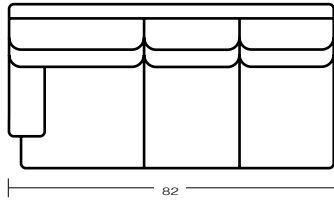

**2560-1L
LEFT ARM SOFA**
H39 W82 D41
INSIDE: H19 W73 D22
SEAT H: 20 ARM H: 24