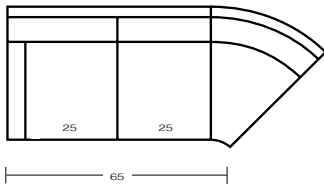

OUTSIDE: H34 W81 D37

INSIDE: H15.5 W74 D22

SEAT: H19 ARM: H24.5

926-00 CLOUD NINE SOFA

OUTSIDE: H35 W85 D38

INSIDE: H14.5 W71 D22

SEAT: H20.5 ARM: H27.5

926-00

920-05LAW

920-05RAW

920-05 LAW
LEFT ARM LOVESEAT
WEDGE
 H36 W91 D37
 INSIDE: H16 W67 D22
 SEAT H: 20 ARM H: 24
Not available with Plinth Base

920-00L
LEFT ARM CORNER SOFA
 H36 W90 D37
 INSIDE: H16 W74 D22
 SEAT H: 20 ARM H: 24