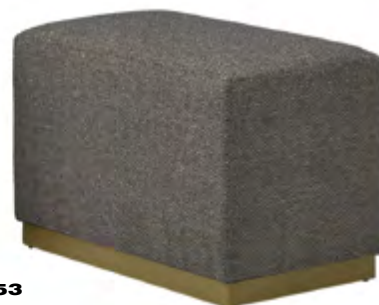

553

553 NEON OTTOMAN

OUTSIDE: H18 W28 D16