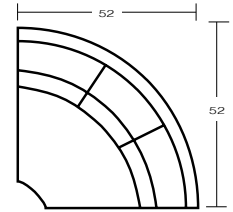

2569 WEDGE
H39 W72 D44
INSIDE: H19 W46 D21
SEAT H: 20