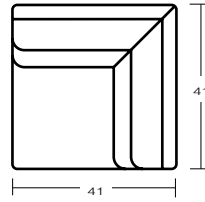

4440

4440 PARK PLACE SOFA

OUTSIDE: H32 W87 D38

INSIDE: H12 W72 D23

SEAT: H18.5 ARM: H25.5

SHOWN WITH (2) OPTIONAL THROW PILLOWS.

2530 MONTANA SOFA

OUTSIDE: H38 W83 D37

INSIDE: H17 W64 D22

SEAT: H21 ARM: H26

LOOSE BACK / ZIPPERED TO SEAT

2530

**2560-1L
LEFT ARM SOFA**
H39 W82 D41
INSIDE: H19 W73 D22
SEAT H: 20 ARM H: 24

**2560-1R
RIGHT ARM SOFA**
SAME DIMENSIONS AS
2560-1L

**2562-35
CORNER CHAIR**
H39 W41 D41
INSIDE: H19 W24 D22
SEAT H: 20

2569 WEDGE
H39 W72 D44
INSIDE: H19 W46 D21
SEAT H: 20

**2565-1L LEFT ARM
LOVESEAT OR 2565-1R
RIGHT ARM LOVESEAT**
H39 W58 D41
INSIDE: H19 W49 D22
SEAT H: 20 ARM H: 24