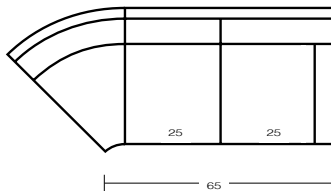

OUTSIDE: H34 W81 D37

INSIDE: H15.5 W74 D22

SEAT: H19 ARM: H24.5

926-00 CLOUD NINE SOFA

OUTSIDE: H35 W85 D38

INSIDE: H14.5 W71 D22

SEAT: H20.5 ARM: H27.5

926-00

920-05LAW

920-05RAW

920-05 LAW
LEFT ARM LOVESEAT
WEDGE
 H36 W91 D37
 INSIDE: H16 W67 D22
 SEAT H: 20 ARM H: 24
Not available with Plinth Base

920-00L
LEFT ARM CORNER SOFA
 H36 W90 D37
 INSIDE: H16 W74 D22
 SEAT H: 20 ARM H: 24

920-00R
RIGHT ARM CORNER SOFA
 H36 W90 D37
 INSIDE: H16 W74 D22
 SEAT H: 20 ARM H: 24

920-05 RAW
RIGHT ARM LOVESEAT
WEDGE
 H36 W91 D37
 INSIDE: H16 W67 D22
 SEAT H: 20 ARM H: 24
Not available with Plinth Base