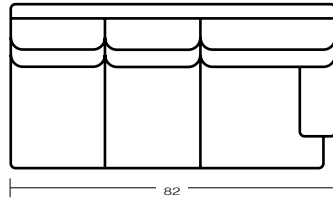

INSIDE: H17 W64 D22

SEAT: H21 ARM: H26

LOOSE BACK / ZIPPERED TO SEAT

2530

**2560-1L
LEFT ARM SOFA**
H39 W82 D41
INSIDE: H19 W73 D22
SEAT H: 20 ARM H: 24

**2560-1R
RIGHT ARM SOFA**
SAME DIMENSIONS AS
2560-1L