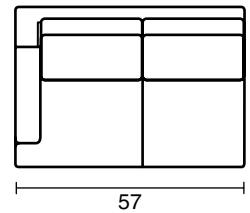

H36 W55 D37
 INSIDE: H16 W49 D22
 SEAT H: 20 ARM H: 24

55

920-05-1R RIGHT ARM LOVESEAT

H36 W55 D37
 INSIDE: H16 W49 D22
 SEAT H: 20 ARM H: 24

SOFA GROUPS & SECTIONALS

1710 STARFLITE SOFA

OUTSIDE: H38 W88 D41
 INSIDE: H18.5 W77.5 D22
 SEAT: H19 ARM: H25

1710

932-00 RACHELLE SOFA

OUTSIDE: H37 W87.5 D40
 INSIDE: H16 W77 D22.5
 SEAT: H21 ARM: H23

932-00

932-00L

932-05-1R

**932-05-1L
 LEFT ARM LOVESEAT**

H37.5 W57 D40
 INSIDE: H16 W51 D22
 SEAT H21 ARM H23