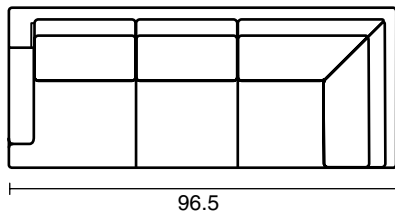

H36 W55 D37
 INSIDE: H16 W49 D22
 SEAT H: 20 ARM H: 24

55

920-05-1R RIGHT ARM LOVESEAT

H36 W55 D37
 INSIDE: H16 W49 D22
 SEAT H: 20 ARM H: 24

SOFA GROUPS & SECTIONALS

1710 STARFLITE SOFA

OUTSIDE: H38 W88 D41
 INSIDE: H18.5 W77.5 D22
 SEAT: H19 ARM: H25

1710

932-00 RACHELLE SOFA

OUTSIDE: H37 W87.5 D40
 INSIDE: H16 W77 D22.5
 SEAT: H21 ARM: H23

932-00

932-00L

932-05-1R

**932-05-1L
 LEFT ARM LOVESEAT**

H37.5 W57 D40
 INSIDE: H16 W51 D22
 SEAT H21 ARM H23