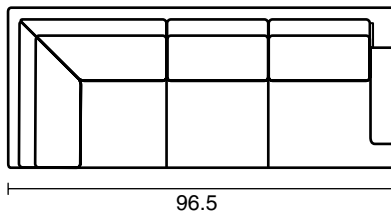

**932-00R
RIGHT ARM LEFT
CORNER SOFA**

H37.5 W96.5 D40
INSIDE: H16 W74 D22
SEAT H21 ARM H23