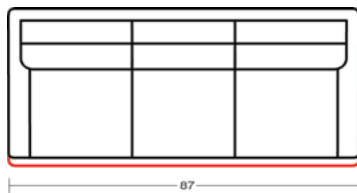

Manhattan Series

22" INSIDE SEAT DEPTH 24" INSIDE SEAT DEPTH

ALL PIECES ARE AVAILABLE IN ALL SERIES: 920-00, 920-00/40, 921-00, 921-00/40

920-00 SOFA
920-00/40
H36 W87 D37
INSIDE: H16 W74 D22
SEAT H:20 ARM H: 24