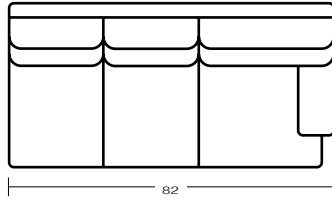

**2560-1R
RIGHT ARM SOFA**
SAME DIMENSIONS AS
2560-1L