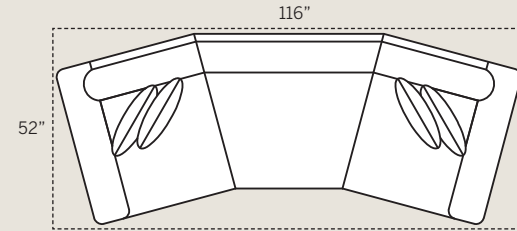

7400 Sofa
Overall: H 38 W 90 D 40
Seating: H 18 W 72 D 24
Seat Height: 20 Arm Height: 26
Pillows: 4 P21

7475 Studio Sofa
Overall: H 38 W 84 D 40
Seating: H 18 W 66 D 24
Seat Height: 20 Arm Height: 26
Pillows: 4 P21

7420 Loveseat
Overall: H 38 W 66 D 40
Seating: H 18 W 48 D 24
Seat Height: 20 Arm Height: 26
Pillows: 2 P21

7401 Chair
Overall: H 38 W 40 D 40
Seating: H 18 W 22 D 24
Seat Height: 20 Arm Height: 26

7465 Conversation Sofa
Overall: H 38 W 116 D 40
Seating: H 18 W 70 D 24
Seat Height: 20 Arm Height: 26
Pillows: 4 P21