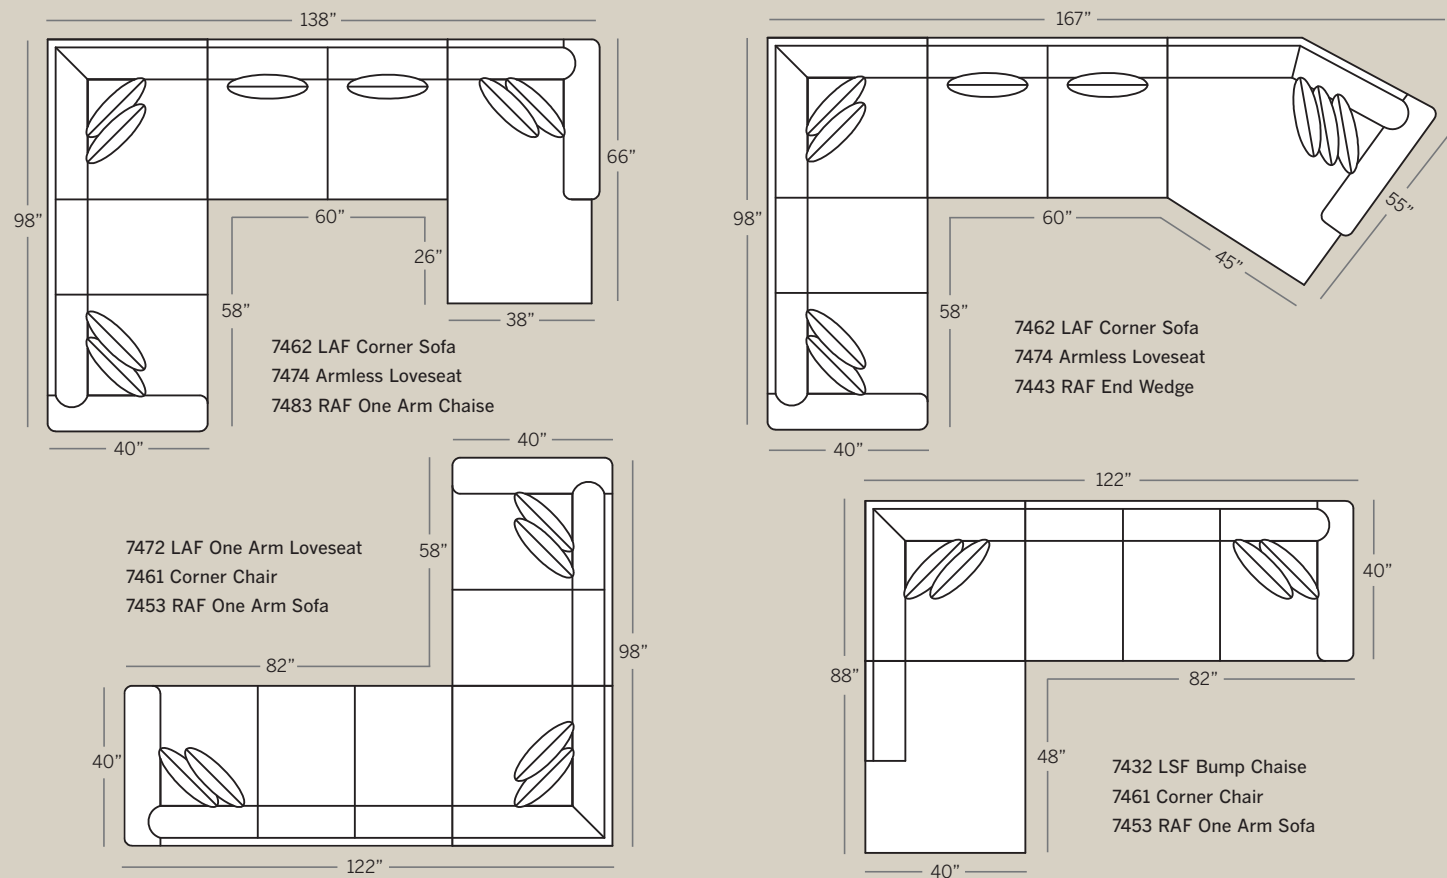

POPULAR SECTIONAL CONFIGURATIONS