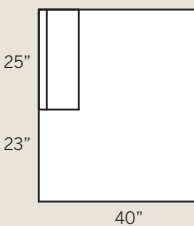

7454 Armless Chair
Overall: H 38 W 25 D 40
Seating: H 18 W 25 D 24
Seat Height: 20
Pillows: 1 P21

7474 Armless Loveseat
Overall: H 38 W 60 D 40
Seating: H 18 W 60 D 24
Seat Height: 20
Pillows: 2 P21

7472 LAF One Arm Loveseat
Overall: H 38 W 58 D 40
Seating: H 18 W 49 D 24
Seat Height: 20 Arm Height: 26
Pillows: 2 P21

7452 LAF One Arm Sofa
Overall: H 38 W 82 D 40
Seating: H 18 W 73 D 24
Seat Height: 20 Arm Height: 26
Pillows: 2 P21

7412 LAF One Arm Chair
Overall: H 38 W 33 D 40
Seating: H 18 W 24 D 24
Seat Height: 20 Arm Height: 26
Pillows: 1 P21

7486 LAF Floating Chaise
Overall: H 38 W 35 D 66
Seating: H 18 W 24 D 48
Seat Height: 20 Arm Height: 26
Pillows: 2 P21

7409 Floating Ottoman
Overall: H 20 W 33 D 25

Drawings are 1/4" scale

Please note: All Track Arm Pieces are 2.5 inches less per arm on overall width.

7482 LAF One Arm Chaise
Overall: H 38 W 38 D 66
Seating: H 18 W 29 D 48
Seat Height: 20 Arm Height: 26
Pillows: 2 P21

7442 LAF End Wedge
Overall: H 38 W 67 D 55
Seating: H 18 W 48 D 35
Seat Height: 20 Arm Height: 26
Pillows: 3 P21