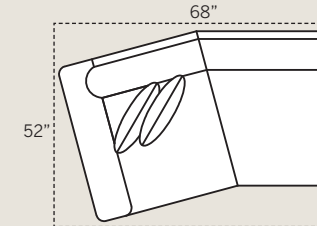

7461 Corner Chair
Overall: H 38 W 40 D 40
Seating: H 18 W 24 D 24
Seat Height: 20 Arm Height: N/A
Pillows: 2 P21

7455 Chair & 1/2
Overall: H 38 W 48 D 40
Seating: H 18 W 30 D 24
Seat Height: 20 Arm Height: 26
Pillows: 2 P21

7408 Ottoman
Overall: H 18 W 27 D 21

7468 Ottoman & 1/2
Overall: H 18 W 38 D 25

7480 Wedge
Overall: H 38 W 69 D 40
Seating: H 18 W 50 D 24
Seat Height: 20 Arm Height: N/A
Pillows: 2 P21

7462 LAF Corner Sofa
Overall: H 38 W 98 D 40
Seating: H 18 W 74 D 24
Seat Height: 20 Arm Height: 26
Pillows: 4 P21

7422 LAF Angle Loveseat
Overall: H 38 W 68 D 40
Seating: H 18 W 49 D 24
Seat Height: 20 Arm Height: 26
Pillows: 2 P21

7484 Armless Sofa
Overall: H 38 W 72 D 40
Seating: H 18 W 72 D 24
Seat Height: 20
Pillows: 2 P21

7454 Armless Chair
Overall: H 38 W 25 D 40
Seating: H 18 W 25 D 24
Seat Height: 20
Pillows: 1 P21

7474 Armless Loveseat
Overall: H 38 W 60 D 40
Seating: H 18 W 60 D 24
Seat Height: 20
Pillows: 2 P21

7472 LAF One Arm Loveseat
Overall: H 38 W 58 D 40
Seating: H 18 W 49 D 24
Seat Height: 20 Arm Height: 26
Pillows: 2 P21