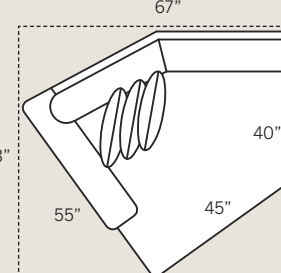

7452 LAF One Arm Sofa
Overall: H 38 W 82 D 40
Seating: H 18 W 73 D 24
Seat Height: 20 Arm Height: 26
Pillows: 2 P21

7412 LAF One Arm Chair
Overall: H 38 W 33 D 40
Seating: H 18 W 24 D 24
Seat Height: 20 Arm Height: 26
Pillows: 1 P21

7486 LAF Floating Chaise
Overall: H 38 W 35 D 66
Seating: H 18 W 24 D 48
Seat Height: 20 Arm Height: 26
Pillows: 2 P21

7409 Floating Ottoman
Overall: H 20 W 33 D 25

Drawings are 1/4" scale

Please note: All Track Arm Pieces are 2.5 inches less per arm on overall width.

7482 LAF One Arm Chaise
Overall: H 38 W 38 D 66
Seating: H 18 W 29 D 48
Seat Height: 20 Arm Height: 26
Pillows: 2 P21

7442 LAF End Wedge
Overall: H 38 W 67 D 55
Seating: H 18 W 48 D 35
Seat Height: 20 Arm Height: 26
Pillows: 3 P21