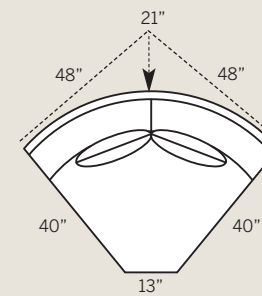

7420 Loveseat
Overall: H 38 W 66 D 40
Seating: H 18 W 48 D 24
Seat Height: 20 Arm Height: 26
Pillows: 2 P21

7401 Chair
Overall: H 38 W 40 D 40
Seating: H 18 W 22 D 24
Seat Height: 20 Arm Height: 26

7465 Conversation Sofa
Overall: H 38 W 116 D 40
Seating: H 18 W 70 D 24
Seat Height: 20 Arm Height: 26
Pillows: 4 P21

7461 Corner Chair
Overall: H 38 W 40 D 40
Seating: H 18 W 24 D 24
Seat Height: 20 Arm Height: N/A
Pillows: 2 P21

7455 Chair & 1/2
Overall: H 38 W 48 D 40
Seating: H 18 W 30 D 24
Seat Height: 20 Arm Height: 26
Pillows: 2 P21

7408 Ottoman
Overall: H 18 W 27 D 21

7468 Ottoman & 1/2
Overall: H 18 W 38 D 25

7480 Wedge
Overall: H 38 W 69 D 40
Seating: H 18 W 50 D 24
Seat Height: 20 Arm Height: N/A
Pillows: 2 P21

7462 LAF Corner Sofa
Overall: H 38 W 98 D 40
Seating: H 18 W 74 D 24
Seat Height: 20 Arm Height: 26
Pillows: 4 P21

7422 LAF Angle Loveseat
Overall: H 38 W 68 D 40
Seating: H 18 W 49 D 24
Seat Height: 20 Arm Height: 26
Pillows: 2 P21

7484 Armless Sofa
Overall: H 38 W 72 D 40
Seating: H 18 W 72 D 24
Seat Height: 20
Pillows: 2 P21