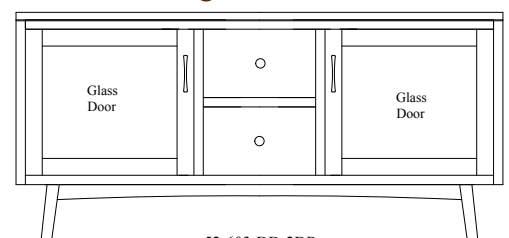

Pictured in Brown Maple, Nutmeg

Pictured in Brown Maple, Almond with optional Reeded Doors.

19009 Knob Pulls on Drawers, 40519 Pulls on Doors - Available in Gold or Black

REEDED DOORS AVAILABLE ON ALL TV STANDS. SEE PRICE-LIST FOR PRICING

STANDARD HARDWARE

MEDIA CONSOLES

52-501-4D-DR	46" Console	16"D x 46"W x 30" H
52-601-4D-DR	46" Console	20"D x 46"W x 30" H
52-502-DD-2DR	56" Console	16"D x 56"W x 30" H
52-602-DD-2DR	56" Console	20"D x 56"W x 30" H
52-602-DD-2DR-REED	56" Console	20" D x 56" W x 30" H
52-503-DD-2DR	65" Console	16"D x 65"W x 30" H
52-603-DD-2DR	65" Console	20"D x 65"W x 30" H

Flat Glass and Euro Hinges Standard