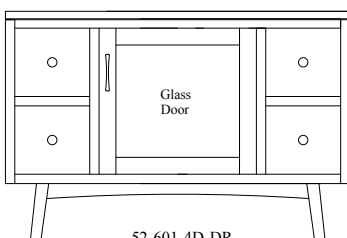

Pictured in Brown Maple, Nutmeg

Pictured in Brown Maple, Almond with optional Reeded Doors.

19009 Knob Pulls on Drawers, 40519 Pulls on Doors - Available in Gold or Black

REEDED DOORS AVAILABLE ON ALL TV STANDS. SEE PRICE-LIST FOR PRICING

STANDARD HARDWARE

MEDIA CONSOLES

52-501-4D-DR	46" Console	16"D x 46"W x 30" H
52-601-4D-DR	46" Console	20"D x 46"W x 30" H
52-502-DD-2DR	56" Console	16"D x 56"W x 30" H
52-602-DD-2DR	56" Console	20"D x 56"W x 30" H
52-602-DD-2DR-REED	56" Console	20" D x 56" W x 30" H
52-503-DD-2DR	65" Console	16"D x 65"W x 30" H
52-603-DD-2DR	65" Console	20"D x 65"W x 30" H

Flat Glass and Euro Hinges Standard