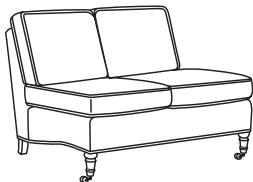

CD8810-R RIGHT ARM CORNER SOFA
Width: 96" (T-93.5", E-94.5")

CD8811-L LEFT ARM SOFA
Width: 81.5" (T-79", E-80")

CD8811-R RIGHT ARM SOFA
Width: 81.5" (T-79", E-80")

CD8814-L LEFT ARM LOVESEAT
Width: 57" (T-54.5", E-55.5")

CD8814-R RIGHT ARM LOVESEAT
Width: 57" (T-54.5", E-55.5")

CD8819-L LEFT ARM CHAISE
Width: 35" (T-32.5", E-33.5")
Depth: 64"/Seat: 46"D

CD8819-R RIGHT ARM CHAISE
Width: 35" (T-32.5", E-33.5")
Depth: 64"/Seat: 46"D

CD8815 ARMLESS CHAIR
Width: 24.5"

CD8816 ARMLESS LOVESEAT
Width: 49"

CD8818 ARMLESS SOFA
Width: 73.5"

CD8829-R RIGHT CORNER SOFA CHAISE
Width: 88"

CD8829-L LEFT CORNER SOFA CHAISE
Width: 88"

CD8812 CORNER CHAIR
Width: 39"