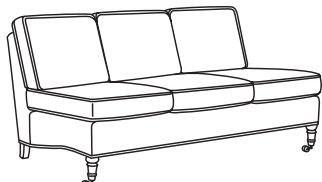

CD8810-R RIGHT ARM CORNER SOFA
Width: 96" (T-93.5", E-94.5")

CD8811-L LEFT ARM SOFA
Width: 81.5" (T-79", E-80")

CD8811-R RIGHT ARM SOFA
Width: 81.5" (T-79", E-80")

CD8814-L LEFT ARM LOVESEAT
Width: 57" (T-54.5", E-55.5")

CD8814-R RIGHT ARM LOVESEAT
Width: 57" (T-54.5", E-55.5")

CD8819-L LEFT ARM CHAISE
Width: 35" (T-32.5", E-33.5")
Depth: 64"/Seat: 46"D

CD8819-R RIGHT ARM CHAISE
Width: 35" (T-32.5", E-33.5")
Depth: 64"/Seat: 46"D

CD8815 ARMLESS CHAIR
Width: 24.5"

CD8816 ARMLESS LOVESEAT
Width: 49"

CD8818 ARMLESS SOFA
Width: 73.5"

CD8829-R RIGHT CORNER SOFA CHAISE
Width: 88"

CD8829-L LEFT CORNER SOFA CHAISE
Width: 88"

CD8812 CORNER CHAIR
Width: 39"