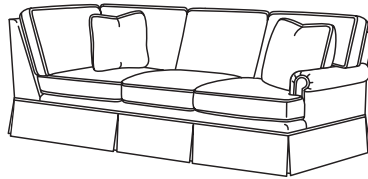

CD8805 CHAIR
Width: 35.5" (T-32", E-33")

CD8807 OTTOMAN
27W x 21D x 17.5H

CD8804 LOVESEAT
Width: 63.5" (T-60", E-61.5")

CD8802 APARTMENT SOFA
Width: 75.5" (T-71.5", E-73")

CD8800-2 SOFA (2 over 2)
Width: 81" (T-77", E-78.5")

CD8800 SOFA (3 over 3)
Width: 81" (T-77", E-78.5")

CD8801-2 LONG SOFA (2 over 2)
Width: 88" (T-84.5", E-86")

CD8801 LONG SOFA (3 over 3)
Width: 88" (T-84.5", E-86")

CD8810-L LEFT ARM CORNER SOFA
Width: 96" (T-93.5", E-94.5")

CD8810-R RIGHT ARM CORNER SOFA
Width: 96" (T-93.5", E-94.5")

CD8811-L LEFT ARM SOFA
Width: 81.5" (T-79", E-80")

CD8811-R RIGHT ARM SOFA
Width: 81.5" (T-79", E-80")

CD8814-L LEFT ARM LOVESEAT
Width: 57" (T-54.5", E-55.5")