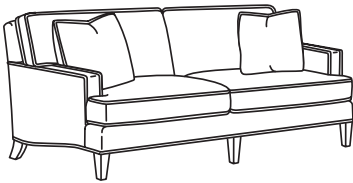

CD8800 | SERIES | T-CUSHION

OVERALL DIMENSIONS*

Overall Height:	37 in.	Seat Height:	20.5 in.
Overall Depth:	39 in.	Seat Depth:	22 in.
Arm Height:	24.5 in.	Back Rail Height:	33 in.

*NOTE: Most style lengths are shortened when a Track Arm or English Arm is chosen; these lengths are denoted below with a 'T' for Track Arm and an 'E' for English Arm. If a style has a dashed extension, you put this at the end of your style number.

CD8805 CHAIR
Width: 35.5" (T-32", E-33")

CD8807 OTTOMAN
27W x 21D x 17.5H

CD8804 LOVESEAT
Width: 63.5" (T-60", E-61.5")

CD8802 APARTMENT SOFA
Width: 75.5" (T-71.5", E-73")

CD8800-2 SOFA (2 over 2)
Width: 81" (T-77", E-78.5")

CD8800 SOFA (3 over 3)
Width: 81" (T-77", E-78.5")

CD8801-2 LONG SOFA (2 over 2)
Width: 88" (T-84.5", E-86")

CD8801 LONG SOFA (3 over 3)
Width: 88" (T-84.5", E-86")

CD8810-L LEFT ARM CORNER SOFA
Width: 96" (T-93.5", E-94.5")

CD8810-R RIGHT ARM CORNER SOFA
Width: 96" (T-93.5", E-94.5")

CD8811-L LEFT ARM SOFA
Width: 81.5" (T-79", E-80")

CD8811-R RIGHT ARM SOFA
Width: 81.5" (T-79", E-80")

CD8814-L LEFT ARM LOVESEAT
Width: 57" (T-54.5", E-55.5")