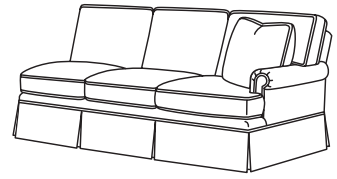

CD8805 CHAIR
Width: 35.5" (T-32", E-33")

CD8807 OTTOMAN
27W x 21D x 17.5H

CD8804 LOVESEAT
Width: 63.5" (T-60", E-61.5")

CD8802 APARTMENT SOFA
Width: 75.5" (T-71.5", E-73")

CD8800-2 SOFA (2 over 2)
Width: 81" (T-77", E-78.5")

CD8800 SOFA (3 over 3)
Width: 81" (T-77", E-78.5")

CD8801-2 LONG SOFA (2 over 2)
Width: 88" (T-84.5", E-86")

CD8801 LONG SOFA (3 over 3)
Width: 88" (T-84.5", E-86")

CD8810-L LEFT ARM CORNER SOFA
Width: 96" (T-93.5", E-94.5")

CD8810-R RIGHT ARM CORNER SOFA
Width: 96" (T-93.5", E-94.5")

CD8811-L LEFT ARM SOFA
Width: 81.5" (T-79", E-80")

CD8811-R RIGHT ARM SOFA
Width: 81.5" (T-79", E-80")

CD8814-L LEFT ARM LOVESEAT
Width: 57" (T-54.5", E-55.5")