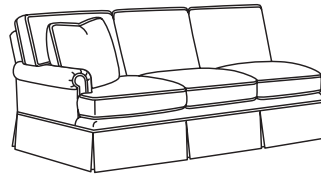

CD8805 CHAIR
Width: 35.5" (T-32", E-33")

CD8807 OTTOMAN
27W x 21D x 17.5H

CD8804 LOVESEAT
Width: 63.5" (T-60", E-61.5")

CD8802 APARTMENT SOFA
Width: 75.5" (T-71.5", E-73")

CD8800-2 SOFA (2 over 2)
Width: 81" (T-77", E-78.5")

CD8800 SOFA (3 over 3)
Width: 81" (T-77", E-78.5")

CD8801-2 LONG SOFA (2 over 2)
Width: 88" (T-84.5", E-86")

CD8801 LONG SOFA (3 over 3)
Width: 88" (T-84.5", E-86")

CD8810-L LEFT ARM CORNER SOFA
Width: 96" (T-93.5", E-94.5")

CD8810-R RIGHT ARM CORNER SOFA
Width: 96" (T-93.5", E-94.5")

CD8811-L LEFT ARM SOFA
Width: 81.5" (T-79", E-80")

CD8811-R RIGHT ARM SOFA
Width: 81.5" (T-79", E-80")

CD8814-L LEFT ARM LOVESEAT
Width: 57" (T-54.5", E-55.5")