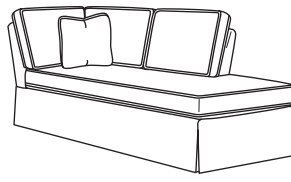

CD8810-R RIGHT ARM CORNER SOFA
Width: 96" (T-93.5", E-94.5")

CD8811-L LEFT ARM SOFA
Width: 81.5" (T-79", E-80")

CD8811-R RIGHT ARM SOFA
Width: 81.5" (T-79", E-80")

CD8814-L LEFT ARM LOVESEAT
Width: 57" (T-54.5", E-55.5")

CD8814-R RIGHT ARM LOVESEAT
Width: 57" (T-54.5", E-55.5")

CD8819-L LEFT ARM CHAISE
Width: 35" (T-32.5", E-33.5")
Depth: 64"/Seat: 46"D

CD8819-R RIGHT ARM CHAISE
Width: 35" (T-32.5", E-33.5")
Depth: 64"/Seat: 46"D

CD8815 ARMLESS CHAIR
Width: 24.5"

CD8816 ARMLESS LOVESEAT
Width: 49"

CD8818 ARMLESS SOFA
Width: 73.5"

CD8829-R RIGHT CORNER SOFA CHAISE
Width: 88"

CD8829-L LEFT CORNER SOFA CHAISE
Width: 88"

CD8812 CORNER CHAIR
Width: 39"