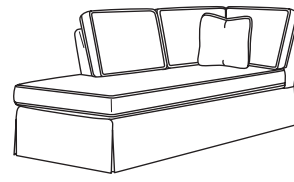

CD8815 ARMLESS CHAIR
Width: 24.5"

CD8816 ARMLESS LOVESEAT
Width: 49"

CD8818 ARMLESS SOFA
Width: 73.5"

CD8829-R RIGHT CORNER SOFA CHAISE
Width: 88"

CD8829-L LEFT CORNER SOFA CHAISE
Width: 88"

CD8812 CORNER CHAIR
Width: 39"

CD8800 | SERIES | T-CUSHION

CUSTOMIZE YOUR STYLE...

BACK CUSHION STYLES:

Standard with Loose Pillow Box Border back cushions; however, you may select semi-attached if desired

Loose Pillow Box Border Back Cushion (semi-attached also available)