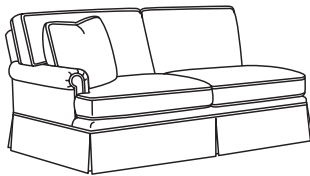

CD8805 CHAIR
Width: 35.5" (T-32", E-33")

CD8807 OTTOMAN
27W x 21D x 17.5H

CD8804 LOVESEAT
Width: 63.5" (T-60", E-61.5")

CD8802 APARTMENT SOFA
Width: 75.5" (T-71.5", E-73")

CD8800-2 SOFA (2 over 2)
Width: 81" (T-77", E-78.5")

CD8800 SOFA (3 over 3)
Width: 81" (T-77", E-78.5")

CD8801-2 LONG SOFA (2 over 2)
Width: 88" (T-84.5", E-86")

CD8801 LONG SOFA (3 over 3)
Width: 88" (T-84.5", E-86")

CD8810-L LEFT ARM CORNER SOFA
Width: 96" (T-93.5", E-94.5")

CD8810-R RIGHT ARM CORNER SOFA
Width: 96" (T-93.5", E-94.5")

CD8811-L LEFT ARM SOFA
Width: 81.5" (T-79", E-80")

CD8811-R RIGHT ARM SOFA
Width: 81.5" (T-79", E-80")

CD8814-L LEFT ARM LOVESEAT
Width: 57" (T-54.5", E-55.5")