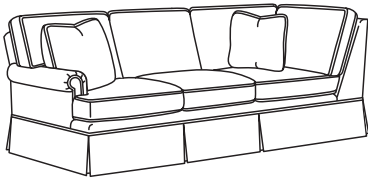

CD8800 | SERIES | T-CUSHION

OVERALL DIMENSIONS*

Overall Height:	37 in.	Seat Height:	20.5 in.
Overall Depth:	39 in.	Seat Depth:	22 in.
Arm Height:	24.5 in.	Back Rail Height:	33 in.

*NOTE: Most style lengths are shortened when a Track Arm or English Arm is chosen; these lengths are denoted below with a 'T' for Track Arm and an 'E' for English Arm. If a style has a dashed extension, you put this at the end of your style number.

CD8805 CHAIR
Width: 35.5" (T-32", E-33")

CD8807 OTTOMAN
27W x 21D x 17.5H

CD8804 LOVESEAT
Width: 63.5" (T-60", E-61.5")

CD8802 APARTMENT SOFA
Width: 75.5" (T-71.5", E-73")

CD8800-2 SOFA (2 over 2)
Width: 81" (T-77", E-78.5")

CD8800 SOFA (3 over 3)
Width: 81" (T-77", E-78.5")

CD8801-2 LONG SOFA (2 over 2)
Width: 88" (T-84.5", E-86")

CD8801 LONG SOFA (3 over 3)
Width: 88" (T-84.5", E-86")

CD8810-L LEFT ARM CORNER SOFA
Width: 96" (T-93.5", E-94.5")

CD8810-R RIGHT ARM CORNER SOFA
Width: 96" (T-93.5", E-94.5")

CD8811-L LEFT ARM SOFA
Width: 81.5" (T-79", E-80")

CD8811-R RIGHT ARM SOFA
Width: 81.5" (T-79", E-80")

CD8814-L LEFT ARM LOVESEAT
Width: 57" (T-54.5", E-55.5")