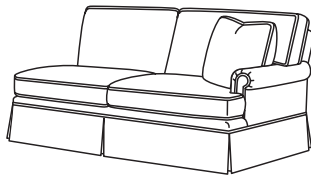

CD8800 SOFA (3 over 3)
Width: 81" (T-77", E-78.5")

CD8801-2 LONG SOFA (2 over 2)
Width: 88" (T-84.5", E-86")

CD8801 LONG SOFA (3 over 3)
Width: 88" (T-84.5", E-86")

CD8810-L LEFT ARM CORNER SOFA
Width: 96" (T-93.5", E-94.5")

CD8810-R RIGHT ARM CORNER SOFA
Width: 96" (T-93.5", E-94.5")

CD8811-L LEFT ARM SOFA
Width: 81.5" (T-79", E-80")

CD8811-R RIGHT ARM SOFA
Width: 81.5" (T-79", E-80")

CD8814-L LEFT ARM LOVESEAT
Width: 57" (T-54.5", E-55.5")