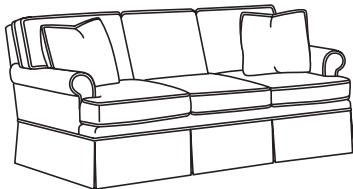

CD8800 | SERIES | T-CUSHION

OVERALL DIMENSIONS*

Overall Height:	37 in.	Seat Height:	20.5 in.
Overall Depth:	39 in.	Seat Depth:	22 in.
Arm Height:	24.5 in.	Back Rail Height:	33 in.

*NOTE: Most style lengths are shortened when a Track Arm or English Arm is chosen; these lengths are denoted below with a 'T' for Track Arm and an 'E' for English Arm. If a style has a dashed extension, you put this at the end of your style number.

CD8805 CHAIR
Width: 35.5" (T-32", E-33")

CD8807 OTTOMAN
27W x 21D x 17.5H

CD8804 LOVESEAT
Width: 63.5" (T-60", E-61.5")

CD8802 APARTMENT SOFA
Width: 75.5" (T-71.5", E-73")

CD8800-2 SOFA (2 over 2)
Width: 81" (T-77", E-78.5")

CD8800 SOFA (3 over 3)
Width: 81" (T-77", E-78.5")

CD8801-2 LONG SOFA (2 over 2)
Width: 88" (T-84.5", E-86")

CD8801 LONG SOFA (3 over 3)
Width: 88" (T-84.5", E-86")

CD8810-L LEFT ARM CORNER SOFA
Width: 96" (T-93.5", E-94.5")

CD8810-R RIGHT ARM CORNER SOFA
Width: 96" (T-93.5", E-94.5")

CD8811-L LEFT ARM SOFA
Width: 81.5" (T-79", E-80")

CD8811-R RIGHT ARM SOFA
Width: 81.5" (T-79", E-80")

CD8814-L LEFT ARM LOVESEAT
Width: 57" (T-54.5", E-55.5")