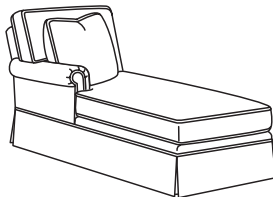

CD8819-L LEFT ARM CHAISE
Width: 35" (T-32.5", E-33.5")
Depth: 64"/Seat: 46"D