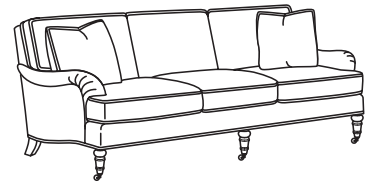

CD8800 | SERIES | T-CUSHION

OVERALL DIMENSIONS*

Overall Height:	37 in.	Seat Height:	20.5 in.
Overall Depth:	39 in.	Seat Depth:	22 in.
Arm Height:	24.5 in.	Back Rail Height:	33 in.

*NOTE: Most style lengths are shortened when a Track Arm or English Arm is chosen; these lengths are denoted below with a 'T' for Track Arm and an 'E' for English Arm. If a style has a dashed extension, you put this at the end of your style number.

CD8805 CHAIR
Width: 35.5" (T-32", E-33")

CD8807 OTTOMAN
27W x 21D x 17.5H

CD8804 LOVESEAT
Width: 63.5" (T-60", E-61.5")

CD8802 APARTMENT SOFA
Width: 75.5" (T-71.5", E-73")

CD8800-2 SOFA (2 over 2)
Width: 81" (T-77", E-78.5")

CD8800 SOFA (3 over 3)
Width: 81" (T-77", E-78.5")

CD8801-2 LONG SOFA (2 over 2)
Width: 88" (T-84.5", E-86")

CD8801 LONG SOFA (3 over 3)
Width: 88" (T-84.5", E-86")

CD8810-L LEFT ARM CORNER SOFA
Width: 96" (T-93.5", E-94.5")

CD8810-R RIGHT ARM CORNER SOFA
Width: 96" (T-93.5", E-94.5")

CD8811-L LEFT ARM SOFA
Width: 81.5" (T-79", E-80")

CD8811-R RIGHT ARM SOFA
Width: 81.5" (T-79", E-80")

CD8814-L LEFT ARM LOVESEAT
Width: 57" (T-54.5", E-55.5")