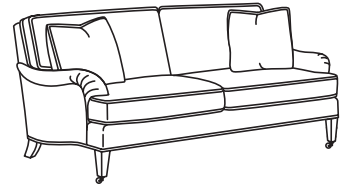

CD8800 | SERIES | T-CUSHION

OVERALL DIMENSIONS*

Overall Height:	37 in.	Seat Height:	20.5 in.
Overall Depth:	39 in.	Seat Depth:	22 in.
Arm Height:	24.5 in.	Back Rail Height:	33 in.

*NOTE: Most style lengths are shortened when a Track Arm or English Arm is chosen; these lengths are denoted below with a 'T' for Track Arm and an 'E' for English Arm. If a style has a dashed extension, you put this at the end of your style number.

CD8805 CHAIR
Width: 35.5" (T-32", E-33")

CD8807 OTTOMAN
27W x 21D x 17.5H

CD8804 LOVESEAT
Width: 63.5" (T-60", E-61.5")

CD8802 APARTMENT SOFA
Width: 75.5" (T-71.5", E-73")

CD8800-2 SOFA (2 over 2)
Width: 81" (T-77", E-78.5")

CD8800 SOFA (3 over 3)
Width: 81" (T-77", E-78.5")

CD8801-2 LONG SOFA (2 over 2)
Width: 88" (T-84.5", E-86")

CD8801 LONG SOFA (3 over 3)
Width: 88" (T-84.5", E-86")

CD8810-L LEFT ARM CORNER SOFA
Width: 96" (T-93.5", E-94.5")

CD8810-R RIGHT ARM CORNER SOFA
Width: 96" (T-93.5", E-94.5")

CD8811-L LEFT ARM SOFA
Width: 81.5" (T-79", E-80")

CD8811-R RIGHT ARM SOFA
Width: 81.5" (T-79", E-80")

CD8814-L LEFT ARM LOVESEAT
Width: 57" (T-54.5", E-55.5")