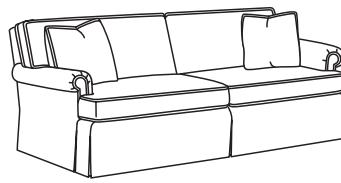

CD8800 | SERIES | T-CUSHION

OVERALL DIMENSIONS*

Overall Height:	37 in.	Seat Height:	20.5 in.
Overall Depth:	39 in.	Seat Depth:	22 in.
Arm Height:	24.5 in.	Back Rail Height:	33 in.

*NOTE: Most style lengths are shortened when a Track Arm or English Arm is chosen; these lengths are denoted below with a 'T' for Track Arm and an 'E' for English Arm. If a style has a dashed extension, you put this at the end of your style number.

CD8805 CHAIR
Width: 35.5" (T-32", E-33")

CD8807 OTTOMAN
27W x 21D x 17.5H

CD8804 LOVESEAT
Width: 63.5" (T-60", E-61.5")

CD8802 APARTMENT SOFA
Width: 75.5" (T-71.5", E-73")

CD8800-2 SOFA (2 over 2)
Width: 81" (T-77", E-78.5")

CD8800 SOFA (3 over 3)
Width: 81" (T-77", E-78.5")

CD8801-2 LONG SOFA (2 over 2)
Width: 88" (T-84.5", E-86")

CD8801 LONG SOFA (3 over 3)
Width: 88" (T-84.5", E-86")

CD8810-L LEFT ARM CORNER SOFA
Width: 96" (T-93.5", E-94.5")

CD8810-R RIGHT ARM CORNER SOFA
Width: 96" (T-93.5", E-94.5")

CD8811-L LEFT ARM SOFA
Width: 81.5" (T-79", E-80")

CD8811-R RIGHT ARM SOFA
Width: 81.5" (T-79", E-80")

CD8814-L LEFT ARM LOVESEAT
Width: 57" (T-54.5", E-55.5")