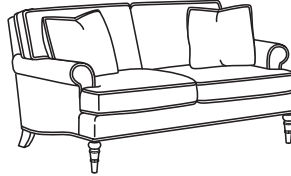

CD8800 | SERIES | T-CUSHION

OVERALL DIMENSIONS*

Overall Height:	37 in.	Seat Height:	20.5 in.
Overall Depth:	39 in.	Seat Depth:	22 in.
Arm Height:	24.5 in.	Back Rail Height:	33 in.

*NOTE: Most style lengths are shortened when a Track Arm or English Arm is chosen; these lengths are denoted below with a 'T' for Track Arm and an 'E' for English Arm. If a style has a dashed extension, you put this at the end of your style number.

CD8805 CHAIR
Width: 35.5" (T-32", E-33")

CD8807 OTTOMAN
27W x 21D x 17.5H

CD8804 LOVESEAT
Width: 63.5" (T-60", E-61.5")

CD8802 APARTMENT SOFA
Width: 75.5" (T-71.5", E-73")

CD8800-2 SOFA (2 over 2)
Width: 81" (T-77", E-78.5")

CD8800 SOFA (3 over 3)
Width: 81" (T-77", E-78.5")

CD8801-2 LONG SOFA (2 over 2)
Width: 88" (T-84.5", E-86")

CD8801 LONG SOFA (3 over 3)
Width: 88" (T-84.5", E-86")

CD8810-L LEFT ARM CORNER SOFA
Width: 96" (T-93.5", E-94.5")