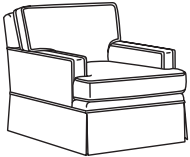

CD8800 | SERIES | T-CUSHION

OVERALL DIMENSIONS*

Overall Height:	37 in.	Seat Height:	20.5 in.
Overall Depth:	39 in.	Seat Depth:	22 in.
Arm Height:	24.5 in.	Back Rail Height:	33 in.

*NOTE: Most style lengths are shortened when a Track Arm or English Arm is chosen; these lengths are denoted below with a 'T' for Track Arm and an 'E' for English Arm. If a style has a dashed extension, you put this at the end of your style number.

CD8805 CHAIR
Width: 35.5" (T-32", E-33")

CD8807 OTTOMAN
27W x 21D x 17.5H

CD8804 LOVESEAT
Width: 63.5" (T-60", E-61.5")

CD8802 APARTMENT SOFA
Width: 75.5" (T-71.5", E-73")

CD8800-2 SOFA (2 over 2)
Width: 81" (T-77", E-78.5")

CD8800 SOFA (3 over 3)
Width: 81" (T-77", E-78.5")

CD8801-2 LONG SOFA (2 over 2)
Width: 88" (T-84.5", E-86")

CD8801 LONG SOFA (3 over 3)
Width: 88" (T-84.5", E-86")

CD8810-L LEFT ARM CORNER SOFA
Width: 96" (T-93.5", E-94.5")