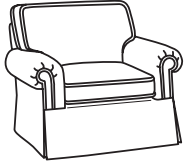

CD8700 | SERIES | SQUARE-CUSHION

AVAILABLE IN TWO DEPTHS

OVERALL DIMENSIONS*

Overall Height:	38 in.	Seat Height:	21.5 in.
Standard Depth:	38 in.	Standard Seat Depth:	22 in.
Deep Styles Depth:	41 in.	Deep Styles Seat Depth:	24.5 in.
Arm Height:	25.5 in.	Back Rail Height:	30.5 in.

*NOTE: Most style lengths are shortened when a Track Arm is chosen; these lengths are denoted below with a 'T' for Track Arm. If a style has a dashed extension, you put this at the end of your style number.