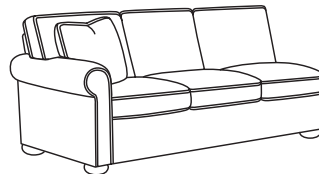

CD8715 ARMLESS CHAIR
CD8735 DEEP ARMLESS CH.
Width: 26"

CD8716 ARMLESS LOVESEAT
CD8736 DEEP ARMLESS LS.
Width: 52"

CD8712 CORNER CHAIR
Width: 38"
CD8732 DEEP CORNER
Width: 41"

CD8713 CURVE
Width: 68"
CD8733 DEEP CURVE
Width: 72"
See page for diagram

CD8710-L LEFT ARM CORNER SOFA
Width: 98" (T-96")
CD8730-L DEEP LAF CORNER SOFA
Width: 101" (T-99")

CD8710-R RIGHT ARM CORNER SOFA
Width: 98" (T-96")
CD8730-R DEEP RAF CORNER SOFA
Width: 101" (T-99")

CD8711-L LEFT ARM SOFA
CD8731-L DEEP LAF SOFA
Width: 88" (T-86")