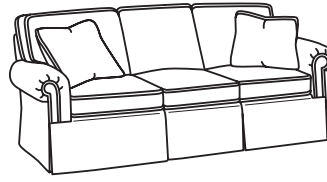

CD8700 SOFA (3 over 3)
CD8720 DEEP SOFA (3 over 3)
Width: 88" (T-83")