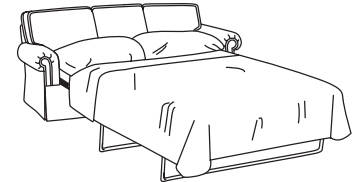

CD8702 APARTMENT SOFA (2 over 2)
CD8722 DEEP APT. SOFA (2 over 2)
Width: 78" (T-73")

CD8700-2 SOFA (2 over 2)
CD8720-2 DEEP SOFA (2 over 2)
Width: 88" (T-83")

CD8700-2S SLEEPER SOFA (2 over 2)
Width: 87" (T-82")
*Deep version not available

CD8700 SOFA (3 over 3)
CD8720 DEEP SOFA (3 over 3)
Width: 88" (T-83")

CD8700-S SLEEPER SOFA (3 over 3)
Width: 87" (T-82")
*Deep version not available

CD8703 WEDGE SOFA Width: 115"
CD8723 DEEP WEDGE SOFA Width: 118"
See page for diagram