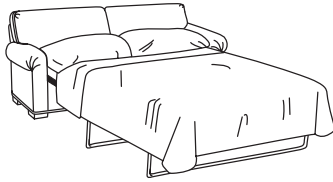

CD8705 CHAIR
CD8725 DEEP CHAIR
Width: 40" (T-34")

CD8705-SW SWIVEL CHAIR
CD8725-SW DEEP SWIVEL CH.
Width: 40" (T-34")

CD8607 OTTOMAN
29w x 24d x 19h

CD8704 LOVESEAT
CD8724 DEEP LOVESEAT
Width: 65" (T-60")

CD8702 APARTMENT SOFA (2 over 2)
CD8722 DEEP APT. SOFA (2 over 2)
Width: 78" (T-73")

CD8700-2 SOFA (2 over 2)
CD8720-2 DEEP SOFA (2 over 2)
Width: 88" (T-83")

CD8700-2S SLEEPER SOFA (2 over 2)
Width: 87" (T-82")
*Deep version not available