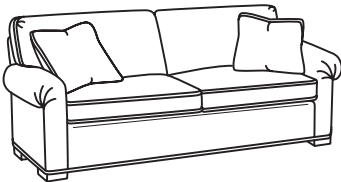

CD8700-2 SOFA (2 over 2)
CD8720-2 DEEP SOFA (2 over 2)
Width: 88" (T-83")