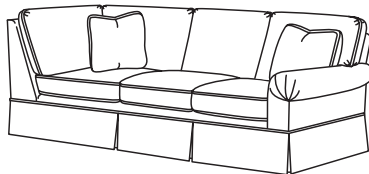

CD8715 ARMLESS CHAIR
CD8735 DEEP ARMLESS CH.
Width: 26"

CD8716 ARMLESS LOVESEAT
CD8736 DEEP ARMLESS LS.
Width: 52"

CD8712 CORNER CHAIR
Width: 38"
CD8732 DEEP CORNER
Width: 41"

CD8713 CURVE
Width: 68"
CD8733 DEEP CURVE
Width: 72"
See page for diagram

CD8710-L LEFT ARM CORNER SOFA
Width: 98" (T-96")
CD8730-L DEEP LAF CORNER SOFA
Width: 101" (T-99")

CD8710-R RIGHT ARM CORNER SOFA
Width: 98" (T-96")
CD8730-R DEEP RAF CORNER SOFA
Width: 101" (T-99")

CD8711-L LEFT ARM SOFA
CD8731-L DEEP LAF SOFA
Width: 88" (T-86")