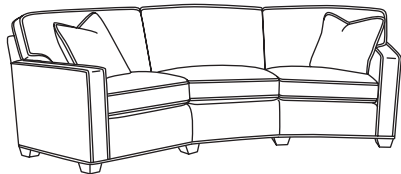

CD8702 APARTMENT SOFA (2 over 2)
CD8722 DEEP APT. SOFA (2 over 2)
Width: 78" (T-73")

CD8700-2 SOFA (2 over 2)
CD8720-2 DEEP SOFA (2 over 2)
Width: 88" (T-83")

CD8700-2S SLEEPER SOFA (2 over 2)
Width: 87" (T-82")
*Deep version not available

CD8700 SOFA (3 over 3)
CD8720 DEEP SOFA (3 over 3)
Width: 88" (T-83")

CD8700-S SLEEPER SOFA (3 over 3)
Width: 87" (T-82")
*Deep version not available

CD8703 WEDGE SOFA Width: 115"
CD8723 DEEP WEDGE SOFA Width: 118"
See page for diagram

CD8715 ARMLESS CHAIR
CD8735 DEEP ARMLESS CH.
Width: 26"

CD8716 ARMLESS LOVESEAT
CD8736 DEEP ARMLESS LS.
Width: 52"

CD8712 CORNER CHAIR
Width: 38"
CD8732 DEEP CORNER
Width: 41"

CD8713 CURVE
Width: 68"
CD8733 DEEP CURVE
Width: 72"
See page for diagram