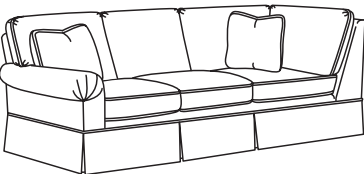

CD8715 ARMLESS CHAIR
CD8735 DEEP ARMLESS CH.
Width: 26"

CD8716 ARMLESS LOVESEAT
CD8736 DEEP ARMLESS LS.
Width: 52"

CD8712 CORNER CHAIR
Width: 38"
CD8732 DEEP CORNER
Width: 41"

CD8713 CURVE
Width: 68"
CD8733 DEEP CURVE
Width: 72"
See page for diagram

CD8710-L LEFT ARM CORNER SOFA
Width: 98" (T-96")
CD8730-L DEEP LAF CORNER SOFA
Width: 101" (T-99")

CD8710-R RIGHT ARM CORNER SOFA
Width: 98" (T-96")
CD8730-R DEEP RAF CORNER SOFA
Width: 101" (T-99")

CD8711-L LEFT ARM SOFA
CD8731-L DEEP LAF SOFA
Width: 88" (T-86")