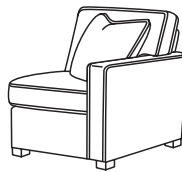

CD8711-R RIGHT ARM SOFA
CD8731-R DEEP RAF SOFA
Width: 88" (T-86")

CD8714-L LAF LOVESEAT
CD8734-L DEEP LAF LS.
Width: 61.5" (T-59")

CD8714-R RAF LOVESEAT
CD8734-R DEEP RAF LS.
Width: 61.5" (T-59")

CD8718-L LAF CHAIR
CD8738-L DEEP LAF CH
Width: 34" (T-32")

CD8718-R RAF CHAIR
CD8738-R DEEP RAF CH
Width: 34" (T-32")

CD8709-L LAF CHAISE
CD8739-L DEEP LAF CHS
Width: 39" (T-36")
Depth: 62"/Seat: 46"D

CD8709-R RAF CHAISE
CD8739-R DEEP RAF CHS
Width: 39" (T-36")
Depth: 62"/Seat: 46"D