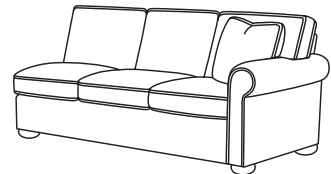

CD8700 SOFA (3 over 3)
CD8720 DEEP SOFA (3 over 3)
Width: 88" (T-83")

CD8700-S SLEEPER SOFA (3 over 3)
Width: 87" (T-82")
*Deep version not available

CD8703 WEDGE SOFA Width: 115"
CD8723 DEEP WEDGE SOFA Width: 118"
See page for diagram

CD8715 ARMLESS CHAIR
CD8735 DEEP ARMLESS CH.
Width: 26"

CD8716 ARMLESS LOVESEAT
CD8736 DEEP ARMLESS LS.
Width: 52"

CD8712 CORNER CHAIR
Width: 38"
CD8732 DEEP CORNER
Width: 41"

CD8713 CURVE
Width: 68"
CD8733 DEEP CURVE
Width: 72"
See page for diagram

CD8710-L LEFT ARM CORNER SOFA
Width: 98" (T-96")
CD8730-L DEEP LAF CORNER SOFA
Width: 101" (T-99")

CD8710-R RIGHT ARM CORNER SOFA
Width: 98" (T-96")
CD8730-R DEEP RAF CORNER SOFA
Width: 101" (T-99")

CD8711-L LEFT ARM SOFA
CD8731-L DEEP LAF SOFA
Width: 88" (T-86")