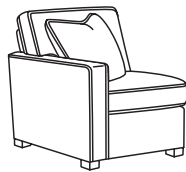

CD8710-L LEFT ARM CORNER SOFA
Width: 98" (T-96")
CD8730-L DEEP LAF CORNER SOFA
Width: 101" (T-99")

CD8710-R RIGHT ARM CORNER SOFA
Width: 98" (T-96")
CD8730-R DEEP RAF CORNER SOFA
Width: 101" (T-99")

CD8711-L LEFT ARM SOFA
CD8731-L DEEP LAF SOFA
Width: 88" (T-86")

CD8711-R RIGHT ARM SOFA
CD8731-R DEEP RAF SOFA
Width: 88" (T-86")

CD8714-L LAF LOVESEAT
CD8734-L DEEP LAF LS.
Width: 61.5" (T-59")

CD8714-R RAF LOVESEAT
CD8734-R DEEP RAF LS.
Width: 61.5" (T-59")

CD8718-L LAF CHAIR
CD8738-L DEEP LAF CH
Width: 34" (T-32")