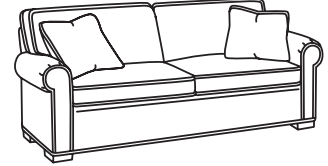

CD8705 CHAIR
CD8725 DEEP CHAIR
Width: 40" (T-34")

CD8705-SW SWIVEL CHAIR
CD8725-SW DEEP SWIVEL CH.
Width: 40" (T-34")

CD8607 OTTOMAN
29w x 24d x 19h

CD8704 LOVESEAT
CD8724 DEEP LOVESEAT
Width: 65" (T-60")