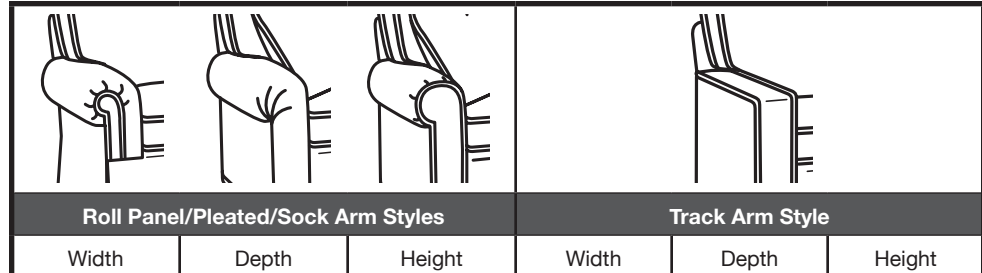

*select a wood finish
see pages 258-260

Block Foot

*select a wood finish
see pages 258-260

CD8700 SERIES (Square-Cushion)

OVERALL DIMENSIONS

	Roll Panel/Pleated/Sock Arm Styles			Track Arm Style		
	Width	Depth	Height	Width	Depth	Height
CD8705 Chair	40"	38"	38"	34"	38"	38"
CD8705-SW Swivel Chair	40"	38"	38"	34"	38"	38"
CD8607 Ottoman	29"	24"	19"	29"	24"	19"
CD8704 Loveseat	65"	38"	38"	60"	38"	38"
CD8702 Apartment Sofa	78"	38"	38"	73"	38"	38"
CD8700-2 Sofa (2 over 2)	88"	38"	38"	83"	38"	38"
CD8700-2S Sleeper Sofa (2 over 2)	87"	38"	38"	82"	38"	38"
CD8700 Sofa (3 over 3)	88"	38"	38"	83"	38"	38"
CD8700-S Sleeper Sofa (3 over 3)	87"	38"	38"	82"	38"	38"
CD8703 Wedge Sofa	115"	53"	38"	115"	51"	38"
CD8710-L/R One Arm Corner Sofa	98"	38"	38"	96"	38"	38"
CD8711-L/R One Arm Sofa	88"	38"	38"	86"	38"	38"
CD8714-L/R One Arm Loveseat	61.5"	38"	38"	59"	38"	38"
CD8709-L/R One Arm Chaise	39"	62"	38"	36"	62"	38"
CD8718-L/R One Arm Chair	34"	38"	38"	32"	38"	38"
CD8715 Armless Chair	26"	38"	38"	26"	38"	38"
CD8716 Armless Loveseat	52"	38"	38"	52"	38"	38"
CD8712 Corner Chair	38"	38"	38"	38"	38"	38"
CD8713 Curve	68"	38"	38"	68"	38"	38"
CD8725 Deep Chair	40"	41"	38"	34"	41"	38"
CD8725-SW Deep Swivel Chair	40"	41"	38"	34"	41"	38"
CD8724 Deep Loveseat	65"	41"	38"	60"	41"	38"
CD8722 Deep Apartment Sofa	78"	41"	38"	73"	41"	38"
CD8720-2 Deep Sofa (2 over 2)	88"	41"	38"	83"	41"	38"
CD8720 Deep Sofa (3 over 3)	88"	41"	38"	83"	41"	38"
CD8723 Deep Wedge Sofa	118"	56"	38"	118"	55"	38"
CD8730-L/R Deep One Arm Corner Sofa	101"	41"	38"	99"	41"	38"
CD8731-L/R Deep One Arm Sofa	88"	41"	38"	86"	41"	38"
CD8734-L/R Deep One Arm Loveseat	61.5"	41"	38"	59"	41"	38"
CD8739-L/R Deep One Arm Chaise	39"	62"	38"	36"	62"	38"
CD8738-L/R Deep One Arm Chair	34"	41"	38"	32"	41"	38"
CD8735 Deep Armless Chair	26"	41"	38"	26"	41"	38"
CD8736 Deep Armless Loveseat	52"	41"	38"	52"	41"	38"
CD8732 Deep Corner Chair	41"	41"	38"	41"	41"	38"
CD8733 Deep Curve	72"	41"	38"	72"	41"	38"