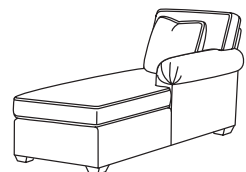

CD8709-R RAF CHAISE
CD8739-R DEEP RAF CHS
Width: 39" (T-36")
Depth: 62"/Seat: 46"D