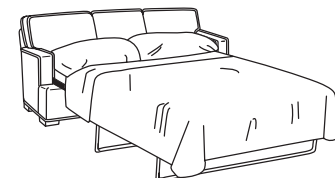

CD8600-S SLEEPER SOFA (3 over 3)
Width: 87" (T-82", E-83")
*Deep version not available