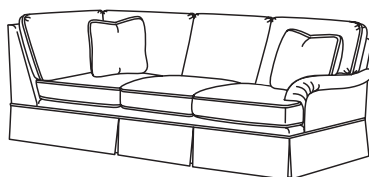

CD8610-R RIGHT ARM CORNER SOFA
Width: 98" (T-96", E-96")
CD8630-R DEEP RAF CORNER SOFA
Width: 101" (T-99", E-99")