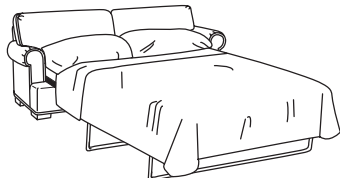

CD8605 CHAIR
CD8625 DEEP CHAIR
Width: 40" (T-34", E-35")

CD8605-SW SWIVEL CHAIR
CD8625-SW DEEP SWIVEL CH.
Width: 40" (T-34", E-35")

CD8607 OTTOMAN
29w x 24d x 19h

CD8604 LOVESEAT
CD8624 DEEP LOVESEAT
Width: 65" (T-60", E-61")

CD8602 APARTMENT SOFA (2 over 2)
CD8622 DEEP APT. SOFA (2 over 2)
Width: 78" (T-73", E-74")

CD8600-2 SOFA (2 over 2)
CD8620-2 DEEP SOFA (2 over 2)
Width: 88" (T-83", E-84")

CD8600-2S SLEEPER SOFA (2 over 2)
Width: 87" (T-82", E-83")
*Deep version not available