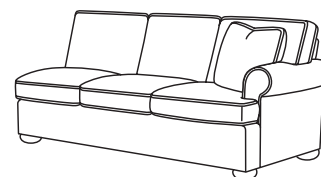

CD8611-R RIGHT ARM SOFA
CD8631-R DEEP RAF SOFA
Width: 88" (T-86", E-86")