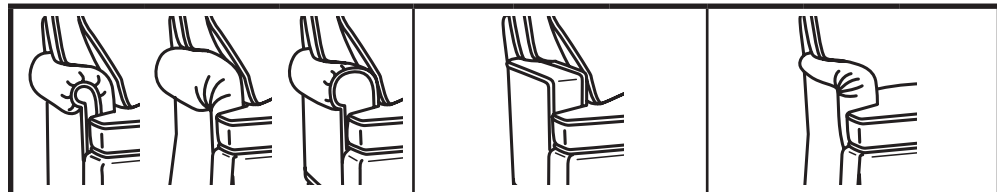

Bun Foot

*select a wood finish
see pages

Block Foot

*select a wood finish
see pages

CD8600 SERIES (T-Cushion)

OVERALL DIMENSIONS

Roll Panel/Pleated/Sock Arm Styles			Track Arm Style			English Arm Style		
Width	Depth	Height	Width	Depth	Height	Width	Depth	Height