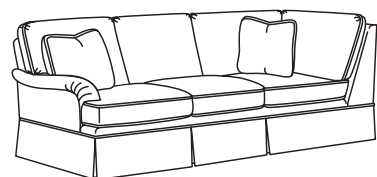

CD8615 ARMLESS CHAIR
CD8635 DEEP ARMLESS CH.
Width: 26"

CD8616 ARMLESS LOVESEAT
CD8636 DEEP ARMLESS LS.
Width: 52"

CD8612 CORNER CHAIR
Width: 38"
CD8632 DEEP CORNER
Width: 41"

CD8613 CURVE
Width: 68"
CD8633 DEEP CURVE
Width: 72"
See page for diagram

CD8610-L LEFT ARM CORNER SOFA
Width: 98" (T-96", E-96")
CD8630-L DEEP LAF CORNER SOFA
Width: 101" (T-99", E-99")

CD8610-R RIGHT ARM CORNER SOFA
Width: 98" (T-96", E-96")
CD8630-R DEEP RAF CORNER SOFA
Width: 101" (T-99", E-99")