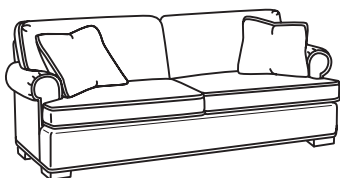

CD8600-2 SOFA (2 over 2)
CD8620-2 DEEP SOFA (2 over 2)
Width: 88" (T-83", E-84")