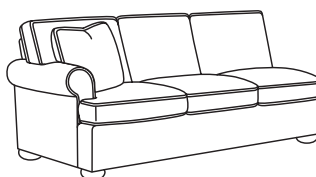

CD8615 ARMLESS CHAIR
CD8635 DEEP ARMLESS CH.
Width: 26"

CD8616 ARMLESS LOVESEAT
CD8636 DEEP ARMLESS LS.
Width: 52"

CD8612 CORNER CHAIR
Width: 38"
CD8632 DEEP CORNER
Width: 41"

CD8613 CURVE
Width: 68"
CD8633 DEEP CURVE
Width: 72"
See page for diagram

CD8610-L LEFT ARM CORNER SOFA
Width: 98" (T-96", E-96")
CD8630-L DEEP LAF CORNER SOFA
Width: 101" (T-99", E-99")

CD8610-R RIGHT ARM CORNER SOFA
Width: 98" (T-96", E-96")
CD8630-R DEEP RAF CORNER SOFA
Width: 101" (T-99", E-99")