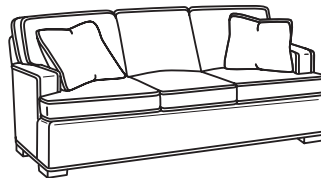

CD8600 SOFA (3 over 3)
CD8620 DEEP SOFA (3 over 3)
Width: 88" (T-83", E-84")