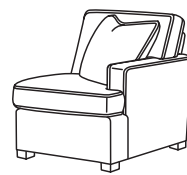

CD8611-L LEFT ARM SOFA
CD8631-L DEEP LAF SOFA
Width: 88" (T-86", E-86")

CD8611-R RIGHT ARM SOFA
CD8631-R DEEP RAF SOFA
Width: 88" (T-86", E-86")

CD8614-L LAF LOVESEAT
CD8634-L DEEP LAF LS.
Width: 61.5" (T-59", E-59")

CD8614-R RAF LOVESEAT
CD8634-R DEEP RAF LS.
Width: 61.5" (T-59", E-59")

CD8618-L LAF CHAIR
CD8638-L DEEP LAF CH
Width: 34" (T-32", E-32")

CD8618-R RAF CHAIR
CD8638-R DEEP RAF CH
Width: 34" (T-32", E-32")