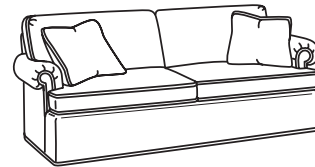

CD8605 CHAIR
CD8625 DEEP CHAIR
Width: 40" (T-34", E-35")

CD8605-SW SWIVEL CHAIR
CD8625-SW DEEP SWIVEL CH.
Width: 40" (T-34", E-35")

CD8607 OTTOMAN
29w x 24d x 19h

CD8604 LOVESEAT
CD8624 DEEP LOVESEAT
Width: 65" (T-60", E-61")