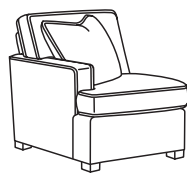

CD8611-L LEFT ARM SOFA
CD8631-L DEEP LAF SOFA
Width: 88" (T-86", E-86")

CD8611-R RIGHT ARM SOFA
CD8631-R DEEP RAF SOFA
Width: 88" (T-86", E-86")

CD8614-L LAF LOVESEAT
CD8634-L DEEP LAF LS.
Width: 61.5" (T-59", E-59")

CD8614-R RAF LOVESEAT
CD8634-R DEEP RAF LS.
Width: 61.5" (T-59", E-59")

CD8618-L LAF CHAIR
CD8638-L DEEP LAF CH
Width: 34" (T-32", E-32")

CD8618-R RAF CHAIR
CD8638-R DEEP RAF CH
Width: 34" (T-32", E-32")