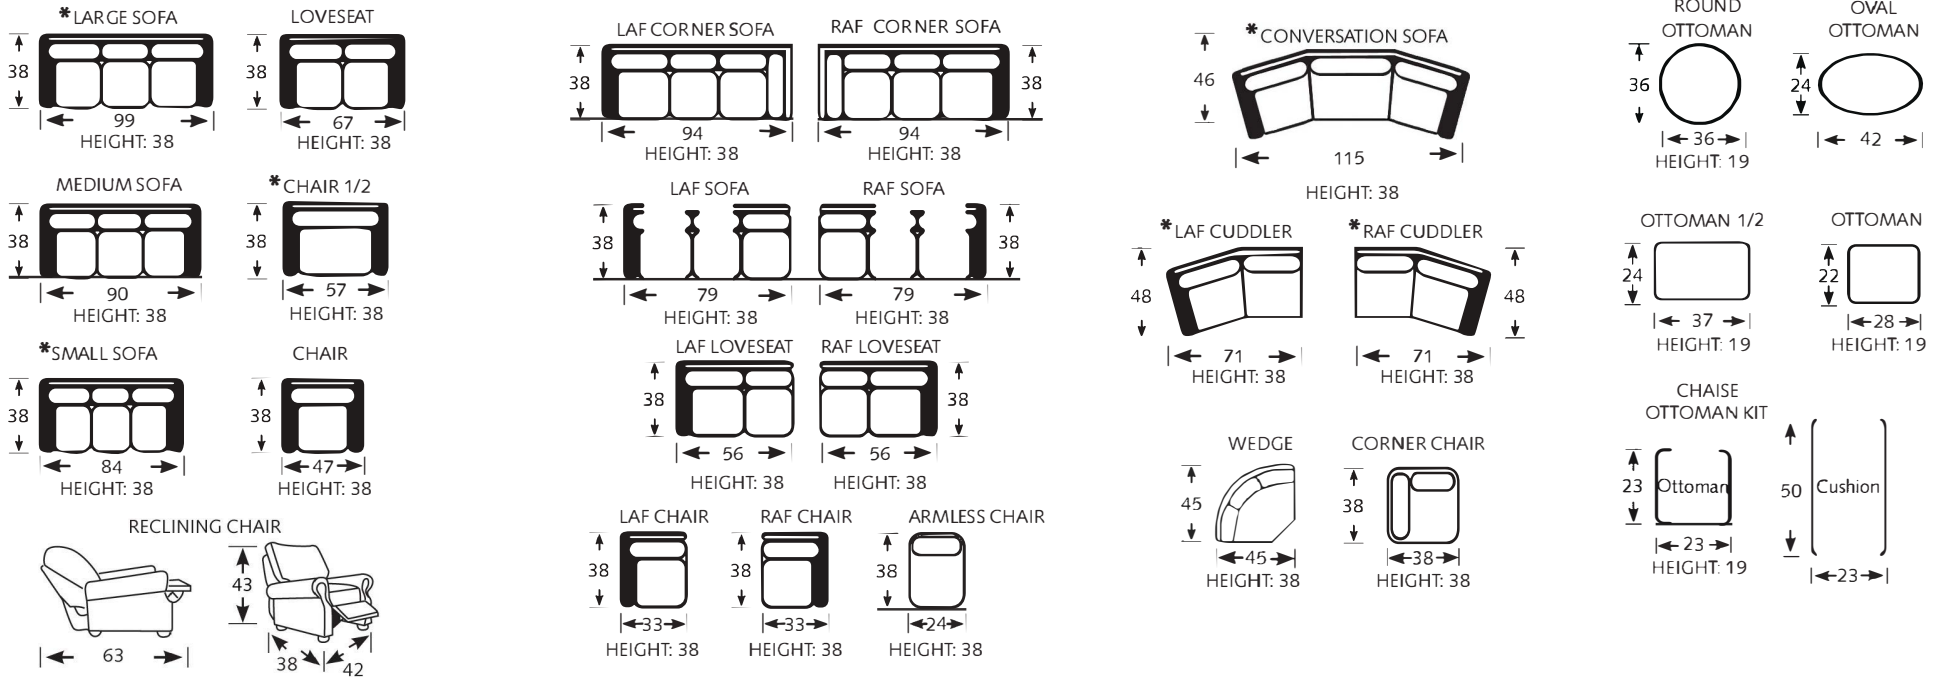

CAROLINA CUSTOM LEATHER

Design your own

CHOOSE YOUR SEAT DEPTH : 21" or 23"
 CHOOSE YOUR ARM STYLE:

CHOOSE YOUR LEG STYLE:
 (FRONT LEGS ONLY)

STITCHING

MAHOGANY OAK GREYSTONE
 ANTIQUE WHITE WALNUT CHESTNUT
 DISTRESSED BLACK ESPRESSO

CHOOSE FROM 26 NAILHEAD OPTIONS

CHOOSE YOUR PIECE:

WINDOW STITCHED OR PLAIN CUSHIONS

American Made Quality & Style

MADE IN THE USA