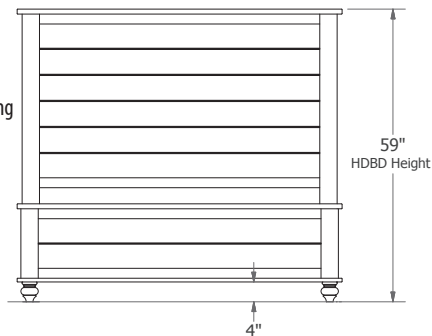

**Cottage Grove
Bed Dimensions**

Twin = 44-1/2" wide x 85-1/2" long

Full = 59-1/2" wide x 82-1/2" long

Queen = 65-1/2" wide x 87-1/2" long

King = 81-1/2" wide x 87-1/2" long

Standard Footboard

Rail Drawers

Footboard Drawers