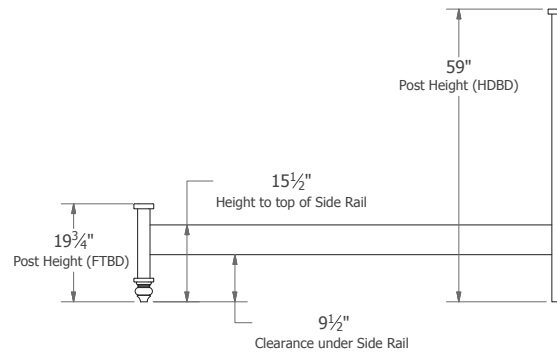

**Cottage Grove
Bed Dimensions**

Twin = 44-1/2" wide x 85-1/2" long

Full = 59-1/2" wide x 82-1/2" long

Queen = 65-1/2" wide x 87-1/2" long

King = 81-1/2" wide x 87-1/2" long

Standard Footboard

Rail Drawers

Footboard Drawers