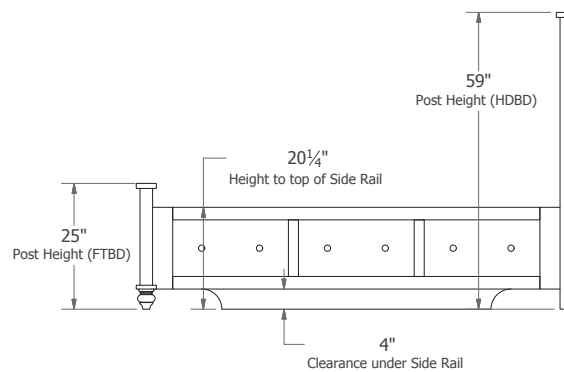

**Cottage Grove
Bed Dimensions**

Twin = 44-1/2" wide x 85-1/2" long

Full = 59-1/2" wide x 82-1/2" long

Queen = 65-1/2" wide x 87-1/2" long

King = 81-1/2" wide x 87-1/2" long

Standard Footboard

Rail Drawers

Footboard Drawers