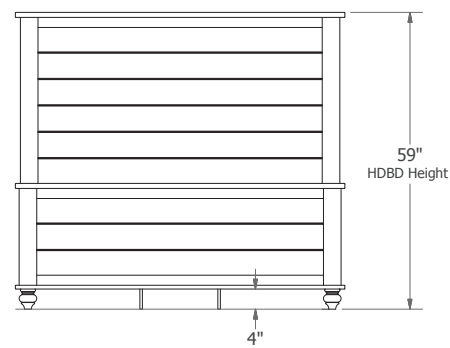

**Cottage Grove
Bed Dimensions**

Twin = 44-1/2" wide x 85-1/2" long

Full = 59-1/2" wide x 82-1/2" long

Queen = 65-1/2" wide x 87-1/2" long

King = 81-1/2" wide x 87-1/2" long

Standard Footboard

Rail Drawers

Footboard Drawers