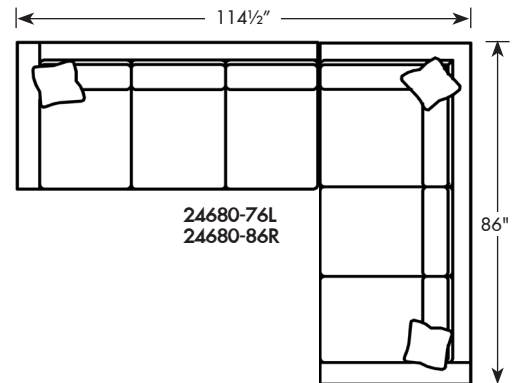

Tiffany

24680-76L
24680-86R

Sketches are 1/4" scale
*All dimensions are approximate

Common Dimensions

D 38 1/2" H 39"
SH: 20 1/2"
SD: 21"
AH: 24 1/2"

Style Information

- Attached Back (loose available)
- Comfort Cushion
- Spring Edge (Ottoman is Hard Edge)
- Leather available
- Pillows: 20"

24680-86L
Corner Left Facing Sofa
W 86"

24680-86R
Corner Right Facing Sofa
W 86"

24680-76L
Left Facing Sofa
W 76"

24680-76R
Right Facing Sofa
W 76"

24680-69AL
Armless Sofa
W 69"

24681-53L
Left Facing Loveseat
W 53"

24681-53R
Right Facing Loveseat
W 53"

24681-46AL
Armless Loveseat
W 46"

24685L
Left Facing Chair
W 30"

24685R
Right Facing Chair
W 30"

24685AL
Armless Chair
W 23"