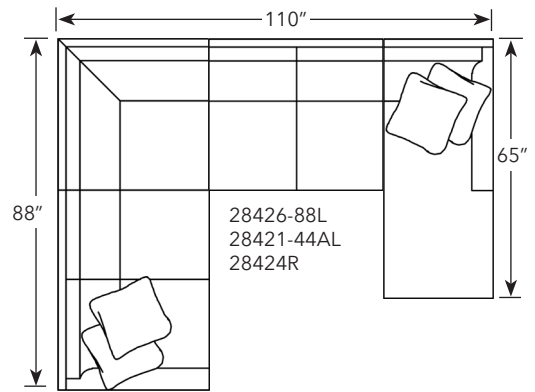

# Nola

28426-88L  
28421-44AL  
28424R

Sketches are 1/4" scale  
\*All dimensions are approximate

### Common Dimensions

D 38" H 37 1/2"  
SH: 20"  
SD: 22 1/2"  
AH: 25"

### Style Information

- Attached Back (loose available)
- Comfort Cushion
- Spring Edge
- Leather available
- Pillows: 20"

28426-88L  
Corner Left Facing Sofa  
W 88"

28426-88R  
Corner Right Facing Sofa  
W 88"

28425R  
Right Facing Chair  
W 28"

28426CP  
Cube Wedge  
38" x 38"

28424L  
Left Facing Chaise  
W 28"  
SD: 50"

28424R  
Right Facing Chaise  
W 28"  
SD: 50"

65"