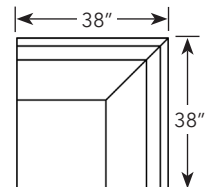

### Common Dimensions

D 38" H 37 1/2"  
SH: 20"  
SD: 22 1/2"  
AH: 25"

### Style Information

- Attached Back (loose available)
- Comfort Cushion
- Spring Edge
- Leather available
- Pillows: 20"

28426-88L  
Corner Left Facing Sofa  
W 88"

28426-88R  
Corner Right Facing Sofa  
W 88"

28420-72L  
Left Facing Sofa  
W 72"

28420-72R  
Right Facing Sofa  
W 72"

28421-50L  
Left Facing Loveseat  
W 50"

28421-50R  
Right Facing Loveseat  
W 50"

28421-44AL  
Armless Loveseat  
W 44"

28425L  
Left Facing Chair  
W 28"

28425R  
Right Facing Chair  
W 28"

28426CP  
Cube Wedge  
38" x 38"

28424L  
Left Facing Chaise  
W 28"  
SD: 50"

28424R  
Right Facing Chaise  
W 28"  
SD: 50"

65"