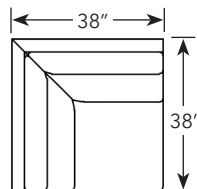

Hunter

18370-78L
18376-89R

Sketches are 1/4" scale
*All dimensions are approximate

Common Dimensions

D 38" H 41"
SH: 21 1/2"
SD: 22"
AH: 26 1/2"

Style Information

- Loose Back (attached available)
- Comfort Cushion
- Spring Edge
- Leather available
- Pillows: 20"

18370-78L
18376-89R

18376-89L
Corner Left Facing Sofa
W 89"

18376-89R
Corner Right Facing Sofa
W 89"

18370-78L
Left Facing Sofa
W 78"

18370-78R
Right Facing Sofa
W 78"

18371-53L
Left Facing Loveseat
W 53"

18371-53R
Right Facing Loveseat
W 53"

18371-50AL
Armless Loveseat
W 50"

18375L
Left Facing Chair
W 28 1/2"

18375R
Right Facing Chair
W 28 1/2"

18375AL
Armless Chair
W 25"

18376CP
Cube Wedge
38" x 38"