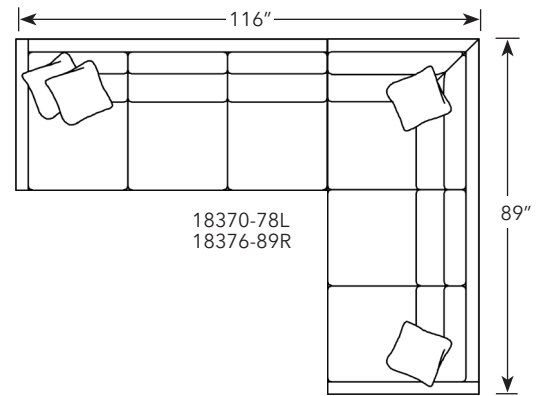

Hunter

18370-78L
18376-89R

Sketches are 1/4" scale
*All dimensions are approximate

Common Dimensions

D 38" H 41"
SH: 21 1/2"
SD: 22"
AH: 26 1/2"

Style Information

- Loose Back (attached available)
- Comfort Cushion
- Spring Edge
- Leather available
- Pillows: 20"

18370-78L
18376-89R

18376-89L
Corner Left Facing Sofa
W 89"

18376-89R
Corner Right Facing Sofa
W 89"

18370-78L
Left Facing Sofa
W 78"

18370-78R
Right Facing Sofa
W 78"

18371-53L
Left Facing Loveseat
W 53"

18371-53R
Right Facing Loveseat
W 53"

18371-50AL
Armless Loveseat
W 50"

18375L
Left Facing Chair
W 28 1/2"

18375R
Right Facing Chair
W 28 1/2"

18375AL
Armless Chair
W 25"

18376CP
Cube Wedge
38" x 38"