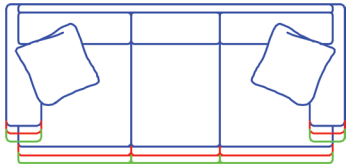

Tailor Made

Standard Pieces

by **Temple**furniture

~ 20" SEAT DEPTH ~ ~ 22" SEAT DEPTH ~ ~ 24" SEAT DEPTH ~

Sketches are 1/4" scale
 Sketches shown as Panel Arm/T Cushion
 Measurements are with 8" Panel Arm Only
 *All dimensions are approximate

Common Dimensions:
 Seat Height: 20"
 Arm Height: 26"

Style Information:
 • Comfort Cushion
 • Spring Edge (Sleepers and Ottomans are Hard Edge)
 • Pillows: 20"

3 Cushion Sofa, ISW 79"
 5530-95
 6630-95
 7730-95

2 Cushion Sofa, ISW 79"
 5520-95
 6620-95
 7720-95

3 Cushion Queen Sleeper, ISW 66"
 5530 QS
 6630 QS

Chair, ISW 21"
 5505
 6605
 7705

3 Cushion Sofa, ISW 69"
 5530-85
 6630-85
 7730-85

2 Cushion Sofa, ISW 69"
 5520-85
 6620-85
 7720-85