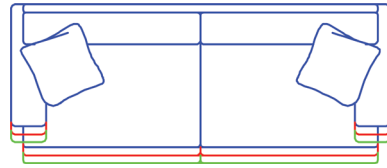

Tailor Made

Standard Pieces

by **Temple**furniture

~ 20" SEAT DEPTH ~ ~ 22" SEAT DEPTH ~ ~ 24" SEAT DEPTH ~

Sketches are 1/4" scale
 Sketches shown as Panel Arm/T Cushion
 Measurements are with 8" Panel Arm Only
 *All dimensions are approximate

Common Dimensions:
 Seat Height: 20"
 Arm Height: 26"

Style Information:
 • Comfort Cushion
 • Spring Edge (Sleepers and Ottomans are Hard Edge)
 • Pillows: 20"

3 Cushion Sofa, ISW 79"
 5530-95
 6630-95
 7730-95