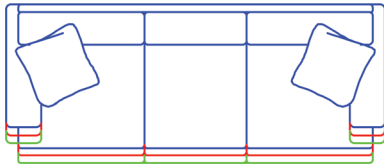

Tailor Made

Standard Pieces

by **Temple**furniture

~ 20" SEAT DEPTH ~ ~ 22" SEAT DEPTH ~ ~ 24" SEAT DEPTH ~

Sketches are 1/4" scale
 Sketches shown as Panel Arm/T Cushion
 Measurements are with 8" Panel Arm Only
 *All dimensions are approximate

Common Dimensions:
 Seat Height: 20"
 Arm Height: 26"

Style Information:
 • Comfort Cushion
 • Spring Edge (Sleepers and Ottomans are Hard Edge)
 • Pillows: 20"

3 Cushion Sofa, ISW 79"
 5530-95
 6630-95
 7730-95