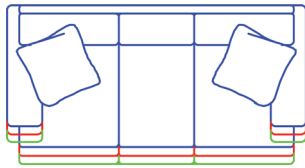

Tailor Made

Standard Pieces

by **Temple**furniture

~ 20" SEAT DEPTH ~ ~ 22" SEAT DEPTH ~ ~ 24" SEAT DEPTH ~

Sketches are 1/4" scale
 Sketches shown as Panel Arm/T Cushion
 Measurements are with 8" Panel Arm Only
 *All dimensions are approximate

Common Dimensions:
 Seat Height: 20"
 Arm Height: 26"

Style Information:
 • Comfort Cushion
 • Spring Edge (Sleepers and Ottomans are Hard Edge)
 • Pillows: 20"

3 Cushion Sofa, ISW 79"
 5530-95
 6630-95
 7730-95

2 Cushion Sofa, ISW 79"
 5520-95
 6620-95
 7720-95

3 Cushion Queen Sleeper, ISW 66"
 5530 QS
 6630 QS

Chair, ISW 21"
 5505
 6605
 7705

3 Cushion Sofa, ISW 69"
 5530-85
 6630-85
 7730-85

2 Cushion Sofa, ISW 69"
 5520-85
 6620-85
 7720-85

2 Cushion Queen Sleeper, ISW 66"
 5520 QS
 6620 QS

Oversized Chair, ISW 31"
 5505½
 6605½
 7705½

3 Cushion Sofa, ISW 59"
 5530-75
 6630-75
 7730-75

2 Cushion Sofa, ISW 59"
 5520-75
 6620-75
 7720-75

Full Sleeper, ISW 57"
 5520 RS
 6620 RS