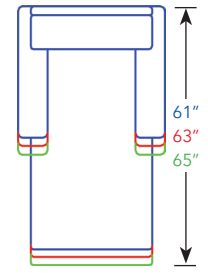

2 Cushion Queen Sleeper, ISW 66"
 5520 QS
 6620 QS

Oversized Chair, ISW 31"
 5505½
 6605½
 7705½

3 Cushion Sofa, ISW 59"
 5530-75
 6630-75
 7730-75

2 Cushion Sofa, ISW 59"
 5520-75
 6620-75
 7720-75

Full Sleeper, ISW 57"
 5520 RS
 6620 RS

Chair Sleeper, ISW 37"
 5505 CS
 6605 CS

103" / 105" / 107"
 Curved Sofa, ISW 75"
 5502-105
 6602-105
 7702-105

Loveseat, ISW 45"
 5501-62
 6601-62
 7701-62

Twin Sleeper, ISW 45"
 5520 LSS
 6620 LSS

Chaise, ISW 21"
 5504
 6604
 7704

Sofa/Chaise Combo, ISW 79"
 5534-95 L/R
 6634-95 L/R
 7734-95 L/R

Sofa/Chaise Combo, ISW 69"
 5534-85 L/R
 6634-85 L/R
 7734-85 L/R

Sofa/Chaise Combo, ISW 59"
 5534-75 L/R
 6634-75 L/R
 7734-75 L/R

~Chaises are T cushion only.~

* Overall Width will vary based on Arm Options selected, simply add Arm Width to Inside Width. *

** Overall Height will be based on Back Option selected. **

*** Dimensions will vary based on options selected. Contact Customer Service. ***