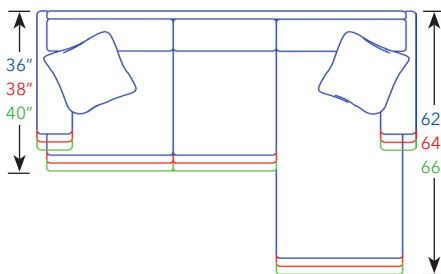

Tailor Made

Standard Pieces

by **Temple**furniture

~ 20" SEAT DEPTH ~ ~ 22" SEAT DEPTH ~ ~ 24" SEAT DEPTH ~

Sketches are 1/4" scale
 Sketches shown as Panel Arm/T Cushion
 Measurements are with 8" Panel Arm Only
 *All dimensions are approximate

Common Dimensions:
 Seat Height: 20"
 Arm Height: 26"

Style Information:
 • Comfort Cushion
 • Spring Edge (Sleepers and Ottomans are Hard Edge)
 • Pillows: 20"

3 Cushion Sofa, ISW 79"
 5530-95
 6630-95
 7730-95

Chair Sleeper, ISW 37"
 5505 CS
 6605 CS

103" / 105" / 107"
 Curved Sofa, ISW 75"
 5502-105
 6602-105
 7702-105

Loveseat, ISW 45"
 5501-62
 6601-62
 7701-62

Twin Sleeper, ISW 45"
 5520 LSS
 6620 LSS

Chaise, ISW 21"
 5504
 6604
 7704

Sofa/Chaise Combo, ISW 79"
 5534-95 L/R
 6634-95 L/R
 7734-95 L/R

Sofa/Chaise Combo, ISW 69"
 5534-85 L/R
 6634-85 L/R
 7734-85 L/R

Sofa/Chaise Combo, ISW 59"
 5534-75 L/R
 6634-75 L/R
 7734-75 L/R

~Chaises are T cushion only.~