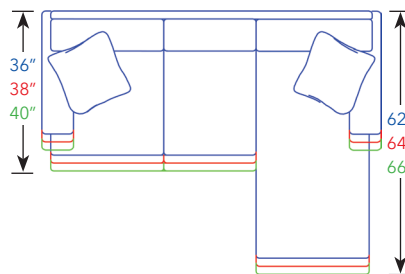

Tailor Made

Standard Pieces

by **Temple**furniture

~ 20" SEAT DEPTH ~ ~ 22" SEAT DEPTH ~ ~ 24" SEAT DEPTH ~

Sketches are 1/4" scale
 Sketches shown as Panel Arm/T Cushion
 Measurements are with 8" Panel Arm Only
 *All dimensions are approximate

Common Dimensions:
 Seat Height: 20"
 Arm Height: 26"

Style Information:
 • Comfort Cushion
 • Spring Edge (Sleepers and Ottomans are Hard Edge)
 • Pillows: 20"

3 Cushion Sofa, ISW 79"
 5530-95
 6630-95
 7730-95

Chair Sleeper, ISW 37"
 5505 CS
 6605 CS

103" / 105" / 107"
 Curved Sofa, ISW 75"
 5502-105
 6602-105
 7702-105

Loveseat, ISW 45"
 5501-62
 6601-62
 7701-62

Twin Sleeper, ISW 45"
 5520 LSS
 6620 LSS

Chaise, ISW 21"
 5504
 6604
 7704

Sofa/Chaise Combo, ISW 79"
 5534-95 L/R
 6634-95 L/R
 7734-95 L/R

Sofa/Chaise Combo, ISW 69"
 5534-85 L/R
 6634-85 L/R
 7734-85 L/R

Sofa/Chaise Combo, ISW 59"
 5534-75 L/R
 6634-75 L/R
 7734-75 L/R

~Chaises are T cushion only.~