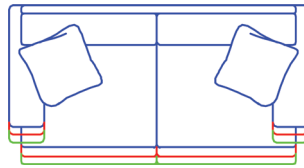

Tailor Made

Standard Pieces

by **Temple**furniture

~ 20" SEAT DEPTH ~ ~ 22" SEAT DEPTH ~ ~ 24" SEAT DEPTH ~

Sketches are 1/4" scale
 Sketches shown as Panel Arm/T Cushion
 Measurements are with 8" Panel Arm Only
 *All dimensions are approximate

Common Dimensions:
 Seat Height: 20"
 Arm Height: 26"

Style Information:
 • Comfort Cushion
 • Spring Edge (Sleepers and Ottomans are Hard Edge)
 • Pillows: 20"

3 Cushion Sofa, ISW 79"
 5530-95
 6630-95
 7730-95

2 Cushion Sofa, ISW 79"
 5520-95
 6620-95
 7720-95

3 Cushion Queen Sleeper, ISW 66"
 5530 QS
 6630 QS

Chair, ISW 21"
 5505
 6605
 7705

3 Cushion Sofa, ISW 69"
 5530-85
 6630-85
 7730-85

2 Cushion Sofa, ISW 69"
 5520-85
 6620-85
 7720-85

2 Cushion Queen Sleeper, ISW 66"
 5520 QS
 6620 QS

Oversized Chair, ISW 31"
 5505½
 6605½
 7705½

3 Cushion Sofa, ISW 59"
 5530-75
 6630-75
 7730-75

2 Cushion Sofa, ISW 59"
 5520-75
 6620-75
 7720-75

Full Sleeper, ISW 57"
 5520 RS
 6620 RS