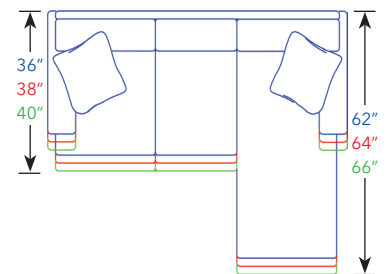

Tailor Made

Standard Pieces

by **Temple**furniture

~ 20" SEAT DEPTH ~ ~ 22" SEAT DEPTH ~ ~ 24" SEAT DEPTH ~

Sketches are 1/4" scale
 Sketches shown as Panel Arm/T Cushion
 Measurements are with 8" Panel Arm Only
 *All dimensions are approximate

Common Dimensions:
 Seat Height: 20"
 Arm Height: 26"

Style Information:
 • Comfort Cushion
 • Spring Edge (Sleepers and Ottomans are Hard Edge)
 • Pillows: 20"

3 Cushion Sofa, ISW 79"
 5530-95
 6630-95
 7730-95

Chair Sleeper, ISW 37"
 5505 CS
 6605 CS

103" / 105" / 107"
 Curved Sofa, ISW 75"
 5502-105
 6602-105
 7702-105

Loveseat, ISW 45"
 5501-62
 6601-62
 7701-62

Twin Sleeper, ISW 45"
 5520 LSS
 6620 LSS

Chaise, ISW 21"
 5504
 6604
 7704

Sofa/Chaise Combo, ISW 79"
 5534-95 L/R
 6634-95 L/R
 7734-95 L/R

Sofa/Chaise Combo, ISW 69"
 5534-85 L/R
 6634-85 L/R
 7734-85 L/R

Sofa/Chaise Combo, ISW 59"
 5534-75 L/R
 6634-75 L/R
 7734-75 L/R

~Chaises are T cushion only.~