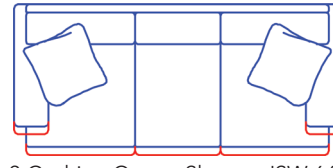

Tailor Made

Standard Pieces

by **Temple**furniture

~ 20" SEAT DEPTH ~ ~ 22" SEAT DEPTH ~ ~ 24" SEAT DEPTH ~

Sketches are 1/4" scale
 Sketches shown as Panel Arm/T Cushion
 Measurements are with 8" Panel Arm Only
 *All dimensions are approximate

Common Dimensions:
 Seat Height: 20"
 Arm Height: 26"

Style Information:
 • Comfort Cushion
 • Spring Edge (Sleepers and Ottomans are Hard Edge)
 • Pillows: 20"

3 Cushion Sofa, ISW 79"
 5530-95
 6630-95
 7730-95

2 Cushion Sofa, ISW 79"
 5520-95
 6620-95
 7720-95

3 Cushion Queen Sleeper, ISW 66"
 5530 QS
 6630 QS

Chair, ISW 21"
 5505
 6605
 7705

3 Cushion Sofa, ISW 69"
 5530-85
 6630-85
 7730-85

2 Cushion Sofa, ISW 69"
 5520-85
 6620-85
 7720-85