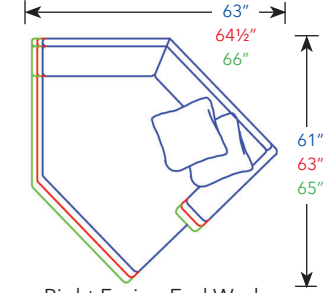

Sketches are 1/4" scale
 Sketches shown as Panel Arm/T Cushion

Sectionals

Measurements are with 8" Panel Arm Only
 *All dimensions are approximate

*** Dimensions will vary based on options selected. Contact Customer Service. ***

~ 20" SEAT DEPTH ~ ~ 22" SEAT DEPTH ~ ~ 24" SEAT DEPTH ~

Left Facing Sofa
 5500-81L, ISW 70" OW 78"
 6600-81L, ISW 70" OW 78"
 7700-81L, ISW 70" OW 78"

Corner Left Facing Sofa
 5500-90L, ISW 82" OW 90"
 6600-92L, ISW 84" OW 92"
 7700-94L, ISW 86" OW 94"

Left Facing Queen Sleeper
 5509-QSL, ISW 70" OW 78"
 6609-QSL, ISW 70" OW 78"

Left Facing End Wedge
 5508L, W 68" x D 51"
 6608L, W 70" x D 53"
 7708L, W 72" x D 55"

~End Wedges are T cushion only~

Right Facing Sofa
 5500-81R, ISW 70" OW 78"
 6600-81R, ISW 70" OW 78"
 7700-81R, ISW 70" OW 78"

Corner Right Facing Sofa
 5500-90R, ISW 82" OW 90"
 6600-92R, ISW 84" OW 92"
 7700-94R, ISW 86" OW 94"

Right Facing Queen Sleeper
 5509-QSR, ISW 70" OW 78"
 6609-QSR, ISW 70" OW 78"

Right Facing End Wedge
 5508R, W 68" x D 51"
 6608R, W 70" x D 53"
 7708R, W 72" x D 55"