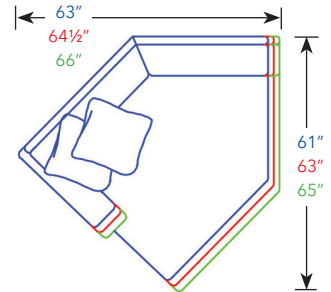

Sketches are 1/4" scale
 Sketches shown as Panel Arm/T Cushion

Sectionals

Measurements are with 8" Panel Arm Only
 *All dimensions are approximate

*** Dimensions will vary based on options selected. Contact Customer Service. ***

~ 20" SEAT DEPTH ~ ~ 22" SEAT DEPTH ~ ~ 24" SEAT DEPTH ~

Left Facing Sofa
 5500-81L, ISW 70" OW 78"
 6600-81L, ISW 70" OW 78"
 7700-81L, ISW 70" OW 78"

Corner Left Facing Sofa
 5500-90L, ISW 82" OW 90"
 6600-92L, ISW 84" OW 92"
 7700-94L, ISW 86" OW 94"

Left Facing Queen Sleeper
 5509-QSL, ISW 70" OW 78"
 6609-QSL, ISW 70" OW 78"

Left Facing End Wedge
 5508L, W 68" x D 51"
 6608L, W 70" x D 53"
 7708L, W 72" x D 55"

~End Wedges are T cushion only~

Right Facing Sofa
 5500-81R, ISW 70" OW 78"
 6600-81R, ISW 70" OW 78"
 7700-81R, ISW 70" OW 78"

Corner Right Facing Sofa
 5500-90R, ISW 82" OW 90"
 6600-92R, ISW 84" OW 92"
 7700-94R, ISW 86" OW 94"

Right Facing Queen Sleeper
 5509-QSR, ISW 70" OW 78"
 6609-QSR, ISW 70" OW 78"

Right Facing End Wedge
 5508R, W 68" x D 51"
 6608R, W 70" x D 53"
 7708R, W 72" x D 55"