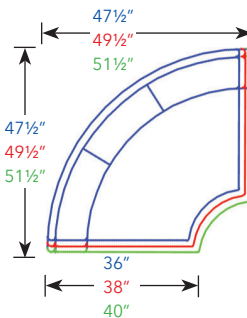

Curved Wedge
5510CP, 47 1/2" x 36"
6610CP, 49 1/2" x 38"
7710CP, 51 1/2" x 40"

Common Dimensions:

Seat Height: 20"
Arm Height: 26"

Style Information:

- Comfort Cushion
- Spring Edge (Sleepers & Ottomans are Hard Edge)
- Pillows: 20"

W 29" D 27" H 20"

W 42" D 27" H 18"
*Casters standard

W 46 1/2" D 23" H 20"
*Casters standard

W 54" D 31" H 20"

* Overall Width will vary based on Arm Options selected.*

Simply add Arm Width to Inside Seat Width with the exception of the Corner Sofa.

** Overall Height will be based on Back Option selected. **