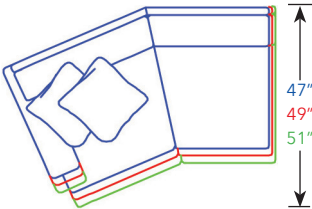

Sketches are 1/4" scale
 Sketches shown as Panel Arm/T Cushion

Sectionals

Measurements are with 8" Panel Arm Only
 *All dimensions are approximate

*** Dimensions will vary based on options selected. Contact Customer Service. ***

~ 20" SEAT DEPTH ~ ~ 22" SEAT DEPTH ~ ~ 24" SEAT DEPTH ~

Left Facing Sofa
 5500-81L, ISW 70" OW 78"
 6600-81L, ISW 70" OW 78"
 7700-81L, ISW 70" OW 78"

Corner Left Facing Sofa
 5500-90L, ISW 82" OW 90"
 6600-92L, ISW 84" OW 92"
 7700-94L, ISW 86" OW 94"

Left Facing Queen Sleeper
 5509-QSL, ISW 70" OW 78"
 6609-QSL, ISW 70" OW 78"

Left Facing End Wedge
 5508L, W 68" x D 51"
 6608L, W 70" x D 53"
 7708L, W 72" x D 55"

~End Wedges are T cushion only~

Right Facing Sofa
 5500-81R, ISW 70" OW 78"
 6600-81R, ISW 70" OW 78"
 7700-81R, ISW 70" OW 78"

Corner Right Facing Sofa
 5500-90R, ISW 82" OW 90"
 6600-92R, ISW 84" OW 92"
 7700-94R, ISW 86" OW 94"

Right Facing Queen Sleeper
 5509-QSR, ISW 70" OW 78"
 6609-QSR, ISW 70" OW 78"

Right Facing End Wedge
 5508R, W 68" x D 51"
 6608R, W 70" x D 53"
 7708R, W 72" x D 55"