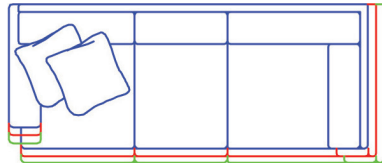

Sketches are 1/4" scale
 Sketches shown as Panel Arm/T Cushion

Sectionals

Measurements are with 8" Panel Arm Only
 *All dimensions are approximate

*** Dimensions will vary based on options selected. Contact Customer Service. ***

~ 20" SEAT DEPTH ~ ~ 22" SEAT DEPTH ~ ~ 24" SEAT DEPTH ~

Left Facing Sofa
 5500-81L, ISW 70" OW 78"
 6600-81L, ISW 70" OW 78"
 7700-81L, ISW 70" OW 78"

Corner Left Facing Sofa
 5500-90L, ISW 82" OW 90"
 6600-92L, ISW 84" OW 92"
 7700-94L, ISW 86" OW 94"

Left Facing Queen Sleeper
 5509-QSL, ISW 70" OW 78"
 6609-QSL, ISW 70" OW 78"

Left Facing End Wedge
 5508L, W 68" x D 51"
 6608L, W 70" x D 53"
 7708L, W 72" x D 55"

~End Wedges are T cushion only~

Right Facing Sofa
 5500-81R, ISW 70" OW 78"
 6600-81R, ISW 70" OW 78"
 7700-81R, ISW 70" OW 78"