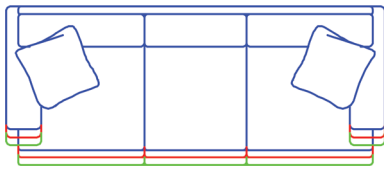

Tailor Made

Standard Pieces

by **Temple**furniture

~ 20" SEAT DEPTH ~ ~ 22" SEAT DEPTH ~ ~ 24" SEAT DEPTH ~

Sketches are 1/4" scale
Sketches shown as Panel Arm/T Cushion
Measurements are with 8" Panel Arm Only
*All dimensions are approximate

Common Dimensions:
Seat Height: 20"
Arm Height: 26"

Style Information:
• Comfort Cushion
• Spring Edge (Sleepers and Ottomans are Hard Edge)
• Pillows: 20"

3 Cushion Sofa, ISW 79"
5530-95
6630-95
7730-95