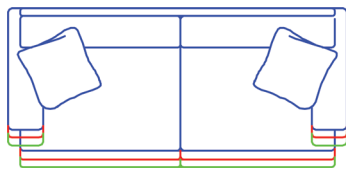

2 Cushion Sofa, ISW 69"
5520-85
6620-85
7720-85