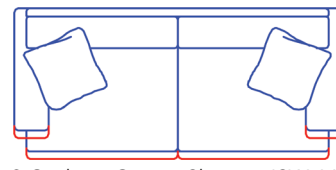

2 Cushion Queen Sleeper, ISW 66"
5520 QS
6620 QS