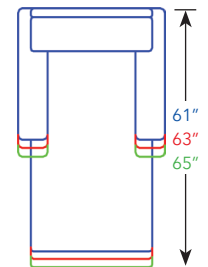

~ 20" SEAT DEPTH ~ ~ 22" SEAT DEPTH ~ ~ 24" SEAT DEPTH ~

Sketches are 1/4" scale
Sketches shown as Panel Arm/T Cushion
Measurements are with 8" Panel Arm Only
*All dimensions are approximate

Common Dimensions:
Seat Height: 20"
Arm Height: 26"

3 Cushion Sofa, ISW 59"
5530-75
6630-75
7730-75

2 Cushion Sofa, ISW 59"
5520-75
6620-75
7720-75

Full Sleeper, ISW 57"
5520 RS
6620 RS

Chair Sleeper, ISW 37"
5505 CS
6605 CS

103" / 105" / 107"
Curved Sofa, ISW 75"
5502-105
6602-105
7702-105

Loveseat, ISW 45"
5501-62
6601-62
7701-62

Twin Sleeper, ISW 45"
5520 LSS
6620 LSS

Chaise, ISW 21"
5504
6604
7704

Sofa/Chaise Combo, ISW 79"
5534-95 L/R
6634-95 L/R
7734-95 L/R

Sofa/Chaise Combo, ISW 69"
5534-85 L/R
6634-85 L/R
7734-85 L/R