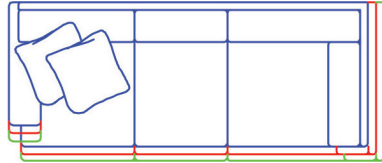

Sofa/Chaise Combo, ISW 59"
5534-75 L/R
6634-75 L/R
7734-75 L/R

~Chaises are T cushion only.~

* Overall Width will vary based on Arm Options selected, simply add Arm Width to Inside Width. *

** Overall Height will be based on Back Option selected. **

*** Dimensions will vary based on options selected. Contact Customer Service. ***

Sketches are 1/4" scale
 Sketches shown as Panel Arm/T Cushion

Sectionals

Measurements are with 8" Panel Arm Only
 *All dimensions are approximate

*** Dimensions will vary based on options selected. Contact Customer Service. ***

~ 20" SEAT DEPTH ~ ~ 22" SEAT DEPTH ~ ~ 24" SEAT DEPTH ~

Left Facing Sofa
 5500-81L, ISW 70" OW 78"
 6600-81L, ISW 70" OW 78"
 7700-81L, ISW 70" OW 78"