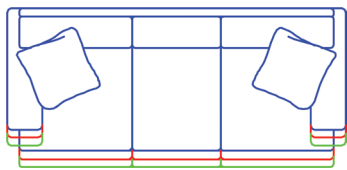

3 Cushion Sofa, ISW 69"
5530-85
6630-85
7730-85