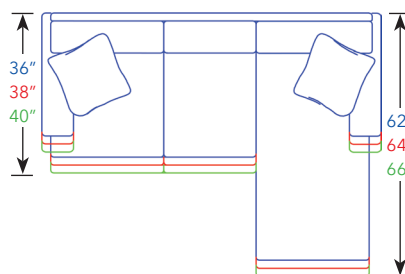

Loveseat, ISW 45"
5501-62
6601-62
7701-62

Twin Sleeper, ISW 45"
5520 LSS
6620 LSS

Chaise, ISW 21"
5504
6604
7704

Sofa/Chaise Combo, ISW 79"
5534-95 L/R
6634-95 L/R
7734-95 L/R

Sofa/Chaise Combo, ISW 69"
5534-85 L/R
6634-85 L/R
7734-85 L/R

Sofa/Chaise Combo, ISW 59"
5534-75 L/R
6634-75 L/R
7734-75 L/R

~Chaises are T cushion only.~

* Overall Width will vary based on Arm Options selected, simply add Arm Width to Inside Width. *

** Overall Height will be based on Back Option selected. **