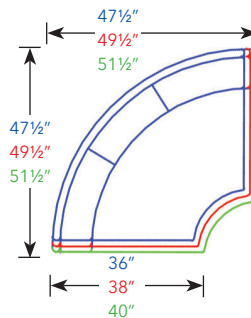

Curved Wedge
5510CP, 47 1/2" x 36"
6610CP, 49 1/2" x 38"
7710CP, 51 1/2" x 40"

Common Dimensions:

Seat Height: 20"
Arm Height: 26"

Style Information:

- Comfort Cushion
- Spring Edge (Sleepers & Ottomans are Hard Edge)
- Pillows: 20"

W 29" D 27" H 20"

W 42" D 27" H 18"
*Casters standard

W 46 1/2" D 23" H 20"
*Casters standard

W 54" D 31" H 20"

* Overall Width will vary based on Arm Options selected.*

Simply add Arm Width to Inside Seat Width with the exception of the Corner Sofa.

** Overall Height will be based on Back Option selected. **