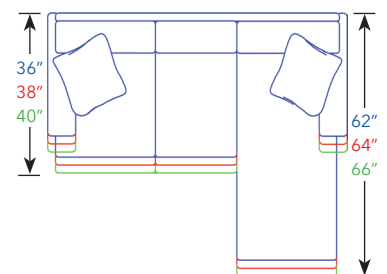

Loveseat, ISW 45"
5501-62
6601-62
7701-62

Twin Sleeper, ISW 45"
5520 LSS
6620 LSS

Chaise, ISW 21"
5504
6604
7704

Sofa/Chaise Combo, ISW 79"
5534-95 L/R
6634-95 L/R
7734-95 L/R

Sofa/Chaise Combo, ISW 69"
5534-85 L/R
6634-85 L/R
7734-85 L/R

Sofa/Chaise Combo, ISW 59"
5534-75 L/R
6634-75 L/R
7734-75 L/R

~Chaises are T cushion only.~

* Overall Width will vary based on Arm Options selected, simply add Arm Width to Inside Width. *

** Overall Height will be based on Back Option selected. **