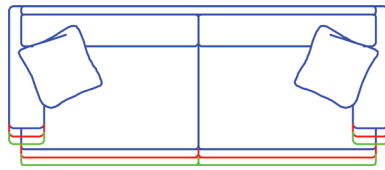

~ 20" SEAT DEPTH ~ ~ 22" SEAT DEPTH ~ ~ 24" SEAT DEPTH ~

Sketches are 1/4" scale
Sketches shown as Panel Arm/T Cushion
Measurements are with 8" Panel Arm Only
*All dimensions are approximate

Common Dimensions:
Seat Height: 20"
Arm Height: 26"

Style Information:
• Comfort Cushion
• Spring Edge (Sleepers and Ottomans are Hard Edge)
• Pillows: 20"

3 Cushion Sofa, ISW 79"
5530-95
6630-95
7730-95

2 Cushion Sofa, ISW 79"
5520-95
6620-95
7720-95

3 Cushion Queen Sleeper, ISW 66"
5530 QS
6630 QS