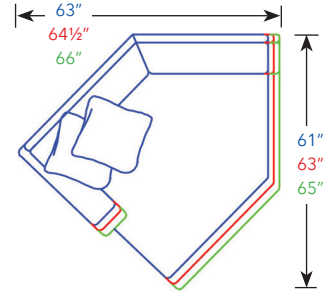

Left Facing End Wedge
5508L, W 68" x D 51"
6608L, W 70" x D 53"
7708L, W 72" x D 55"

~End Wedges are T cushion only~