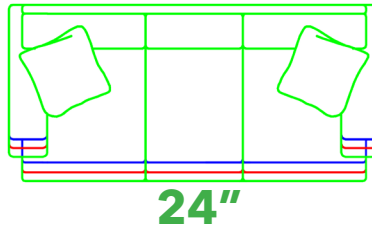

* Overall Width will vary based on Arm Options selected, simply add Arm Width to Inside Seat Width. *

** Overall Height will be based on Back Option selected. **

*** Dimensions will vary based on options selected. Contact Customer Service. ***

24" Seat Depth	Description	Seats	*OW	OD	*OH	SH	SD	AH	SW	Pillows
7730-95	Sofa	3	*	40	**	20	24	26	79	2) 20"
7730-85	Sofa	3	*	40	**	20	24	26	69	2) 20"
7730-75	Sofa	3	*	40	**	20	24	26	59	2) 20"
7734-95L/R	Sofa/Chaise**	3	*	40/66	**	20	24/51	26	79	2) 20"
7734-85L/R	Sofa/Chaise**	3	*	40/66	**	20	24/51	26	69	2) 20"
7734-75L/R	Sofa/Chaise**	3	*	40/66	**	20	24/51	26	59	2) 20"
7720-95	Sofa	2	*	40	**	20	24	26	79	2) 20"
7720-85	Sofa	2	*	40	**	20	24	26	69	2) 20"
7720-75	Sofa	2	*	40	**	20	24	26	59	2) 20"
7702-105	Curved Sofa	3	*	52	**	20	24	26	75	4) 20"
7701-62	Loveseat	2	*	40	**	20	24	26	45	2) 20"
7705	Chair	1	*	40	**	20	24	26	21	
7705 S	Swivel Chair	1	*	40	**	20	24	26	21	
7705½	Oversized Chair	1	*	40	**	20	24	26	31	
7704	Chaise	1	*	65	**	20	51	26	21	
7753	Theater Ottoman		54	31	20					
7743	Chaise Ottoman		29	27	20					
7733	Pit Storage Ottoman		46½	23	20					
7723	Angle Storage Ottoman		42	27	18					
7713	Storage Ottoman		24	19	19					
7713½	Oversized Storage Ottoman		43	22	19					
7703	Ottoman		28	22	18					
7703½	Oversized Ottoman		43	22	19					