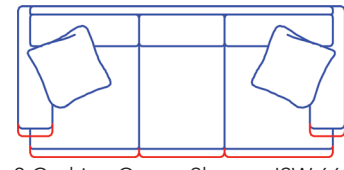

~ 20" SEAT DEPTH ~ ~ 22" SEAT DEPTH ~ ~ 24" SEAT DEPTH ~

Sketches are 1/4" scale
Sketches shown as Panel Arm/T Cushion
Measurements are with 8" Panel Arm Only
*All dimensions are approximate

Common Dimensions:
Seat Height: 20"
Arm Height: 26"

Style Information:
• Comfort Cushion
• Spring Edge (Sleepers and Ottomans are Hard Edge)
• Pillows: 20"

3 Cushion Sofa, ISW 79"
5530-95
6630-95
7730-95

2 Cushion Sofa, ISW 79"
5520-95
6620-95
7720-95

3 Cushion Queen Sleeper, ISW 66"
5530 QS
6630 QS