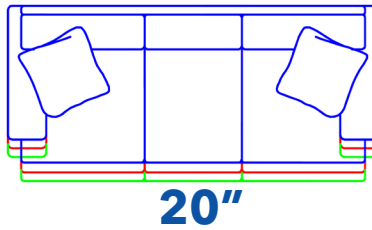

Tailor Made ~ 20" Seat Depth

20" Seat Depth	Description	Seats	*OW	OD	*OH	SH	SD	AH	SW	Pillows
5530-95	Sofa	3	*	36	**	20	20	26	79	2) 20"
5530-85	Sofa	3	*	36	**	20	20	26	69	2) 20"
5530-75	Sofa	3	*	36	**	20	20	26	59	2) 20"
5530 QS	Queen Sleeper	3	*	36	**	20	20	26	66	2) 20"
5534-95L/R	Sofa/Chaise **	3	*	36/62	**	20	20/47	26	79	2) 20"
5534-85L/R	Sofa/Chaise **	3	*	36/62	**	20	20/47	26	69	2) 20"
5534-75L/R	Sofa/Chaise **	3	*	36/62	**	20	20/47	26	59	2) 20"
5520-95	Sofa	2	*	36	**	20	20	26	79	2) 20"
5520-85	Sofa	2	*	36	**	20	20	26	69	2) 20"
5520-75	Sofa	2	*	36	**	20	20	26	59	2) 20"
5520 QS	Queen Sleeper	2	*	36	**	20	20	26	66	2) 20"
5520 RS	Full Sleeper	2	*	36	**	20	20	26	57	2) 20"
5520 LSS	Twin Sleeper	2	*	36	**	20	20	26	45	2) 20"
5502-105	Curved Sofa	3	*	48	**	20	20	26	75	4) 20"
5501-62	Loveseat	2	*	36	**	20	20	26	45	2) 20"
5505 CS	Chair Sleeper	1	*	36	**	20	20	26	37	
5505	Chair	1	*	36	**	20	20	26	21	
5505 S	Swivel Chair	1	*	36	**	20	20	26	21	
5505½	Oversized Chair	1	*	36	**	20	20	26	31	
5504	Chaise	1	*	61	**	20	47	26	21	
5553	Theater Ottoman		54	31	20					
5543	Chaise Ottoman		29	27	20					
5533	Pit Storage Ottoman		46½	23	20					
5523	Angle Storage Ottoman		42	27	18					
5513	Storage Ottoman		24	19	19					
5513½	Oversized Storage Ottoman		43	22	19					
5503	Ottoman		28	22	18					
5503½	Oversized Ottoman		43	22	19					

* Overall Width will vary based on Arm Options selected, simply add Arm Width to Inside Seat Width. *

** Overall Height will be based on Back Option selected. **

*** Dimensions will vary based on options selected. Contact Customer Service. ***