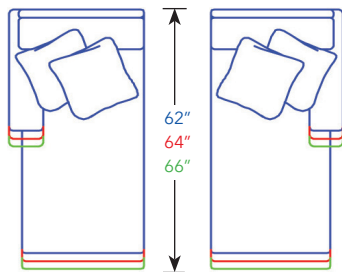

Left Facing Chaise 5504L, 31 1/2" x 62"
6604L, 31 1/2" x 64"
7704L, 31 1/2" x 66"
Right Facing Chaise 5504R, 31 1/2" x 62"
6604R, 31 1/2" x 64"
7704R, 31 1/2" x 66"

~Chaises are T cushion only~