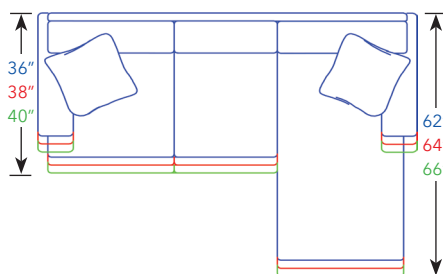

~ 20" SEAT DEPTH ~ ~ 22" SEAT DEPTH ~ ~ 24" SEAT DEPTH ~

Sketches are 1/4" scale
Sketches shown as Panel Arm/T Cushion
Measurements are with 8" Panel Arm Only
*All dimensions are approximate

Common Dimensions:
Seat Height: 20"
Arm Height: 26"

3 Cushion Sofa, ISW 59"
5530-75
6630-75
7730-75

2 Cushion Sofa, ISW 59"
5520-75
6620-75
7720-75

Full Sleeper, ISW 57"
5520 RS
6620 RS

Chair Sleeper, ISW 37"
5505 CS
6605 CS

103" / 105" / 107"
Curved Sofa, ISW 75"
5502-105
6602-105
7702-105

Loveseat, ISW 45"
5501-62
6601-62
7701-62

Twin Sleeper, ISW 45"
5520 LSS
6620 LSS

Chaise, ISW 21"
5504
6604
7704

Sofa/Chaise Combo, ISW 79"
5534-95 L/R
6634-95 L/R
7734-95 L/R

Sofa/Chaise Combo, ISW 69"
5534-85 L/R
6634-85 L/R
7734-85 L/R

Sofa/Chaise Combo, ISW 59"
5534-75 L/R
6634-75 L/R
7734-75 L/R

~Chaises are T cushion only.~

* Overall Width will vary based on Arm Options selected, simply add Arm Width to Inside Width. *

** Overall Height will be based on Back Option selected. **