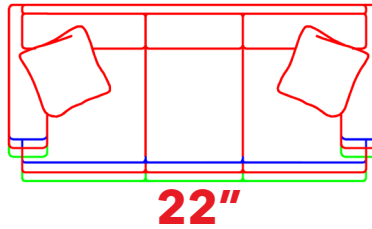

* Overall Width will vary based on Arm Options selected, simply add Arm Width to Inside Seat Width. *

** Overall Height will be based on Back Option selected. **

*** Dimensions will vary based on options selected. Contact Customer Service. ***

22" Seat Depth	Description	Seats	*OW	OD	*OH	SH	SD	AH	SW	Pillows
6630-95	Sofa	3	*	38	**	20	22	26	79	2) 20"
6630-85	Sofa	3	*	38	**	20	22	26	69	2) 20"
6630-75	Sofa	3	*	38	**	20	22	26	59	2) 20"
6630 QS	Queen Sleeper	3	*	38	**	20	22	26	66	2) 20"
6634-95L/R	Sofa/Chaise**	3	*	38/64	**	20	22/49	26	79	2) 20"
6634-85L/R	Sofa/Chaise**	3	*	38/64	**	20	22/49	26	69	2) 20"
6634-75L/R	Sofa/Chaise**	3	*	38/64	**	20	22/49	26	59	2) 20"
6620-95	Sofa	2	*	38	**	20	22	26	79	2) 20"
6620-85	Sofa	2	*	38	**	20	22	26	69	2) 20"
6620-75	Sofa	2	*	38	**	20	22	26	59	2) 20"
6620 QS	Queen Sleeper	2	*	38	**	20	22	26	66	2) 20"
6620 RS	Full Sleeper	2	*	38	**	20	22	26	57	2) 20"
6620 LSS	Twin Sleeper	2	*	38	**	20	22	26	45	2) 20"
6602-105	Curved Sofa	3	*	50	**	20	22	26	75	4) 20"
6601-62	Loveseat	2	*	38	**	20	22	26	45	2) 20"
6605 CS	Chair Sleeper	1	*	38	**	20	22	26	37	
6605	Chair	1	*	38	**	20	22	26	21	
6605 S	Swivel Chair	1	*	38	**	20	22	26	21	
6605½	Oversized Chair	1	*	38	**	20	22	26	31	
6604	Chaise	1	*	63	**	20	49	26	21	
6653	Theater Ottoman		54	31	20					
6643	Chaise Ottoman		29	27	20					
6633	Pit Storage Ottoman		46½	23	20					
6623	Angle Storage Ottoman		42	27	18					
6613	Storage Ottoman		24	19	19					
6613½	Oversized Storage Ottoman		43	22	19					
6603	Ottoman		28	22	18					
6603½	Oversized Ottoman		43	22	19					