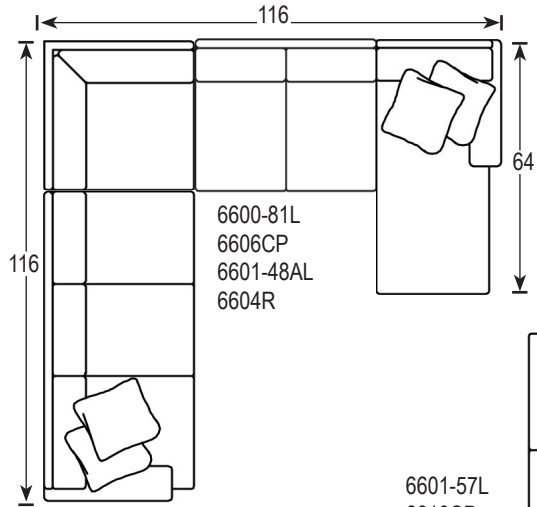

Tailor Made

Sectional Configurations

Templefurniture

Sketches are 1/4" scale when printed on Legal Size paper (14" V x 8 1/2" H)
Sketches shown as Panel Arm and T Cushion
Sketches shown are our 6600 Series
*All dimensions are approximate

Revised: 04/2020

Custom Design your Upholstered Furniture

Sketches are 1/4" scale when printed on Legal Size paper (14" V x 8 1/2" H)
 Sketches shown as Panel Arm and T Cushion

Templefurniture *Tailor Made* For more inspirations please visit our website at www.templefurniture.com

*All dimensions are approximate

1) Select the Seat Depth:
 20" - 22" - 24"

2) Select the Style:
 Sofas, Sleepers, Loveseats, Sectional Pieces,
 Chaises, Chairs & Ottomans

3) Select the Welt:

Welt
No Welt
 (For Back and Seat Cushions only)

Standard
 Overall Height 38"
Plus 2"
 Overall Height 40"
 *upcharge
Plus 4"
 (Flex Only) (Loose Back Only)
 Overall Height 42"
 *upcharge

4) Select the Back Height:

Knife Edge Attached or Loose
Round Box Attached or Loose
Square Box Attached or Loose
No Ear Attached or Loose
Tight
Tufted
 *upcharge
Lawson