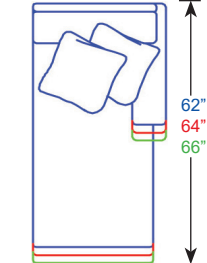

Right Facing Chaise
5504R, 31 1/2" x 62"
6604R, 31 1/2" x 64"
7704R, 31 1/2" x 66"

*End Wedges are T cushion only.

*Chaises are T cushion only.