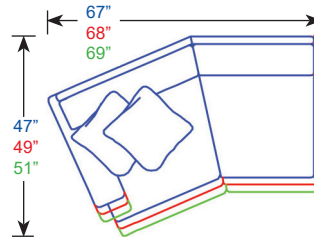

Left Facing Theater Loveseat
5502-67L, W 67" x D 47"
6602-67L, W 68" x D 49"
7702-67L, W 69" x D 51"