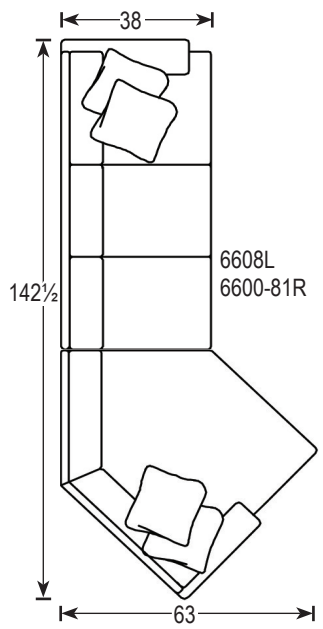

Tailor Made

Sectional Configurations

Templefurniture

Sketches are 1/4" scale when printed on Legal Size paper (14" V x 8 1/2" H)
Sketches shown as Panel Arm and T Cushion
Sketches shown are our 6600 Series
*All dimensions are approximate

*All dimensions are approximate

1) Select the Seat Depth:
 20" - 22" - 24"

2) Select the Style:
 Sofas, Sleepers, Loveseats, Sectional Pieces,
 Chaises, Chairs & Ottomans

3) Select the Welt:

Welt
No Welt
 (For Back and Seat Cushions only)

Standard
 Overall Height 38"
Plus 2"
 Overall Height 40"
 *upcharge
Plus 4"
 (Flex Only) (Loose Back Only)
 Overall Height 42"
 *upcharge

4) Select the Back Height:

Knife Edge Attached or Loose
Round Box Attached or Loose
Square Box Attached or Loose
No Ear Attached or Loose
Tight
Tufted
 *upcharge
Lawson

Common Dimensions:

Height: 38"
 Seat Height: 20"
 Arm Height: 26"

Style Information:

- Comfort Cushion
- Spring Edge (Sleepers and Ottomans are Hard Edge)
- Pillows: 20"

*** Dimensions will vary based on options selected. ***