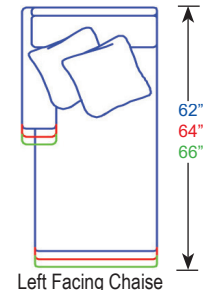

Standard
 Overall Height 38"
Plus 2"
 Overall Height 40"
 *upcharge
Plus 4"
 (Flex Only) (Loose Back Only)
 Overall Height 42"
 *upcharge

4) Select the Back Height:

Knife Edge Attached or Loose
Round Box Attached or Loose
Square Box Attached or Loose
No Ear Attached or Loose
Tight
Tufted
 *upcharge
Lawson

Common Dimensions:

Height: 38"
 Seat Height: 20"
 Arm Height: 26"

Style Information:

- Comfort Cushion
- Spring Edge (Sleepers and Ottomans are Hard Edge)
- Pillows: 20"

*** Dimensions will vary based on options selected. ***

~ 20" SEAT DEPTH ~ ~ 22" SEAT DEPTH ~ ~ 24" SEAT DEPTH ~

Left Facing Sofa
 5500-81L, 78"
 6600-81L, 78"
 7700-81L, 78"

Corner Left Facing Sofa
 5500-90L, 90"
 6600-92L, 92"
 7700-94L, 94"

Left Facing Queen Sleeper
 5509-QSL, 78"
 6609-QSL, 78"

Left Facing End Wedge
 5508L, W 68" x D 51"
 6608L, W 70" x D 53"
 7708L, W 72" x D 55"

Left Facing Chaise
 5504L, 31 1/2" x 62"
 6604L, 31 1/2" x 64"
 7704L, 31 1/2" x 66"

Right Facing Sofa
 5500-81R, 78"
 6600-81R, 78"
 7700-81R, 78"