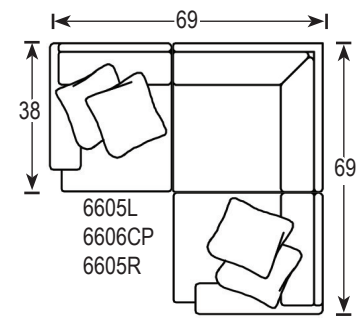

Tailor Made

Sectional Configurations

Templefurniture

Sketches are 1/4" scale when printed on Legal Size paper (14" V x 8 1/2" H)
Sketches shown as Panel Arm and T Cushion
Sketches shown are our 6600 Series
*All dimensions are approximate

Revised: 04/2020

Custom Design your Upholstered Furniture

Sketches are 1/4" scale when printed on Legal Size paper (14" V x 8 1/2" H)
 Sketches shown as Panel Arm and T Cushion

Templefurniture *Tailor Made* For more inspirations please visit our website at www.templefurniture.com

*All dimensions are approximate

1) Select the Seat Depth:
 20" - 22" - 24"

2) Select the Style:
 Sofas, Sleepers, Loveseats, Sectional Pieces,
 Chaises, Chairs & Ottomans

3) Select the Welt:

Welt
No Welt
 (For Back and Seat Cushions only)

Standard
 Overall Height 38"
Plus 2"
 Overall Height 40"
 *upcharge
Plus 4"
 (Flex Only) (Loose Back Only)
 Overall Height 42"
 *upcharge

4) Select the Back Height:

Knife Edge Attached or Loose
Round Box Attached or Loose
Square Box Attached or Loose
No Ear Attached or Loose
Tight
Tufted
 *upcharge
Lawson