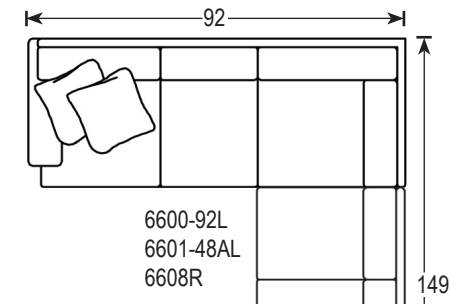

Tailor Made

Sectional Configurations

Templefurniture

Sketches are 1/4" scale when printed on Legal Size paper (14" V x 8 1/2" H)
Sketches shown as Panel Arm and T Cushion
Sketches shown are our 6600 Series
*All dimensions are approximate

Revised: 04/2020

Custom Design your Upholstered Furniture

Sketches are 1/4" scale when printed on Legal Size paper (14" V x 8 1/2" H)
 Sketches shown as Panel Arm and T Cushion

Templefurniture *Tailor Made* For more inspirations please visit our website at www.templefurniture.com

*All dimensions are approximate

1) Select the Seat Depth:
 20" - 22" - 24"

2) Select the Style:
 Sofas, Sleepers, Loveseats, Sectional Pieces,
 Chaises, Chairs & Ottomans

3) Select the Welt:

Welt
No Welt
 (For Back and Seat Cushions only)

Standard
 Overall Height 38"
Plus 2"
 Overall Height 40"
 *upcharge
Plus 4"
 (Flex Only) (Loose Back Only)
 Overall Height 42"
 *upcharge

4) Select the Back Height:

Knife Edge Attached or Loose
Round Box Attached or Loose
Square Box Attached or Loose
No Ear Attached or Loose
Tight
Tufted
 *upcharge
Lawson