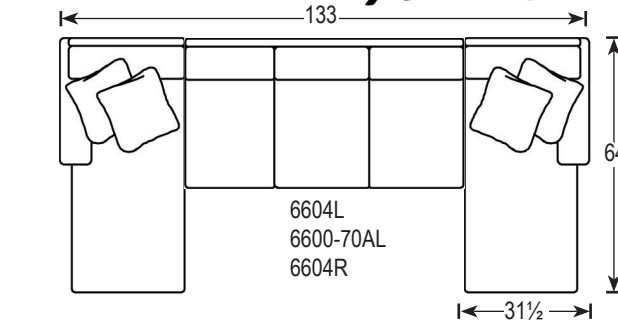

Tailor Made

Sectional Configurations

Templefurniture

Sketches are 1/4" scale when printed on Legal Size paper (14" V x 8 1/2" H)
Sketches shown as Panel Arm and T Cushion
Sketches shown are our 6600 Series
*All dimensions are approximate

Revised: 04/2020

Custom Design your Upholstered Furniture

Sketches are 1/4" scale when printed on Legal Size paper (14" V x 8 1/2" H)
 Sketches shown as Panel Arm and T Cushion

Templefurniture *Tailor Made* For more inspirations please visit our website at www.templefurniture.com

*All dimensions are approximate

1) Select the Seat Depth:
 20" - 22" - 24"

2) Select the Style:
 Sofas, Sleepers, Loveseats, Sectional Pieces,
 Chaises, Chairs & Ottomans

3) Select the Welt:

Welt
No Welt
 (For Back and Seat Cushions only)

Standard
 Overall Height 38"
Plus 2"
 Overall Height 40"
 *upcharge
Plus 4"
 (Flex Only) (Loose Back Only)
 Overall Height 42"
 *upcharge

4) Select the Back Height:

Knife Edge Attached or Loose
Round Box Attached or Loose
Square Box Attached or Loose
No Ear Attached or Loose
Tight
Tufted
 *upcharge
Lawson