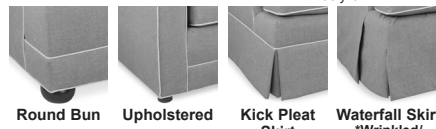

Round Bun
Upholstered
Kick Pleat Skirt
Waterfall Skirt
*Wrinkled/relaxed look is common

Common Dimensions:

Height: 38"
Seat Height: 20"
Arm Height: 26"

Style Information:

- Comfort Cushion
- Spring Edge (Sleepers and Ottomans are Hard Edge)
- Pillows: 20"

*** Dimensions will vary based on options selected. ***

~ 20" SEAT DEPTH ~ ~ 22" SEAT DEPTH ~ ~ 24" SEAT DEPTH ~