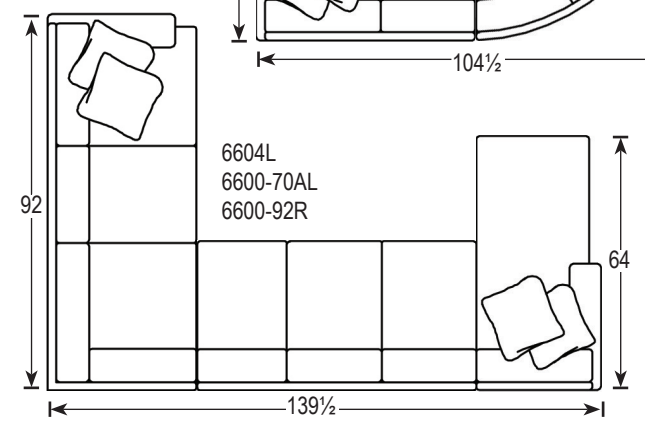

Tailor Made

Sectional Configurations

Templefurniture

Sketches are 1/4" scale when printed on Legal Size paper (14" V x 8 1/2" H)
Sketches shown as Panel Arm and T Cushion
Sketches shown are our 6600 Series
*All dimensions are approximate

Revised: 04/2020

Custom Design your Upholstered Furniture

Sketches are 1/4" scale when printed on Legal Size paper (14" V x 8 1/2" H)
 Sketches shown as Panel Arm and T Cushion

Templefurniture *Tailor Made* For more inspirations please visit our website at www.templefurniture.com

*All dimensions are approximate

1) Select the Seat Depth:
 20" - 22" - 24"

2) Select the Style:
 Sofas, Sleepers, Loveseats, Sectional Pieces,
 Chaises, Chairs & Ottomans

3) Select the Welt:

Welt
No Welt
 (For Back and Seat Cushions only)

Standard
 Overall Height 38"
Plus 2"
 Overall Height 40"
 *upcharge
Plus 4"
 (Flex Only) (Loose Back Only)
 Overall Height 42"
 *upcharge

4) Select the Back Height:

Knife Edge Attached or Loose
Round Box Attached or Loose
Square Box Attached or Loose
No Ear Attached or Loose
Tight
Tufted
 *upcharge
Lawson