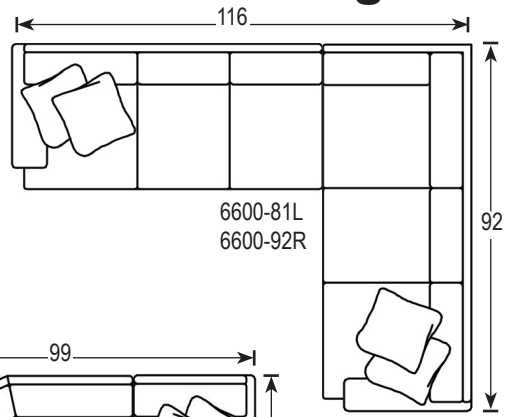

Tailor Made

Sectional Configurations

Templefurniture

Sketches are 1/4" scale when printed on Legal Size paper (14" V x 8 1/2" H)
Sketches shown as Panel Arm and T Cushion
Sketches shown are our 6600 Series
*All dimensions are approximate

Revised: 04/2020

Custom Design your Upholstered Furniture

Sketches are 1/4" scale when printed on Legal Size paper (14" V x 8 1/2" H)
 Sketches shown as Panel Arm and T Cushion

Templefurniture *Tailor Made* For more inspirations please visit our website at www.templefurniture.com

*All dimensions are approximate

1) Select the Seat Depth:
 20" - 22" - 24"

2) Select the Style:
 Sofas, Sleepers, Loveseats, Sectional Pieces,
 Chaises, Chairs & Ottomans

3) Select the Welt:

Welt
No Welt
 (For Back and Seat Cushions only)

Standard
 Overall Height 38"
Plus 2"
 Overall Height 40"
 *upcharge
Plus 4"
 (Flex Only) (Loose Back Only)
 Overall Height 42"
 *upcharge

4) Select the Back Height:

Knife Edge Attached or Loose
Round Box Attached or Loose
Square Box Attached or Loose
No Ear Attached or Loose
Tight
Tufted
 *upcharge
Lawson