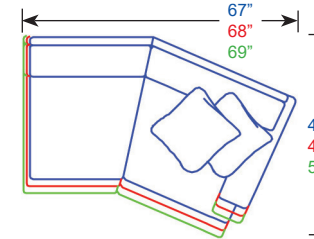

Right Facing Theater Loveseat
5502-67R, W 67" x D 47"
6602-67R, W 68" x D 49"
7702-67R, W 69" x D 51"