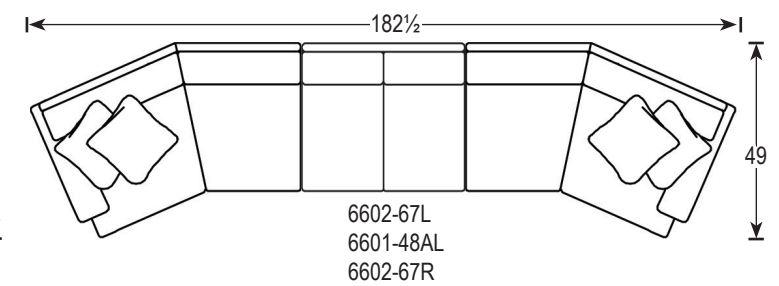

Tailor Made

Sectional Configurations

Templefurniture

Sketches are 1/4" scale when printed on Legal Size paper (14" V x 8 1/2" H)
Sketches shown as Panel Arm and T Cushion
Sketches shown are our 6600 Series
*All dimensions are approximate

Revised: 04/2020

Custom Design your Upholstered Furniture

Sketches are 1/4" scale when printed on Legal Size paper (14" V x 8 1/2" H)
 Sketches shown as Panel Arm and T Cushion

Templefurniture *Tailor Made* For more inspirations please visit our website at www.templefurniture.com

*All dimensions are approximate

1) Select the Seat Depth:
 20" - 22" - 24"

2) Select the Style:
 Sofas, Sleepers, Loveseats, Sectional Pieces,
 Chaises, Chairs & Ottomans

3) Select the Welt:

Welt
No Welt
 (For Back and Seat Cushions only)

Standard
 Overall Height 38"
Plus 2"
 Overall Height 40"
 *upcharge
Plus 4"
 (Flex Only) (Loose Back Only)
 Overall Height 42"
 *upcharge

4) Select the Back Height:

Knife Edge Attached or Loose
Round Box Attached or Loose
Square Box Attached or Loose
No Ear Attached or Loose
Tight
Tufted
 *upcharge
Lawson