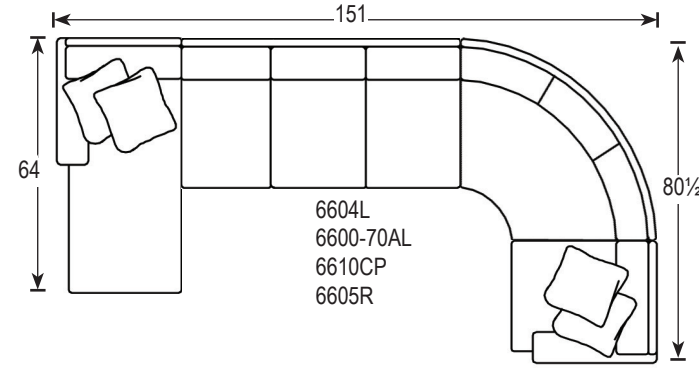

Tailor Made

Sectional Configurations

Templefurniture

Sketches are 1/4" scale when printed on Legal Size paper (14" V x 8 1/2" H)
Sketches shown as Panel Arm and T Cushion
Sketches shown are our 6600 Series
*All dimensions are approximate

Revised: 04/2020

Custom Design your Upholstered Furniture

Sketches are 1/4" scale when printed on Legal Size paper (14" V x 8 1/2" H)
 Sketches shown as Panel Arm and T Cushion

Templefurniture *Tailor Made* For more inspirations please visit our website at www.templefurniture.com

*All dimensions are approximate

1) Select the Seat Depth:
 20" - 22" - 24"

2) Select the Style:
 Sofas, Sleepers, Loveseats, Sectional Pieces,
 Chaises, Chairs & Ottomans

3) Select the Welt:

Welt
No Welt
 (For Back and Seat Cushions only)

Standard
 Overall Height 38"
Plus 2"
 Overall Height 40"
 *upcharge
Plus 4"
 (Flex Only) (Loose Back Only)
 Overall Height 42"
 *upcharge

4) Select the Back Height:

Knife Edge Attached or Loose
Round Box Attached or Loose
Square Box Attached or Loose
No Ear Attached or Loose
Tight
Tufted
 *upcharge
Lawson