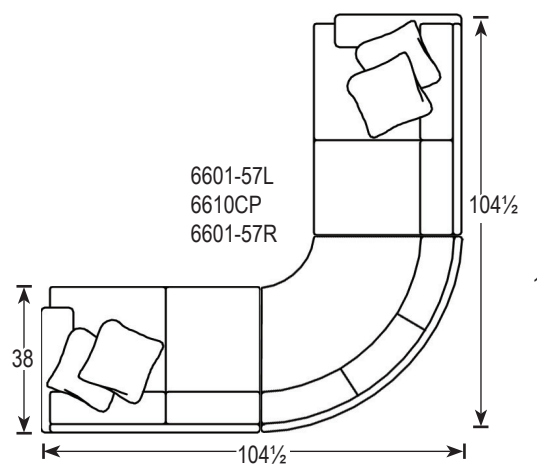

Tailor Made

Sectional Configurations

Templefurniture

Sketches are 1/4" scale when printed on Legal Size paper (14" V x 8 1/2" H)
Sketches shown as Panel Arm and T Cushion
Sketches shown are our 6600 Series
*All dimensions are approximate

Revised: 04/2020

Custom Design your Upholstered Furniture

Sketches are 1/4" scale when printed on Legal Size paper (14" V x 8 1/2" H)
 Sketches shown as Panel Arm and T Cushion

Templefurniture *Tailor Made* For more inspirations please visit our website at www.templefurniture.com

*All dimensions are approximate

1) Select the Seat Depth:
 20" - 22" - 24"

2) Select the Style:
 Sofas, Sleepers, Loveseats, Sectional Pieces,
 Chaises, Chairs & Ottomans

3) Select the Welt:

Welt
No Welt
 (For Back and Seat Cushions only)

Standard
 Overall Height 38"
Plus 2"
 Overall Height 40"
 *upcharge
Plus 4"
 (Flex Only) (Loose Back Only)
 Overall Height 42"
 *upcharge

4) Select the Back Height:

Knife Edge Attached or Loose
Round Box Attached or Loose
Square Box Attached or Loose
No Ear Attached or Loose
Tight
Tufted
 *upcharge
Lawson