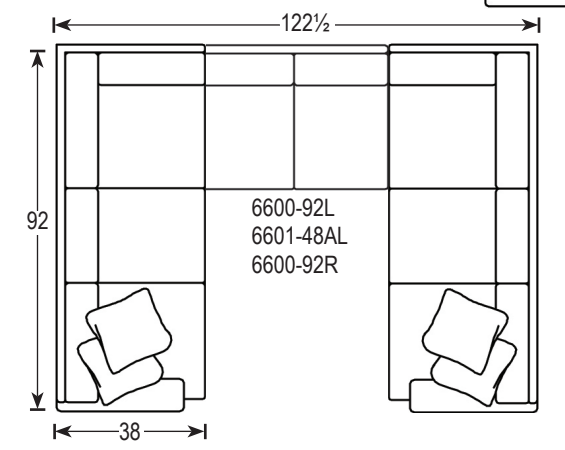

Tailor Made

Sectional Configurations

Templefurniture

Sketches are 1/4" scale when printed on Legal Size paper (14" V x 8 1/2" H)
Sketches shown as Panel Arm and T Cushion
Sketches shown are our 6600 Series
*All dimensions are approximate

Revised: 04/2020

Custom Design your Upholstered Furniture

Sketches are 1/4" scale when printed on Legal Size paper (14" V x 8 1/2" H)
 Sketches shown as Panel Arm and T Cushion

Templefurniture *Tailor Made* For more inspirations please visit our website at www.templefurniture.com

*All dimensions are approximate

1) Select the Seat Depth:
 20" - 22" - 24"

2) Select the Style:
 Sofas, Sleepers, Loveseats, Sectional Pieces,
 Chaises, Chairs & Ottomans

3) Select the Welt:

Welt
No Welt
 (For Back and Seat Cushions only)

Standard
 Overall Height 38"
Plus 2"
 Overall Height 40"
 *upcharge
Plus 4"
 (Flex Only) (Loose Back Only)
 Overall Height 42"
 *upcharge

4) Select the Back Height:

Knife Edge Attached or Loose
Round Box Attached or Loose
Square Box Attached or Loose
No Ear Attached or Loose
Tight
Tufted
 *upcharge
Lawson