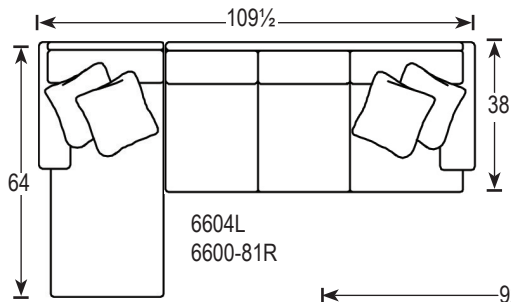

Tailor Made

Sectional Configurations

Templefurniture

Sketches are 1/4" scale when printed on Legal Size paper (14" V x 8 1/2" H)
Sketches shown as Panel Arm and T Cushion
Sketches shown are our 6600 Series
*All dimensions are approximate

Revised: 04/2020

Custom Design your Upholstered Furniture

Sketches are 1/4" scale when printed on Legal Size paper (14" V x 8 1/2" H)
 Sketches shown as Panel Arm and T Cushion

Templefurniture *Tailor Made* For more inspirations please visit our website at www.templefurniture.com

*All dimensions are approximate

1) Select the Seat Depth:
 20" - 22" - 24"

2) Select the Style:
 Sofas, Sleepers, Loveseats, Sectional Pieces,
 Chaises, Chairs & Ottomans

3) Select the Welt:

Welt
No Welt
 (For Back and Seat Cushions only)

Standard
 Overall Height 38"
Plus 2"
 Overall Height 40"
 *upcharge
Plus 4"
 (Flex Only) (Loose Back Only)
 Overall Height 42"
 *upcharge

4) Select the Back Height:

Knife Edge Attached or Loose
Round Box Attached or Loose
Square Box Attached or Loose
No Ear Attached or Loose
Tight
Tufted
 *upcharge
Lawson