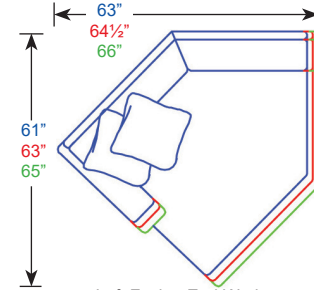

*All dimensions are approximate

1) Select the Seat Depth:
 20" - 22" - 24"

2) Select the Style:
 Sofas, Sleepers, Loveseats, Sectional Pieces,
 Chaises, Chairs & Ottomans

3) Select the Welt:

Welt
No Welt
 (For Back and Seat Cushions only)

Standard
 Overall Height 38"
Plus 2"
 Overall Height 40"
 *upcharge
Plus 4"
 (Flex Only) (Loose Back Only)
 Overall Height 42"
 *upcharge

4) Select the Back Height:

Knife Edge Attached or Loose
Round Box Attached or Loose
Square Box Attached or Loose
No Ear Attached or Loose
Tight
Tufted
 *upcharge
Lawson

Common Dimensions:

Height: 38"
 Seat Height: 20"
 Arm Height: 26"

Style Information:

- Comfort Cushion
- Spring Edge (Sleepers and Ottomans are Hard Edge)
- Pillows: 20"

*** Dimensions will vary based on options selected. ***

~ 20" SEAT DEPTH ~ ~ 22" SEAT DEPTH ~ ~ 24" SEAT DEPTH ~

Left Facing Sofa
 5500-81L, 78"
 6600-81L, 78"
 7700-81L, 78"

Corner Left Facing Sofa
 5500-90L, 90"
 6600-92L, 92"
 7700-94L, 94"

Left Facing Queen Sleeper
 5509-QSL, 78"
 6609-QSL, 78"