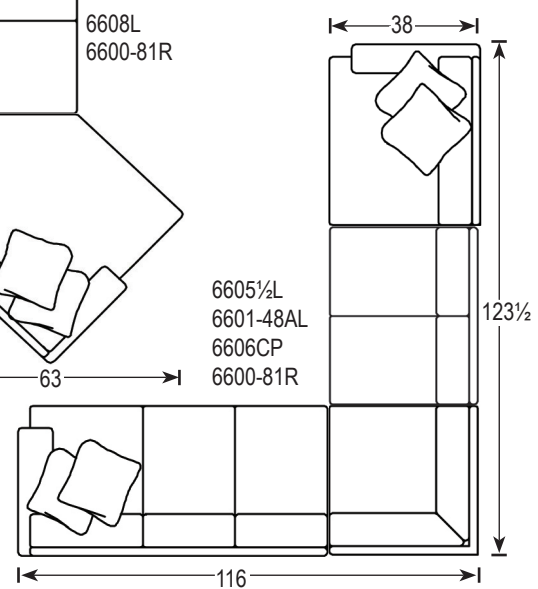

Tailor Made

Sectional Configurations

Templefurniture

Sketches are 1/4" scale when printed on Legal Size paper (14" V x 8 1/2" H)
Sketches shown as Panel Arm and T Cushion
Sketches shown are our 6600 Series
*All dimensions are approximate

Revised: 04/2020

Custom Design your Upholstered Furniture

Sketches are 1/4" scale when printed on Legal Size paper (14" V x 8 1/2" H)
 Sketches shown as Panel Arm and T Cushion

Templefurniture *Tailor Made* For more inspirations please visit our website at www.templefurniture.com

*All dimensions are approximate

1) Select the Seat Depth:
 20" - 22" - 24"

2) Select the Style:
 Sofas, Sleepers, Loveseats, Sectional Pieces,
 Chaises, Chairs & Ottomans

3) Select the Welt:

Welt
No Welt
 (For Back and Seat Cushions only)

Standard
 Overall Height 38"
Plus 2"
 Overall Height 40"
 *upcharge
Plus 4"
 (Flex Only) (Loose Back Only)
 Overall Height 42"
 *upcharge

4) Select the Back Height:

Knife Edge Attached or Loose
Round Box Attached or Loose
Square Box Attached or Loose
No Ear Attached or Loose
Tight
Tufted
 *upcharge
Lawson