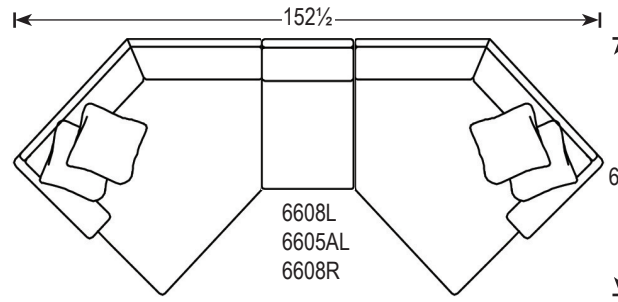

Tailor Made

Sectional Configurations

Templefurniture

Sketches are 1/4" scale when printed on Legal Size paper (14" V x 8 1/2" H)
Sketches shown as Panel Arm and T Cushion
Sketches shown are our 6600 Series
*All dimensions are approximate

Revised: 04/2020

Custom Design your Upholstered Furniture

Sketches are 1/4" scale when printed on Legal Size paper (14" V x 8 1/2" H)
 Sketches shown as Panel Arm and T Cushion

Templefurniture *Tailor Made* For more inspirations please visit our website at www.templefurniture.com

*All dimensions are approximate

1) Select the Seat Depth:
 20" - 22" - 24"

2) Select the Style:
 Sofas, Sleepers, Loveseats, Sectional Pieces,
 Chaises, Chairs & Ottomans

3) Select the Welt:

Welt
No Welt
 (For Back and Seat Cushions only)

Standard
 Overall Height 38"
Plus 2"
 Overall Height 40"
 *upcharge
Plus 4"
 (Flex Only) (Loose Back Only)
 Overall Height 42"
 *upcharge

4) Select the Back Height:

Knife Edge Attached or Loose
Round Box Attached or Loose
Square Box Attached or Loose
No Ear Attached or Loose
Tight
Tufted
 *upcharge
Lawson