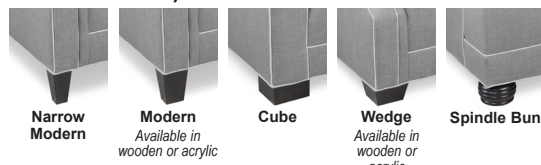

Narrow Modern
Modern
Available in wooden or acrylic
Cube
Wedge
Available in wooden or acrylic
Spindle Bun