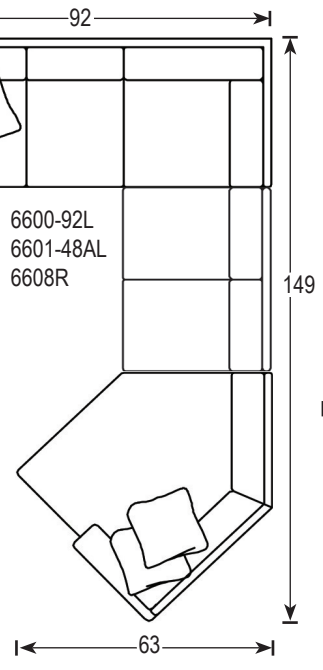

Tailor Made

Sectional Configurations

Templefurniture

Sketches are 1/4" scale when printed on Legal Size paper (14" V x 8 1/2" H)
Sketches shown as Panel Arm and T Cushion
Sketches shown are our 6600 Series
*All dimensions are approximate

Revised: 04/2020

Custom Design your Upholstered Furniture

Sketches are 1/4" scale when printed on Legal Size paper (14" V x 8 1/2" H)
 Sketches shown as Panel Arm and T Cushion

Templefurniture *Tailor Made* For more inspirations please visit our website at www.templefurniture.com

*All dimensions are approximate

1) Select the Seat Depth:
 20" - 22" - 24"

2) Select the Style:
 Sofas, Sleepers, Loveseats, Sectional Pieces,
 Chaises, Chairs & Ottomans

3) Select the Welt:

Welt
No Welt
 (For Back and Seat Cushions only)

Standard
 Overall Height 38"
Plus 2"
 Overall Height 40"
 *upcharge
Plus 4"
 (Flex Only) (Loose Back Only)
 Overall Height 42"
 *upcharge

4) Select the Back Height:

Knife Edge Attached or Loose
Round Box Attached or Loose
Square Box Attached or Loose
No Ear Attached or Loose
Tight
Tufted
 *upcharge
Lawson