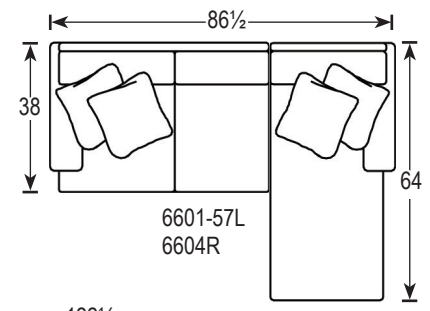

Tailor Made

Sectional Configurations

Templefurniture

Sketches are 1/4" scale when printed on Legal Size paper (14" V x 8 1/2" H)
Sketches shown as Panel Arm and T Cushion
Sketches shown are our 6600 Series
*All dimensions are approximate

Revised: 04/2020

Custom Design your Upholstered Furniture

Sketches are 1/4" scale when printed on Legal Size paper (14" V x 8 1/2" H)
 Sketches shown as Panel Arm and T Cushion

Templefurniture *Tailor Made* For more inspirations please visit our website at www.templefurniture.com

*All dimensions are approximate

1) Select the Seat Depth:
 20" - 22" - 24"

2) Select the Style:
 Sofas, Sleepers, Loveseats, Sectional Pieces,
 Chaises, Chairs & Ottomans

3) Select the Welt:

Welt
No Welt
 (For Back and Seat Cushions only)

Standard
 Overall Height 38"
Plus 2"
 Overall Height 40"
 *upcharge
Plus 4"
 (Flex Only) (Loose Back Only)
 Overall Height 42"
 *upcharge

4) Select the Back Height:

Knife Edge Attached or Loose
Round Box Attached or Loose
Square Box Attached or Loose
No Ear Attached or Loose
Tight
Tufted
 *upcharge
Lawson