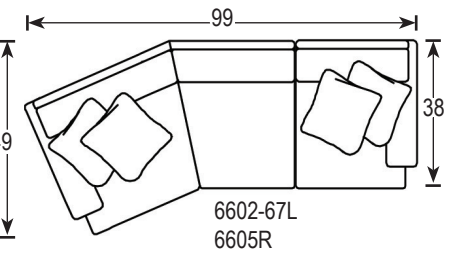

Tailor Made

Sectional Configurations

Templefurniture

Sketches are 1/4" scale when printed on Legal Size paper (14" V x 8 1/2" H)
Sketches shown as Panel Arm and T Cushion
Sketches shown are our 6600 Series
*All dimensions are approximate

Revised: 04/2020

Custom Design your Upholstered Furniture

Sketches are 1/4" scale when printed on Legal Size paper (14" V x 8 1/2" H)
 Sketches shown as Panel Arm and T Cushion

Templefurniture *Tailor Made* For more inspirations please visit our website at www.templefurniture.com

*All dimensions are approximate

1) Select the Seat Depth:
 20" - 22" - 24"

2) Select the Style:
 Sofas, Sleepers, Loveseats, Sectional Pieces,
 Chaises, Chairs & Ottomans

3) Select the Welt:

Welt
No Welt
 (For Back and Seat Cushions only)

Standard
 Overall Height 38"
Plus 2"
 Overall Height 40"
 *upcharge
Plus 4"
 (Flex Only) (Loose Back Only)
 Overall Height 42"
 *upcharge

4) Select the Back Height:

Knife Edge Attached or Loose
Round Box Attached or Loose
Square Box Attached or Loose
No Ear Attached or Loose
Tight
Tufted
 *upcharge
Lawson