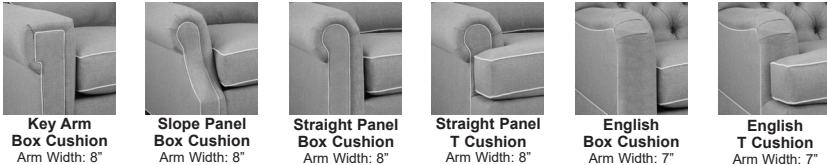

*All dimensions are approximate

1) Select the Seat Depth:
 20" - 22" - 24"

2) Select the Style:
 Sofas, Sleepers, Loveseats, Sectional Pieces,
 Chaises, Chairs & Ottomans

3) Select the Welt:

Welt
No Welt
 (For Back and Seat Cushions only)

Standard
 Overall Height 38"
Plus 2"
 Overall Height 40"
 *upcharge
Plus 4"
 (Flex Only) (Loose Back Only)
 Overall Height 42"
 *upcharge

4) Select the Back Height:

Knife Edge Attached or Loose
Round Box Attached or Loose
Square Box Attached or Loose
No Ear Attached or Loose
Tight
Tufted
 *upcharge
Lawson

5) Select the Back:

6) Select the Arm:
 Dimensions are approximate

Key Arm Box Cushion
 Arm Width: 8"
Slope Panel Box Cushion
 Arm Width: 8"
Straight Panel Box Cushion
 Arm Width: 8"
Straight Panel T Cushion
 Arm Width: 8"
English Box Cushion
 Arm Width: 7"
English T Cushion
 Arm Width: 7"