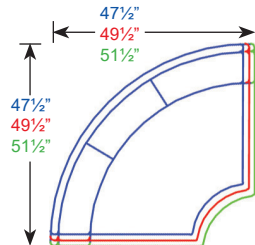

Right Facing Chair
 5505R, 31"
 6605R, 31"
 7705R, 31"

Cube Wedge
 5506CP, 36"
 6606CP, 38"
 7706CP, 40"

Storage Ottoman
 5523
 6623
 7723
 W 42" D 27" H 18"
 *Casters standard

Pit Storage Ottoman
 5533
 6633
 7733
 W 46 1/2" D 23" H 20"
 *Casters standard

Chaise Ottoman
 5543
 6643
 7743
 W 29" D 27" H 20"

Theater Ottoman
 5553
 6653
 7753
 W 54" D 31" H 20"

Left Facing Chair and Half
 5505 1/2 L, 39"
 6605 1/2 L, 39"
 7705 1/2 L, 39"

Right Facing Chair and Half
 5505 1/2 R, 39"
 6605 1/2 R, 39"
 7705 1/2 R, 39"

Curved Wedge
 5510CP, W 47 1/2" x D 36"
 6610CP, W 49 1/2" x D 38"
 7710CP, W 51 1/2" x D 40"