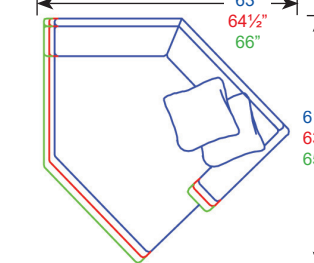

Right Facing End Wedge
5508R, W 68" x D 51"
6608R, W 70" x D 53"
7708R, W 72" x D 55"