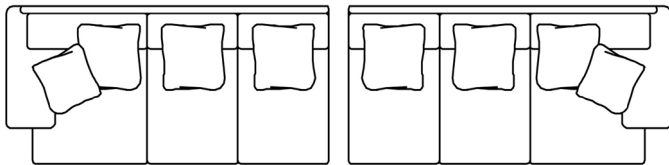

# Comfy

3100-84L  
3110CP  
3100-84R

Sketches are 1/4" scale  
\*All dimensions are approximate

3100-100L  
Corner Left Facing Sofa  
W 100"

3100-100R  
Corner Right Facing Sofa  
W 100"

3100-84L  
Left Facing Sofa  
W 84"

3100-84R  
Right Facing Sofa  
W 84"

3101-60L  
Left Facing Loveseat  
W 60"

3101-60R  
Right Facing Loveseat  
W 60"

3101-48AL  
Armless Loveseat  
W 48"

3105L  
Left Facing Chair  
W 36"

3105R  
Right Facing Chair  
W 36"

3100-84L  
3110CP  
3100-84R

Common Dimensions  
D 42" H 38"  
SH: 20"  
SD: 23"  
SD with Toss Backs: 18" (Chaise: 42")  
AH: 25"

Style Information  
• Loose Back only  
• Comfort Cushion  
• Hard Edge  
• Leather available  
• Pillows: 20" & 24"