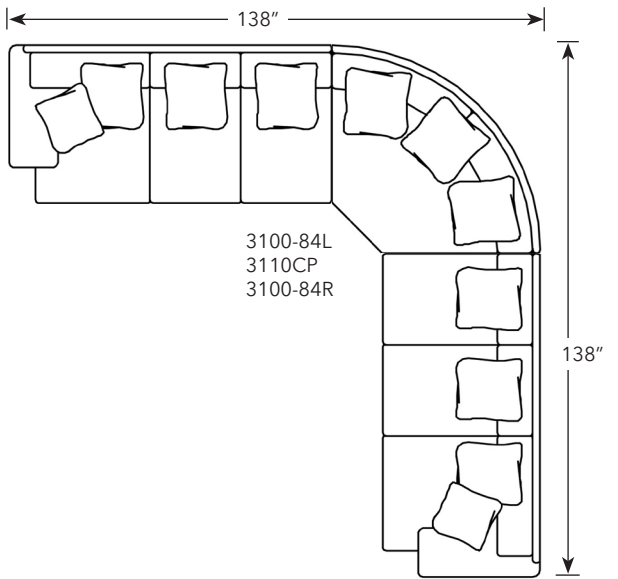

# Comfy

3100-84L  
3110CP  
3100-84R

Sketches are 1/4" scale  
\*All dimensions are approximate

3100-100L  
Corner Left Facing Sofa  
W 100"

3100-100R  
Corner Right Facing Sofa  
W 100"

3100-84L  
Left Facing Sofa  
W 84"

3100-84R  
Right Facing Sofa  
W 84"

3101-60L  
Left Facing Loveseat  
W 60"

3101-60R  
Right Facing Loveseat  
W 60"

3101-48AL  
Armless Loveseat  
W 48"

3105L  
Left Facing Chair  
W 36"

3105R  
Right Facing Chair  
W 36"

3105AL  
Armless Chair  
W 24"

3104L  
Left Facing Chaise  
W 36"  
Seat Depth: 47"

3104R  
Right Facing Chaise  
W 36"  
Seat Depth: 47"

3106CP  
Cube Wedge  
42" x 42"

3110CP  
Curve Wedge

3103 Ottoman  
W 36" D 24" H 19"

3100-84L  
3110CP  
3100-84R

Common Dimensions  
D 42" H 38"  
SH: 20"  
SD: 23"  
SD with Toss Backs: 18" (Chaise: 42")  
AH: 25"

Style Information  
• Loose Back only  
• Comfort Cushion  
• Hard Edge  
• Leather available  
• Pillows: 20" & 24"