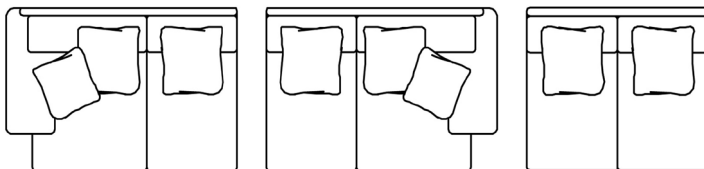

# Comfy

3100-84L  
3110CP  
3100-84R

Sketches are 1/4" scale  
\*All dimensions are approximate

3100-100L  
Corner Left Facing Sofa  
W 100"

3100-100R  
Corner Right Facing Sofa  
W 100"

3100-84L  
Left Facing Sofa  
W 84"

3100-84R  
Right Facing Sofa  
W 84"

3101-60L  
Left Facing Loveseat  
W 60"

3101-60R  
Right Facing Loveseat  
W 60"

3101-48AL  
Armless Loveseat  
W 48"

3105L  
Left Facing Chair  
W 36"

3105R  
Right Facing Chair  
W 36"

3100-84L  
3110CP  
3100-84R

Common Dimensions  
D 42" H 38"  
SH: 20"  
SD: 23"  
SD with Toss Backs: 18" (Chaise: 42")  
AH: 25"

Style Information  
• Loose Back only  
• Comfort Cushion  
• Hard Edge  
• Leather available  
• Pillows: 20" & 24"