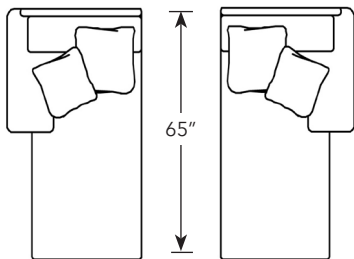

# Comfy

3100-84L  
3110CP  
3100-84R

Sketches are 1/4" scale  
\*All dimensions are approximate

3100-100L  
Corner Left Facing Sofa  
W 100"

3100-100R  
Corner Right Facing Sofa  
W 100"

3100-84L  
Left Facing Sofa  
W 84"

3100-84R  
Right Facing Sofa  
W 84"

3101-60L  
Left Facing Loveseat  
W 60"

3101-60R  
Right Facing Loveseat  
W 60"

3101-48AL  
Armless Loveseat  
W 48"

3105L  
Left Facing Chair  
W 36"

3105R  
Right Facing Chair  
W 36"

3105AL  
Armless Chair  
W 24"

3104L  
Left Facing Chaise  
W 36"  
Seat Depth: 47"

3104R  
Right Facing Chaise  
W 36"  
Seat Depth: 47"

3106CP  
Cube Wedge  
42" x 42"

3110CP  
Curve Wedge

3103 Ottoman  
W 36" D 24" H 19"

3100-84L  
3110CP  
3100-84R

Common Dimensions  
D 42" H 38"  
SH: 20"  
SD: 23"  
SD with Toss Backs: 18" (Chaise: 42")  
AH: 25"

Style Information  
• Loose Back only  
• Comfort Cushion  
• Hard Edge  
• Leather available  
• Pillows: 20" & 24"