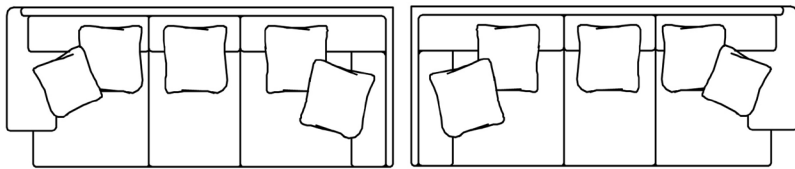

# Comfy

3100-84L  
3110CP  
3100-84R

Sketches are 1/4" scale  
\*All dimensions are approximate

3100-100L  
Corner Left Facing Sofa  
W 100"

3100-100R  
Corner Right Facing Sofa  
W 100"

3100-84L  
Left Facing Sofa  
W 84"

3100-84R  
Right Facing Sofa  
W 84"

3101-60L  
Left Facing Loveseat  
W 60"

3101-60R  
Right Facing Loveseat  
W 60"

3101-48AL  
Armless Loveseat  
W 48"

3105L  
Left Facing Chair  
W 36"

3105R  
Right Facing Chair  
W 36"

3100-84L  
3110CP  
3100-84R

Common Dimensions  
D 42" H 38"  
SH: 20"  
SD: 23"  
SD with Toss Backs: 18" (Chaise: 42")  
AH: 25"

Style Information  
• Loose Back only  
• Comfort Cushion  
• Hard Edge  
• Leather available  
• Pillows: 20" & 24"