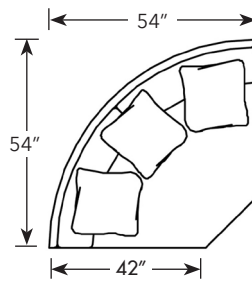

# Comfy

3100-84L  
3110CP  
3100-84R

Sketches are 1/4" scale  
\*All dimensions are approximate

3100-100L  
Corner Left Facing Sofa  
W 100"

3100-100R  
Corner Right Facing Sofa  
W 100"

3100-84L  
Left Facing Sofa  
W 84"

3100-84R  
Right Facing Sofa  
W 84"

3101-60L  
Left Facing Loveseat  
W 60"

3101-60R  
Right Facing Loveseat  
W 60"

3101-48AL  
Armless Loveseat  
W 48"

3105L  
Left Facing Chair  
W 36"

3105R  
Right Facing Chair  
W 36"

3105AL  
Armless Chair  
W 24"

3104L  
Left Facing Chaise  
W 36"  
Seat Depth: 47"

3104R  
Right Facing Chaise  
W 36"  
Seat Depth: 47"

3106CP  
Cube Wedge  
42" x 42"

3110CP  
Curve Wedge

3103 Ottoman  
W 36" D 24" H 19"

3100-84L  
3110CP  
3100-84R

Common Dimensions  
D 42" H 38"  
SH: 20"  
SD: 23"  
SD with Toss Backs: 18" (Chaise: 42")  
AH: 25"

Style Information  
• Loose Back only  
• Comfort Cushion  
• Hard Edge  
• Leather available  
• Pillows: 20" & 24"