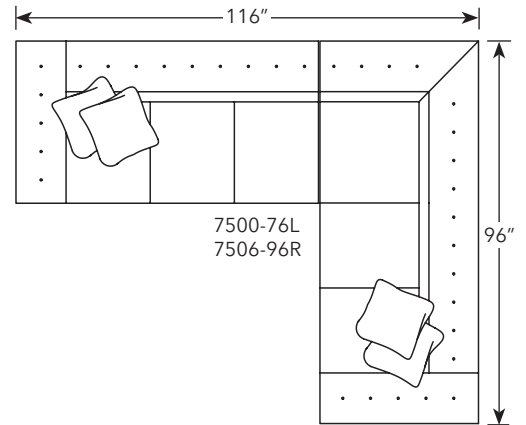

CHESTERFIELD

7500-76L
7506-96R

COMMON DIMENSIONS

D 40" H 31"
SH: 21" - SD: 24"
AH: 31"

STYLE INFORMATION

- Tufted Back
- Plush Cushion
- Hard Edge
- Leather available
- Pillows: 20"

Sketches are 1/4" scale
*All dimensions are approximate

7506-96L
Left Facing Sofa
W 96"

7500-76L
Left Facing Sofa
W 76"

7501-56L
Left Facing Loveseat
W 56"

7506-96R
Right Facing Sofa
W 96"

7500-76R
Right Facing Sofa
W 76"

7501-56R
Right Facing Loveseat
W 56"

7506CP
Cube Wedge
40" x 40"