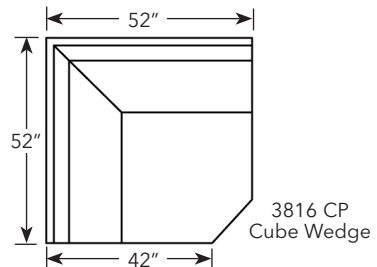

# Cadence

3810-96L  
3811-56R

Common Dimensions  
D 42" H 39"  
SH: 19½"  
SD: 24"  
AH: 26"

Sketches are ¼" scale  
\*All dimensions are approximate

3810-96L  
Corner Left Facing Sofa  
W 96"

3810-80L  
Left Facing Sofa  
W 80"

3810-72AL  
Armless Sofa  
W 72"

3810-96R  
Corner Right Facing Sofa  
W 96"

3810-80R  
Right Facing Sofa  
W 80"

3816 CP  
Cube Wedge

3811-56L  
Left Facing Loveseat  
W 56"

3811-56R  
Right Facing Loveseat  
W 56"

3811-48AL  
Armless Loveseat  
W 48"

3815L  
Left Facing Chair  
W 30½"

3815R  
Right Facing Chair  
W 30½"

3815AL  
Armless Chair  
W 24"