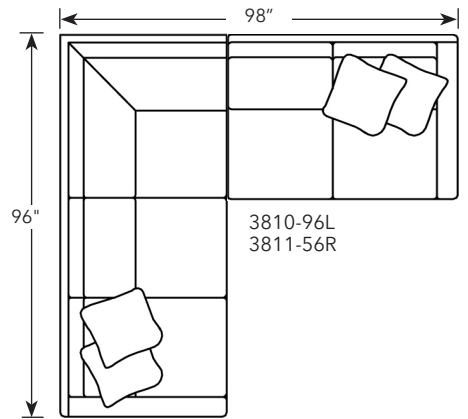

# Cadence

3810-96L  
3811-56R

Common Dimensions  
D 42" H 39"  
SH: 19½"  
SD: 24"  
AH: 26"

Sketches are ¼" scale  
\*All dimensions are approximate

### Style Information

- Standard without welt
- Styles available with or without welt on backs and seat cushions. If not specified, standard will apply.
- Loose Back only
- Comfort Cushion
- Hard Edge
- Leather available
- Nail trim is optional
- Decorative trim is optional
- Pillows: 20"

3810-96L  
Corner Left Facing Sofa  
W 96"

3810-80L  
Left Facing Sofa  
W 80"

3810-72AL  
Armless Sofa  
W 72"

3810-96R  
Corner Right Facing Sofa  
W 96"

3810-80R  
Right Facing Sofa  
W 80"

3816 CP  
Cube Wedge

3811-56L  
Left Facing Loveseat  
W 56"

3811-56R  
Right Facing Loveseat  
W 56"

3811-48AL  
Armless Loveseat  
W 48"

3815L  
Left Facing Chair  
W 30½"

3815R  
Right Facing Chair  
W 30½"

3815AL  
Armless Chair  
W 24"