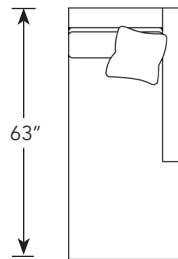

Brody

5201-53L
5200-91R

Sketches are 1/4" scale
*All dimensions are approximate

5200-91L
Left Facing Sofa
W 91"

5200-91R
Right Facing Sofa
W 91"

5201-53L
5200-91R

5200-77L
Left Facing Sofa
W 77"

5200-77R
Right Facing Sofa
W 77"

5201-53L
Left Facing Loveseat
W 53"

5201-53R
Right Facing Loveseat
W 53"

5204L
Left Facing
Chaise
W 28½"
Seat Depth: 45"

5204R
Right Facing
Chaise
W 28½"
Seat Depth: 45"

5206CP
Cube Wedge
38" x 38"

Common Dimensions
D 38" H 37"
SH: 19"
SD: 23"
AH: 22"

Style Information

- Loose Back (attached available)
- Comfort Cushion
- Spring Edge
- Leather available
- Pillows: 20"