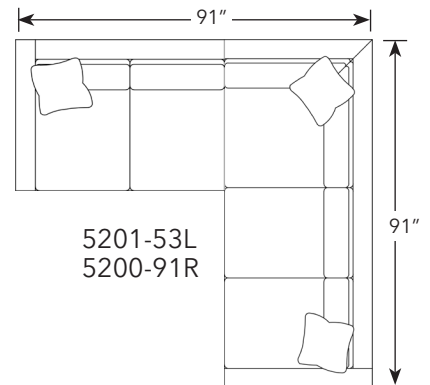

Brody

5201-53L
5200-91R

Sketches are 1/4" scale
*All dimensions are approximate

5200-91L
Left Facing Sofa
W 91"

5200-91R
Right Facing Sofa
W 91"

5201-53L
5200-91R

5200-77L
Left Facing Sofa
W 77"

5200-77R
Right Facing Sofa
W 77"

5201-53L
Left Facing Loveseat
W 53"

5201-53R
Right Facing Loveseat
W 53"

5204L
Left Facing
Chaise
W 28½"
Seat Depth: 45"

5204R
Right Facing
Chaise
W 28½"
Seat Depth: 45"

5206CP
Cube Wedge
38" x 38"

Common Dimensions
D 38" H 37"
SH: 19"
SD: 23"
AH: 22"

Style Information

- Loose Back (attached available)
- Comfort Cushion
- Spring Edge
- Leather available
- Pillows: 20"