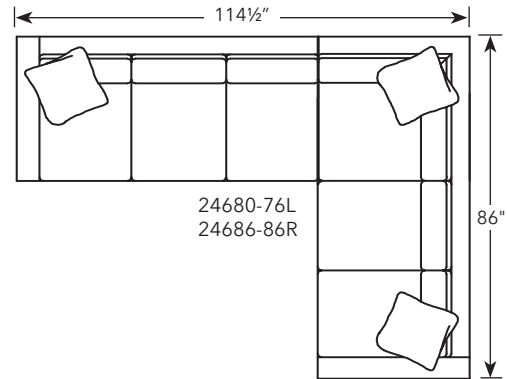

24680-76L  
24686-86R

Sketches are 1/4" scale  
\*All dimensions are approximate

**COMMON DIMENSIONS**

D 37" H 39"  
SH: 20 1/2" - SD: 20"  
AH: 25 1/2"

**STYLE INFORMATION**

- Comfort Cushion
- Attached Back (loose available)
- Spring Edge
- Leather available
- Pillows: 20"

24680-76L  
24686-86R

24686-86L  
Corner Left Facing Sofa  
W 86"

24680-76L  
Left Facing Sofa  
W 76"

24681-53L  
Left Facing Loveseat  
W 53"

24685L  
Left Facing Chair  
W 30"

24686-86R  
Corner Right Facing Sofa  
W 86"

24680-76R  
Right Facing Sofa  
W 76"

24681-53R  
Right Facing Loveseat  
W 53"

24685R  
Right Facing Chair  
W 30"

24680-69AL  
Armless Sofa  
W 69"

24681-46AL  
Armless Loveseat  
W 46"

24685AL  
Armless Chair  
W 23"