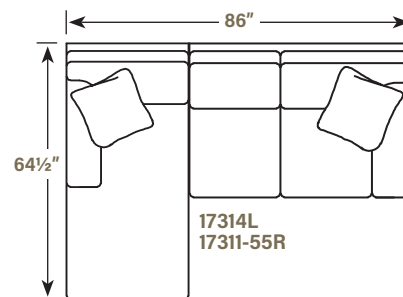

Remington

SECTIONAL SERIES

TempleFurniture

PARKER BRANDS

17310 | SECTIONAL SERIES

All common dimensions are approximate.
Sketches are 1/4" scale

D: 39" H 38"
SH: 20 1/2" - SD: 22 1/2"
AH: 25 1/2"

Comfort Cushion
Attached Back (loose available)
Spring Edge
Leather available
Pillows: 20"