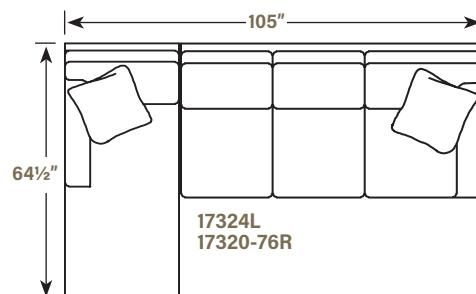

17315R
RIGHT FACING CHAIR
W 33"

17315AL
ARMLESS CHAIR
W 23 1/2"

17316CP
CUBE WEDGE
39" X 39"

17310 | SECTIONAL SERIES

All common dimensions are approximate.
Sketches are 1/4" scale

D: 39" H 38"
SH: 20 1/2" - SD: 22 1/2"
AH: 25 1/2"

17324R
RIGHT FACING
CHAISE
W 29" - SD 48"

17325L
LEFT FACING CHAIR
W 31"

17325R
RIGHT FACING CHAIR
W 31"

17325AL
ARMLESS CHAIR
W 23 1/2"

17326CP
CUBE WEDGE
39" X 39"

17320 | SECTIONAL SERIES

All common dimensions are approximate.
Sketches are 1/4" scale

D: 39" H 38"
SH: 20 1/2" - SD: 22 1/2"
AH: 25 1/2"

Comfort Cushion
Attached Back (loose available)
Spring Edge
Leather available
Pillows: 20"

Remington

SECTIONAL SERIES

TempleFurniture

PARKER BRANDS

17336-91L
CORNER LEFT FACING SOFA
W 91"

17330 | SECTIONAL SERIES

All common dimensions are approximate.
Sketches are 1/4" scale

D: 39" H 38"
SH: 20 1/2" - SD: 22 1/2"
AH: 25 1/2"

Comfort Cushion
Attached Back (loose available)
Spring Edge
Leather available
Pillows: 20"