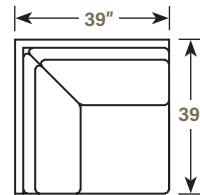

17316-94R
CORNER RIGHT FACING SOFA
W 94"

17310-78R
RIGHT FACING SOFA
W 78"

17311-46AL
ARMLESS LOVESEAT
W 47"

17314L
LEFT FACING
CHAISE
W 31" - SD 48"

17314R
RIGHT FACING
CHAISE
W 31" - SD 48"

17315L
LEFT FACING CHAIR
W 33"

17315R
RIGHT FACING CHAIR
W 33"

17315AL
ARMLESS CHAIR
W 23 1/2"

17316CP
CUBE WEDGE
39" X 39"

17310 | SECTIONAL SERIES

All common dimensions are approximate.
Sketches are 1/4" scale

D: 39" H 38"
SH: 20 1/2" - SD: 22 1/2"
AH: 25 1/2"

17324R
RIGHT FACING
CHAISE
W 29" - SD 48"

17325L
LEFT FACING CHAIR
W 31"

17325R
RIGHT FACING CHAIR
W 31"

17325AL
ARMLESS CHAIR
W 23 1/2"

17326CP
CUBE WEDGE
39" X 39"

17320 | SECTIONAL SERIES

All common dimensions are approximate.
Sketches are 1/4" scale

17330 | SECTIONAL SERIES

All common dimensions are approximate.
Sketches are 1/4" scale

D: 39" H 38"
SH: 20 1/2" - SD: 22 1/2"
AH: 25 1/2"

Comfort Cushion
Attached Back (loose available)
Spring Edge
Leather available
Pillows: 20"