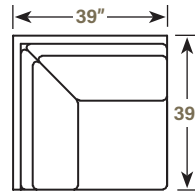

17330-76L
LEFT FACING SOFA
W 76"

17331-53L
LEFT FACING LOVESEAT
W 53"

17331-53R
RIGHT FACING LOVESEAT
W 53"

17336-91R
CORNER RIGHT FACING SOFA
W 91"

17330-76R
RIGHT FACING SOFA
W 76"

17331-46AL
ARMLESS LOVESEAT
W 47"

17334L
LEFT FACING
CHAISE
W 29" - SD 48"

17334R
RIGHT FACING
CHAISE
W 29" - SD 48"

17335L
LEFT FACING CHAIR
W 31"

17335R
RIGHT FACING CHAIR
W 31"

17335AL
ARMLESS CHAIR
W 23 1/2"

17336CP
CUBE WEDGE
39" X 39"

17330 | SECTIONAL SERIES

All common dimensions are approximate.
Sketches are 1/4" scale

D: 39" H 38"
SH: 20 1/2" - SD: 22 1/2"
AH: 25 1/2"

Comfort Cushion
Attached Back (loose available)
Spring Edge
Leather available
Pillows: 20"