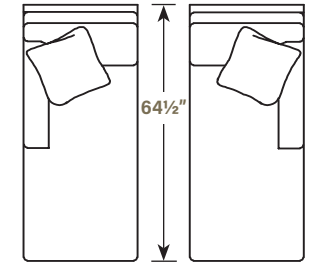

17315R
RIGHT FACING CHAIR
W 33"

17315AL
ARMLESS CHAIR
W 23 1/2"

17316CP
CUBE WEDGE
39" X 39"

17310 | SECTIONAL SERIES

All common dimensions are approximate.
Sketches are 1/4" scale

D: 39" H 38"
SH: 20 1/2" - SD: 22 1/2"
AH: 25 1/2"

17321-53L
LEFT FACING LOVESEAT
W 53"

17321-53R
RIGHT FACING LOVESEAT
W 53"

17326-91R
CORNER RIGHT FACING SOFA
W 91"

17320-76R
RIGHT FACING SOFA
W 76"

17321-46AL
ARMLESS LOVESEAT
W 47"

17324L
LEFT FACING
CHAISE
W 29" - SD 48"

17324R
RIGHT FACING
CHAISE
W 29" - SD 48"

17325L
LEFT FACING CHAIR
W 31"

17325R
RIGHT FACING CHAIR
W 31"

17325AL
ARMLESS CHAIR
W 23 1/2"

17326CP
CUBE WEDGE
39" X 39"

17320 | SECTIONAL SERIES

All common dimensions are approximate.
Sketches are 1/4" scale

17330 | SECTIONAL SERIES

All common dimensions are approximate.
Sketches are 1/4" scale

D: 39" H 38"
SH: 20 1/2" - SD: 22 1/2"
AH: 25 1/2"

Comfort Cushion
Attached Back (loose available)
Spring Edge
Leather available
Pillows: 20"