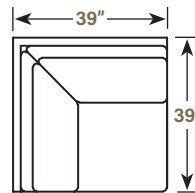

17315R
RIGHT FACING CHAIR
W 33"

17315AL
ARMLESS CHAIR
W 23 1/2"

17316CP
CUBE WEDGE
39" X 39"

17310 | SECTIONAL SERIES

All common dimensions are approximate.
Sketches are 1/4" scale

D: 39" H 38"
SH: 20 1/2" - SD: 22 1/2"
AH: 25 1/2"

17321-53L
LEFT FACING LOVESEAT
W 53"

17321-53R
RIGHT FACING LOVESEAT
W 53"

17326-91R
CORNER RIGHT FACING SOFA
W 91"

17320-76R
RIGHT FACING SOFA
W 76"

17321-46AL
ARMLESS LOVESEAT
W 47"

17324L
LEFT FACING
CHAISE
W 29" - SD 48"

17324R
RIGHT FACING
CHAISE
W 29" - SD 48"

17325L
LEFT FACING CHAIR
W 31"

17325R
RIGHT FACING CHAIR
W 31"

17325AL
ARMLESS CHAIR
W 23 1/2"

17326CP
CUBE WEDGE
39" X 39"

17320 | SECTIONAL SERIES

All common dimensions are approximate.
Sketches are 1/4" scale

D: 39" H 38"
SH: 20 1/2" - SD: 22 1/2"
AH: 25 1/2"

Comfort Cushion
Attached Back (loose available)
Spring Edge
Leather available
Pillows: 20"

Remington

SECTIONAL SERIES

TempleFurniture

PARKER BRANDS

17336-91L
CORNER LEFT FACING SOFA
W 91"