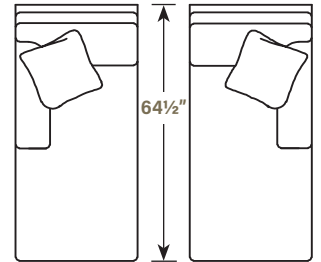

17314L
LEFT FACING
CHAISE
W 31" - SD 48"

17314R
RIGHT FACING
CHAISE
W 31" - SD 48"