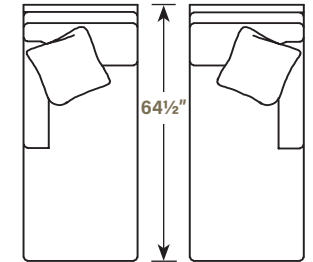

D: 39" H 38"
SH: 20 1/2" - SD: 22 1/2"
AH: 25 1/2"

Comfort Cushion
Attached Back (loose available)
Spring Edge
Leather available
Pillows: 20"

Remington

SECTIONAL SERIES

TempleFurniture

PARKER BRANDS

17336-91L
CORNER LEFT FACING SOFA
W 91"

17330-76L
LEFT FACING SOFA
W 76"

17331-53L
LEFT FACING LOVESEAT
W 53"

17331-53R
RIGHT FACING LOVESEAT
W 53"

17336-91R
CORNER RIGHT FACING SOFA
W 91"

17330-76R
RIGHT FACING SOFA
W 76"

17331-46AL
ARMLESS LOVESEAT
W 47"

17334L
LEFT FACING
CHAISE
W 29" - SD 48"

17334R
RIGHT FACING
CHAISE
W 29" - SD 48"

17335L
LEFT FACING CHAIR
W 31"

17335R
RIGHT FACING CHAIR
W 31"

17335AL
ARMLESS CHAIR
W 23 1/2"

17336CP
CUBE WEDGE
39" X 39"

17330 | SECTIONAL SERIES

All common dimensions are approximate.
Sketches are 1/4" scale

D: 39" H 38"
SH: 20 1/2" - SD: 22 1/2"
AH: 25 1/2"

Comfort Cushion
Attached Back (loose available)
Spring Edge
Leather available
Pillows: 20"