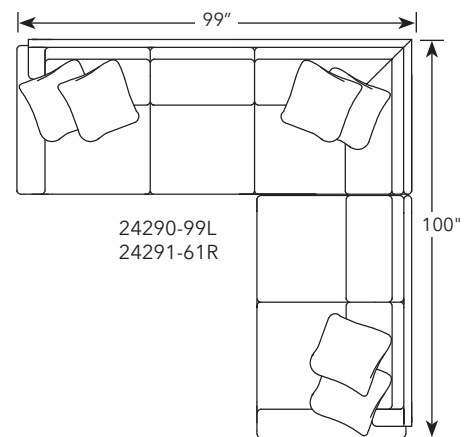

PATTERSON

24290-99L
24291-61R

Sketches are 1/4" scale
*All dimensions are approximate

COMMON DIMENSIONS

D 39" H 37"
SH: 20" - SD: 22 1/2"
AH: 26"

STYLE INFORMATION

- Comfort Cushion
- Loose Back only
- Hard Edge
- Leather available
- Pillows: 20" & 22"

24290-99L
24291-61R

24296-99L
Corner Left Facing Sofa
W 99"

24290-85L
Left Facing Sofa
W 85"

24291-61L
Left Facing Loveseat
W 61"

24296-99R
Corner Right Facing Sofa
W 99"

24290-85R
Right Facing Sofa
W 85"

24291-61R
Right Facing Loveseat
W 61"

24291-52AL
Armless Loveseat
W 52"

24295L
Left Facing Chair
W 33 1/2"

24295R
Right Facing Chair
W 33 1/2"

24295AL
Armless Chair
W 26"

24296CP
Cube Wedge
W 39"

PATTERSON

24396-97L
24390-83R

Sketches are 1/4" scale
*All dimensions are approximate

COMMON DIMENSIONS

D 39" H 37"
SH: 20" - SD: 22½"
AH: 26"

STYLE INFORMATION

- Comfort Cushion
- Loose Back only
- Hard Edge
- Leather available
- Pillows: 20" & 22"

24396-97L
24390-83R

24396-97L
Corner Left Facing Sofa
W 96"