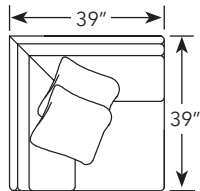

24396CP
Cube Wedge
W 39"