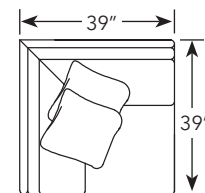

PATTERSON

24290-99L
24291-61R

Sketches are 1/4" scale
*All dimensions are approximate

COMMON DIMENSIONS

D 39" H 37"
SH: 20" - SD: 22 1/2"
AH: 26"

STYLE INFORMATION

- Comfort Cushion
- Loose Back only
- Hard Edge
- Leather available
- Pillows: 20" & 22"

24290-99L
24291-61R

24296-99L
Corner Left Facing Sofa
W 99"

24290-85L
Left Facing Sofa
W 85"

24291-61L
Left Facing Loveseat
W 61"

24296-99R
Corner Right Facing Sofa
W 99"

24290-85R
Right Facing Sofa
W 85"

24291-61R
Right Facing Loveseat
W 61"

24291-52AL
Armless Loveseat
W 52"

24295L
Left Facing Chair
W 33 1/2"

24295R
Right Facing Chair
W 33 1/2"

24295AL
Armless Chair
W 26"

24296CP
Cube Wedge
W 39"

PATTERSON

24396-97L
24390-83R

Sketches are 1/4" scale
*All dimensions are approximate

COMMON DIMENSIONS

D 39" H 37"
SH: 20" - SD: 22½"
AH: 26"

STYLE INFORMATION

- Comfort Cushion
- Loose Back only
- Hard Edge
- Leather available
- Pillows: 20" & 22"

24396-97L
24390-83R

24396-97L
Corner Left Facing Sofa
W 96"