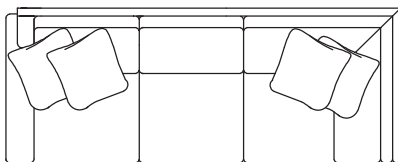

PATTERSON

24290-99L
24291-61R

Sketches are 1/4" scale
*All dimensions are approximate

COMMON DIMENSIONS

D 39" H 37"
SH: 20" - SD: 22 1/2"
AH: 26"

STYLE INFORMATION

- Comfort Cushion
- Loose Back only
- Hard Edge
- Leather available
- Pillows: 20" & 22"

24290-99L
24291-61R

24296-99L
Corner Left Facing Sofa
W 99"

24290-85L
Left Facing Sofa
W 85"

24291-61L
Left Facing Loveseat
W 61"

24296-99R
Corner Right Facing Sofa
W 99"

24290-85R
Right Facing Sofa
W 85"

24291-61R
Right Facing Loveseat
W 61"

24291-52AL
Armless Loveseat
W 52"

24295L
Left Facing Chair
W 33 1/2"

24295R
Right Facing Chair
W 33 1/2"

24295AL
Armless Chair
W 26"

24296CP
Cube Wedge
W 39"

PATTERSON

24396-97L
24390-83R

Sketches are 1/4" scale
*All dimensions are approximate

COMMON DIMENSIONS

D 39" H 37"
SH: 20" - SD: 22½"
AH: 26"

STYLE INFORMATION

- Comfort Cushion
- Loose Back only
- Hard Edge
- Leather available
- Pillows: 20" & 22"

24396-97L
24390-83R

24396-97L
Corner Left Facing Sofa
W 96"