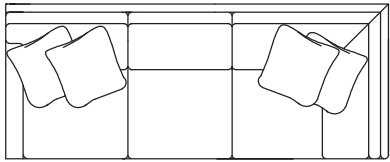

24291-52AL
Armless Loveseat
W 52"

24295L
Left Facing Chair
W 33 1/2"

24295R
Right Facing Chair
W 33 1/2"

24295AL
Armless Chair
W 26"

24296CP
Cube Wedge
W 39"

PATTERSON

24396-97L
24390-83R

Sketches are 1/4" scale
*All dimensions are approximate

COMMON DIMENSIONS

D 39" H 37"
SH: 20" - SD: 22½"
AH: 26"

STYLE INFORMATION

- Comfort Cushion
- Loose Back only
- Hard Edge
- Leather available
- Pillows: 20" & 22"

24396-97L
24390-83R

24396-97L
Corner Left Facing Sofa
W 96"