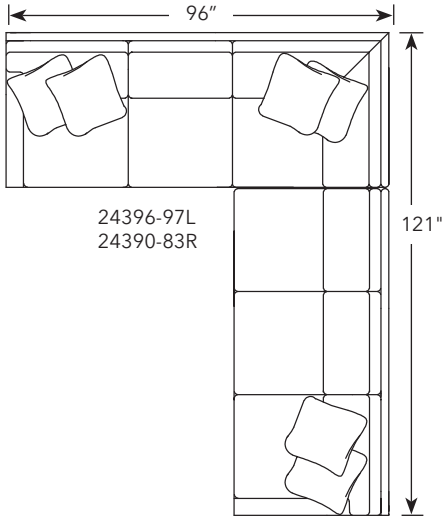

PATTERSON

24290-99L
24291-61R

Sketches are 1/4" scale
*All dimensions are approximate

COMMON DIMENSIONS

D 39" H 37"
SH: 20" - SD: 22 1/2"
AH: 26"

STYLE INFORMATION

- Comfort Cushion
- Loose Back only
- Hard Edge
- Leather available
- Pillows: 20" & 22"

24290-99L
24291-61R

24296-99L
Corner Left Facing Sofa
W 99"

24290-85L
Left Facing Sofa
W 85"

24291-61L
Left Facing Loveseat
W 61"

24296-99R
Corner Right Facing Sofa
W 99"

24290-85R
Right Facing Sofa
W 85"

24291-61R
Right Facing Loveseat
W 61"

24291-52AL
Armless Loveseat
W 52"

24295L
Left Facing Chair
W 33 1/2"

24295R
Right Facing Chair
W 33 1/2"

24295AL
Armless Chair
W 26"

24296CP
Cube Wedge
W 39"

PATTERSON

24396-97L
24390-83R

Sketches are 1/4" scale
*All dimensions are approximate

COMMON DIMENSIONS

D 39" H 37"
SH: 20" - SD: 22½"
AH: 26"

STYLE INFORMATION

- Comfort Cushion
- Loose Back only
- Hard Edge
- Leather available
- Pillows: 20" & 22"

24396-97L
24390-83R

24396-97L
Corner Left Facing Sofa
W 96"