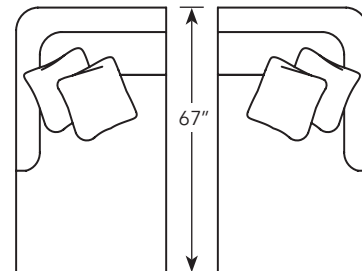

13681-67L
Left Facing Loveseat
W 67"

13681-67R
Right Facing Loveseat
W 67"

13686CP
Cube Wedge
40" x 40"

PARKWAY

13980-78L
13986-111R

Sketches are 1/4" scale
*All dimensions are approximate

COMMON DIMENSIONS

D 40" H 36"
SH: 20" - SD: 23 1/2"
AH: 27"

STYLE INFORMATION

- Luxe Premium Package
- Loose Back only
- Hard Edge
- Leather available
- Pillows: 20"

13986-111L
Corner Left Facing Sofa
W 111"

13986-91L
Corner Left Facing Sofa
W 91"

13986-111R
Corner Right Facing Sofa
W 111"

13986-91R
Corner Right Facing Sofa
W 91"

13980-78L
Left Facing Sofa
W 78"

13980-96L
Left Facing Sofa
W 96"

13980-96R
Right Facing Sofa
W 96"

13980-78R
Right Facing Sofa
W 78"

13980-103AL
Armless Sofa
W 103"

13981-68AL
Armless Loveseat
W 68"

13984-38L
Left Facing Chaise
W 38"
SD 50 1/2"

13984-38R
Right Facing Chaise
W 38"
SD 50 1/2"

13981-67L
Left Facing Loveseat
W 67"

13981-67R
Right Facing Loveseat
W 67"