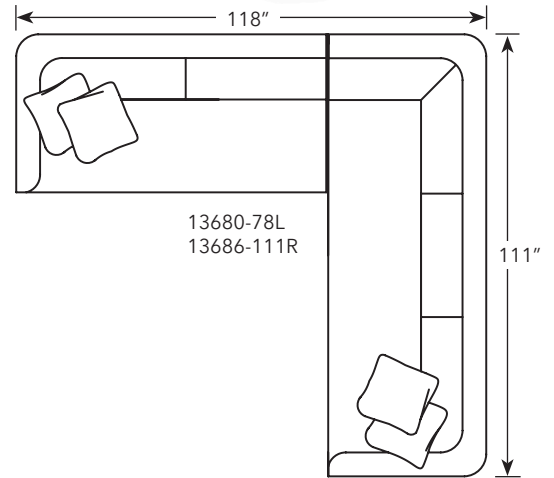

PARKWAY

13680-78L
13686-111R

Sketches are 1/4" scale
*All dimensions are approximate

COMMON DIMENSIONS
D 40" H 33"
SH: 17" - SD: 23 1/2"
AH: 24"

STYLE INFORMATION
• Luxe Premium Package
• Loose Back only
• Hard Edge
• Leather available
• Pillows: 20"

13686-111L
Corner Left Facing Sofa
W 111"

13686-91L
Corner Left Facing Sofa
W 91"

13686-111R
Corner Right Facing Sofa
W 111"

13686-91R
Corner Right Facing Sofa
W 91"

13680-78L
Left Facing Sofa
W 78"

13680-96L
Left Facing Sofa
W 96"

13681-67L
Left Facing Loveseat
W 67"

13681-67R
Right Facing Loveseat
W 67"

13686CP
Cube Wedge
40" x 40"

PARKWAY

13980-78L
13986-111R

Sketches are 1/4" scale
*All dimensions are approximate

COMMON DIMENSIONS

D 40" H 36"
SH: 20" - SD: 23 1/2"
AH: 27"

STYLE INFORMATION

- Luxe Premium Package
- Loose Back only
- Hard Edge
- Leather available
- Pillows: 20"

13986-111L
Corner Left Facing Sofa
W 111"

13986-91L
Corner Left Facing Sofa
W 91"