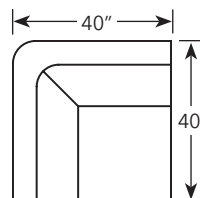

PARKWAY

13680-78L
13686-111R

Sketches are 1/4" scale
*All dimensions are approximate

COMMON DIMENSIONS
D 40" H 33"
SH: 17" - SD: 23 1/2"
AH: 24"

STYLE INFORMATION
• Luxe Premium Package
• Loose Back only
• Hard Edge
• Leather available
• Pillows: 20"

13680-96R
Right Facing Sofa
W 96"

13680-78R
Right Facing Sofa
W 78"

13680-103AL
Armless Sofa
W 103"

13681-68AL
Armless Loveseat
W 68"

13684-38L
Left Facing Chaise W 38" SD 50 1/2"
13684-38R
Right Facing Chaise W 38" SD 50 1/2"

13681-67L
Left Facing Loveseat
W 67"

13681-67R
Right Facing Loveseat
W 67"

13686CP
Cube Wedge
40" x 40"

PARKWAY

13980-78L
13986-111R

Sketches are 1/4" scale
*All dimensions are approximate

COMMON DIMENSIONS

D 40" H 36"
SH: 20" - SD: 23 1/2"
AH: 27"

STYLE INFORMATION

- Luxe Premium Package
- Loose Back only
- Hard Edge
- Leather available
- Pillows: 20"

13986-111L
Corner Left Facing Sofa
W 111"

13986-91L
Corner Left Facing Sofa
W 91"