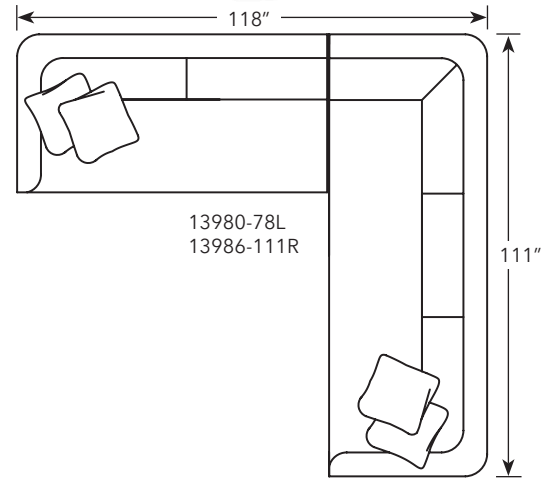

PARKWAY

13680-78L
13686-111R

Sketches are 1/4" scale
*All dimensions are approximate

COMMON DIMENSIONS
D 40" H 33"
SH: 17" - SD: 23 1/2"
AH: 24"

STYLE INFORMATION
• Luxe Premium Package
• Loose Back only
• Hard Edge
• Leather available
• Pillows: 20"

13680-96R
Right Facing Sofa
W 96"

13680-78R
Right Facing Sofa
W 78"

13680-103AL
Armless Sofa
W 103"

13681-68AL
Armless Loveseat
W 68"

13684-38L
Left Facing Chaise W 38" SD 50 1/2"
13684-38R
Right Facing Chaise W 38" SD 50 1/2"

13681-67L
Left Facing Loveseat
W 67"

13681-67R
Right Facing Loveseat
W 67"

13686CP
Cube Wedge
40" x 40"

PARKWAY

13980-78L
13986-111R

Sketches are 1/4" scale
*All dimensions are approximate

COMMON DIMENSIONS

D 40" H 36"
SH: 20" - SD: 23 1/2"
AH: 27"

STYLE INFORMATION

- Luxe Premium Package
- Loose Back only
- Hard Edge
- Leather available
- Pillows: 20"

13986-111L
Corner Left Facing Sofa
W 111"

13986-91L
Corner Left Facing Sofa
W 91"