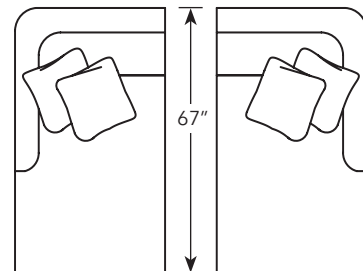

PARKWAY

13680-78L
13686-111R

Sketches are 1/4" scale
*All dimensions are approximate

COMMON DIMENSIONS
D 40" H 33"
SH: 17" - SD: 23 1/2"
AH: 24"

STYLE INFORMATION
• Luxe Premium Package
• Loose Back only
• Hard Edge
• Leather available
• Pillows: 20"

13680-96R
Right Facing Sofa
W 96"

13680-78R
Right Facing Sofa
W 78"

13680-103AL
Armless Sofa
W 103"

13681-68AL
Armless Loveseat
W 68"

13684-38L
Left Facing Chaise W 38" SD 50 1/2"
13684-38R
Right Facing Chaise W 38" SD 50 1/2"

13681-67L
Left Facing Loveseat
W 67"

13681-67R
Right Facing Loveseat
W 67"

13686CP
Cube Wedge
40" x 40"

PARKWAY

13980-78L
13986-111R

Sketches are 1/4" scale
*All dimensions are approximate

COMMON DIMENSIONS

D 40" H 36"
SH: 20" - SD: 23 1/2"
AH: 27"

STYLE INFORMATION

- Luxe Premium Package
- Loose Back only
- Hard Edge
- Leather available
- Pillows: 20"

13986-111L
Corner Left Facing Sofa
W 111"

13986-91L
Corner Left Facing Sofa
W 91"