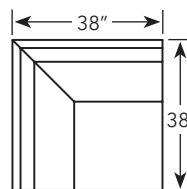

### COMMON DIMENSIONS

D 38" H 37 1/2"  
SH: 20" - SD: 22 1/2"  
AH: 25"

### STYLE INFORMATION

- Comfort Cushion
- Attached Back (loose available)
- Spring Edge
- Leather available
- Pillows: 20"

28426-88L  
Corner Left Facing Sofa  
W 88"

28420-72L  
Left Facing Sofa  
W 72"

28421-50L  
Left Facing Loveseat  
W 50"

28426-88R  
Corner Right Facing Sofa  
W 88"

28420-72R  
Right Facing Sofa  
W 72"

28421-50R  
Right Facing Loveseat  
W 50"

28421-44AL  
Armless Loveseat  
W 44"

28425L  
Left Facing Chair  
W 28"

28425R  
Right Facing Chair  
W 28"

28426CP  
Cube Wedge  
38" x 38"

28424L  
Left Facing  
Chaise  
W 28" - SD: 50"

28424R  
Right Facing  
Chaise  
W 28" - SD: 50"