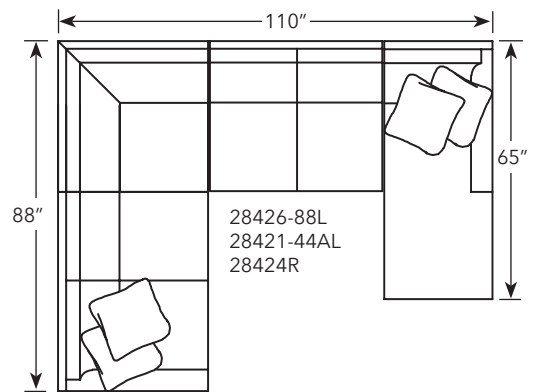

28426-88L  
28421-44AL  
28424R

Sketches are 1/4" scale  
\*All dimensions are approximate

### COMMON DIMENSIONS

D 38" H 37 1/2"  
SH: 20" - SD: 22 1/2"  
AH: 25"

### STYLE INFORMATION

- Comfort Cushion
- Attached Back (loose available)
- Spring Edge
- Leather available
- Pillows: 20"

28426-88L  
Corner Left Facing Sofa  
W 88"

28420-72L  
Left Facing Sofa  
W 72"

28425R  
Right Facing Chair  
W 28"

28426CP  
Cube Wedge  
38" x 38"

28424L  
Left Facing  
Chaise  
W 28" - SD: 50"

28424R  
Right Facing  
Chaise  
W 28" - SD: 50"