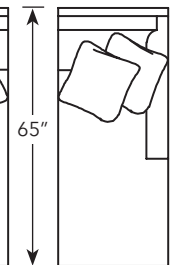

28426-88L  
28421-44AL  
28424R

Sketches are 1/4" scale  
\*All dimensions are approximate

### COMMON DIMENSIONS

D 38" H 37 1/2"  
SH: 20" - SD: 22 1/2"  
AH: 25"

28421-50L  
Left Facing Loveseat  
W 50"

28426-88R  
Corner Right Facing Sofa  
W 88"

28420-72R  
Right Facing Sofa  
W 72"

28421-50R  
Right Facing Loveseat  
W 50"

28421-44AL  
Armless Loveseat  
W 44"

28425L  
Left Facing Chair  
W 28"

28425R  
Right Facing Chair  
W 28"

28426CP  
Cube Wedge  
38" x 38"

28424L  
Left Facing  
Chaise  
W 28" - SD: 50"

28424R  
Right Facing  
Chaise  
W 28" - SD: 50"