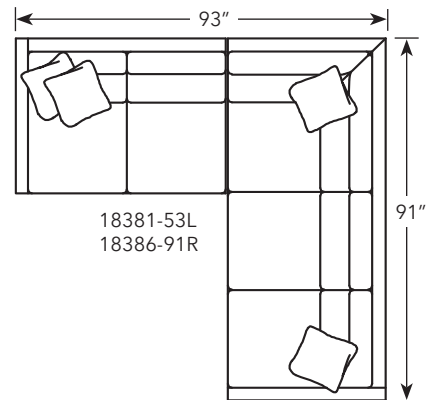

HUNTER

18371-53L
18376-89R

Sketches are 1/4" scale
*All dimensions are approximate

COMMON DIMENSIONS

D 38" H 41"
SH: 21½" - SD: 22"
AH: 26½"

STYLE INFORMATION

- Comfort Cushion
- Loose Back (attached available)
- Spring Edge
- Leather available
- Pillows: 20"

18371-53L
18376-89R

18376-89L
Corner Left Facing Sofa
W 89"

18370-78L
Left Facing Sofa
W 78"

18371-53L
Left Facing Loveseat
W 53"

18376-89R
Corner Right Facing Sofa
W 89"

18370-78R
Right Facing Sofa
W 78"

18371-53R
Right Facing Loveseat
W 53"

18371-50AL
Armless Loveseat
W 50"

18375L
Left Facing Chair
W 28½"

18375R
Right Facing Chair
W 28½"

18375AL
Armless Chair
W 25"

18376CP
Cube Wedge
38" x 38"

HUNTER

18381-53L
18386-91R

Sketches are ¼" scale
*All dimensions are approximate

COMMON DIMENSIONS

D 40" H 41"
SH: 21½" - SD: 24"
AH: 26½"

STYLE INFORMATION

- Comfort Cushion
- Loose Back (Attached Available)
- Spring Edge
- Leather available
- Pillows: 20"

18381-53L
18386-91R

18386-91L
Corner Left Facing Sofa
W 91"