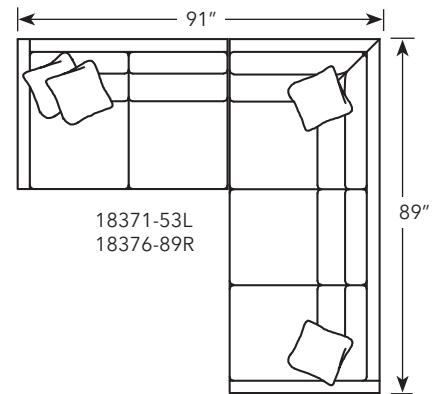

HUNTER

18371-53L
18376-89R

Sketches are 1/4" scale
*All dimensions are approximate

COMMON DIMENSIONS

D 38" H 41"
SH: 21½" - SD: 22"
AH: 26½"

STYLE INFORMATION

- Comfort Cushion
- Loose Back (attached available)
- Spring Edge
- Leather available
- Pillows: 20"

18371-53L
18376-89R

18376-89L
Corner Left Facing Sofa
W 89"

18370-78L
Left Facing Sofa
W 78"

18371-53L
Left Facing Loveseat
W 53"

18376-89R
Corner Right Facing Sofa
W 89"

18370-78R
Right Facing Sofa
W 78"

18371-53R
Right Facing Loveseat
W 53"

18371-50AL
Armless Loveseat
W 50"

18375L
Left Facing Chair
W 28½"

18375R
Right Facing Chair
W 28½"

18375AL
Armless Chair
W 25"

18376CP
Cube Wedge
38" x 38"

HUNTER

18381-53L
18386-91R

Sketches are ¼" scale
*All dimensions are approximate

COMMON DIMENSIONS

D 40" H 41"
SH: 21½" - SD: 24"
AH: 26½"

STYLE INFORMATION

- Comfort Cushion
- Loose Back (Attached Available)
- Spring Edge
- Leather available
- Pillows: 20"

18381-53L
18386-91R

18386-91L
Corner Left Facing Sofa
W 91"