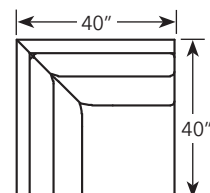

18386CP
Cube Wedge
40" x 40"