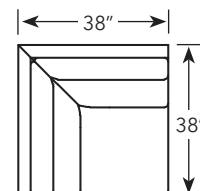

HUNTER

18371-53L
18376-89R

Sketches are 1/4" scale
*All dimensions are approximate

COMMON DIMENSIONS

D 38" H 41"
SH: 21½" - SD: 22"
AH: 26½"

STYLE INFORMATION

- Comfort Cushion
- Loose Back (attached available)
- Spring Edge
- Leather available
- Pillows: 20"

18371-53L
18376-89R

18376-89L
Corner Left Facing Sofa
W 89"

18370-78L
Left Facing Sofa
W 78"

18371-53L
Left Facing Loveseat
W 53"

18376-89R
Corner Right Facing Sofa
W 89"

18370-78R
Right Facing Sofa
W 78"

18371-53R
Right Facing Loveseat
W 53"

18371-50AL
Armless Loveseat
W 50"

18375L
Left Facing Chair
W 28½"

18375R
Right Facing Chair
W 28½"

18375AL
Armless Chair
W 25"

18376CP
Cube Wedge
38" x 38"

HUNTER

18381-53L
18386-91R

Sketches are ¼" scale
*All dimensions are approximate

COMMON DIMENSIONS

D 40" H 41"
SH: 21½" - SD: 24"
AH: 26½"

STYLE INFORMATION

- Comfort Cushion
- Loose Back (Attached Available)
- Spring Edge
- Leather available
- Pillows: 20"

18381-53L
18386-91R

18386-91L
Corner Left Facing Sofa
W 91"