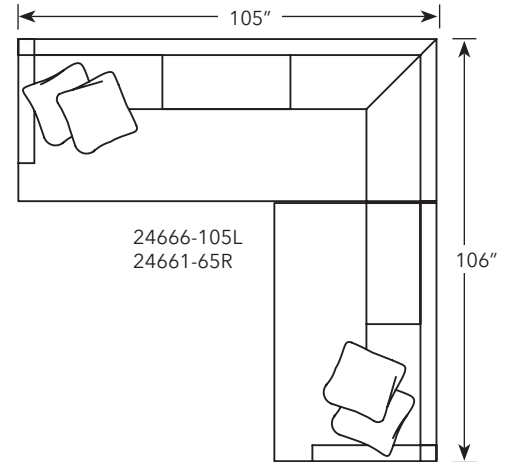

BROOKLYN

24666-105L
24661-65R

Sketches are 1/4" scale
*All dimensions are approximate

COMMON DIMENSIONS

D 41" H 37"
SH: 21" - SD: 23"
AH: 23"

STYLE INFORMATION

- Luxe Premium Package
- Loose Back (attached available)
- Hard Edge
- Tie Downs
- Leather available
- Pillows: 20"

24666-105L
24661-65R

24666-105L
Corner Left Facing Sofa
W 105"

24666-105R
Corner Right Facing Sofa
W 105"

24661-65L
Left Facing Loveseat
W 65"

24661-65R
Right Facing Loveseat
W 65"

BROOKLYN

24676-107L
24671-65R

Sketches are 1/4" scale

*All dimensions are approximate

COMMON DIMENSIONS

D 43" H 37"

SH: 21" - SD: 25"

AH: 23"

STYLE INFORMATION

- Luxe Premium Package
- Loose Back (attached available)
- Hard Edge
- Tie Downs
- Leather available
- Pillows: 20"

24676-107L
24671-65R

24676-107L
Corner Left Facing Sofa
W 107"

24676-107R
Corner Right Facing Sofa
W 107"

24671-65L
Left Facing Loveseat
W 65"

24671-65R
Right Facing Loveseat
W 65"