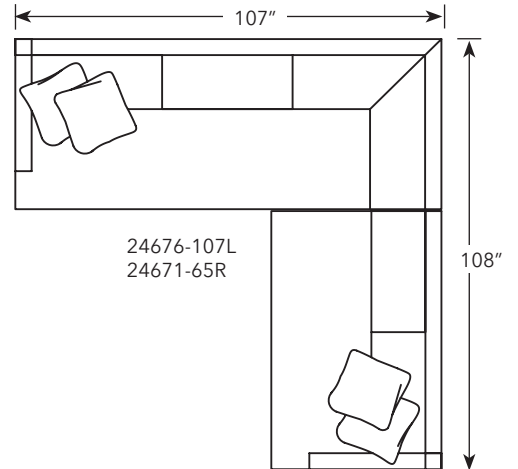

BROOKLYN

24666-105L
24661-65R

Sketches are 1/4" scale
*All dimensions are approximate

COMMON DIMENSIONS

D 41" H 37"
SH: 21" - SD: 23"
AH: 23"

STYLE INFORMATION

- Luxe Premium Package
- Loose Back (attached available)
- Hard Edge
- Tie Downs
- Leather available
- Pillows: 20"

24666-105L
24661-65R

24666-105L
Corner Left Facing Sofa
W 105"

24666-105R
Corner Right Facing Sofa
W 105"

24661-65L
Left Facing Loveseat
W 65"

24661-65R
Right Facing Loveseat
W 65"

BROOKLYN

24676-107L
24671-65R

Sketches are 1/4" scale

*All dimensions are approximate

COMMON DIMENSIONS

D 43" H 37"

SH: 21" - SD: 25"

AH: 23"

STYLE INFORMATION

- Luxe Premium Package
- Loose Back (attached available)
- Hard Edge
- Tie Downs
- Leather available
- Pillows: 20"

24676-107L
24671-65R

24676-107L
Corner Left Facing Sofa
W 107"

24676-107R
Corner Right Facing Sofa
W 107"

24671-65L
Left Facing Loveseat
W 65"

24671-65R
Right Facing Loveseat
W 65"