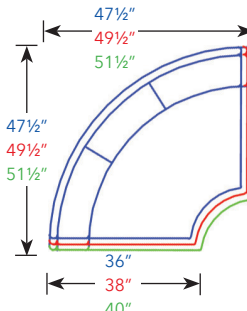

Curved Wedge
5510CP, 47½" x 36"
6610CP, 49½" x 38"
7710CP, 51½" x 40"