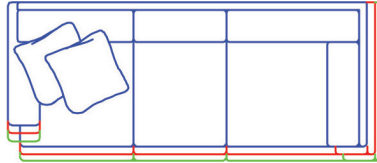

Sketches are 1/4" scale
 Sketches shown as Panel Arm/T Cushion

Sectionals

Measurements are with 8" Panel Arm Only
 *All dimensions are approximate

*** Dimensions will vary based on options selected. Contact Customer Service. ***

~ 20" SEAT DEPTH ~ ~ 22" SEAT DEPTH ~ ~ 24" SEAT DEPTH ~

Left Facing Sofa
 5500-81L, ISW 70" OW 78"
 6600-81L, ISW 70" OW 78"
 7700-81L, ISW 70" OW 78"

Corner Left Facing Sofa
 5500-90L, ISW 82" OW 90"
 6600-92L, ISW 84" OW 92"
 7700-94L, ISW 86" OW 94"

Left Facing Queen Sleeper
 5509-QSL, ISW 70" OW 78"
 6609-QSL, ISW 70" OW 78"

Left Facing End Wedge
 5508L, W 68" x D 51"
 6608L, W 70" x D 53"
 7708L, W 72" x D 55"

~End Wedges are T cushion only~

Right Facing Sofa
 5500-81R, ISW 70" OW 78"
 6600-81R, ISW 70" OW 78"
 7700-81R, ISW 70" OW 78"