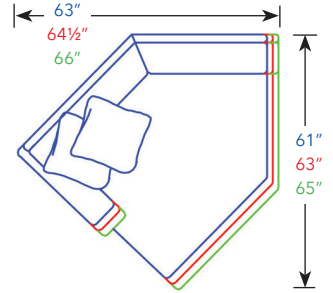

Sketches are 1/4" scale
 Sketches shown as Panel Arm/T Cushion

Sectionals

Measurements are with 8" Panel Arm Only
 *All dimensions are approximate

*** Dimensions will vary based on options selected. Contact Customer Service. ***

~ 20" SEAT DEPTH ~ ~ 22" SEAT DEPTH ~ ~ 24" SEAT DEPTH ~

Left Facing Sofa
 5500-81L, ISW 70" OW 78"
 6600-81L, ISW 70" OW 78"
 7700-81L, ISW 70" OW 78"

Corner Left Facing Sofa
 5500-90L, ISW 82" OW 90"
 6600-92L, ISW 84" OW 92"
 7700-94L, ISW 86" OW 94"

Left Facing Queen Sleeper
 5509-QSL, ISW 70" OW 78"
 6609-QSL, ISW 70" OW 78"

Left Facing End Wedge
 5508L, W 68" x D 51"
 6608L, W 70" x D 53"
 7708L, W 72" x D 55"

~End Wedges are T cushion only~

Right Facing Sofa
 5500-81R, ISW 70" OW 78"
 6600-81R, ISW 70" OW 78"
 7700-81R, ISW 70" OW 78"

Corner Right Facing Sofa
 5500-90R, ISW 82" OW 90"
 6600-92R, ISW 84" OW 92"
 7700-94R, ISW 86" OW 94"

Right Facing Queen Sleeper
 5509-QSR, ISW 70" OW 78"
 6609-QSR, ISW 70" OW 78"

Right Facing End Wedge
 5508R, W 68" x D 51"
 6608R, W 70" x D 53"
 7708R, W 72" x D 55"