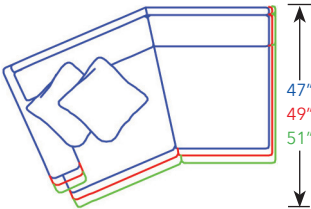

Sketches are 1/4" scale
 Sketches shown as Panel Arm/T Cushion

Sectionals

Measurements are with 8" Panel Arm Only
 *All dimensions are approximate

*** Dimensions will vary based on options selected. Contact Customer Service. ***

~ 20" SEAT DEPTH ~ ~ 22" SEAT DEPTH ~ ~ 24" SEAT DEPTH ~

Left Facing Sofa
 5500-81L, ISW 70" OW 78"
 6600-81L, ISW 70" OW 78"
 7700-81L, ISW 70" OW 78"

Corner Left Facing Sofa
 5500-90L, ISW 82" OW 90"
 6600-92L, ISW 84" OW 92"
 7700-94L, ISW 86" OW 94"

Left Facing Queen Sleeper
 5509-QSL, ISW 70" OW 78"
 6609-QSL, ISW 70" OW 78"

Left Facing End Wedge
 5508L, W 68" x D 51"
 6608L, W 70" x D 53"
 7708L, W 72" x D 55"

~End Wedges are T cushion only~

Right Facing Sofa
 5500-81R, ISW 70" OW 78"
 6600-81R, ISW 70" OW 78"
 7700-81R, ISW 70" OW 78"

Corner Right Facing Sofa
 5500-90R, ISW 82" OW 90"
 6600-92R, ISW 84" OW 92"
 7700-94R, ISW 86" OW 94"

Right Facing Queen Sleeper
 5509-QSR, ISW 70" OW 78"
 6609-QSR, ISW 70" OW 78"

Right Facing End Wedge
 5508R, W 68" x D 51"
 6608R, W 70" x D 53"
 7708R, W 72" x D 55"