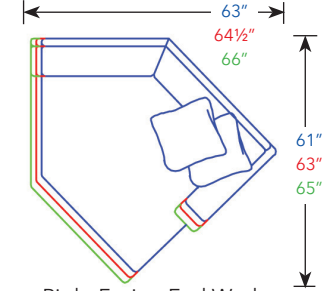

Sketches are 1/4" scale
 Sketches shown as Panel Arm/T Cushion

Sectionals

Measurements are with 8" Panel Arm Only
 *All dimensions are approximate

*** Dimensions will vary based on options selected. Contact Customer Service. ***

~ 20" SEAT DEPTH ~ ~ 22" SEAT DEPTH ~ ~ 24" SEAT DEPTH ~

Left Facing Sofa
 5500-81L, ISW 70" OW 78"
 6600-81L, ISW 70" OW 78"
 7700-81L, ISW 70" OW 78"

Corner Left Facing Sofa
 5500-90L, ISW 82" OW 90"
 6600-92L, ISW 84" OW 92"
 7700-94L, ISW 86" OW 94"

Left Facing Queen Sleeper
 5509-QSL, ISW 70" OW 78"
 6609-QSL, ISW 70" OW 78"

Left Facing End Wedge
 5508L, W 68" x D 51"
 6608L, W 70" x D 53"
 7708L, W 72" x D 55"

~End Wedges are T cushion only~

Right Facing Sofa
 5500-81R, ISW 70" OW 78"
 6600-81R, ISW 70" OW 78"
 7700-81R, ISW 70" OW 78"

Corner Right Facing Sofa
 5500-90R, ISW 82" OW 90"
 6600-92R, ISW 84" OW 92"
 7700-94R, ISW 86" OW 94"

Right Facing Queen Sleeper
 5509-QSR, ISW 70" OW 78"
 6609-QSR, ISW 70" OW 78"

Right Facing End Wedge
 5508R, W 68" x D 51"
 6608R, W 70" x D 53"
 7708R, W 72" x D 55"