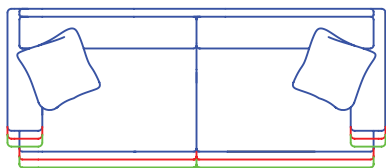

Sketches are 1/4" scale

Sketches + Measurements shown as 8" Panel Arm/T Cushion

\*All dimensions are approximate

Seat Depths on sleepers are 2" less than standard seat depths due to the frame requirements needed to receive the bed mechanisms.

**COMMON DIMENSIONS:**

Seat Height: 20"

Arm Height: 26"

**STYLE INFORMATION:**

- Comfort Cushion
- Spring Edge
- (Sleepers & Ottomans are Hard Edge)
- Pillows: 20"

3 Cushion Sofa, ISW 79"

5530-95  
6630-95  
7730-95

2 Cushion Sofa, ISW 79"

5520-95  
6620-95  
7720-95

3 Cushion Queen Sleeper, ISW 66"

5530 QS  
6630 QS  
7730 QS

Chair / Swivel, ISW 21"

5505 / 5505 S  
6605 / 6605 S  
7705 / 7705 S

3 Cushion Sofa, ISW 69"