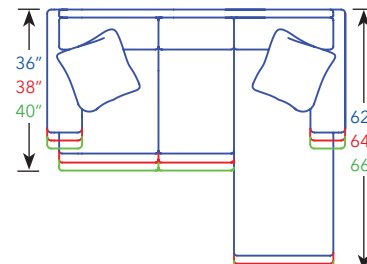

Curved Sofa, ISW 75"

5502-105  
6602-105  
7702-105

Loveseat, ISW 45"

5501-62  
6601-62  
7701-62

Twin Sleeper, ISW 45"

5520 LSS  
6620 LSS  
7720 LSS

Chaise, ISW 21"

5504  
6604  
7704

61"  
63"  
65"

Sofa/Chaise Combo, ISW 79"

5534-95 L/R  
6634-95 L/R  
7734-95 L/R

Sofa/Chaise Combo, ISW 69"

5534-85 L/R  
6634-85 L/R  
7734-85 L/R

Sofa/Chaise Combo, ISW 59"

5534-75 L/R  
6634-75 L/R  
7734-75 L/R

36"  
38"  
40"

36"  
38"  
40"

36"  
38"  
40"

62"  
64"  
66"

62"  
64"  
66"

~Chaises are T cushion only.~

\* Overall Width will vary based on Arm Options selected, simply add Arm Width to Inside Width. \*