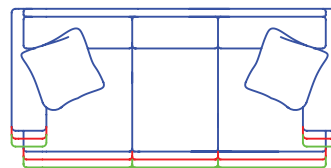

Sketches are 1/4" scale

Sketches + Measurements shown as 8" Panel Arm/T Cushion

\*All dimensions are approximate

Seat Depths on sleepers are 2" less than standard seat depths due to the frame requirements needed to receive the bed mechanisms.

**COMMON DIMENSIONS:**

Seat Height: 20"

Arm Height: 26"

**STYLE INFORMATION:**

- Comfort Cushion
- Spring Edge
- (Sleepers & Ottomans are Hard Edge)
- Pillows: 20"

3 Cushion Sofa, ISW 79"

5530-95  
6630-95  
7730-95

2 Cushion Sofa, ISW 79"

5520-95  
6620-95  
7720-95

3 Cushion Queen Sleeper, ISW 66"

5530 QS  
6630 QS  
7730 QS

Chair / Swivel, ISW 21"

5505 / 5505 S  
6605 / 6605 S  
7705 / 7705 S

3 Cushion Sofa, ISW 69"