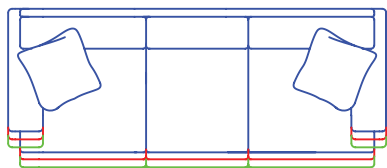

Sketches are 1/4" scale

Sketches + Measurements shown as 8" Panel Arm/T Cushion

\*All dimensions are approximate

Seat Depths on sleepers are 2" less than standard seat depths due to the frame requirements needed to receive the bed mechanisms.

**COMMON DIMENSIONS:**

Seat Height: 20"

Arm Height: 26"

**STYLE INFORMATION:**

- Comfort Cushion
- Spring Edge
- (Sleepers & Ottomans are Hard Edge)
- Pillows: 20"

3 Cushion Sofa, ISW 79"

5530-95  
6630-95  
7730-95