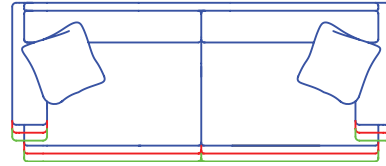

STYLE INFORMATION

- Comfort Cushion
- Tie Downs on #7720-95
- Spring Edge (Sleepers & Ottomans are Hard Edge)
- **Sofa with Movable Chaise

Seat Depths on sleepers are 2" less than standard seat depths due to the frame requirements needed to receive the bed mechanisms.

COORDINATING SECTIONALS AVAILABLE ON PAGE 5

Sketches are 1/4" scale
 Sketches + Measurements shown as 8" Panel Arm/T Cushion
 *All dimensions are approximate

Seat Depths on sleepers are 2" less than standard seat depths due to the frame requirements needed to receive the bed mechanisms.

COMMON DIMENSIONS:
 Seat Height: 20"
 Arm Height: 26"

STYLE INFORMATION:
 • Comfort Cushion
 • Spring Edge
 (Sleepers & Ottomans are Hard Edge)
 • Pillows: 20"

3 Cushion Sofa, ISW 79"
 5530-95
 6630-95
 7730-95