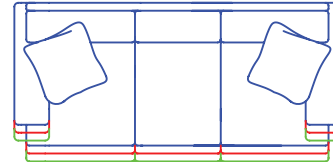

3 Cushion Queen Sleeper, ISW 66"
5530 QS
6630 QS
7730 QS