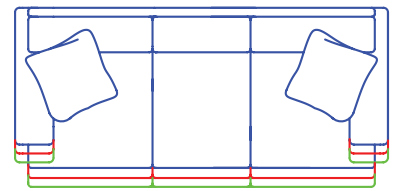

TAILOR MADE

20" Seat Depth

STYLE	DESCRIPTION	SEATS	*OW	OD	*OH	SH	SD	AH	SW	PILLOWS
5530-95	Sofa	3	*	36	**	20	20	26	79	2) 20"
5530-85	Sofa	3	*	36	**	20	20	26	69	2) 20"
5530-75	Sofa	3	*	36	**	20	20	26	59	2) 20"
5530 QS	Queen Sleeper	3	*	36	**	20	18	26	66	2) 20"
5534-95L/R	Sofa/Chaise **	3	*	36/62	**	20	20/47	26	79	2) 20"
5534-85L/R	Sofa/Chaise **	3	*	36/62	**	20	20/47	26	69	2) 20"
5534-75L/R	Sofa/Chaise **	3	*	36/62	**	20	20/47	26	59	2) 20"
5520-95	Sofa	2	*	36	**	20	20	26	79	2) 20"
5520-85	Sofa	2	*	36	**	20	20	26	69	2) 20"
5520-75	Sofa	2	*	36	**	20	20	26	59	2) 20"
5520 QS	Queen Sleeper	2	*	36	**	20	18	26	66	2) 20"
5520 RS	Full Sleeper	2	*	36	**	20	18	26	57	2) 20"
5520 LSS	Twin Sleeper	2	*	36	**	20	18	26	45	2) 20"
5502-105	Curved Sofa	3	*	48	**	20	20	26	75	4) 20"
5501-62	Loveseat	2	*	36	**	20	20	26	45	2) 20"
5505 CS	Chair Sleeper	1	*	36	**	20	18	26	37	
5505	Chair	1	*	36	**	20	20	26	21	
5505 S	Swivel Chair	1	*	36	**	20	20	26	21	
5505½	Oversized Chair	1	*	36	**	20	20	26	31	
5504	Chaise	1	*	61	**	20	47	26	21	
5553	Theater Ottoman		54	31	20					
5543	Chaise Ottoman		29	27	20					
5533	Pit Storage Ottoman		46½	23	20					
5523	Angle Storage Ottoman		42	27	18					
5513	Storage Ottoman		24	19	19					
5513¼	Oversized Storage Ottoman		34½	23	20					
5513½	Oversized Storage Ottoman		43	22	19					
5503	Ottoman		28	22	18					
5503¼	Oversized Ottoman		34½	23	20					
5503½	Oversized Ottoman		43	22	19					

* Overall Width will vary based on Arm Options selected, simply add Arm Width to Inside Seat Width. *

** Overall Height will be based on Back Option selected. **

*** Dimensions will vary based on options selected. Contact Customer Service. ***