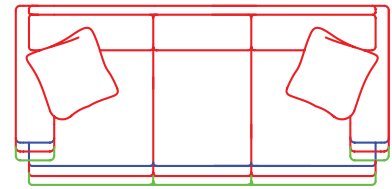

* Overall Width will vary based on Arm Options selected, simply add Arm Width to Inside Seat Width. *

** Overall Height will be based on Back Option selected. **

*** Dimensions will vary based on options selected. Contact Customer Service. ***

STYLE INFORMATION

- Comfort Cushion
- Tie Downs on #5520-95
- Spring Edge (Sleepers & Ottomans are Hard Edge)
- **Sofa with Movable Chaise

Seat Depths on sleepers are 2" less than standard seat depths due to the frame requirements needed to receive the bed mechanisms.

COORDINATING SECTIONALS AVAILABLE ON PAGE 5

TAILOR MADE

22" Seat Depth

STYLE	DESCRIPTION	SEATS	*OW	OD	*OH	SH	SD	AH	SW	PILLOWS
6630-95	Sofa	3	*	38	**	20	22	26	79	2) 20"
6630-85	Sofa	3	*	38	**	20	22	26	69	2) 20"
6630-75	Sofa	3	*	38	**	20	22	26	59	2) 20"
6630 QS	Queen Sleeper	3	*	38	**	20	20	26	66	2) 20"
6634-95L/R	Sofa/Chaise**	3	*	38/64	**	20	22/49	26	79	2) 20"
6634-85L/R	Sofa/Chaise**	3	*	38/64	**	20	22/49	26	69	2) 20"
6634-75L/R	Sofa/Chaise**	3	*	38/64	**	20	22/49	26	59	2) 20"
6620-95	Sofa	2	*	38	**	20	22	26	79	2) 20"
6620-85	Sofa	2	*	38	**	20	22	26	69	2) 20"
6620-75	Sofa	2	*	38	**	20	22	26	59	2) 20"
6620 QS	Queen Sleeper	2	*	38	**	20	20	26	66	2) 20"
6620 RS	Full Sleeper	2	*	38	**	20	20	26	57	2) 20"
6620 LSS	Twin Sleeper	2	*	38	**	20	20	26	45	2) 20"
6602-105	Curved Sofa	3	*	50	**	20	22	26	75	4) 20"
6601-62	Love seat	2	*	38	**	20	22	26	45	2) 20"
6605 CS	Chair Sleeper	1	*	38	**	20	20	26	37	
6605	Chair	1	*	38	**	20	22	26	21	
6605 S	Swivel Chair	1	*	38	**	20	22	26	21	
6605½	Oversized Chair	1	*	38	**	20	22	26	31	
6604	Chaise	1	*	63	**	20	49	26	21	
6653	Theater Ottoman		54	31	20					
6643	Chaise Ottoman		29	27	20					
6633	Pit Storage Ottoman		46½	23	20					
6623	Angle Storage Ottoman		42	27	18					
6613	Storage Ottoman		24	19	19					
6613¼	Oversized Storage Ottoman		34½	23	20					
6613½	Oversized Storage Ottoman		43	22	19					
6603	Ottoman		28	22	18					
6603¼	Oversized Ottoman		34½	23	20					
6603½	Oversized Ottoman		43	22	19					