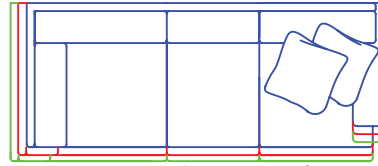

Sketches are 1/4" scale
 Sketches + Measurements shown as 8" Panel Arm/T Cushion
 *All dimensions are approximate

SECTIONAL PIECES

20" SEAT DEPTH | 22" SEAT DEPTH | 24" SEAT DEPTH

Seat Depths on sleepers are 2" less than standard seat depths due to the frame requirements needed to receive the bed mechanisms.

Left Facing Sofa
 5500-81L, ISW 70" OW 78"
 6600-81L, ISW 70" OW 78"
 7700-81L, ISW 70" OW 78"

Corner Left Facing Sofa
 5500-90L, ISW 82" OW 90"
 6600-92L, ISW 84" OW 92"
 7700-94L, ISW 86" OW 94"

Left Facing Queen Sleeper
 5509-QSL, ISW 70" OW 78"
 6609-QSL, ISW 70" OW 78"
 7709-QSL, ISW 70" OW 78"

Left Facing End Wedge
 5508L, W 68" x D 51"
 6608L, W 70" x D 53"
 7708L, W 72" x D 55"

Right Facing Sofa
 5500-81R, ISW 70" OW 78"
 6600-81R, ISW 70" OW 78"
 7700-81R, ISW 70" OW 78"

Corner Right Facing Sofa
 5500-90R, ISW 82" OW 90"
 6600-92R, ISW 84" OW 92"
 7700-94R, ISW 86" OW 94"