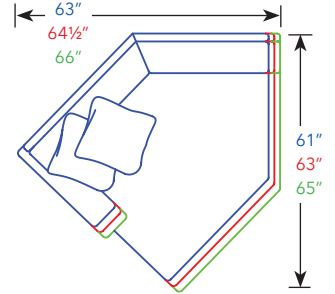

Left Facing End Wedge
5508L, W 68" x D 51"
6608L, W 70" x D 53"
7708L, W 72" x D 55"