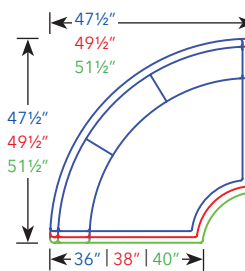

Curved Wedge
5510CP, 47 1/2" x 36"
6610CP, 49 1/2" x 38"
7710CP, 51 1/2" x 40"