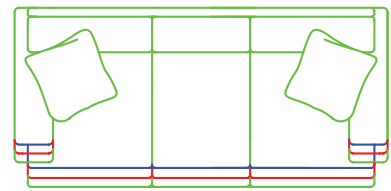

* Overall Width will vary based on Arm Options selected, simply add Arm Width to Inside Seat Width. *

** Overall Height will be based on Back Option selected. **

*** Dimensions will vary based on options selected. Contact Customer Service. ***

STYLE INFORMATION

- Comfort Cushion
- Tie Downs on #6620-95
- Spring Edge (Sleepers & Ottomans are Hard Edge)
- **Sofa with Movable Chaise

Seat Depths on sleepers are 2" less than standard seat depths due to the frame requirements needed to receive the bed mechanisms.

COORDINATING SECTIONALS AVAILABLE ON PAGE 5

TAILOR MADE

24" Seat Depth

STYLE	DESCRIPTION	SEATS	*OW	OD	*OH	SH	SD	AH	SW	PILLOWS
7730-95	Sofa	3	*	40	**	20	24	26	79	2) 20"
7730-85	Sofa	3	*	40	**	20	24	26	69	2) 20"
7730-75	Sofa	3	*	40	**	20	24	26	59	2) 20"
7730 QS	Queen Sleeper	3	*	40	**	20	22	26	66	2) 20"
7734-95L/R	Sofa/Chaise**	3	*	40/66	**	20	24/51	26	79	2) 20"
7734-85L/R	Sofa/Chaise**	3	*	40/66	**	20	24/51	26	69	2) 20"
7734-75L/R	Sofa/Chaise**	3	*	40/66	**	20	24/51	26	59	2) 20"
7720-95	Sofa	2	*	40	**	20	24	26	79	2) 20"
7720-85	Sofa	2	*	40	**	20	24	26	69	2) 20"
7720-75	Sofa	2	*	40	**	20	24	26	59	2) 20"
7720 QS	Queen Sleeper	2	*	40	**	20	22	26	66	2) 20"
7720 RS	Full Sleeper	2	*	40	**	20	22	26	57	2) 20"
7720 LSS	Twin Sleeper	2	*	40	**	20	22	26	45	2) 20"
7702-105	Curved Sofa	3	*	52	**	20	24	26	75	4) 20"
7701-62	Loveseat	2	*	40	**	20	24	26	45	2) 20"
7705 CS	Chair Sleeper	1	*	40	**	20	22	26	37	
7705	Chair	1	*	40	**	20	24	26	21	
7705 S	Swivel Chair	1	*	40	**	20	24	26	21	
7705½	Oversized Chair	1	*	40	**	20	24	26	31	
7704	Chaise	1	*	65	**	20	51	26	21	
7753	Theater Ottoman		54	31	20					
7743	Chaise Ottoman		29	27	20					
7733	Pit Storage Ottoman		46½	23	20					
7723	Angle Storage Ottoman		42	27	18					
7713	Storage Ottoman		24	19	19					
7713¼	Oversized Storage Ottoman		34½	23	20					
7713½	Oversized Storage Ottoman		43	22	19					
7703	Ottoman		28	22	18					
7703¼	Oversized Ottoman		34½	23	20					
7703½	Oversized Ottoman		43	22	19					