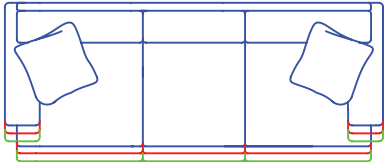

* Overall Width will vary based on Arm Options selected, simply add Arm Width to Inside Seat Width. *

** Overall Height will be based on Back Option selected. **

*** Dimensions will vary based on options selected. Contact Customer Service. ***

STYLE INFORMATION

- Comfort Cushion
- Tie Downs on #7720-95
- Spring Edge (Sleepers & Ottomans are Hard Edge)
- **Sofa with Movable Chaise

Seat Depths on sleepers are 2" less than standard seat depths due to the frame requirements needed to receive the bed mechanisms.

COORDINATING SECTIONALS AVAILABLE ON PAGE 5

Sketches are 1/4" scale
 Sketches + Measurements shown as 8" Panel Arm/T Cushion
 *All dimensions are approximate

Seat Depths on sleepers are 2" less than standard seat depths due to the frame requirements needed to receive the bed mechanisms.

COMMON DIMENSIONS:
 Seat Height: 20"
 Arm Height: 26"

STYLE INFORMATION:
 • Comfort Cushion
 • Spring Edge
 (Sleepers & Ottomans are Hard Edge)
 • Pillows: 20"

3 Cushion Sofa, ISW 79"
 5530-95
 6630-95
 7730-95