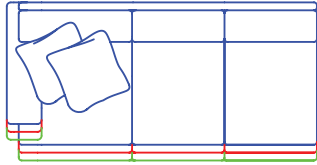

* Overall Width will vary based on Arm Options selected, simply add Arm Width to Inside Width. *

** Overall Height will be based on Back Option selected. **

*** Dimensions will vary based on options selected. Contact Customer Service. ***

Sketches are 1/4" scale
 Sketches + Measurements shown as 8" Panel Arm/T Cushion
 *All dimensions are approximate

SECTIONAL PIECES

20" SEAT DEPTH | 22" SEAT DEPTH | 24" SEAT DEPTH

Seat Depths on sleepers are 2" less than standard seat depths due to the frame requirements needed to receive the bed mechanisms.