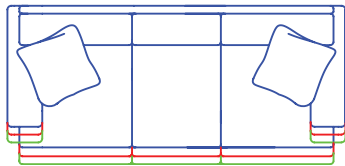

3 Cushion Sofa, ISW 69"
5530-85
6630-85
7730-85