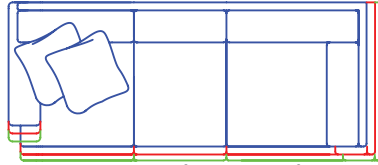

Corner Left Facing Sofa
5500-90L, ISW 82" OW 90"
6600-92L, ISW 84" OW 92"
7700-94L, ISW 86" OW 94"