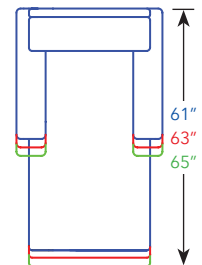

COMMON DIMENSIONS:
 Seat Height: 20"
 Arm Height: 26"

STYLE INFORMATION:
 • Comfort Cushion
 • Spring Edge
 (Sleepers & Ottomans are Hard Edge)
 • Pillows: 20"

3 Cushion Sofa, ISW 79"
 5530-95
 6630-95
 7730-95

2 Cushion Sofa, ISW 59"
 5520-75
 6620-75
 7720-75

Full Sleeper, ISW 57"
 5520 RS
 6620 RS
 7720 RS

Chair Sleeper, ISW 37"
 5505 CS
 6605 CS
 7705 CS

103" / 105" / 107"
 Curved Sofa, ISW 75"
 5502-105
 6602-105
 7702-105

Loveseat, ISW 45"
 5501-62
 6601-62
 7701-62

Twin Sleeper, ISW 45"
 5520 LSS
 6620 LSS
 7720 LSS

61"
 63"
 65"
 Chaise, ISW 21"
 5504
 6604
 7704

36"
 38"
 40"
 62"
 64"
 66"
 Sofa/Chaise Combo, ISW 79"
 5534-95 L/R
 6634-95 L/R
 7734-95 L/R