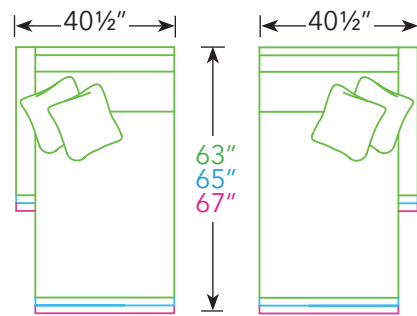

Sketches shown as 5" Track Arm
Measurements are with 5" Track Arm Only

SECTIONALS

Sketches are 1/4" scale
*All dimensions are approximate

*** Dimensions will vary based on options selected. Contact Customer Service. ***

* Overall Width will vary based on Arm Options selected.*

Simply add Arm Width to Inside Seat Width with the exception of the Corner Sofa.

** Overall Height will be based on Back Option selected. **

Sketches shown as 5" Track Arm
Measurements are with 5" Track Arm Only

SECTIONALS

Sketches are 1/4" scale
*All dimensions are approximate

*** Dimensions will vary based on options selected. Contact Customer Service. ***

21" SEAT DEPTH | 23" SEAT DEPTH | 25" SEAT DEPTH

Left Facing Chaise 19214-LCH/RCH, ISW 23 1/2" OW 28 1/2"
19234-LCH/RCH, ISW 23 1/2" OW 28 1/2"
19254-LCH/RCH, ISW 23 1/2" OW 28 1/2"

Left Facing Chaise 1/2 19214-LCH/RCH 1/2, ISW 35 1/2" OW 40 1/2"
19234-LCH/RCH 1/2, ISW 35 1/2" OW 40 1/2"
19254-LCH/RCH 1/2, ISW 35 1/2" OW 40 1/2"

Left End Wedge 19218L, W 63 1/2" x D 53"
19238L, W 64 1/2" x D 55"
19258L, W 65 1/2" x D 57"
Right End Wedge 19218R, W 63 1/2" x D 53"
19238R, W 64 1/2" x D 55"
19258R, W 65 1/2" x D 57"