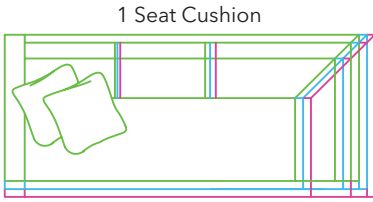

Sketches shown as 5" Track Arm
Measurements are with 5" Track Arm Only

SECTIONALS

Sketches are 1/4" scale
*All dimensions are approximate

*** Dimensions will vary based on options selected. Contact Customer Service. ***

21" SEAT DEPTH | 23" SEAT DEPTH | 25" SEAT DEPTH

1 Seat Cushion

Corner Left Facing Sofa

19216-LC1, ISW 68" OW 84"
19236-LC1, ISW 70" OW 86"
19256-LC1, ISW 72" OW 88"

3 Seat Cushions

Corner Left Facing Sofa

19216-LC3, ISW 68" OW 84"
19236-LC3, ISW 70" OW 86"
19256-LC3, ISW 72" OW 88"

1 Seat Cushion

Left Facing Loveseat

19211-LL1, ISW 46" OW 51"
19231-LL1, ISW 46" OW 51"
19251-LL1, ISW 46" OW 51"

2 Seat Cushions

Curve Wedge
19210CP, OW 49 1/2" x OD 37"
19230CP, OW 51 1/2" x OD 39"
19250CP, OW 53 1/2" x OD 41"

COMMON DIMENSIONS

Seat Height: 20"
Arm Height: 24"

STYLE INFORMATION

- Loose Back only
- Luxe Premium Package
- Spring Edge (Ottomans are Hard Edge)
- Pillows: 20"