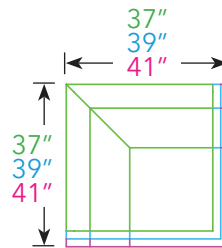

SECTIONALS

Sketches are 1/4" scale
*All dimensions are approximate

*** Dimensions will vary based on options selected. Contact Customer Service. ***

21" SEAT DEPTH | 23" SEAT DEPTH | 25" SEAT DEPTH

Left Facing Chaise 19214-LCH/RCH, ISW 23 1/2" OW 28 1/2"
19234-LCH/RCH, ISW 23 1/2" OW 28 1/2"
19254-LCH/RCH, ISW 23 1/2" OW 28 1/2"

Left Facing Chaise 1/2 19214-LCH/RCH 1/2, ISW 35 1/2" OW 40 1/2"
19234-LCH/RCH 1/2, ISW 35 1/2" OW 40 1/2"
19254-LCH/RCH 1/2, ISW 35 1/2" OW 40 1/2"

Left End Wedge 19218L, W 63 1/2" x D 53"
19238L, W 64 1/2" x D 55"
19258L, W 65 1/2" x D 57"
Right End Wedge 19218R, W 63 1/2" x D 53"
19238R, W 64 1/2" x D 55"
19258R, W 65 1/2" x D 57"

Small Chaise Ottoman
19213-SCO
19233-SCO
19253-SCO
W 23 1/2" D 23 1/2" H 20"

Big Chaise Ottoman
19213-BCO
19233-BCO
19253-BCO
W 35" D 35" H 20"

Cube Wedge
19216CP, OW 37" x OD 37"
19236CP, OW 39" x OD 39"
19256CP, OW 41" x OD 41"

Curve Wedge
19210CP, OW 49 1/2" x OD 37"
19230CP, OW 51 1/2" x OD 39"
19250CP, OW 53 1/2" x OD 41"

COMMON DIMENSIONS

Seat Height: 20"
Arm Height: 24"

STYLE INFORMATION

- Loose Back only
- Luxe Premium Package
- Spring Edge (Ottomans are Hard Edge)
- Pillows: 20"