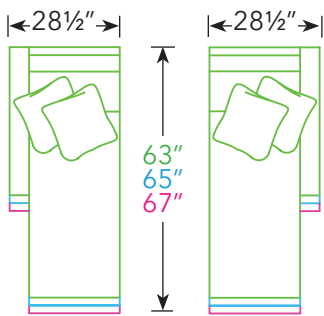

Sketches shown as 5" Track Arm
Measurements are with 5" Track Arm Only

SECTIONALS

Sketches are 1/4" scale
*All dimensions are approximate

*** Dimensions will vary based on options selected. Contact Customer Service. ***

Armless Sofa

19210-AS3, OW 70"
19230-AS3, OW 70"
19250-AS3, OW 70"

Left Facing Lounge

19210-LL, OW 75" OD 37"
19230-LL, OW 75" OD 39"
19250-LL, OW 75" OD 41"

Right Facing Lounge

19210-RL, OW 75" OD 37"
19230-RL, OW 75" OD 39"
19250-RL, OW 75" OD 41"

* Overall Width will vary based on Arm Options selected.*

Simply add Arm Width to Inside Seat Width with the exception of the Corner Sofa.

** Overall Height will be based on Back Option selected. **

Sketches shown as 5" Track Arm
Measurements are with 5" Track Arm Only

SECTIONALS

Sketches are 1/4" scale
*All dimensions are approximate

*** Dimensions will vary based on options selected. Contact Customer Service. ***

21" SEAT DEPTH | 23" SEAT DEPTH | 25" SEAT DEPTH

Left Facing Chaise 19214-LCH/RCH, ISW 23 1/2" OW 28 1/2"
19234-LCH/RCH, ISW 23 1/2" OW 28 1/2"
19254-LCH/RCH, ISW 23 1/2" OW 28 1/2"