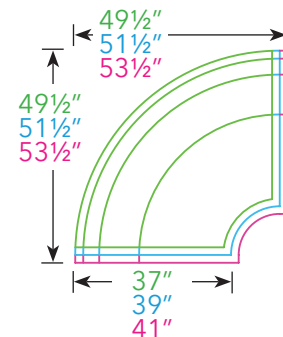

SECTIONALS

Sketches are 1/4" scale
*All dimensions are approximate

*** Dimensions will vary based on options selected. Contact Customer Service. ***

21" SEAT DEPTH | 23" SEAT DEPTH | 25" SEAT DEPTH

Left Facing Chaise 19214-LCH/RCH, ISW 23 1/2" OW 28 1/2"
19234-LCH/RCH, ISW 23 1/2" OW 28 1/2"
19254-LCH/RCH, ISW 23 1/2" OW 28 1/2"

Left Facing Chaise 1/2 19214-LCH/RCH 1/2, ISW 35 1/2" OW 40 1/2"
19234-LCH/RCH 1/2, ISW 35 1/2" OW 40 1/2"
19254-LCH/RCH 1/2, ISW 35 1/2" OW 40 1/2"

Left End Wedge 19218L, W 63 1/2" x D 53"
19238L, W 64 1/2" x D 55"
19258L, W 65 1/2" x D 57"
Right End Wedge 19218R, W 63 1/2" x D 53"
19238R, W 64 1/2" x D 55"
19258R, W 65 1/2" x D 57"

Small Chaise Ottoman
19213-SCO
19233-SCO
19253-SCO
W 23 1/2" D 23 1/2" H 20"

Big Chaise Ottoman
19213-BCO
19233-BCO
19253-BCO
W 35" D 35" H 20"

Cube Wedge
19216CP, OW 37" x OD 37"
19236CP, OW 39" x OD 39"
19256CP, OW 41" x OD 41"

Curve Wedge
19210CP, OW 49 1/2" x OD 37"
19230CP, OW 51 1/2" x OD 39"
19250CP, OW 53 1/2" x OD 41"

COMMON DIMENSIONS

Seat Height: 20"
Arm Height: 24"

STYLE INFORMATION

- Loose Back only
- Luxe Premium Package
- Spring Edge (Ottomans are Hard Edge)
- Pillows: 20"