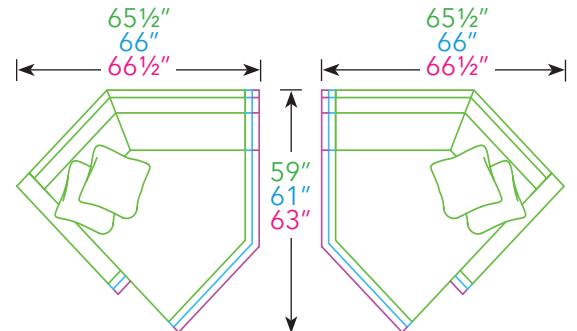

Sketches shown as 5" Track Arm
Measurements are with 5" Track Arm Only

SECTIONALS

Sketches are 1/4" scale
*All dimensions are approximate

*** Dimensions will vary based on options selected. Contact Customer Service. ***

* Overall Width will vary based on Arm Options selected.*

Simply add Arm Width to Inside Seat Width with the exception of the Corner Sofa.

** Overall Height will be based on Back Option selected. **

Sketches shown as 5" Track Arm
Measurements are with 5" Track Arm Only

SECTIONALS

Sketches are 1/4" scale
*All dimensions are approximate

*** Dimensions will vary based on options selected. Contact Customer Service. ***

21" SEAT DEPTH | 23" SEAT DEPTH | 25" SEAT DEPTH

Left Facing Chaise 19214-LCH/RCH, ISW 23 1/2" OW 28 1/2"
19234-LCH/RCH, ISW 23 1/2" OW 28 1/2"
19254-LCH/RCH, ISW 23 1/2" OW 28 1/2"

Left Facing Chaise 1/2 19214-LCH/RCH 1/2, ISW 35 1/2" OW 40 1/2"
19234-LCH/RCH 1/2, ISW 35 1/2" OW 40 1/2"
19254-LCH/RCH 1/2, ISW 35 1/2" OW 40 1/2"

Left End Wedge 19218L, W 63 1/2" x D 53"
19238L, W 64 1/2" x D 55"
19258L, W 65 1/2" x D 57"
Right End Wedge 19218R, W 63 1/2" x D 53"
19238R, W 64 1/2" x D 55"
19258R, W 65 1/2" x D 57"