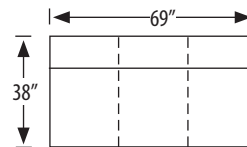

## Mallorie Sectional

**955-2L Left Arm Facing Loveseat**  
**955-2R Right Arm Facing Loveseat**  
 outside H 37.5 W 58 D 38 in. | inside H 17 W 46 D 23 in.  
 seat H 20.5 in. | arm H 25 in.

**955-AL Armless Loveseat**  
 outside H 37.5 W 46.5 D 38 in. | inside H 17 W 46.5 D 23 in.  
 seat H 20.5 in.

**955-AC Armless Chair**  
 outside H 37.5 W 23 D 38 in. | inside H 17 W 23 D 23 in.  
 seat H 20.5 in.

**955-1L Left Arm Facing Chair**  
**955-1R Right Arm Facing Chair**  
 outside H 37.5 W 34 D 38 in. | inside H 17 W 23 D 23 in.  
 seat H 20.5 in. | arm H 25 in.

**955-3L Left Arm Facing Sofa** | **2315-3L-S Left Arm Facing Sleeper Sofa**  
**955-3R Right Arm Facing Sofa** | **2315-3R-S Right Arm Facing Sleeper Sofa**  
 outside H 37.5 W 81 D 38 in. | inside H 17 W 69 D 23 in.  
 seat H 20.5 in. | arm H 25 in.

**955-3LAC Left Arm Facing Corner Sofa**  
**955-3RAC Right Arm Facing Corner Sofa**  
 outside H 37.5 W 95 D 38 in. | inside H 17 W 69 D 23 in.  
 seat H 20.5 in. | arm H 25 in.

**955-AS Armless Sofa**  
 outside H 37.5 W 69 D 38 in. | inside H 17 W 69 D 23 in.  
 seat H 20.5 in.