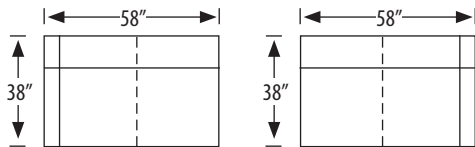

## Mallorie Sectional

**955-2L Left Arm Facing Loveseat**  
**955-2R Right Arm Facing Loveseat**  
 outside H 37.5 W 58 D 38 in. | inside H 17 W 46 D 23 in.  
 seat H 20.5 in. | arm H 25 in.

**955-AL Armless Loveseat**  
 outside H 37.5 W 46.5 D 38 in. | inside H 17 W 46.5 D 23 in.  
 seat H 20.5 in.

**955-AC Armless Chair**  
 outside H 37.5 W 23 D 38 in. | inside H 17 W 23 D 23 in.  
 seat H 20.5 in.

**955-1L Left Arm Facing Chair**  
**955-1R Right Arm Facing Chair**  
 outside H 37.5 W 34 D 38 in. | inside H 17 W 23 D 23 in.  
 seat H 20.5 in. | arm H 25 in.

**955-3LAC Left Arm Facing Corner Sofa**  
**955-3RAC Right Arm Facing Corner Sofa**  
 outside H 37.5 W 95 D 38 in. | inside H 17 W 69 D 23 in.  
 seat H 20.5 in. | arm H 25 in.

**955-AS Armless Sofa**  
 outside H 37.5 W 69 D 38 in. | inside H 17 W 69 D 23 in.  
 seat H 20.5 in.

**955-SC Square Corner**  
 outside H 37.5 W 38 D 38 in. | inside H 17 W 23 in.  
 seat H 20.5 in.

**955-RC Round Corner**  
 outside H 37.5 W 47 D 38 in. | inside H 17 W 36 in.  
 seat H 20.5 in.

**955-LCH Left Arm Facing Chaise**  
**955-RCH Right Arm Facing Chaise**  
 outside H 37.5 W 34 D 62.5 in. | inside H 17 W 23 D 46 in.  
 seat H 20.5 in. | arm H 25 in.