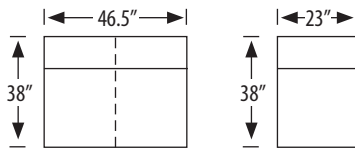

## Mallorie Sectional

**955-2L Left Arm Facing Loveseat**  
**955-2R Right Arm Facing Loveseat**  
 outside H 37.5 W 58 D 38 in. | inside H 17 W 46 D 23 in.  
 seat H 20.5 in. | arm H 25 in.

**955-AL Armless Loveseat**  
 outside H 37.5 W 46.5 D 38 in. | inside H 17 W 46.5 D 23 in.  
 seat H 20.5 in.

**955-AC Armless Chair**  
 outside H 37.5 W 23 D 38 in. | inside H 17 W 23 D 23 in.  
 seat H 20.5 in.

**955-1L Left Arm Facing Chair**  
**955-1R Right Arm Facing Chair**  
 outside H 37.5 W 34 D 38 in. | inside H 17 W 23 D 23 in.  
 seat H 20.5 in. | arm H 25 in.

**955-3LAC Left Arm Facing Corner Sofa**  
**955-3RAC Right Arm Facing Corner Sofa**  
 outside H 37.5 W 95 D 38 in. | inside H 17 W 69 D 23 in.  
 seat H 20.5 in. | arm H 25 in.

**955-AS Armless Sofa**  
 outside H 37.5 W 69 D 38 in. | inside H 17 W 69 D 23 in.  
 seat H 20.5 in.

**955-SC Square Corner**  
 outside H 37.5 W 38 D 38 in. | inside H 17 W 23 in.  
 seat H 20.5 in.

**955-RC Round Corner**  
 outside H 37.5 W 47 D 38 in. | inside H 17 W 36 in.  
 seat H 20.5 in.

**955-LCH Left Arm Facing Chaise**  
**955-RCH Right Arm Facing Chaise**  
 outside H 37.5 W 34 D 62.5 in. | inside H 17 W 23 D 46 in.  
 seat H 20.5 in. | arm H 25 in.