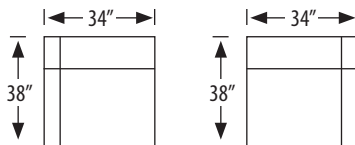

## Mallorie Sectional

**955-2L Left Arm Facing Loveseat**  
**955-2R Right Arm Facing Loveseat**  
 outside H 37.5 W 58 D 38 in. | inside H 17 W 46 D 23 in.  
 seat H 20.5 in. | arm H 25 in.

**955-AL Armless Loveseat**  
 outside H 37.5 W 46.5 D 38 in. | inside H 17 W 46.5 D 23 in.  
 seat H 20.5 in.

**955-AC Armless Chair**  
 outside H 37.5 W 23 D 38 in. | inside H 17 W 23 D 23 in.  
 seat H 20.5 in.

**955-1L Left Arm Facing Chair**  
**955-1R Right Arm Facing Chair**  
 outside H 37.5 W 34 D 38 in. | inside H 17 W 23 D 23 in.  
 seat H 20.5 in. | arm H 25 in.

**955-3LAC Left Arm Facing Corner Sofa**  
**955-3RAC Right Arm Facing Corner Sofa**  
 outside H 37.5 W 95 D 38 in. | inside H 17 W 69 D 23 in.  
 seat H 20.5 in. | arm H 25 in.

**955-AS Armless Sofa**  
 outside H 37.5 W 69 D 38 in. | inside H 17 W 69 D 23 in.  
 seat H 20.5 in.

**955-SC Square Corner**  
 outside H 37.5 W 38 D 38 in. | inside H 17 W 23 in.  
 seat H 20.5 in.

**955-RC Round Corner**  
 outside H 37.5 W 47 D 38 in. | inside H 17 W 36 in.  
 seat H 20.5 in.

**955-LCH Left Arm Facing Chaise**  
**955-RCH Right Arm Facing Chaise**  
 outside H 37.5 W 34 D 62.5 in. | inside H 17 W 23 D 46 in.  
 seat H 20.5 in. | arm H 25 in.