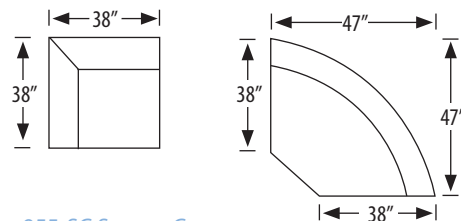

## Mallorie Sectional

**955-2L Left Arm Facing Loveseat**  
**955-2R Right Arm Facing Loveseat**  
 outside H 37.5 W 58 D 38 in. | inside H 17 W 46 D 23 in.  
 seat H 20.5 in. | arm H 25 in.

**955-AL Armless Loveseat**  
 outside H 37.5 W 46.5 D 38 in. | inside H 17 W 46.5 D 23 in.  
 seat H 20.5 in.

**955-AC Armless Chair**  
 outside H 37.5 W 23 D 38 in. | inside H 17 W 23 D 23 in.  
 seat H 20.5 in.

**955-1L Left Arm Facing Chair**  
**955-1R Right Arm Facing Chair**  
 outside H 37.5 W 34 D 38 in. | inside H 17 W 23 D 23 in.  
 seat H 20.5 in. | arm H 25 in.

**955-3L Left Arm Facing Sofa** | **2315-3L-S Left Arm Facing Sleeper Sofa**  
**955-3R Right Arm Facing Sofa** | **2315-3R-S Right Arm Facing Sleeper Sofa**  
 outside H 37.5 W 81 D 38 in. | inside H 17 W 69 D 23 in.  
 seat H 20.5 in. | arm H 25 in.

**955-3LAC Left Arm Facing Corner Sofa**  
**955-3RAC Right Arm Facing Corner Sofa**  
 outside H 37.5 W 95 D 38 in. | inside H 17 W 69 D 23 in.  
 seat H 20.5 in. | arm H 25 in.

**955-AS Armless Sofa**  
 outside H 37.5 W 69 D 38 in. | inside H 17 W 69 D 23 in.  
 seat H 20.5 in.