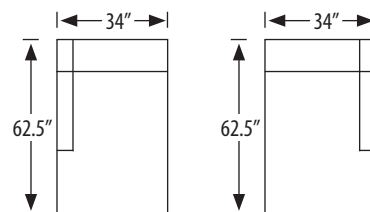

## Mallorie Sectional

**955-2L Left Arm Facing Loveseat**  
**955-2R Right Arm Facing Loveseat**  
 outside H 37.5 W 58 D 38 in. | inside H 17 W 46 D 23 in.  
 seat H 20.5 in. | arm H 25 in.

**955-AL Armless Loveseat**  
 outside H 37.5 W 46.5 D 38 in. | inside H 17 W 46.5 D 23 in.  
 seat H 20.5 in.

**955-AC Armless Chair**  
 outside H 37.5 W 23 D 38 in. | inside H 17 W 23 D 23 in.  
 seat H 20.5 in.

**955-1L Left Arm Facing Chair**  
**955-1R Right Arm Facing Chair**  
 outside H 37.5 W 34 D 38 in. | inside H 17 W 23 D 23 in.  
 seat H 20.5 in. | arm H 25 in.

**955-3LAC Left Arm Facing Corner Sofa**  
**955-3RAC Right Arm Facing Corner Sofa**  
 outside H 37.5 W 95 D 38 in. | inside H 17 W 69 D 23 in.  
 seat H 20.5 in. | arm H 25 in.

**955-AS Armless Sofa**  
 outside H 37.5 W 69 D 38 in. | inside H 17 W 69 D 23 in.  
 seat H 20.5 in.

**955-SC Square Corner**  
 outside H 37.5 W 38 D 38 in. | inside H 17 W 23 in.  
 seat H 20.5 in.

**955-RC Round Corner**  
 outside H 37.5 W 47 D 38 in. | inside H 17 W 36 in.  
 seat H 20.5 in.

**955-LCH Left Arm Facing Chaise**  
**955-RCH Right Arm Facing Chaise**  
 outside H 37.5 W 34 D 62.5 in. | inside H 17 W 23 D 46 in.  
 seat H 20.5 in. | arm H 25 in.