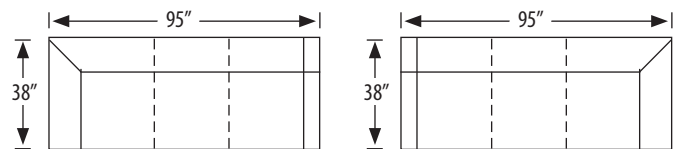

## Mallorie Sectional

**955-2L Left Arm Facing Loveseat**  
**955-2R Right Arm Facing Loveseat**  
 outside H 37.5 W 58 D 38 in. | inside H 17 W 46 D 23 in.  
 seat H 20.5 in. | arm H 25 in.

**955-AL Armless Loveseat**  
 outside H 37.5 W 46.5 D 38 in. | inside H 17 W 46.5 D 23 in.  
 seat H 20.5 in.

**955-AC Armless Chair**  
 outside H 37.5 W 23 D 38 in. | inside H 17 W 23 D 23 in.  
 seat H 20.5 in.

**955-1L Left Arm Facing Chair**  
**955-1R Right Arm Facing Chair**  
 outside H 37.5 W 34 D 38 in. | inside H 17 W 23 D 23 in.  
 seat H 20.5 in. | arm H 25 in.

**955-3LAC Left Arm Facing Corner Sofa**  
**955-3RAC Right Arm Facing Corner Sofa**  
 outside H 37.5 W 95 D 38 in. | inside H 17 W 69 D 23 in.  
 seat H 20.5 in. | arm H 25 in.

**955-AS Armless Sofa**  
 outside H 37.5 W 69 D 38 in. | inside H 17 W 69 D 23 in.  
 seat H 20.5 in.

**955-SC Square Corner**  
 outside H 37.5 W 38 D 38 in. | inside H 17 W 23 in.  
 seat H 20.5 in.

**955-RC Round Corner**  
 outside H 37.5 W 47 D 38 in. | inside H 17 W 36 in.  
 seat H 20.5 in.

**955-LCH Left Arm Facing Chaise**  
**955-RCH Right Arm Facing Chaise**  
 outside H 37.5 W 34 D 62.5 in. | inside H 17 W 23 D 46 in.  
 seat H 20.5 in. | arm H 25 in.