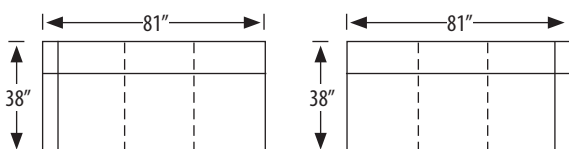

## Mallorie Sectional

**955-2L Left Arm Facing Loveseat**  
**955-2R Right Arm Facing Loveseat**  
 outside H 37.5 W 58 D 38 in. | inside H 17 W 46 D 23 in.  
 seat H 20.5 in. | arm H 25 in.

**955-AL Armless Loveseat**  
 outside H 37.5 W 46.5 D 38 in. | inside H 17 W 46.5 D 23 in.  
 seat H 20.5 in.

**955-AC Armless Chair**  
 outside H 37.5 W 23 D 38 in. | inside H 17 W 23 D 23 in.  
 seat H 20.5 in.

**955-1L Left Arm Facing Chair**  
**955-1R Right Arm Facing Chair**  
 outside H 37.5 W 34 D 38 in. | inside H 17 W 23 D 23 in.  
 seat H 20.5 in. | arm H 25 in.

**955-3LAC Left Arm Facing Corner Sofa**  
**955-3RAC Right Arm Facing Corner Sofa**  
 outside H 37.5 W 95 D 38 in. | inside H 17 W 69 D 23 in.  
 seat H 20.5 in. | arm H 25 in.

**955-AS Armless Sofa**  
 outside H 37.5 W 69 D 38 in. | inside H 17 W 69 D 23 in.  
 seat H 20.5 in.

**955-SC Square Corner**  
 outside H 37.5 W 38 D 38 in. | inside H 17 W 23 in.  
 seat H 20.5 in.

**955-RC Round Corner**  
 outside H 37.5 W 47 D 38 in. | inside H 17 W 36 in.  
 seat H 20.5 in.

**955-LCH Left Arm Facing Chaise**  
**955-RCH Right Arm Facing Chaise**  
 outside H 37.5 W 34 D 62.5 in. | inside H 17 W 23 D 46 in.  
 seat H 20.5 in. | arm H 25 in.