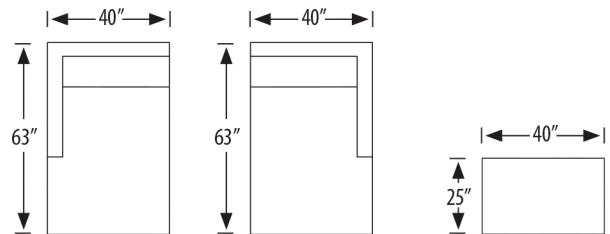

## Ella Sectional

**2845-3LAC Left Arm Corner Sofa**  
**2845-3RAC Right Arm Corner Sofa**  
 outside H 33 W 113 D 38 in. | inside H 15 W 93 D 23 in.  
 seat H 19 in. | arm H 23 in.

**2845-AC Armless Chair**  
 outside H 33 W 35 D 38 in. | inside H 15 W 35 D 23 in.  
 seat H 19 in.

**2845-AS Armless Sofa**  
**2845-AS-S Sleeper Sofa**  
 outside H 33 W 70 D 38 in. | inside H 15 W 70 D 23 in.  
 seat H 19 in.

**2845-3L Left Arm Sofa**  
**2845-3R Right Arm Sofa**  
 outside H 33 W 75 D 38 in. | inside H 15 W 70 D 23 in.  
 seat H 19 in. | arm H 23 in.

**2845-ALRS Armless Left Return Sofa**  
**2845-ARRS Armless Right Return Sofa**  
 outside H 33 W 85 D 38 in. | inside H 15 W 70 D 23 in.  
 seat H 19 in.

**2845-1L Left Arm Chair**  
**2845-1R Right Arm Chair**  
 outside H 33 W 40 D 38 in. | inside H 15 W 35 D 23 in.  
 seat H 19 in. | arm H 23 in.

**2845-SC Square Corner**  
 outside H 33 W 38 D 38 in. | inside H 15 W 23 D 23 in.  
 seat H 19 in.

**2845-LCH Left Arm Facing Chaise**  
**2845-RCH Right Arm Facing Chaise**  
 outside H 33 W 40 D 63 in. | inside H 15 W 23 D 48 in.  
 seat H 19 in. | arm H 23 in.