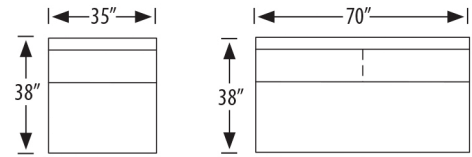

## Ella Sectional

**2845-3LAC Left Arm Corner Sofa**  
**2845-3RAC Right Arm Corner Sofa**  
 outside H 33 W 113 D 38 in. | inside H 15 W 93 D 23 in.  
 seat H 19 in. | arm H 23 in.

**2845-AC Armless Chair**  
 outside H 33 W 35 D 38 in. | inside H 15 W 35 D 23 in.  
 seat H 19 in.

**2845-AS Armless Sofa**  
**2845-AS-S Sleeper Sofa**  
 outside H 33 W 70 D 38 in. | inside H 15 W 70 D 23 in.  
 seat H 19 in.

**2845-3L Left Arm Sofa**  
**2845-3R Right Arm Sofa**  
 outside H 33 W 75 D 38 in. | inside H 15 W 70 D 23 in.  
 seat H 19 in. | arm H 23 in.

**2845-ALRS Armless Left Return Sofa**  
**2845-ARRS Armless Right Return Sofa**  
 outside H 33 W 85 D 38 in. | inside H 15 W 70 D 23 in.  
 seat H 19 in.

**2845-1L Left Arm Chair**  
**2845-1R Right Arm Chair**  
 outside H 33 W 40 D 38 in. | inside H 15 W 35 D 23 in.  
 seat H 19 in. | arm H 23 in.

**2845-SC Square Corner**  
 outside H 33 W 38 D 38 in. | inside H 15 W 23 D 23 in.  
 seat H 19 in.

**2845-LCH Left Arm Facing Chaise**  
**2845-RCH Right Arm Facing Chaise**  
 outside H 33 W 40 D 63 in. | inside H 15 W 23 D 48 in.  
 seat H 19 in. | arm H 23 in.