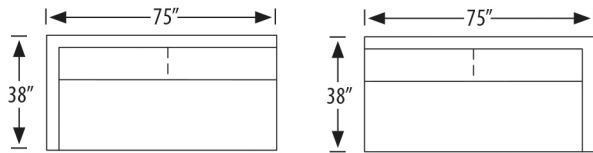

## Ella Sectional

**2845-3LAC Left Arm Corner Sofa**  
**2845-3RAC Right Arm Corner Sofa**  
 outside H 33 W 113 D 38 in. | inside H 15 W 93 D 23 in.  
 seat H 19 in. | arm H 23 in.

**2845-AC Armless Chair**  
 outside H 33 W 35 D 38 in. | inside H 15 W 35 D 23 in.  
 seat H 19 in.

**2845-AS Armless Sofa**  
**2845-AS-S Sleeper Sofa**  
 outside H 33 W 70 D 38 in. | inside H 15 W 70 D 23 in.  
 seat H 19 in.

**2845-3L Left Arm Sofa**  
**2845-3R Right Arm Sofa**  
 outside H 33 W 75 D 38 in. | inside H 15 W 70 D 23 in.  
 seat H 19 in. | arm H 23 in.

**2845-ALRS Armless Left Return Sofa**  
**2845-ARRS Armless Right Return Sofa**  
 outside H 33 W 85 D 38 in. | inside H 15 W 70 D 23 in.  
 seat H 19 in.

**2845-1L Left Arm Chair**  
**2845-1R Right Arm Chair**  
 outside H 33 W 40 D 38 in. | inside H 15 W 35 D 23 in.  
 seat H 19 in. | arm H 23 in.

**2845-SC Square Corner**  
 outside H 33 W 38 D 38 in. | inside H 15 W 23 D 23 in.  
 seat H 19 in.

**2845-LCH Left Arm Facing Chaise**  
**2845-RCH Right Arm Facing Chaise**  
 outside H 33 W 40 D 63 in. | inside H 15 W 23 D 48 in.  
 seat H 19 in. | arm H 23 in.