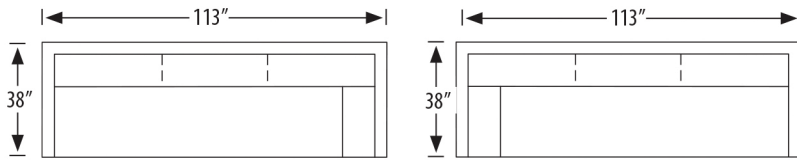

## Ella Sectional

**2845-3LAC Left Arm Corner Sofa**  
**2845-3RAC Right Arm Corner Sofa**  
 outside H 33 W 113 D 38 in. | inside H 15 W 93 D 23 in.  
 seat H 19 in. | arm H 23 in.

**2845-AC Armless Chair**  
 outside H 33 W 35 D 38 in. | inside H 15 W 35 D 23 in.  
 seat H 19 in.

**2845-AS Armless Sofa**  
**2845-AS-S Sleeper Sofa**  
 outside H 33 W 70 D 38 in. | inside H 15 W 70 D 23 in.  
 seat H 19 in.

**2845-3L Left Arm Sofa**  
**2845-3R Right Arm Sofa**  
 outside H 33 W 75 D 38 in. | inside H 15 W 70 D 23 in.  
 seat H 19 in. | arm H 23 in.

**2845-ALRS Armless Left Return Sofa**  
**2845-ARRS Armless Right Return Sofa**  
 outside H 33 W 85 D 38 in. | inside H 15 W 70 D 23 in.  
 seat H 19 in.

**2845-1L Left Arm Chair**  
**2845-1R Right Arm Chair**  
 outside H 33 W 40 D 38 in. | inside H 15 W 35 D 23 in.  
 seat H 19 in. | arm H 23 in.

**2845-SC Square Corner**  
 outside H 33 W 38 D 38 in. | inside H 15 W 23 D 23 in.  
 seat H 19 in.

**2845-LCH Left Arm Facing Chaise**  
**2845-RCH Right Arm Facing Chaise**  
 outside H 33 W 40 D 63 in. | inside H 15 W 23 D 48 in.  
 seat H 19 in. | arm H 23 in.