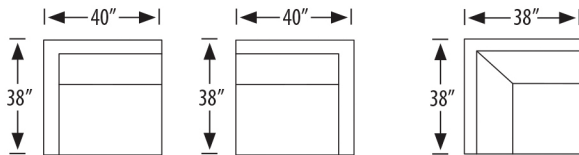

## Ella Sectional

**2845-3LAC Left Arm Corner Sofa**  
**2845-3RAC Right Arm Corner Sofa**  
 outside H 33 W 113 D 38 in. | inside H 15 W 93 D 23 in.  
 seat H 19 in. | arm H 23 in.

**2845-AC Armless Chair**  
 outside H 33 W 35 D 38 in. | inside H 15 W 35 D 23 in.  
 seat H 19 in.

**2845-AS Armless Sofa**  
**2845-AS-S Sleeper Sofa**  
 outside H 33 W 70 D 38 in. | inside H 15 W 70 D 23 in.  
 seat H 19 in.

**2845-3L Left Arm Sofa**  
**2845-3R Right Arm Sofa**  
 outside H 33 W 75 D 38 in. | inside H 15 W 70 D 23 in.  
 seat H 19 in. | arm H 23 in.

**2845-ALRS Armless Left Return Sofa**  
**2845-ARRS Armless Right Return Sofa**  
 outside H 33 W 85 D 38 in. | inside H 15 W 70 D 23 in.  
 seat H 19 in.

**2845-1L Left Arm Chair**  
**2845-1R Right Arm Chair**  
 outside H 33 W 40 D 38 in. | inside H 15 W 35 D 23 in.  
 seat H 19 in. | arm H 23 in.

**2845-SC Square Corner**  
 outside H 33 W 38 D 38 in. | inside H 15 W 23 D 23 in.  
 seat H 19 in.

**2845-LCH Left Arm Facing Chaise**  
**2845-RCH Right Arm Facing Chaise**  
 outside H 33 W 40 D 63 in. | inside H 15 W 23 D 48 in.  
 seat H 19 in. | arm H 23 in.