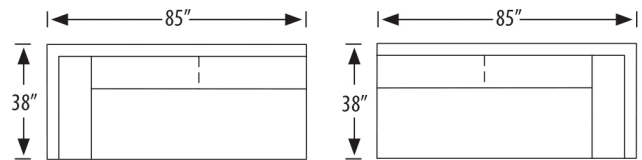

## Ella Sectional

**2845-3LAC Left Arm Corner Sofa**  
**2845-3RAC Right Arm Corner Sofa**  
 outside H 33 W 113 D 38 in. | inside H 15 W 93 D 23 in.  
 seat H 19 in. | arm H 23 in.

**2845-AC Armless Chair**  
 outside H 33 W 35 D 38 in. | inside H 15 W 35 D 23 in.  
 seat H 19 in.

**2845-AS Armless Sofa**  
**2845-AS-S Sleeper Sofa**  
 outside H 33 W 70 D 38 in. | inside H 15 W 70 D 23 in.  
 seat H 19 in.

**2845-3L Left Arm Sofa**  
**2845-3R Right Arm Sofa**  
 outside H 33 W 75 D 38 in. | inside H 15 W 70 D 23 in.  
 seat H 19 in. | arm H 23 in.

**2845-ALRS Armless Left Return Sofa**  
**2845-ARRS Armless Right Return Sofa**  
 outside H 33 W 85 D 38 in. | inside H 15 W 70 D 23 in.  
 seat H 19 in.

**2845-1L Left Arm Chair**  
**2845-1R Right Arm Chair**  
 outside H 33 W 40 D 38 in. | inside H 15 W 35 D 23 in.  
 seat H 19 in. | arm H 23 in.

**2845-SC Square Corner**  
 outside H 33 W 38 D 38 in. | inside H 15 W 23 D 23 in.  
 seat H 19 in.

**2845-LCH Left Arm Facing Chaise**  
**2845-RCH Right Arm Facing Chaise**  
 outside H 33 W 40 D 63 in. | inside H 15 W 23 D 48 in.  
 seat H 19 in. | arm H 23 in.