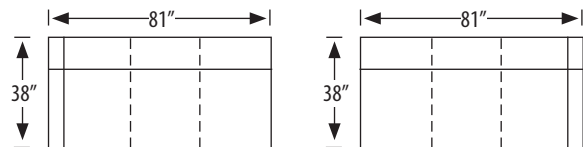

Manchester Sectional

1195-2L Left Arm Facing Loveseat
1195-2R Right Arm Facing Loveseat

outside H 37.5 W 58 D 38 | inside H 18 W 46 D 23 in.
seat H 20 in. | arm H 25 in.

1195-AL Armless Loveseat

outside H 37.5 W 46 D 38 in. | inside H 18 W 46 D 23 in.
seat H 20 in.

1195-AC Armless Chair

outside H 37.5 W 23 D 38 in. | inside H 18 W 23 D 23 in.
seat H 20 in.

1195-SC Square Corner

outside H 37.5 W 38 D 38 in. | inside H 18 W 23 D 23 in.
seat H 20 in.

1195-AS Armless Sofa

outside H 37.5 W 69 D 38 in. | inside H 18 W 69 D 23 in.
seat H 20 in.

1195-1L Left Arm Facing Chair
1195-1R Right Arm Facing Chair

outside H 37 W 34 D 38 in. | inside H 18.5 W 23 D 23 in.
seat H 20.5 in. | arm H 25 in.

outside H 37.5 W 95 D 38 in. | inside H 18 W 69 D 23 in.
seat H 20 in. | arm H 25 in.

1195-RC Round Corner

outside H 37.5 W 47 D 38 in. | inside H 18 W 36 in.
seat H 19 in.

photographed above: 1195-3LAC, 1195-2R