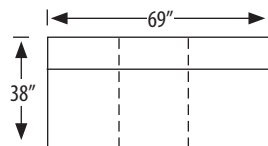

Manchester Sectional

1195-2L Left Arm Facing Loveseat
1195-2R Right Arm Facing Loveseat

outside H 37.5 W 58 D 38 | inside H 18 W 46 D 23 in.
seat H 20 in. | arm H 25 in.

1195-AL Armless Loveseat

outside H 37.5 W 46 D 38 in. | inside H 18 W 46 D 23 in.
seat H 20 in.

1195-AC Armless Chair

outside H 37.5 W 23 D 38 in. | inside H 18 W 23 D 23 in.
seat H 20 in.

1195-SC Square Corner

outside H 37.5 W 38 D 38 in. | inside H 18 W 23 D 23 in.
seat H 20 in.

1195-AS Armless Sofa

1195-3L Left Arm Facing Sofa | 1195-3L-S Left Arm Facing Sleeper Sofa
1195-3R Right Arm Facing Sofa | 1195-3R-S Right Arm Facing Sleeper Sofa

outside H 37.5 W 81 D 38 in. | inside H 18 W 69 D 23 in.
seat H 20 in. | arm H 25 in.

outside H 37.5 W 95 D 38 in. | inside H 18 W 69 D 23 in.
seat H 20 in. | arm H 25 in.

1195-RC Round Corner

outside H 37.5 W 47 D 38 in. | inside H 18 W 36 in.
seat H 19 in.

photographed above: 1195-3LAC, 1195-2R