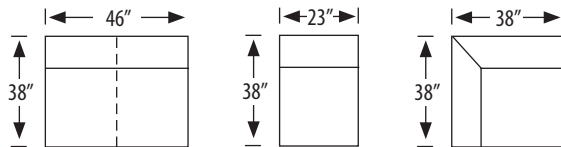

Manchester Sectional

1195-2L Left Arm Facing Loveseat
1195-2R Right Arm Facing Loveseat

outside H 37.5 W 58 D 38 | inside H 18 W 46 D 23 in.
seat H 20 in. | arm H 25 in.

1195-AL Armless Loveseat

outside H 37.5 W 46 D 38 in. | inside H 18 W 46 D 23 in.
seat H 20 in.

1195-AC Armless Chair

outside H 37.5 W 23 D 38 in. | inside H 18 W 23 D 23 in.
seat H 20 in.

1195-SC Square Corner

outside H 37.5 W 38 D 38 in. | inside H 18 W 23 D 23 in.
seat H 20 in.

1195-AS Armless Sofa

1195-3L Left Arm Facing Sofa | 1195-3L-S Left Arm Facing Sleeper Sofa
1195-3R Right Arm Facing Sofa | 1195-3R-S Right Arm Facing Sleeper Sofa

outside H 37.5 W 81 D 38 in. | inside H 18 W 69 D 23 in.
seat H 20 in. | arm H 25 in.

outside H 37.5 W 95 D 38 in. | inside H 18 W 69 D 23 in.
seat H 20 in. | arm H 25 in.

1195-RC Round Corner

outside H 37.5 W 47 D 38 in. | inside H 18 W 36 in.
seat H 19 in.

photographed above: 1195-3LAC, 1195-2R