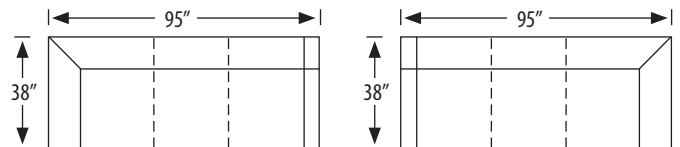

1195-3LAC Left Arm Facing Corner Sofa
1195-3RAC Right Arm Facing Corner Sofa

outside H 37.5 W 95 D 38 in. | inside H 18 W 69 D 23 in.
seat H 20 in. | arm H 25 in.