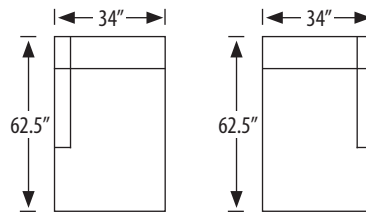

1195-AC Armless Chair

outside H 37.5 W 23 D 38 in. | inside H 18 W 23 D 23 in.
seat H 20 in.

1195-SC Square Corner

outside H 37.5 W 38 D 38 in. | inside H 18 W 23 D 23 in.
seat H 20 in.

1195-AS Armless Sofa

outside H 37.5 W 69 D 38 in. | inside H 18 W 69 D 23 in.
seat H 20 in.

1195-1L Left Arm Facing Chair
1195-1R Right Arm Facing Chair

outside H 37 W 34 D 38 in. | inside H 18.5 W 23 D 23 in.
seat H 20.5 in. | arm H 25 in.

1195-3L Left Arm Facing Sofa | 1195-3L-S Left Arm Facing Sleeper Sofa
1195-3R Right Arm Facing Sofa | 1195-3R-S Right Arm Facing Sleeper Sofa

outside H 37.5 W 81 D 38 in. | inside H 18 W 69 D 23 in.
seat H 20 in. | arm H 25 in.

outside H 37.5 W 95 D 38 in. | inside H 18 W 69 D 23 in.
seat H 20 in. | arm H 25 in.

1195-RC Round Corner

outside H 37.5 W 47 D 38 in. | inside H 18 W 36 in.
seat H 19 in.

photographed above: 1195-3LAC, 1195-2R