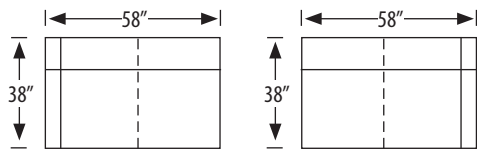

Manchester Sectional

1195-2L Left Arm Facing Loveseat
1195-2R Right Arm Facing Loveseat

outside H 37.5 W 58 D 38 | inside H 18 W 46 D 23 in.
seat H 20 in. | arm H 25 in.

1195-AL Armless Loveseat

outside H 37.5 W 46 D 38 in. | inside H 18 W 46 D 23 in.
seat H 20 in.

1195-AC Armless Chair

outside H 37.5 W 23 D 38 in. | inside H 18 W 23 D 23 in.
seat H 20 in.

1195-SC Square Corner

outside H 37.5 W 38 D 38 in. | inside H 18 W 23 D 23 in.
seat H 20 in.

1195-AS Armless Sofa

1195-3L Left Arm Facing Sofa | 1195-3L-S Left Arm Facing Sleeper Sofa
1195-3R Right Arm Facing Sofa | 1195-3R-S Right Arm Facing Sleeper Sofa

outside H 37.5 W 81 D 38 in. | inside H 18 W 69 D 23 in.
seat H 20 in. | arm H 25 in.

outside H 37.5 W 95 D 38 in. | inside H 18 W 69 D 23 in.
seat H 20 in. | arm H 25 in.

1195-RC Round Corner

outside H 37.5 W 47 D 38 in. | inside H 18 W 36 in.
seat H 19 in.

photographed above: 1195-3LAC, 1195-2R