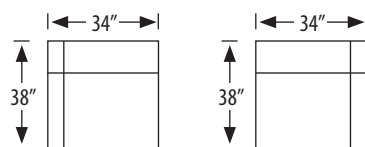

Manchester Sectional

1195-2L Left Arm Facing Loveseat
1195-2R Right Arm Facing Loveseat

outside H 37.5 W 58 D 38 | inside H 18 W 46 D 23 in.
seat H 20 in. | arm H 25 in.

1195-AL Armless Loveseat

outside H 37.5 W 46 D 38 in. | inside H 18 W 46 D 23 in.
seat H 20 in.

1195-AC Armless Chair

outside H 37.5 W 23 D 38 in. | inside H 18 W 23 D 23 in.
seat H 20 in.

1195-SC Square Corner

outside H 37.5 W 38 D 38 in. | inside H 18 W 23 D 23 in.
seat H 20 in.

1195-AS Armless Sofa

outside H 37.5 W 69 D 38 in. | inside H 18 W 69 D 23 in.
seat H 20 in.

1195-1L Left Arm Facing Chair
1195-1R Right Arm Facing Chair

outside H 37 W 34 D 38 in. | inside H 18.5 W 23 D 23 in.
seat H 20.5 in. | arm H 25 in.

outside H 37.5 W 95 D 38 in. | inside H 18 W 69 D 23 in.
seat H 20 in. | arm H 25 in.

1195-RC Round Corner

outside H 37.5 W 47 D 38 in. | inside H 18 W 36 in.
seat H 19 in.

photographed above: 1195-3LAC, 1195-2R