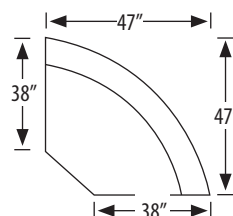

outside H 37.5 W 69 D 38 in. | inside H 18 W 69 D 23 in.
seat H 20 in.

1195-1L Left Arm Facing Chair
1195-1R Right Arm Facing Chair

outside H 37 W 34 D 38 in. | inside H 18.5 W 23 D 23 in.
seat H 20.5 in. | arm H 25 in.

1195-3L Left Arm Facing Sofa | 1195-3L-S Left Arm Facing Sleeper Sofa
1195-3R Right Arm Facing Sofa | 1195-3R-S Right Arm Facing Sleeper Sofa

outside H 37.5 W 81 D 38 in. | inside H 18 W 69 D 23 in.
seat H 20 in. | arm H 25 in.

1195-LCH Left Arm Facing Chaise
1195-RCH Right Arm Facing Chaise

outside H 37.5 W 34 D 62.5 in. | inside H 18 W 23 D 46 in.
seat H 20 in. | arm H 25 in.

1195-3LAC Left Arm Facing Corner Sofa
1195-3RAC Right Arm Facing Corner Sofa

outside H 37.5 W 95 D 38 in. | inside H 18 W 69 D 23 in.
seat H 20 in. | arm H 25 in.

1195-RC Round Corner

outside H 37.5 W 47 D 38 in. | inside H 18 W 36 in.
seat H 19 in.

photographed above: 1195-3LAC, 1195-2R